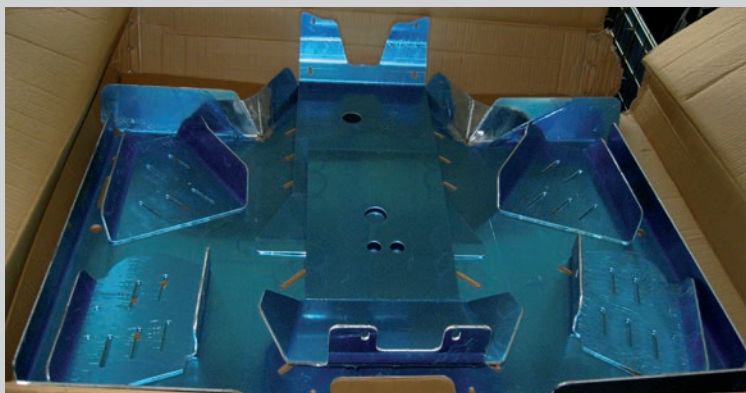

3 **Aluminum Complete
Skid Plate & A-arm
Protectors Included**

Part Number : # (401C-0004A0)

Suggested Retail : 560$