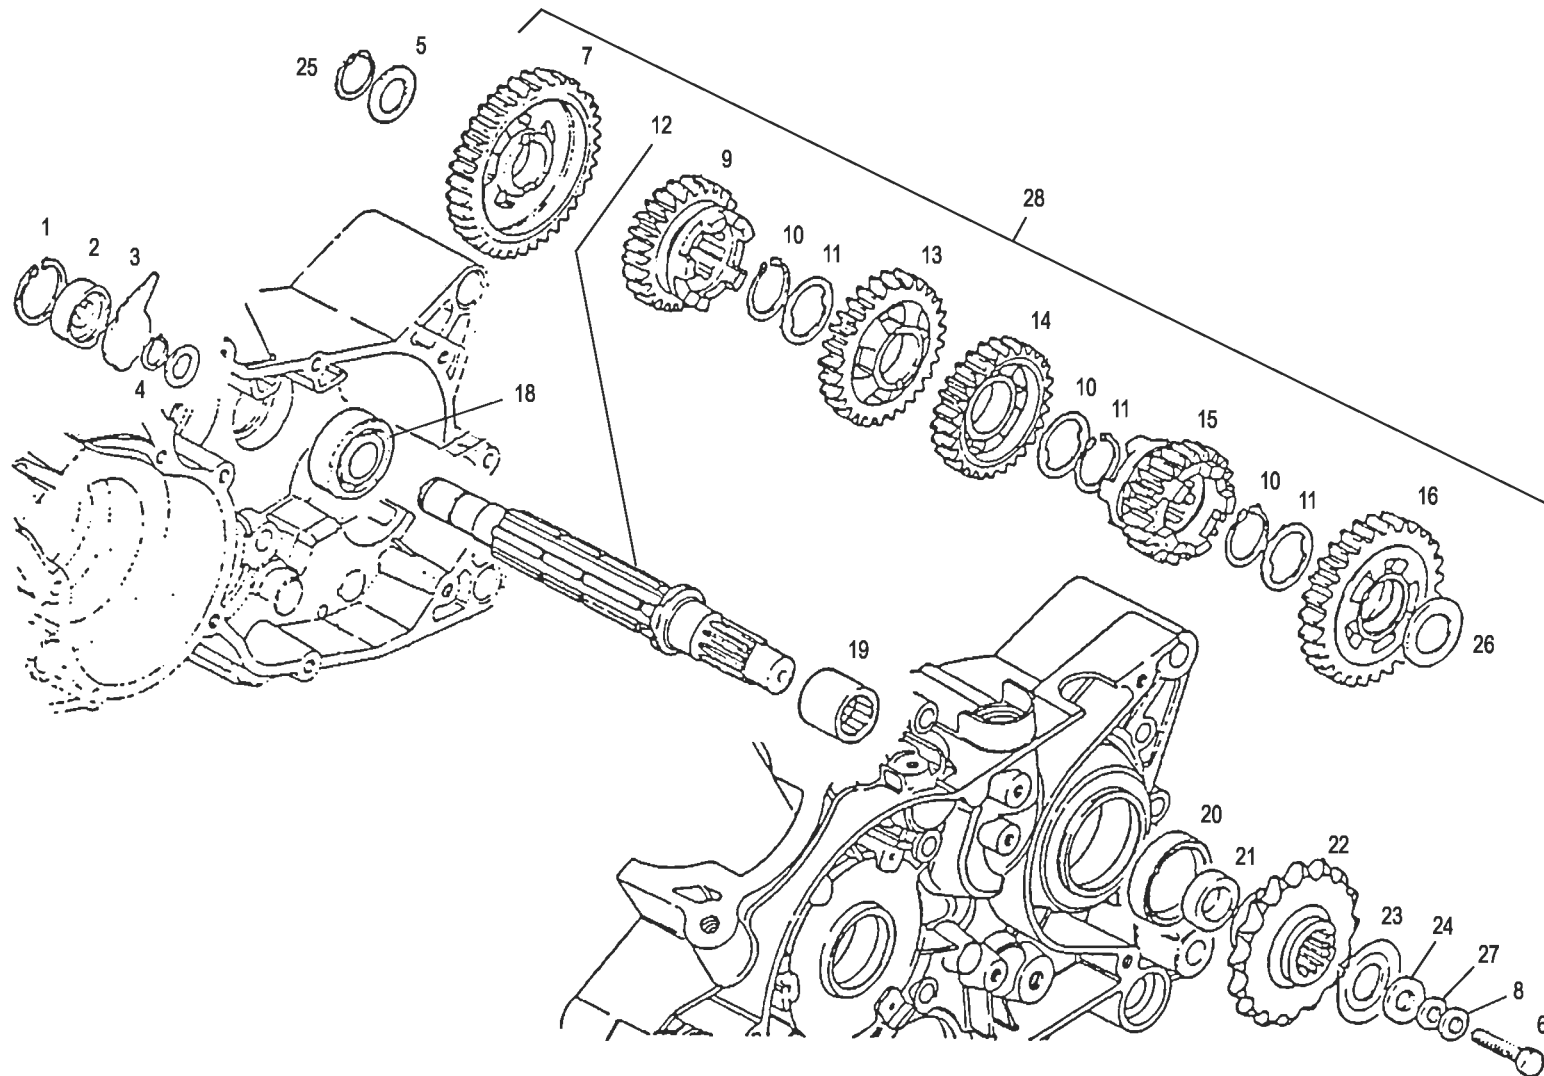

Nº	DESCRIPCIÓN / DESCRIPTION	TXT ROOKIE 05	Cant.
1	SEEGER INTERNO D.28 MORINI 50 / MORINI 50 D.28 SEEGER RING	Y00.104046	1
2	RETÉN MORINI 50 / MORINI 50 OIL DRIP PAN (RH CASING)	Y00.257083	1
3	LAMINA MORINI 50 / MORINI 50 OIL DRIP PLATE	Y00.196021	1
4	CLIP SEEGER / SEC. SHAFT CIRCLIP	Y00.773337	1
5	ARANDELA DE REGLAJE / SEC. SHAFT WASHER	Y00.773336	2
6	TORNILLO 8X25 MORINI 50 / MORINI 50 8X25 SCREW	Y00.294140	1
7	PIÑÓN 1 SECUNDARIO / 1ST SPEED GEAR	Y00.181231	1
8	ROSETTA ELASTICA MORINI 50 / MORINI 50 SPRING WASHER	Y00.254149	1
9	PIÑÓN 5 SECUNDARIO / SLIDING GEAR FOR 5TH SPEED	Y00.181235	1
10	CLIP SEEGER / SNAP RING	Y00.104044	3
11	ARANDELA DE REGLAJE / INDENTED WASHER	Y00.773330	3
12	EJE SECUNDARIO / SECONDARY SHAFT	Y00.101183	1
13	PIÑÓN 3 SECUNDARIO / 3RD SPEED GEAR	Y00.181233	1
14	PIÑÓN 4 SECUNDARIO / 4TH SPPED GEAR	Y00.181234	1
15	PIÑÓN 6 SECUNDARIO / SLIDING GEAR FOR 6TH SPEED	Y00.181236	1
16	PIÑÓN 2 SECUNDARIO / 2ND SPEED GEAR	Y00.181232	1
18	COJINETE 12X32X10 C3 EJE SECUNDARIO / 12X32X10 C3 SEC. SHAFT BEARING	Y00.126028	1
19	COJINETE HK2016V MORINI 50 / MORINI 50 HK2016V SECONDARY SHAFT CASE	Y00.161037	1
20	ARANDELA 19X30X6.5 / 19X39X6.5 SEAL	Y00.106043	1
21	DISTANCIADOR MORINI 50 / MORINI 50 SPACER	Y00.136088	1
22	PIÑÓN CADENA Z12 MORINI 50 / MORINI 50 Z 12 CHAIN SPROCKET	Y00.232593	1
23	ROSETA PIÑÓN CADENA MORINI 50 / MORINI 50 SPRING WASHER	Y00.254148	1
24	TOPE PIÑÓN MORINI 50 / MORINI 50 6M CUP	Y00.268157	1
25	CLIP SEEGER / RETAINING RING, SEC. SHAFT BEARING	Y00.105045	1
28	CONJUNTO EJE SECUNDARIO / COMPLETE 6M SECONDARY SHAFT	Y00.100124	1