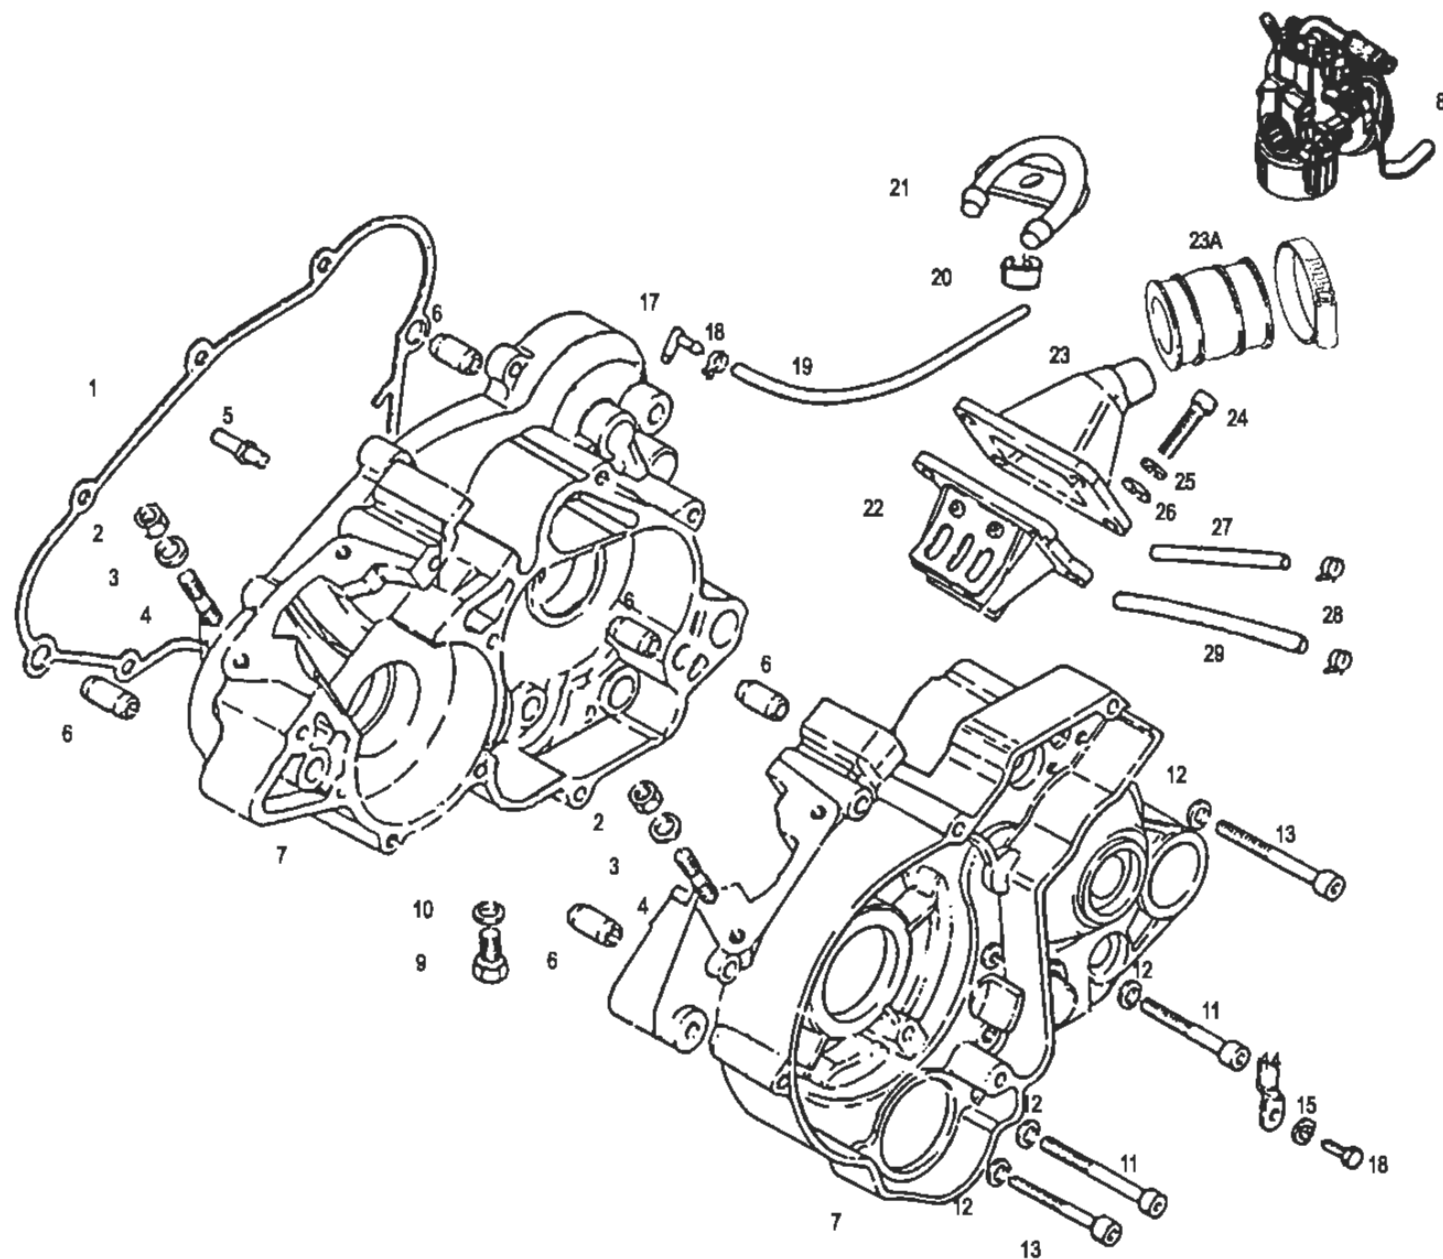

Nº	DESCRIPCIÓN / DESCRIPTION	TXT ROOKIE 05	Cant.
1	JUNTA CARTER MORINI 50 / MORINI 50 CLUTCH COVER GASKET	Y00.164219	1
2	TUERCA CILINDRO / CYLINDER HEAD NUT	Y00.131024	4
3	ARANDELA PLANA CILINDRO / FLAT WASHER	Y00.254165	4
4	ESPÁRRAGO FIJACIÓN CILINDRO / CYLINDER FIX. STUD BOLT	Y00.773307	4
5	PERNO CARTER / GEAR STOPPER LEVER PIN	Y00.231099	1
6	CASQUILLO CARTER / CRANKCASE COUPLING	Y00.167026	4
7	JUEGO CARTER COMPLETO MOTOR EC 50 / MOTOR EC 50 CRANKCASE SET	Y00.120700	1
8	CARBURADOR SHA 14/12 N MORINI 50 / MORINI 50 SHA 14/12 N CARBURETOR	MRT500190000	1
9	TORNILLO M8X10 MORINI 50 / MORINI 50 M8X10 SCREW	Y00.294132	1
10	TORICA TAPON ACEITE MORINI 50 / MORINI 50 OIL DRAIN SEAL	Y00.164222	1
11	TORNILLO 6X11X1 / 6X11X1 SCREW	Y00.291992	5
12	ARANDELA PLANA / FLAT WASHER	Y00.254135	8
13	TORNILLO 6X45 / 6X45 SCREW	Y00.291990	5
14	SOPORTE CABLE VOLANTE / PLATE FOR FLYWHEEL CABLES	Y00.237100	1
15	JUNTA 5.5X11 / 5.5X11 GASKET	Y00.254151	1
16	TORNILLO / SCREW	Y00.296057	1
17	CONECTOR TUBO ACEITE A CARTER / OIL CONNECTION	Y00.251126	1
18	CLIP TUBO / CLAMP	Y00.151007	1
19	TUBO ACEITE / OIL BREATHER PIPE	Y00.277110	1
20	DISTANCIADOR / SPACER	Y00.136093	1
21	SOPORTE CARBURADOR / BRACKET FOR CARBURETOR	Y00.260074	1
22	CAJA LAMINAS COMPLETA MORINI 50 / MORINI 50 COMPLETE REED VALVE	Y00.290530	1
23	TUBERA CARBURADOR MORINI 50 / MORINI 50 CARBURETOR CONNECTION	MRT5001160411	1
23A	TUBERA ADMISIÓN GOMA / RUBBER CONNECTION	MRT500116131	1
24	ALLEN 6X35 / 6X35 ALLEN	T0306035	4
25	ARANDELA ELASTICA / ELASTIC WASHER	Y00.254238	4
26	JUNTA TORNILLO CAJA LAMINAS / SCREW GASKET	Y00.254153	4
27	TUBO CARBURADOR BY-PASS / CARBURETOR BY-PASS PIPE	Y00.277134	1
28	CLIP TUBO / CLAMP	Y00.151007	4
29	TUBO CARBURADOR BY-PASS / CARBURETOR BY-PASS PIPE	Y00.277134	1