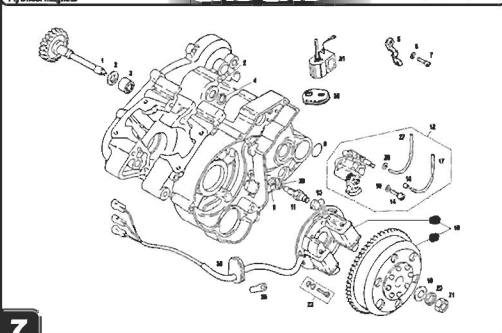

ENGINE

Volante magnético /
Flywheel magnets **GASGAS** TXT ROOKIE 05