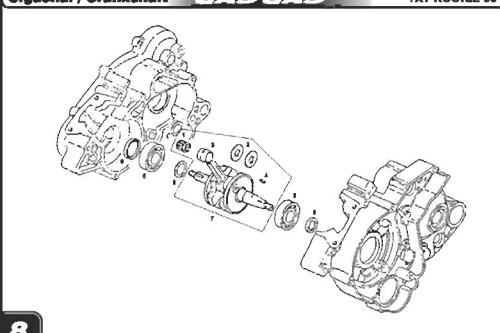

Cigüeñal / Crankshaft **GASGAS** TXT ROOKIE 05