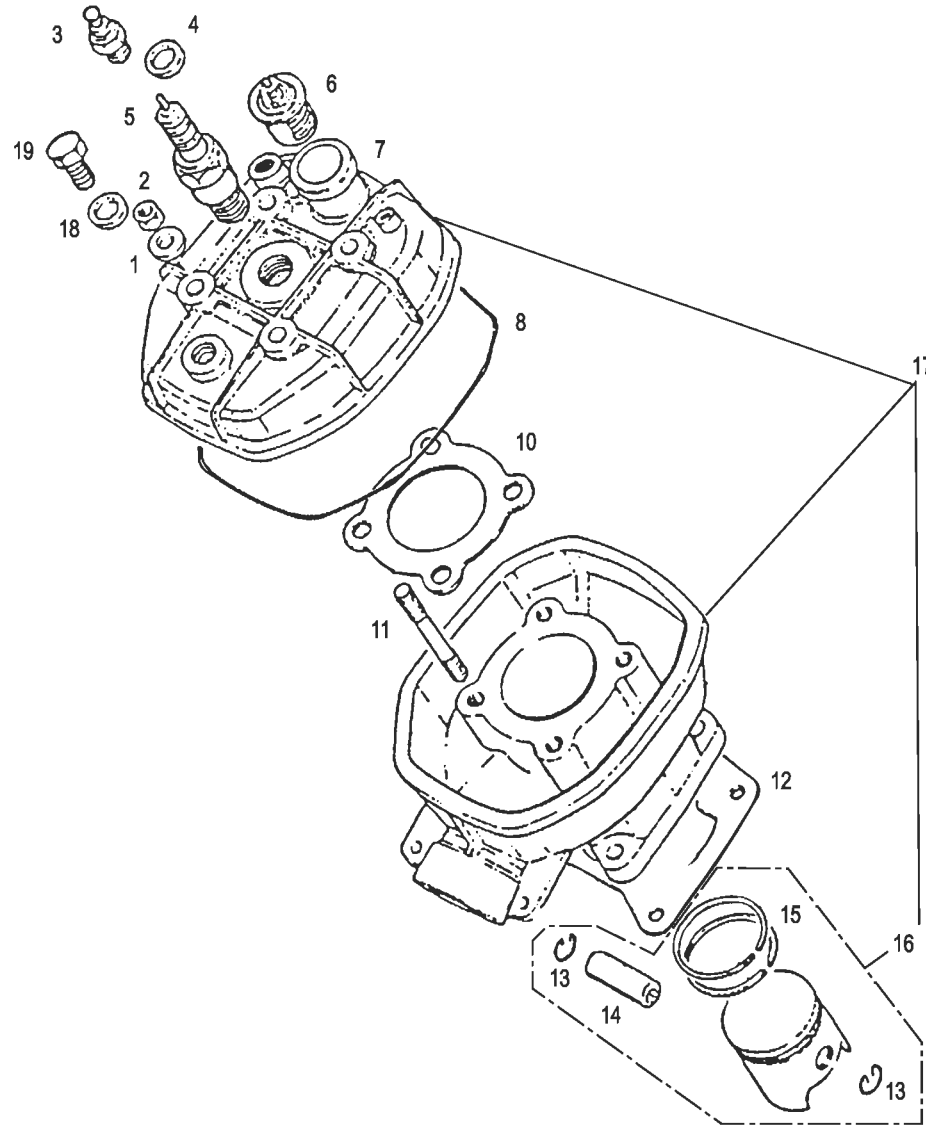

Nº	DESCRIPCIÓN / DESCRIPTION	TXT ROOKIE 05	Cant.
1	ARANDELA PLANA CILINDRO / FLAT WASHER	Y00.254165	4
2	TUERCA CILINDRO / CYLINDER HEAD NUT	Y00.131024	4
3	TORNILLO DESVAPORIZADOR / WATER DRAIN SCREW	Y00.296066	1
4	JUNTA TAPON / DISCHARGE GASKET	Y00.164175	1
5	BUJIA CHAMPION N2C / CHAMPION N2C SPARK PLUG	BT27934000	1
6	TERMOSTATO MORINI 50 / MORINI 50 THERMOSTAT	Y00.277104	1
7	CULATA MORINI 50 / MORINI 50 CYLINDER HEAD	Y00.275092	1
8	TORICA MOTOR MORINI 50 / MORINI 50 SEAL	Y00.107028	1
10	JUNTA CILINDRO MORINI 50 / MORINI 50 CYLINDER HEAD GASKET	Y00.164235	1
11	ESPARRAGO CULATA / STUD BOLT	Y00.235041	4
12	JUNTA BASE CILINDRO 0.3 / CYL. BASE GASKET THK 0.3	Y00.164234	1
12	JUNTA BASE CILINDRO 0.4 / CYL. BASE GASKET THK 0.4	Y00.164236	1
12	JUNTA BASE CILINDRO 0.5 / CYL. BASE GASKET THK 0.5	Y00.164237	1
12	JUNTA BASE CILINDRO 0.6 / CYL. BASE GASKET THK 0.6	Y00.164238	1
13	CLIP BULÓN / PISTON PIN CLIP	Y00.104048	2
14	BULÓN PISTON / PISTON PIN	Y00.268158	1
15	JUEGO AROS PISTON MORINI 50 / MORINI 50 PISTON RING SET	Y00.261082	2
16	PISTÓN COMPLETO MORINI 50 / MORINI 50 COMPLETE PISTON	Y00.230174	1
17	CTO.CILINDRO PISTÓN MORINI 50 / MORINI 50 COMP. CYLINDER+PISTON	MRT500116022	1
18	JUNTA TORNILLO CULATA MORINI 50 / MORINI 50 GASKET	Y00.773317	1
19	TORNILLO CULATA MORINI 50 / MORINI 50 SCREW	Y00.773344	1