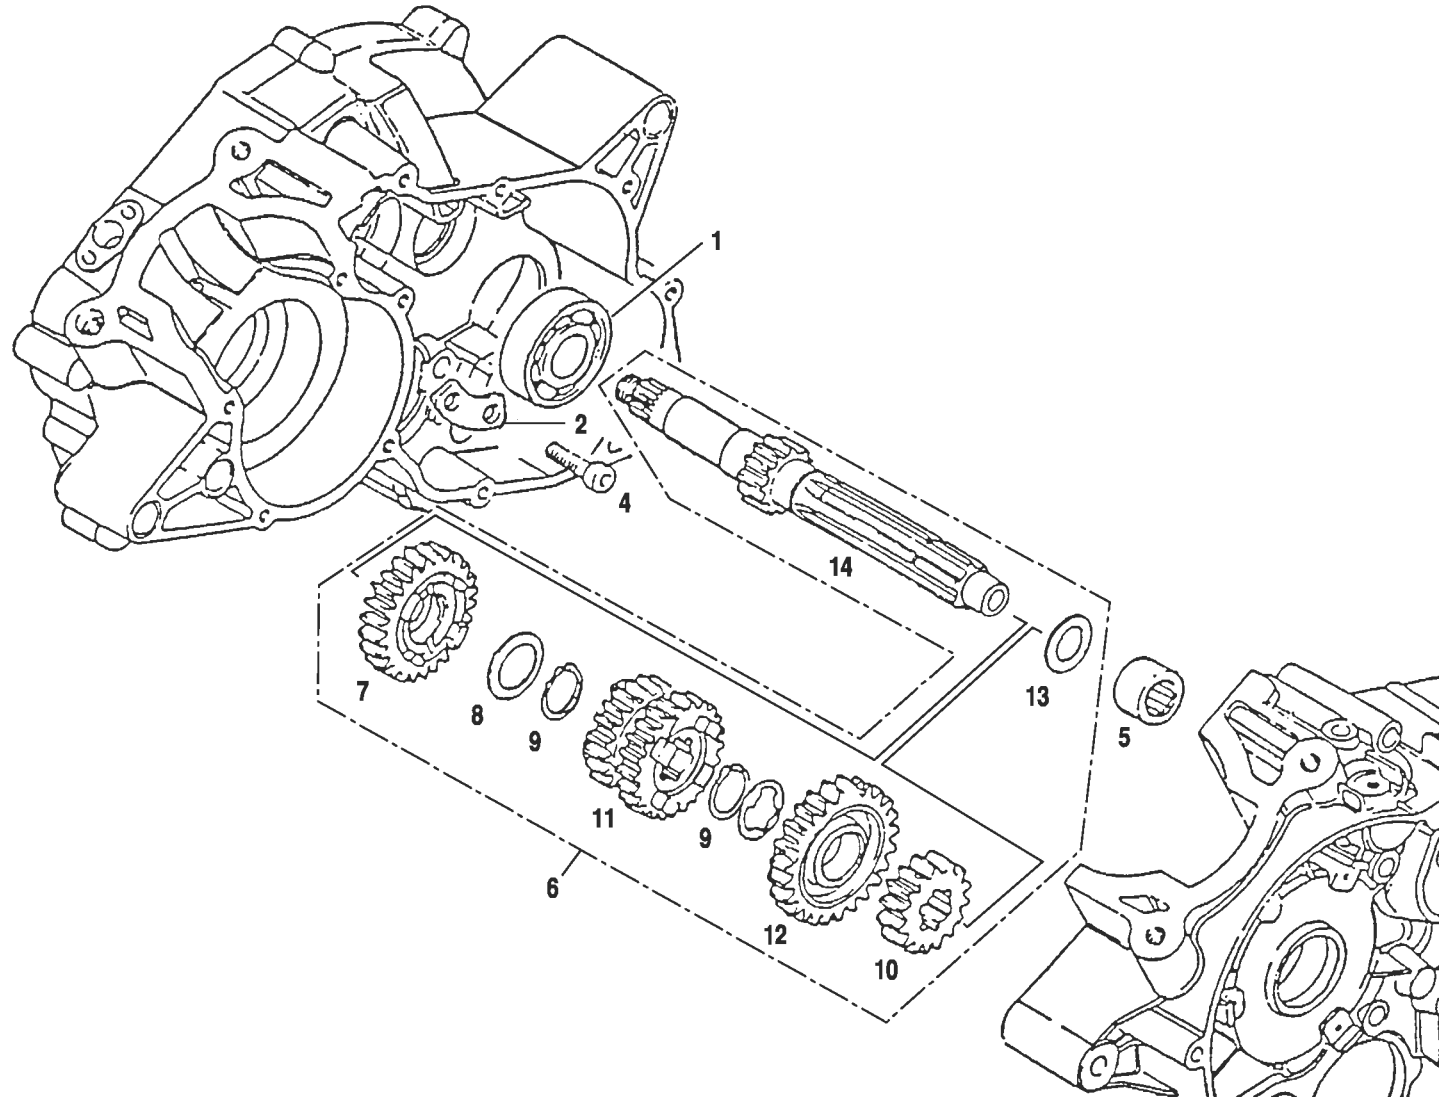

Nº	DESCRIPCIÓN / DESCRIPTION	TXT ROOKIE 05	Cant.
1	COJINETE 15X35X11 6202 C3 MORINI 50 / MORINI 50 15X35X11 6202 C3 BEARING	Y00.126029	1
2	PLATINA COJINETE MORINI 50 / MORINI 50 BEARING SHOULDER PLATET	Y00.237080	1
4	TORNILLO 5X16 / TCE5X16 SCREW	Y00.291957	2
5	COJINETE BK1210 MORINI 50 / PRIMARY SHAFT CASE 12X16X10	Y00.161036	1
6	CTO.EJE PRIMARIO 6M MORINI 50 / MORINI 50 6M COMPLETE PRIMARY SHAFT	Y00.100125	1
7	PIÑÓN 5 PRIMARIO / 5TH SPEED GEAR	Y00.181229	1
8	ARANDELA / GROOVED WASHER	Y00.254147	2
9	CLIP SEEGER / SNAP RING	Y00.104044	2
10	PIÑÓN 2 PRIMARIO / 2ND SPEED GEAR	Y00.181227	1
11	PIÑÓN 3-4 PRIMARIO / SLIDING GEAR FOR 3RD – 4TH SPEED	Y00.181228	1
12	PIÑÓN 6 PRIMARIO / 6TH SPEED GEAR	Y00.181230	1
13	JUNTA / WASHER	Y00.25404108	1
14	EJE PRIMARIO / PRIMARY SHAFT, 1 ST SPEED	Y00.101182	1