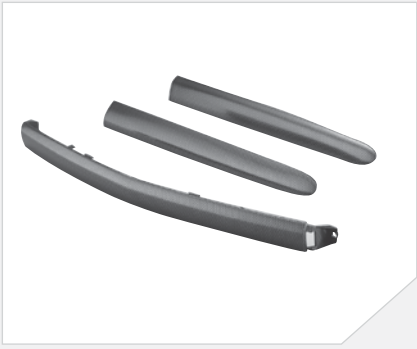

SADDLEBAG GUARD PIPE
08P52 MCA 100

TRUNK GUARD PIPE
08P53 MCA 100

SCUFF COVER
08P56 MCA 100

CHROME SADDLEBAG MOUL KIT
08P76 MCA 100

TRUNK MOULDING KIT CARBON FINISH
08P76 MCA 100K

LARGE SCREEN
08R80 MCA 100