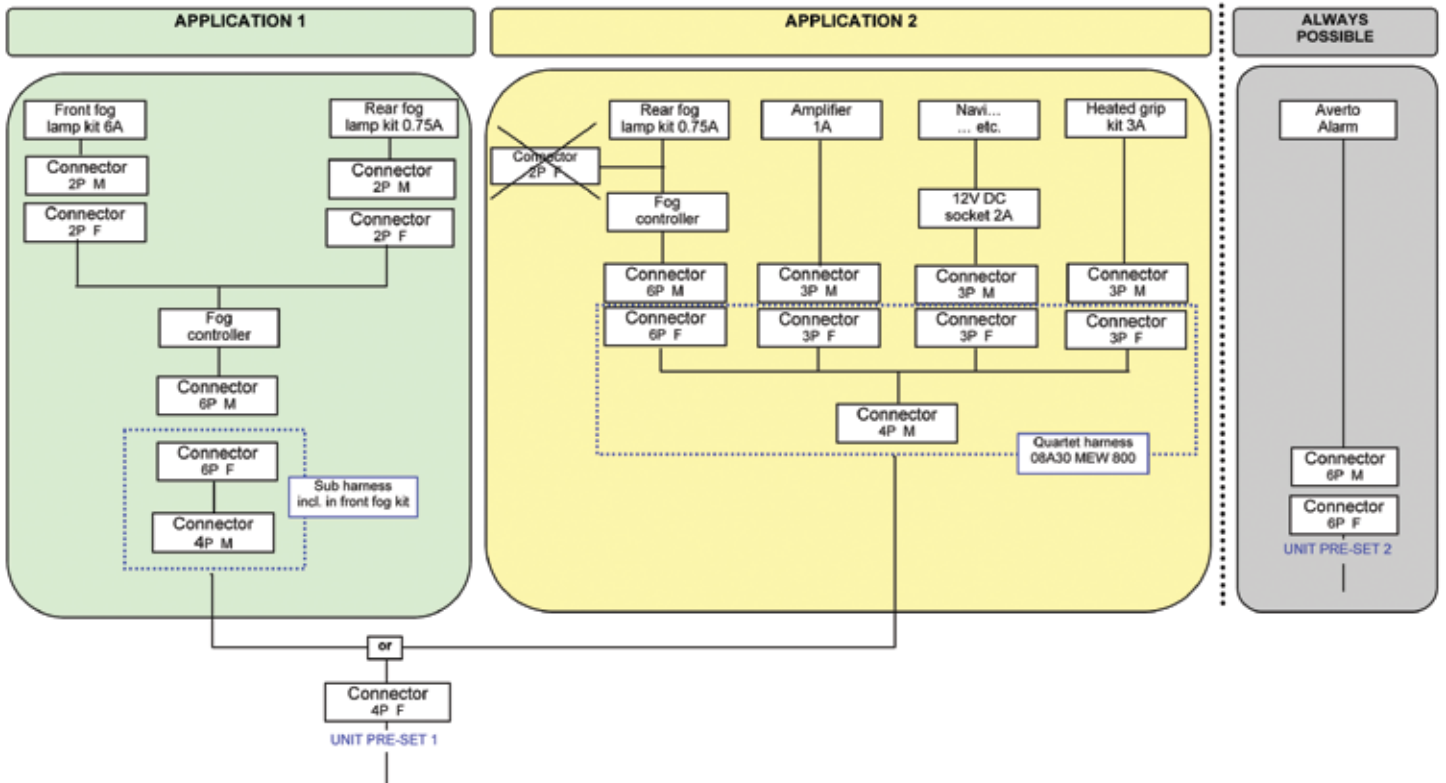

DESCRIPTION	PART NUMBER	
	Amplifier Attachment Kit	08B08 MEW 800A	
	Navigation Unit Kit	08A40 MEW 800A	
	Averto Alarm	08E55 MEW 800A	
	Large Pannier Lid Set (YR264M)	08L52 MEW 810	
	Large Pannier Lid Set (NHA65P)	08L52 MEW 820	
	Top Box Inner Bag	08L56 MY5 800	
	Top Box Inner Bag DELUXE	08L56 MCW A00	
	Magnetic Tankbag	08L56 KAZ 800	
	Cargo Net	08L63 KAZ 011	
	U-LOCK 120/340	08M53 KAZ 800	
	Body Cover	08P34 MCH 000	
	Top Box Pad	08P60 KRJ 800a	
	Tank Pad	08P61 MCS 800	

NT700 WIRING GUIDE