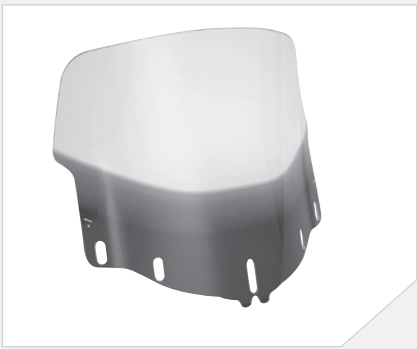

SHORT SCREEN
08R80 MCA 100G