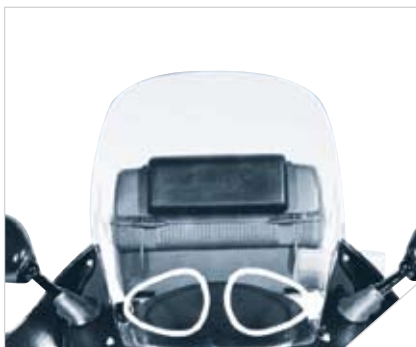

TOP BOX

08L55 MY5 800 (03-05) 08Z51 MBL 801
(FITTING KIT) 08L42 MY5 C00 (CARRIER)

HIGH WINDSCREEN

08R80 MBL 801

LARGER PANNIER LIDS (RED) (R247M)

08L52 MBL 840C

TOP BOX PILLION PAD

08P60 MY5 800