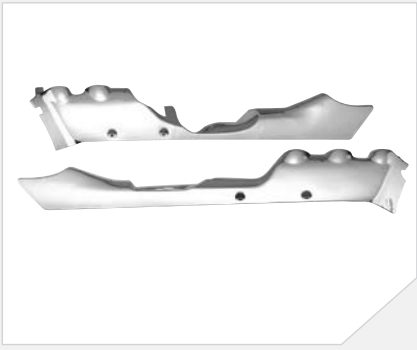

CHROME REAR LOWER COWL
08F81 MCA 800F