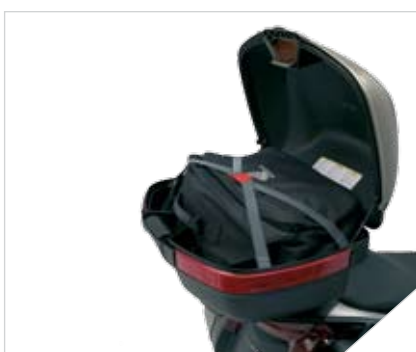

TOP BOX

08L55 MY5 800 (03-05) 08Z51 MBL 801
(FITTING KIT) 08L42 MY5 C00 (CARRIER)

HIGH WINDSCREEN

08R80 MBL 801

LARGER PANNIER LIDS (RED) (R247M)

08L52 MBL 840C

TOP BOX PILLION PAD

08P60 MY5 800