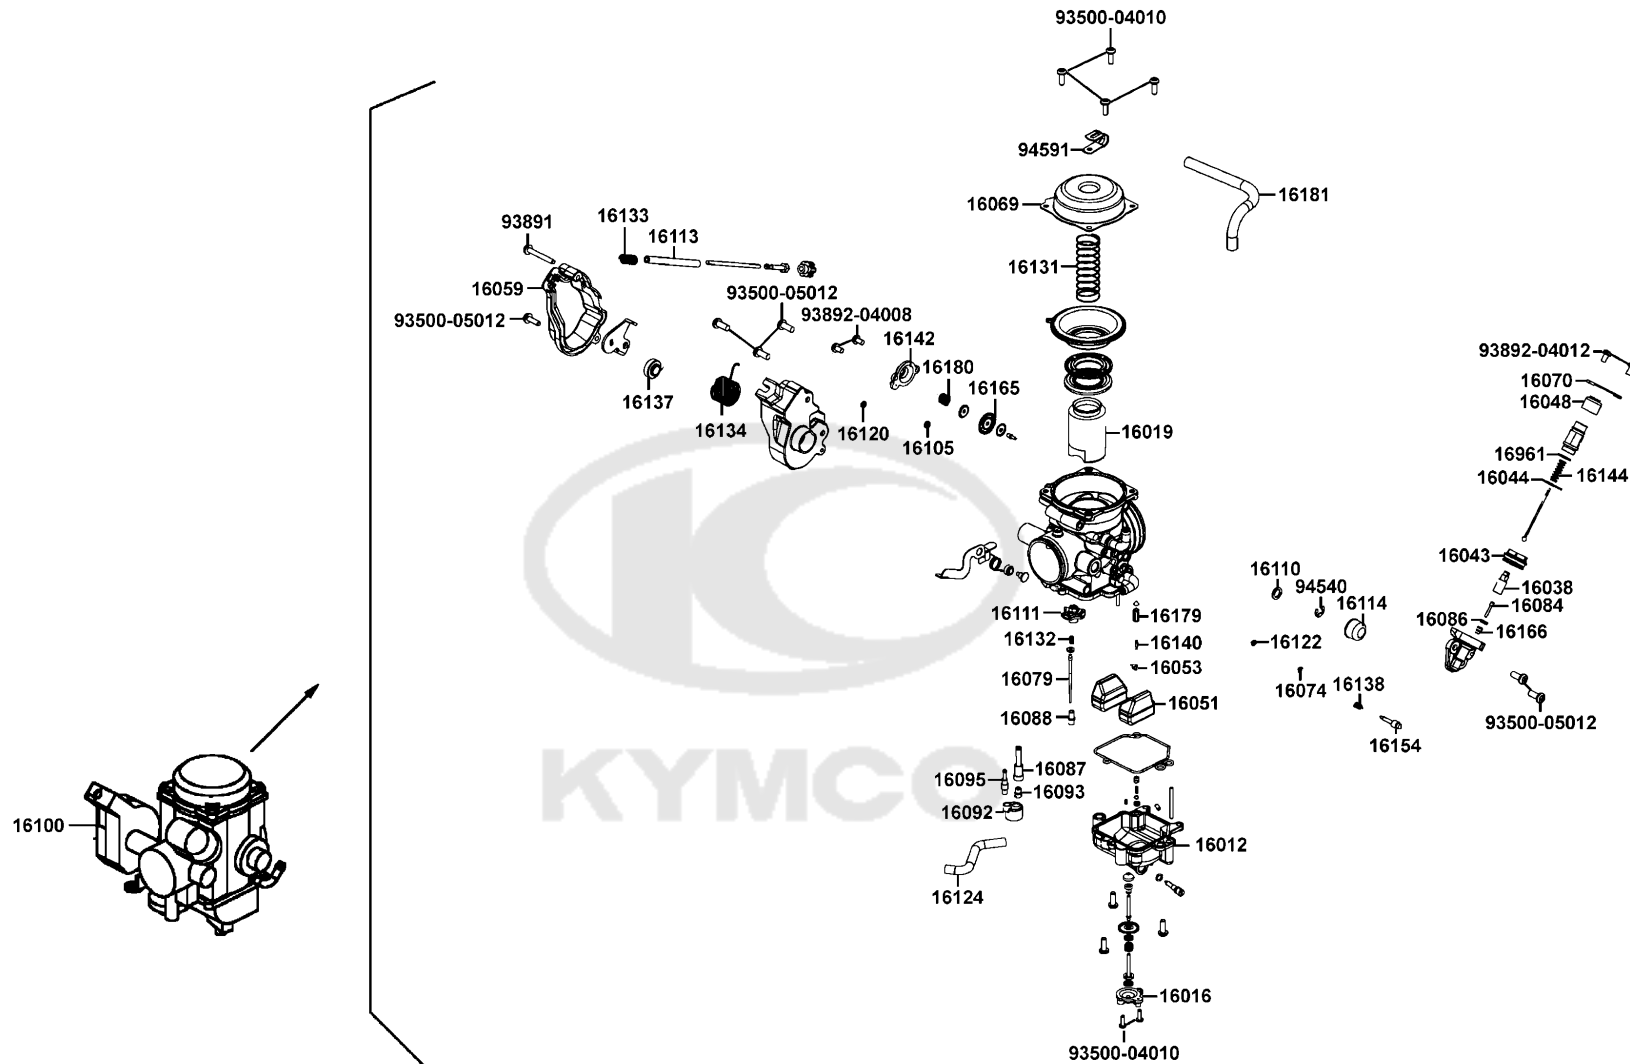

E10

Carburetor