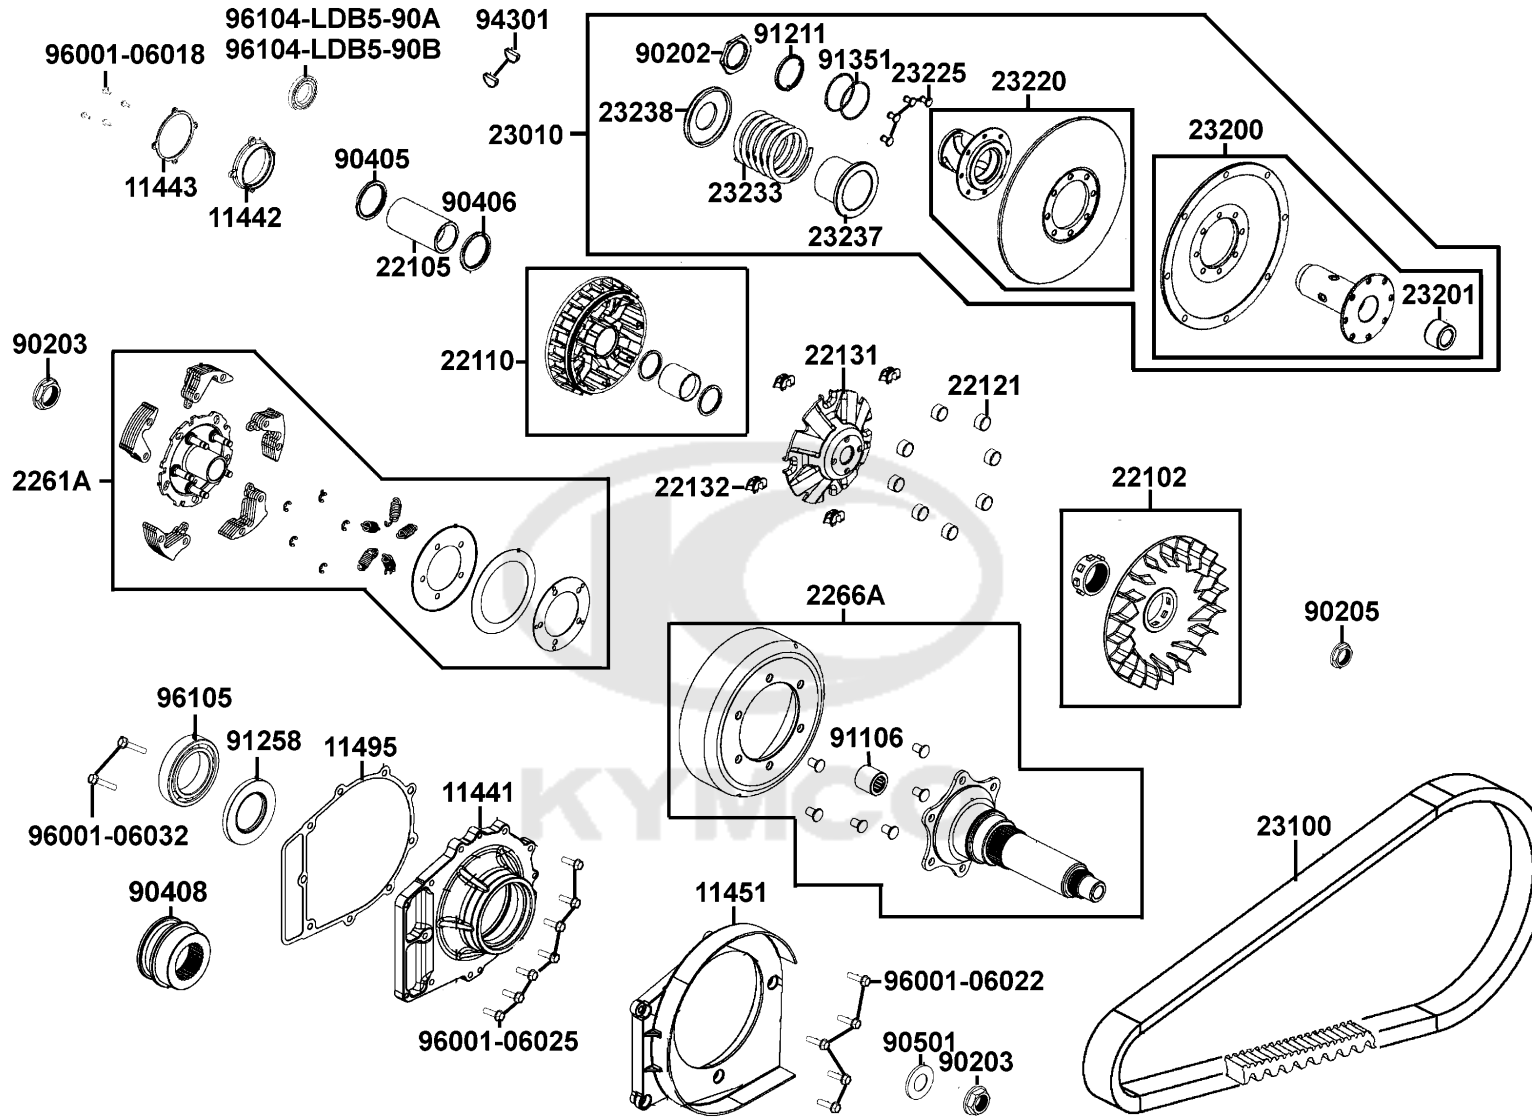

E05

Drive Pulley