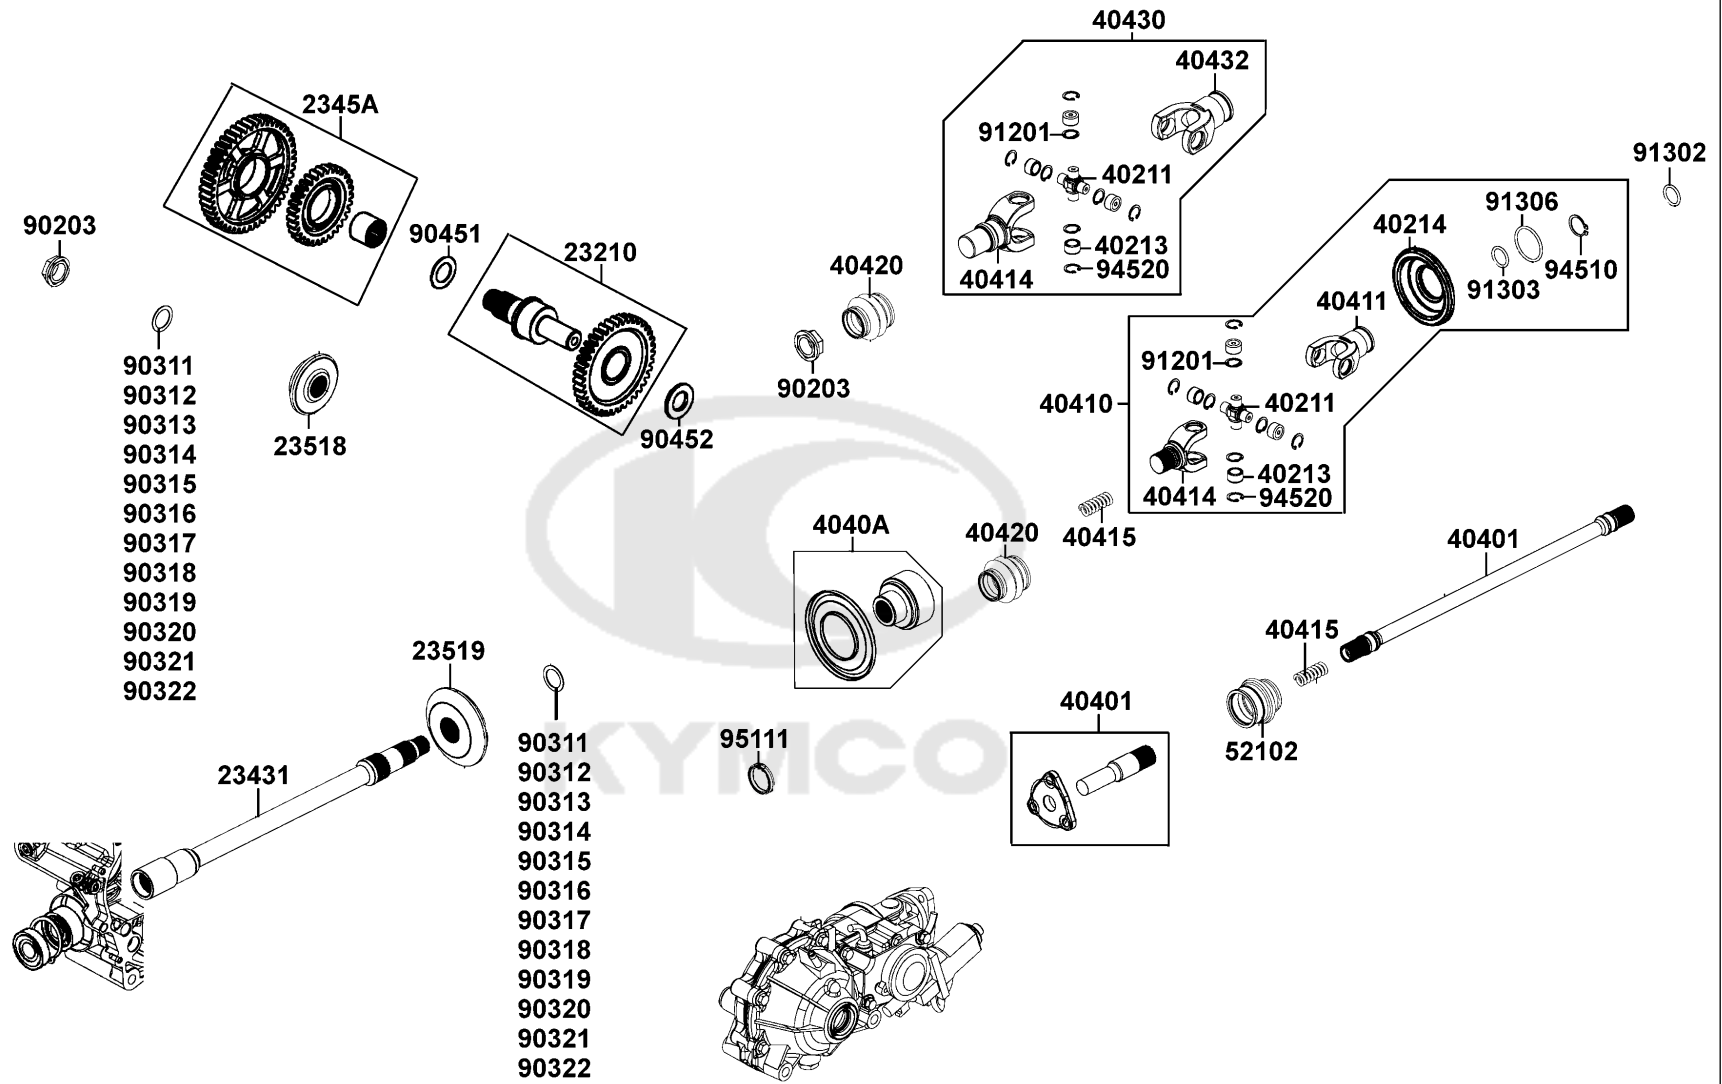

E08

Universal Joint Assy Eng