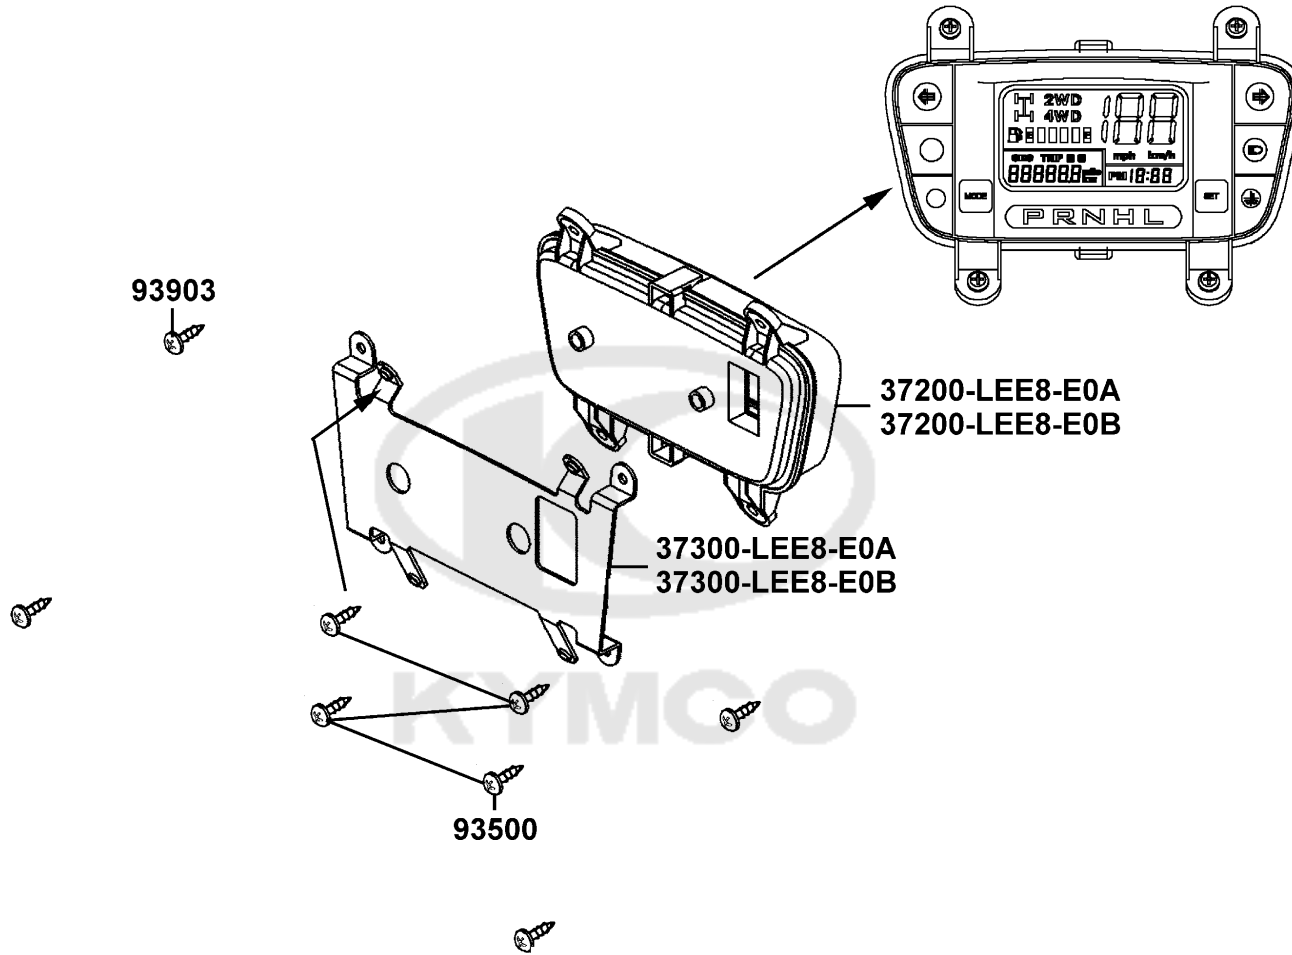

F01

Head Light

Sales mark	Ref no	Part no	Description	Reg description	Regd no	F01
33100		33100-LEE8-E00	LIGHT ASSY R HEAD	LIGHT ASSY R HEAD	1	
33110		33110-LEE8-E00	UNIT HEAD LIGHT R	UNIT HEAD LIGHT R	1	
33120		33120-LEE8-E00	UNIT HEAD LIGHT L	UNIT HEAD LIGHT L	1	
33130		33130-LEE8-E00	SOCKET COMP	SOCKET COMP	2	
33150		33150-LEE8-E00	LIGHT ASSY L HEAD	LIGHT ASSY L HEAD	1	
34901		34901-KFA6-900	BULB HEAD LIGHT	BULB HEAD LIGHT	2	
34903		34903-KPCP-900	BULB POSITION	BULB POSITION	2	
90302		90302-GFY6-940	BOLT-WASH 5*16	BOLT-WASH 5*16	4	
93903		93903-35360	SCREW TAPPING 5*16	SCREW TAPPING 5*16	6	