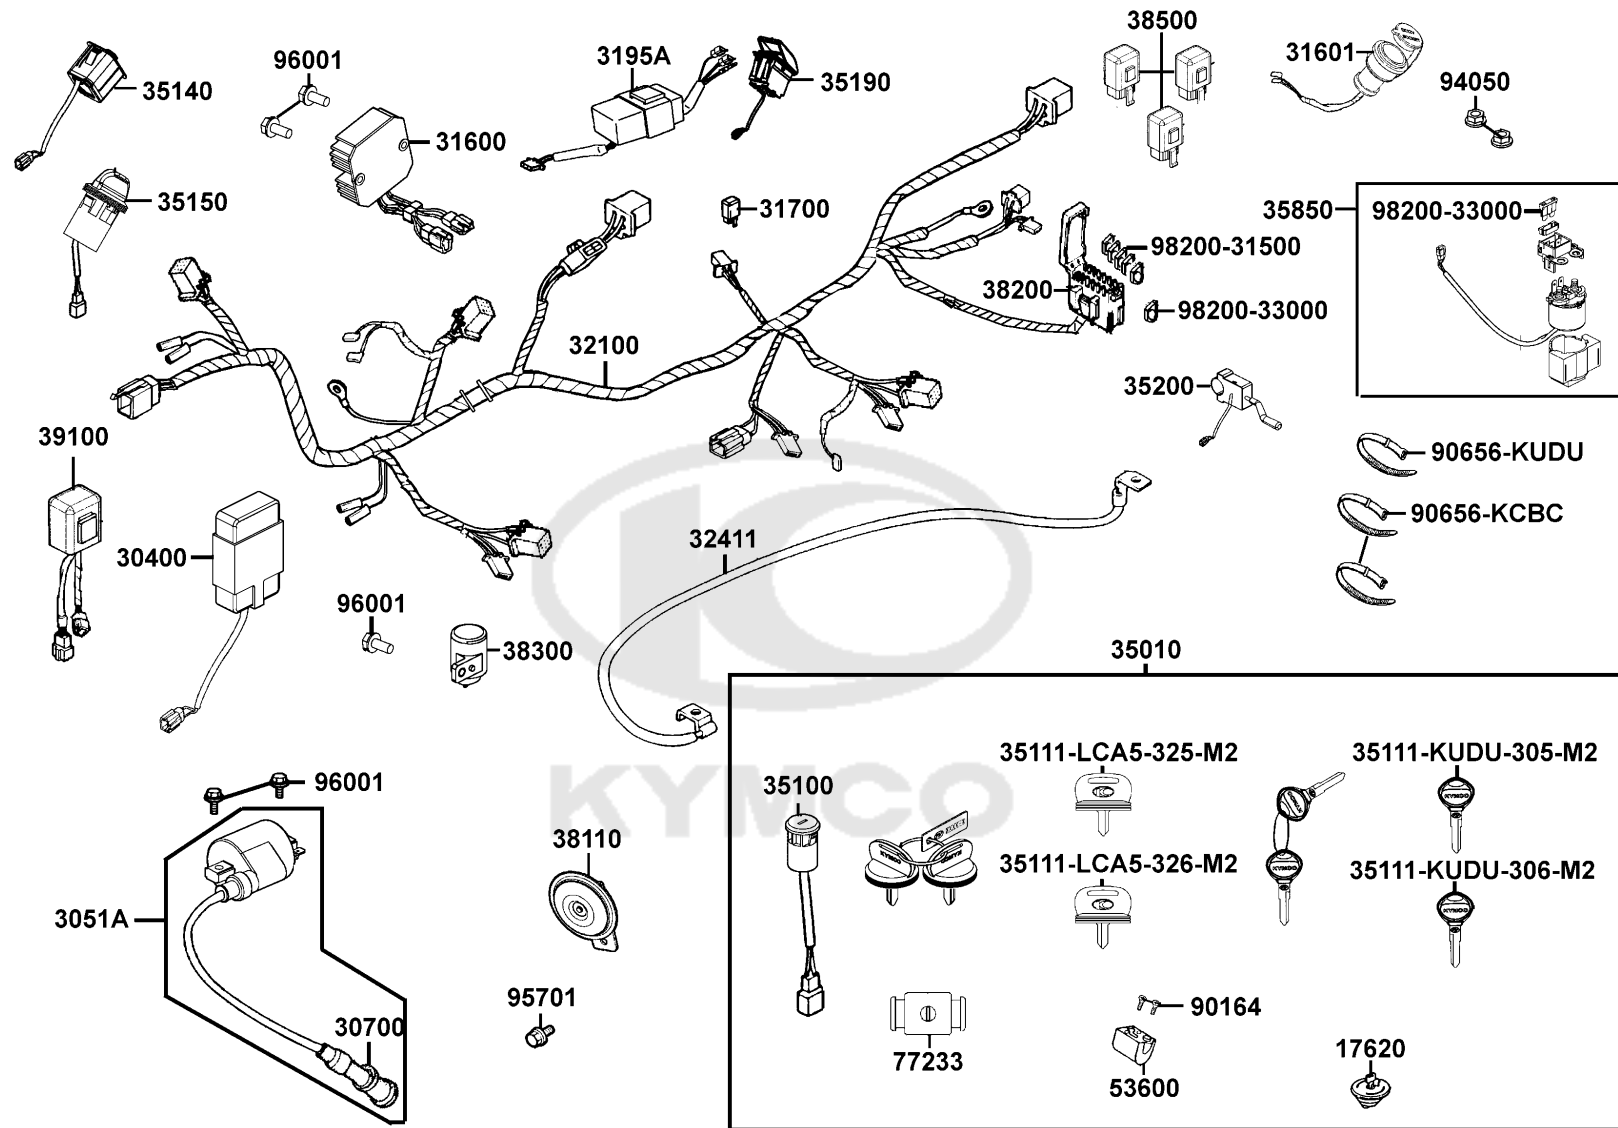

F21

Harness Wire