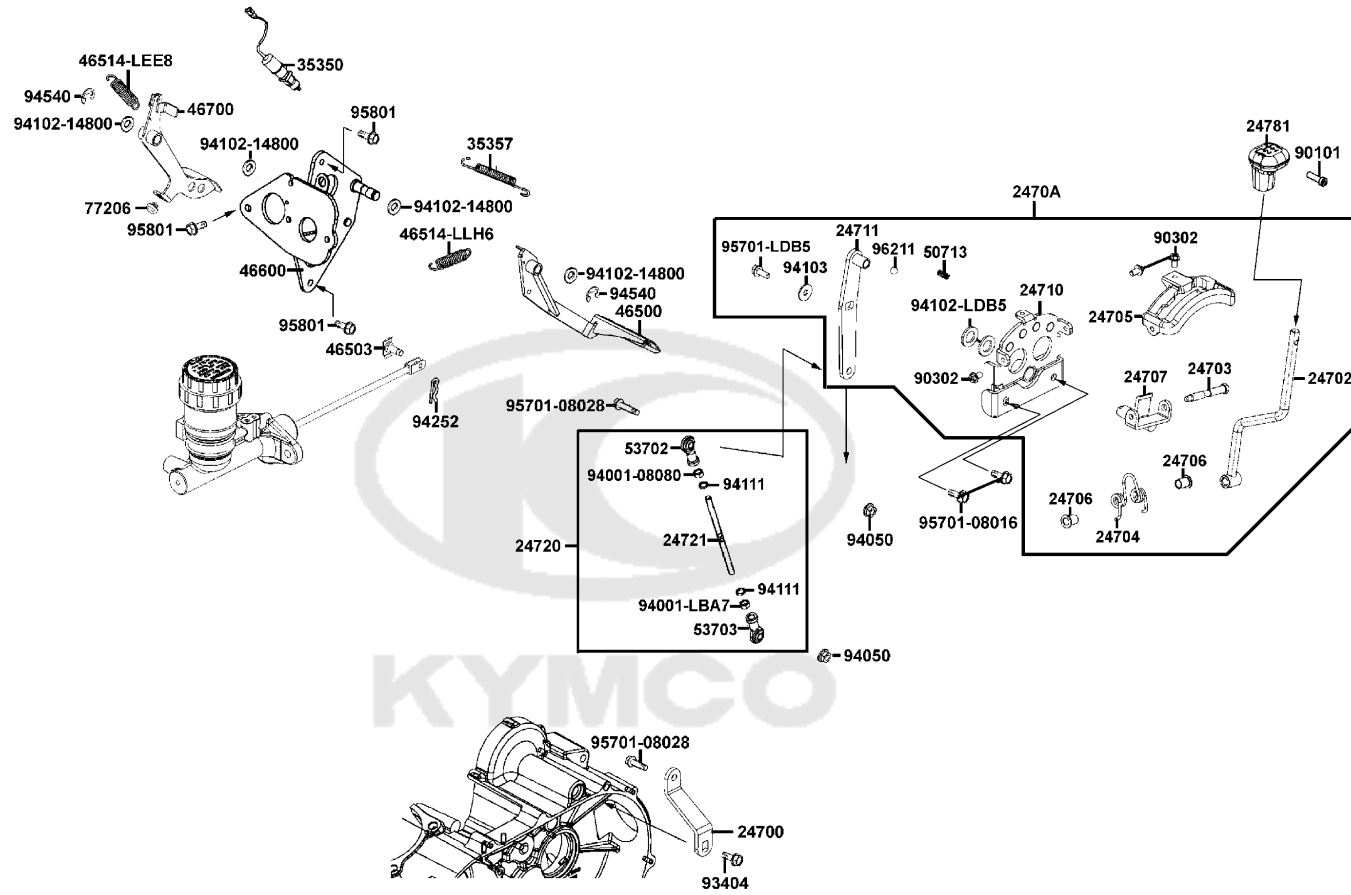

Sales mark	Ref no	Part no	Description	Reg description	Regd no	F15
	46700	46700-LEE8-E00	PEDAL THROT	PEDAL THROT	1	
	50713	50713-LDB5-E00	SPRING	SPRING	1	
	53702	53702-LBA7-900	JOINT R BALL	JOINT R BALL	1	
	53703	53703-LBA7-900	JOINT L BALL	JOINT L BALL	1	
	77206	77206-KEB7-900	RUBBER SEAT CUSH	RUBBER SEAT CUSH	1	
	90101	90101-LCA5-E00	SOCKET BOLT 5X12	SOCKET BOLT 5X12	1	
	90302	90302-LLB1-E00	BOLT-WASHER 5*12	BOLT-WASH 5X12	3	
	93404	93404-06012-06	BOLT WASH 6*12	BOLT WASH 6*12	1	
	94001-08080	94001-08080-0S	NUT HEX 8MM	NUT HEX 8MM (C)	1	
	94001-LBA7	94001-LBA7-900	NUT HEX LH 8MM	NUT HEX LH 8MM	1	
	94050	94050-08060	NUT FLANGE 8MM	NUT FLANGE 8MM	2	
	94102-14800	94102-14800	WASHER PLAIN 14*26*2.3	WASHER PLAIN 14*26*2.3	4	
	94102-LDB5	94102-LDB5-E00	WASHER PLAIN 14MM	WASHER PLAIN 14MM	2	
	94103	94103-06800	WASH PLAIN 6MM	SPECIAL WASHERC	1	
	94111	94111-08800	WASHER SPG 8MM	WASHER SPG 8MM (C)	2	
	94252	94252-08000	LOCK PIN 8MM	LOCK PIN 8MM	1	
	94540	94540-12028	E RING 12	E RING 12	2	
	95701-08016	95701-08016-06	BOLT FLANGE 8*16	BOLT FLANGE 8*16	2	
	95701-08028	95701-08028-06	BOLT FLANGE 8*28	BOLT FLANGE 8*28	2	
	95701-LDB5	95701-LDB5-E00	BOLT FLANGE 6*16	BOLT FLANGE 6*16	1	