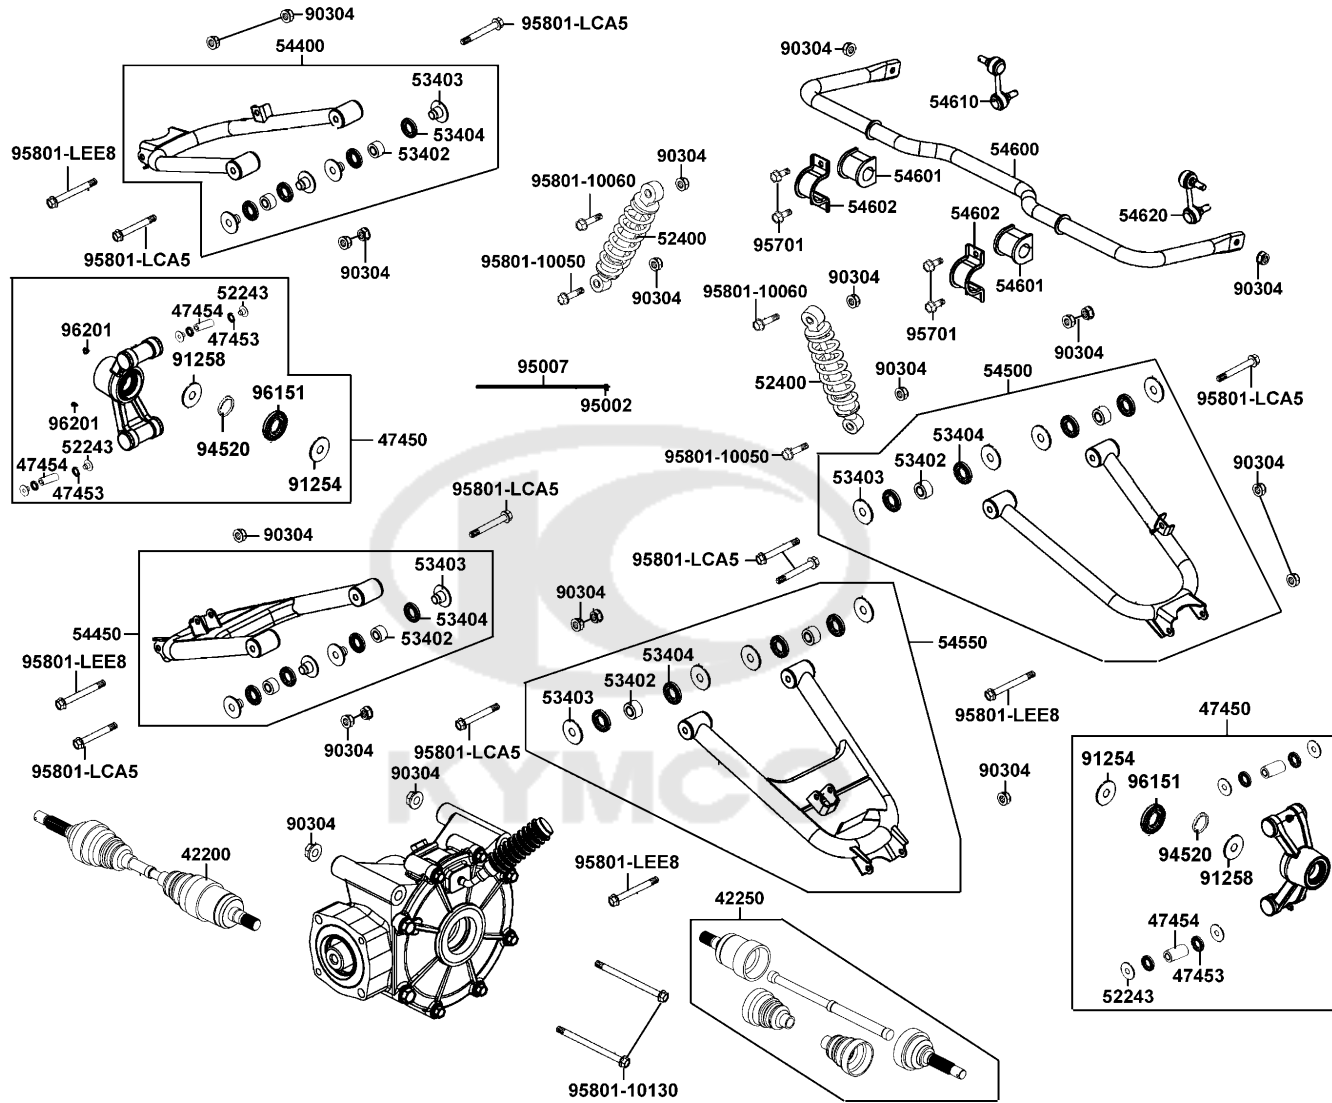

Cushion Right Arm Rr Swing