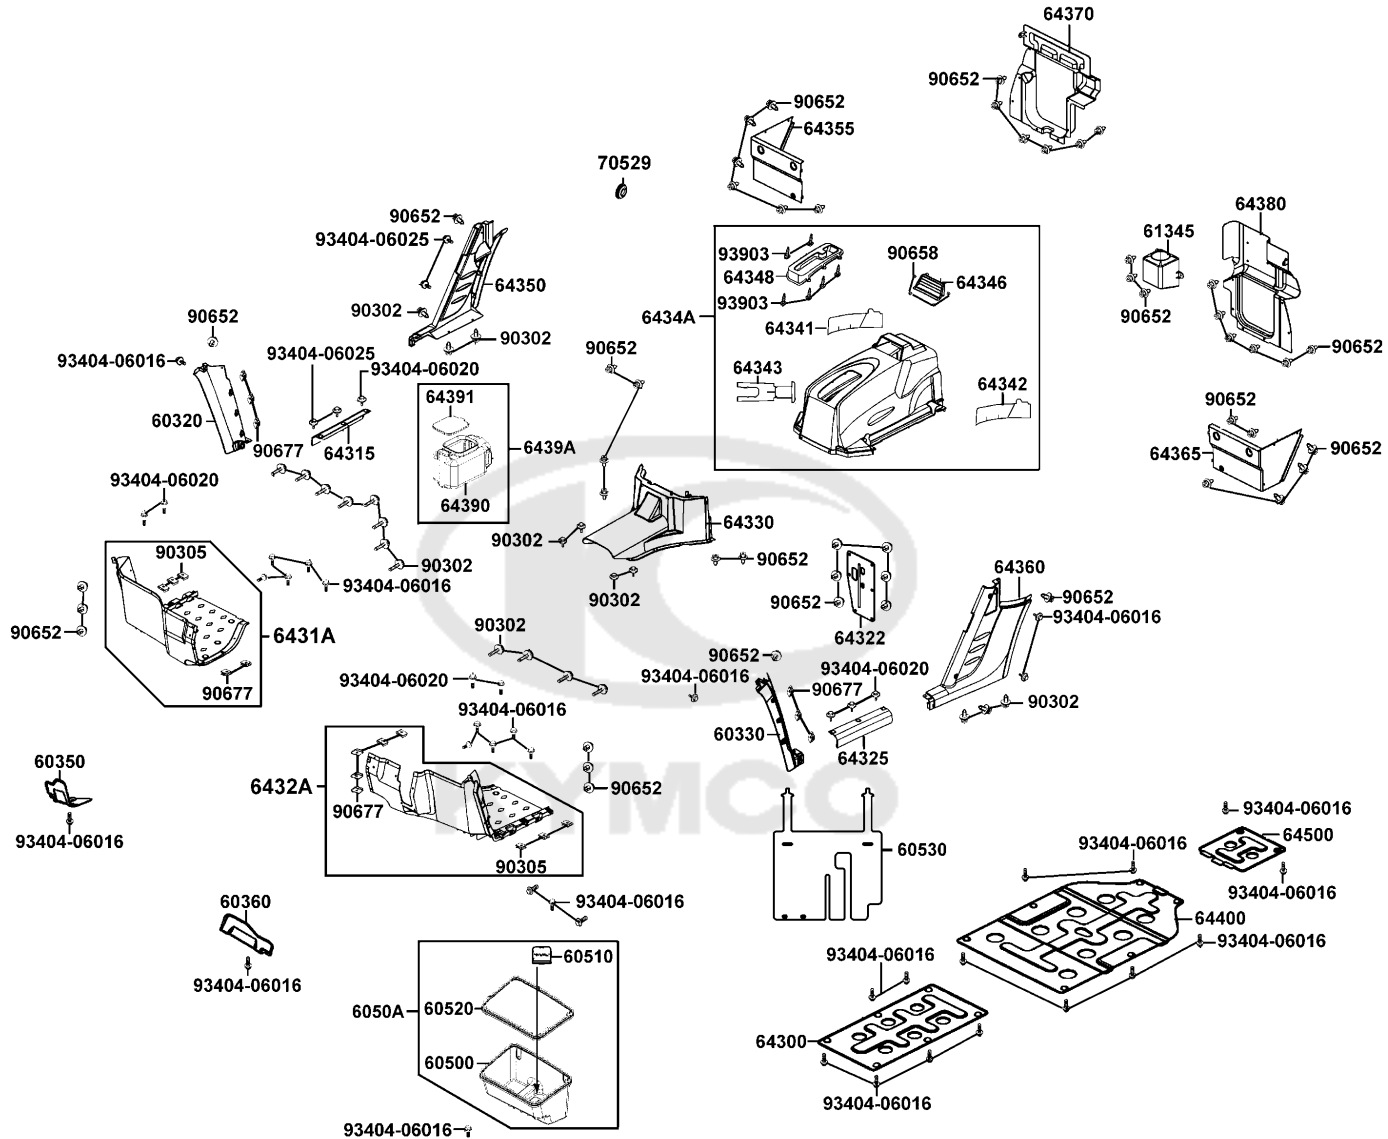

F05

Box Assy Luggage Panel Assy R/L Footrest