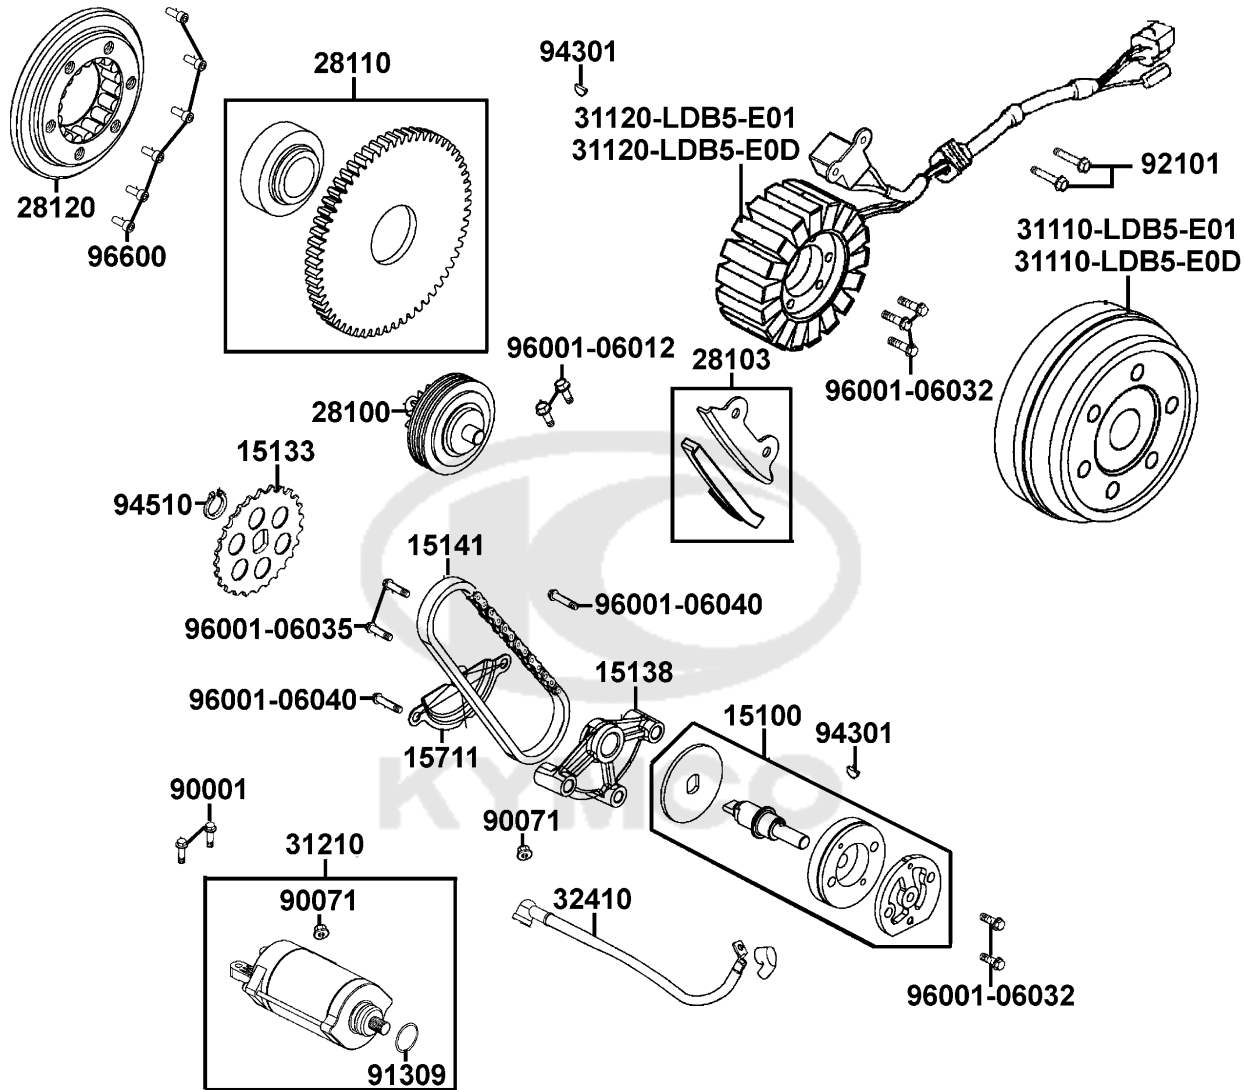

E06

Starting Motor Generator