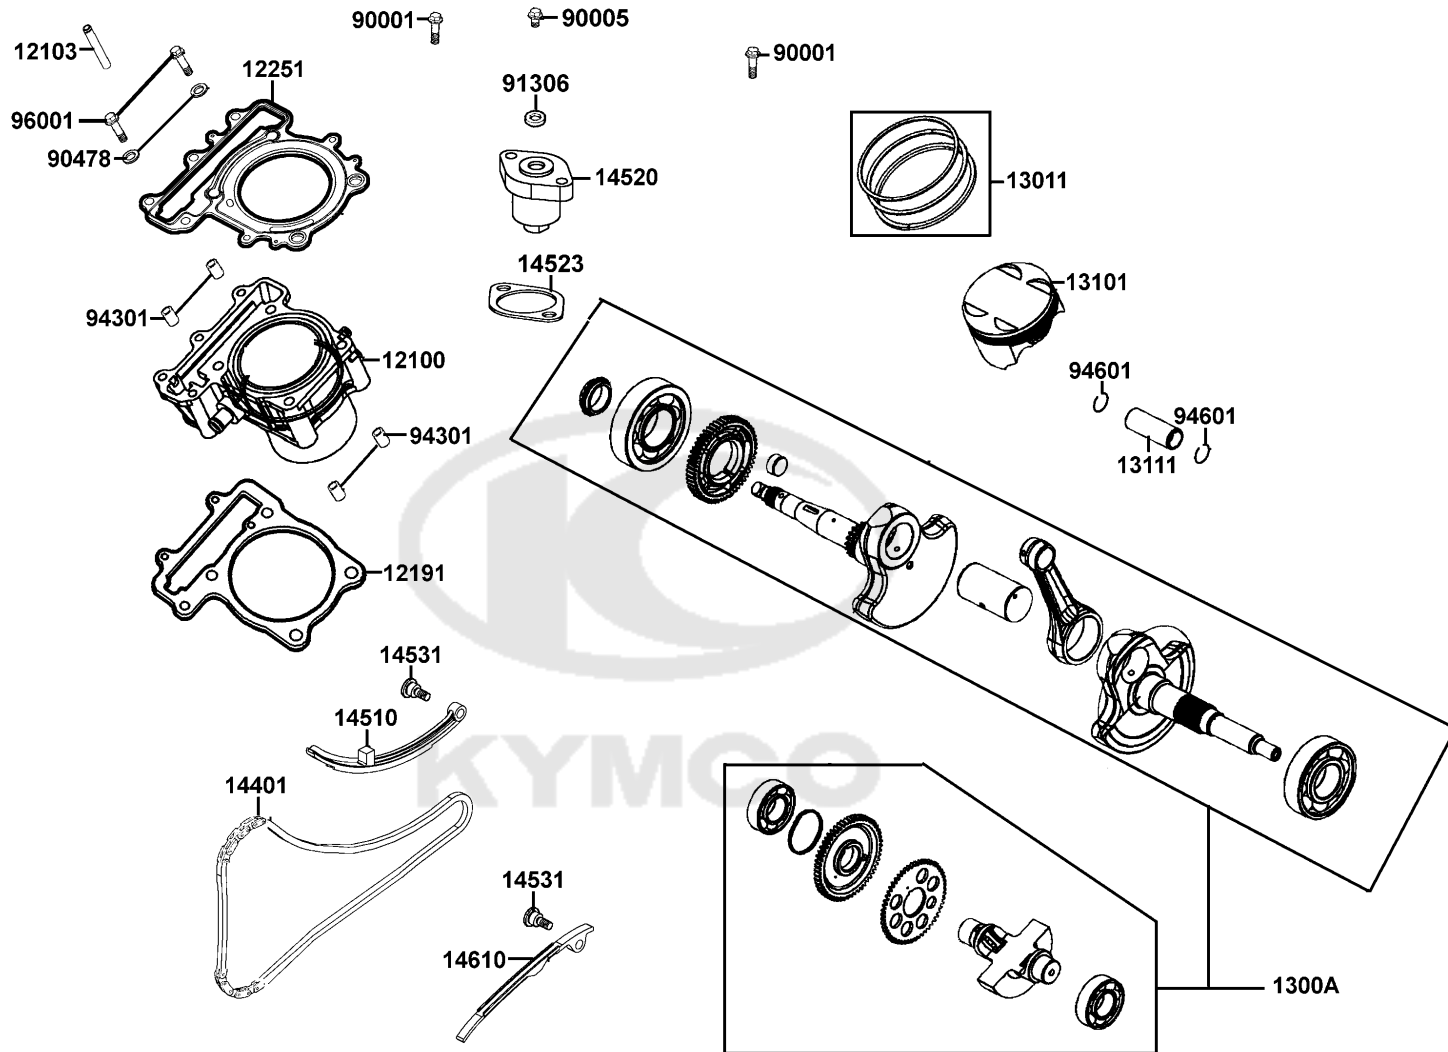

E03

Cylinder Piston Crankshaft