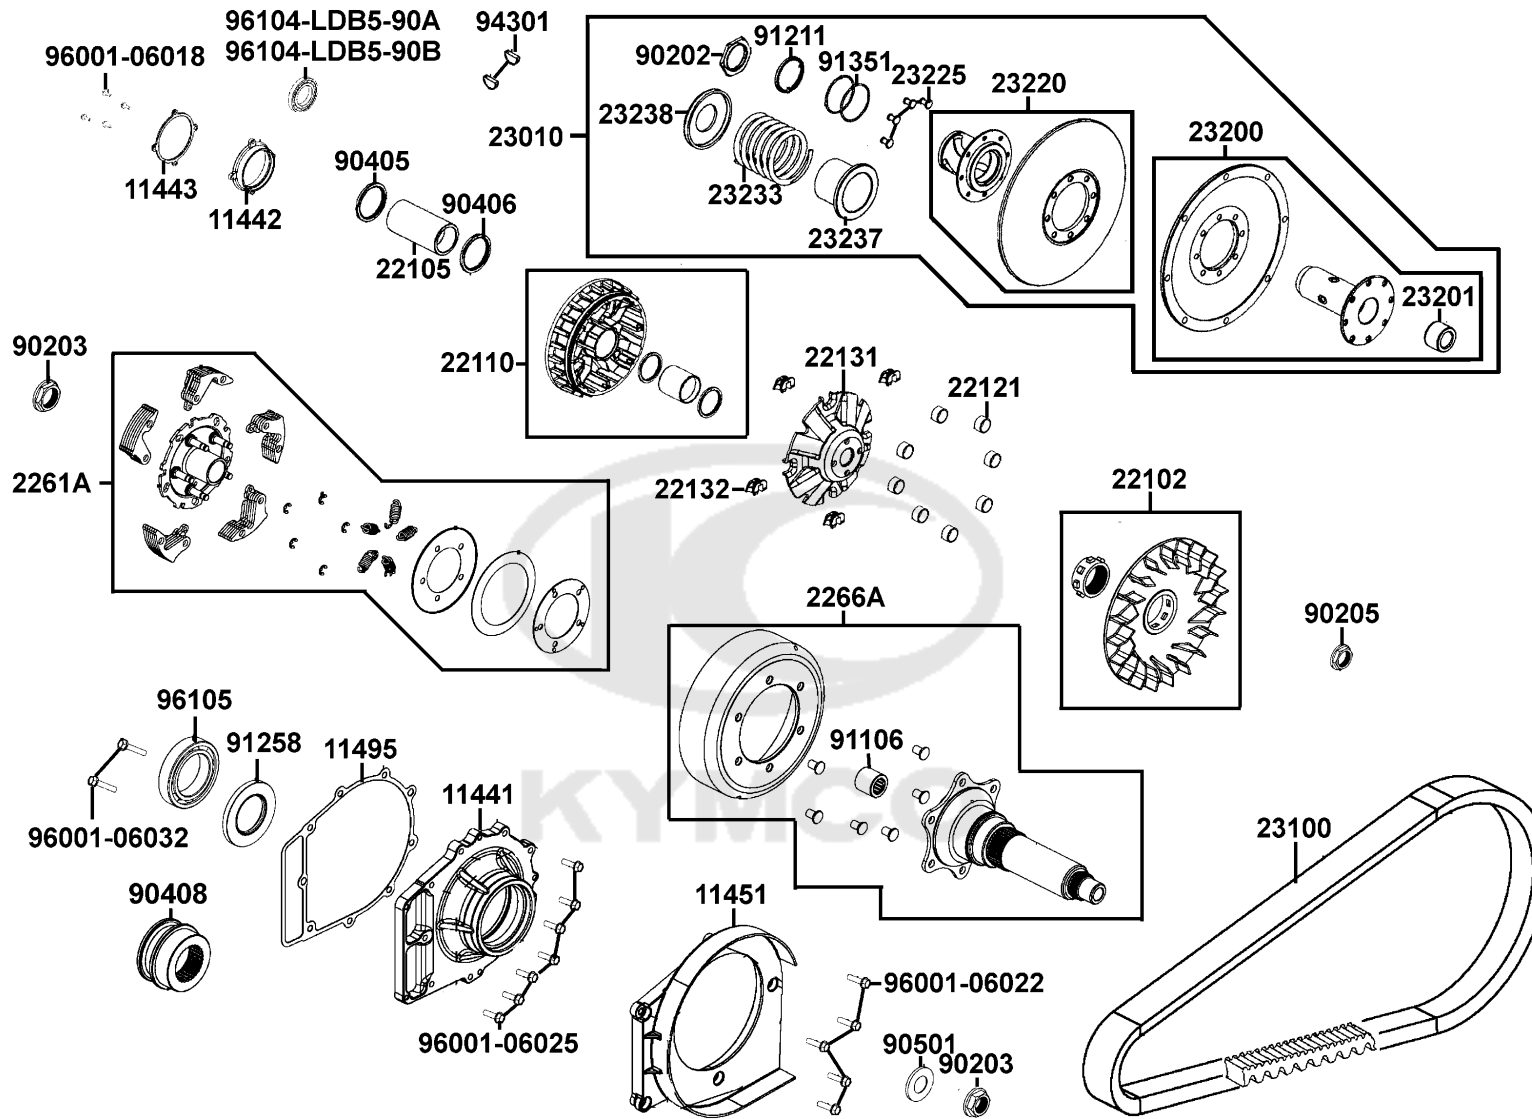

E05

Drive Pulley