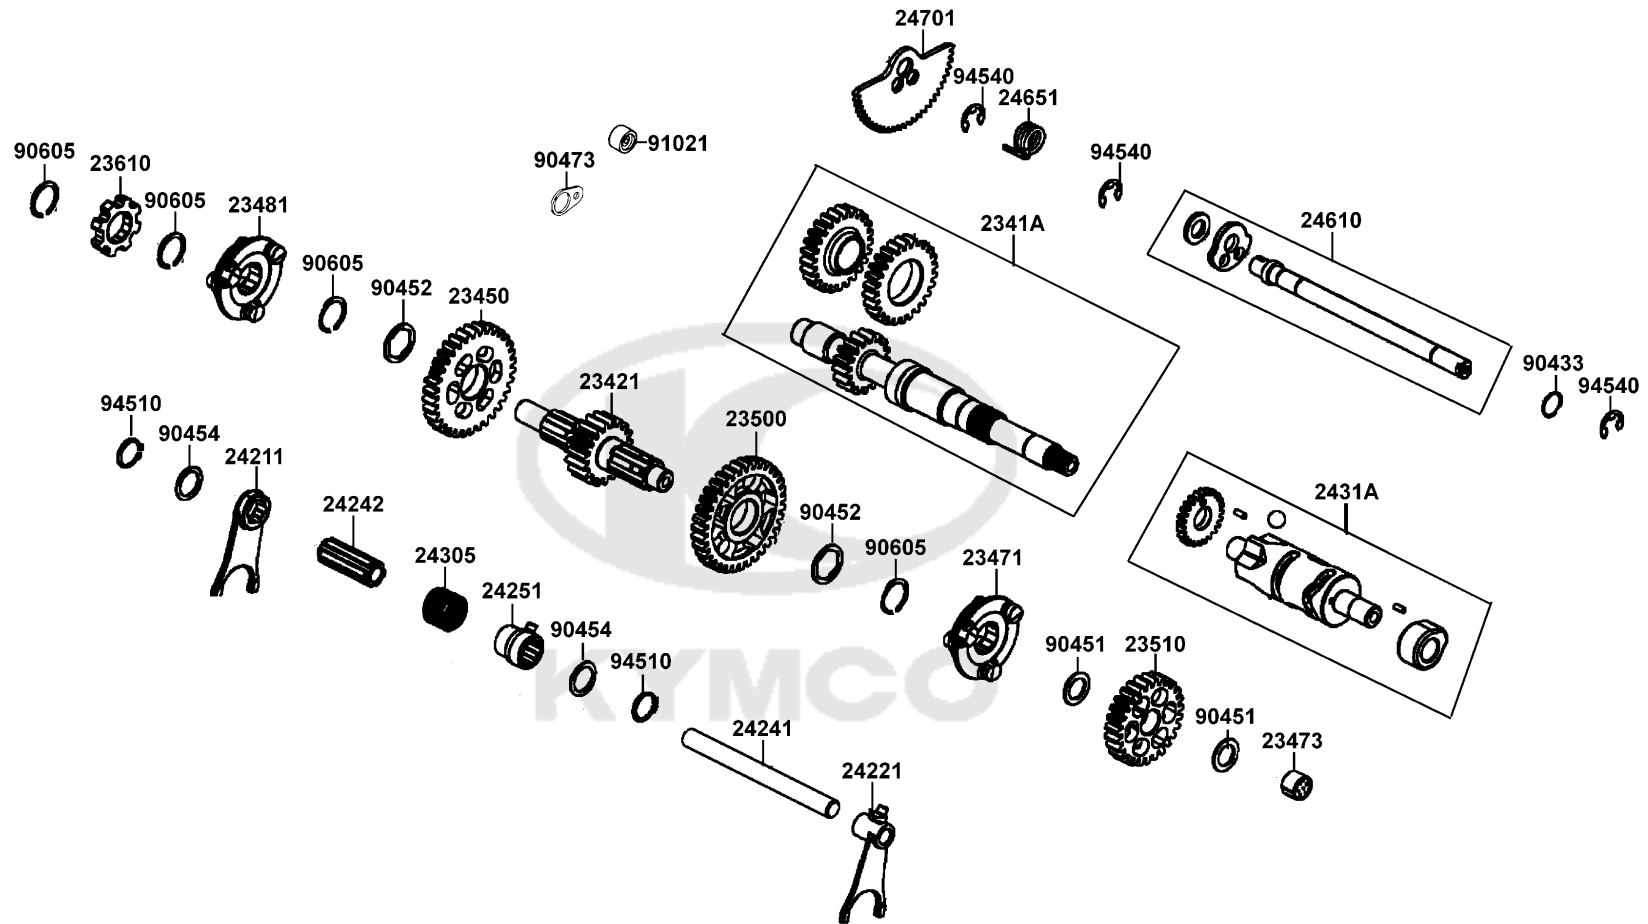

E07

Shaft Assy Drive Spindle Assy Drum Shift