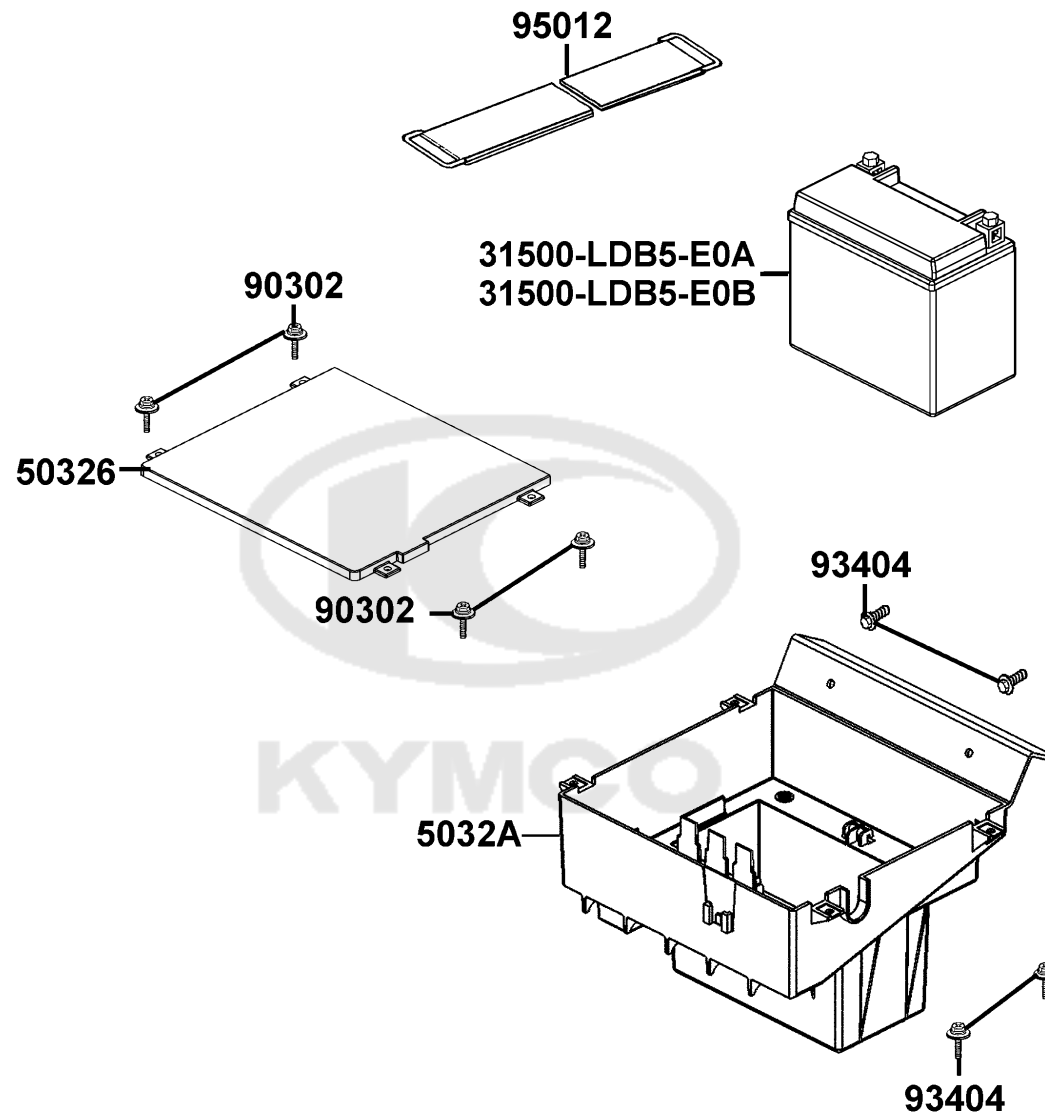

F11

Battery