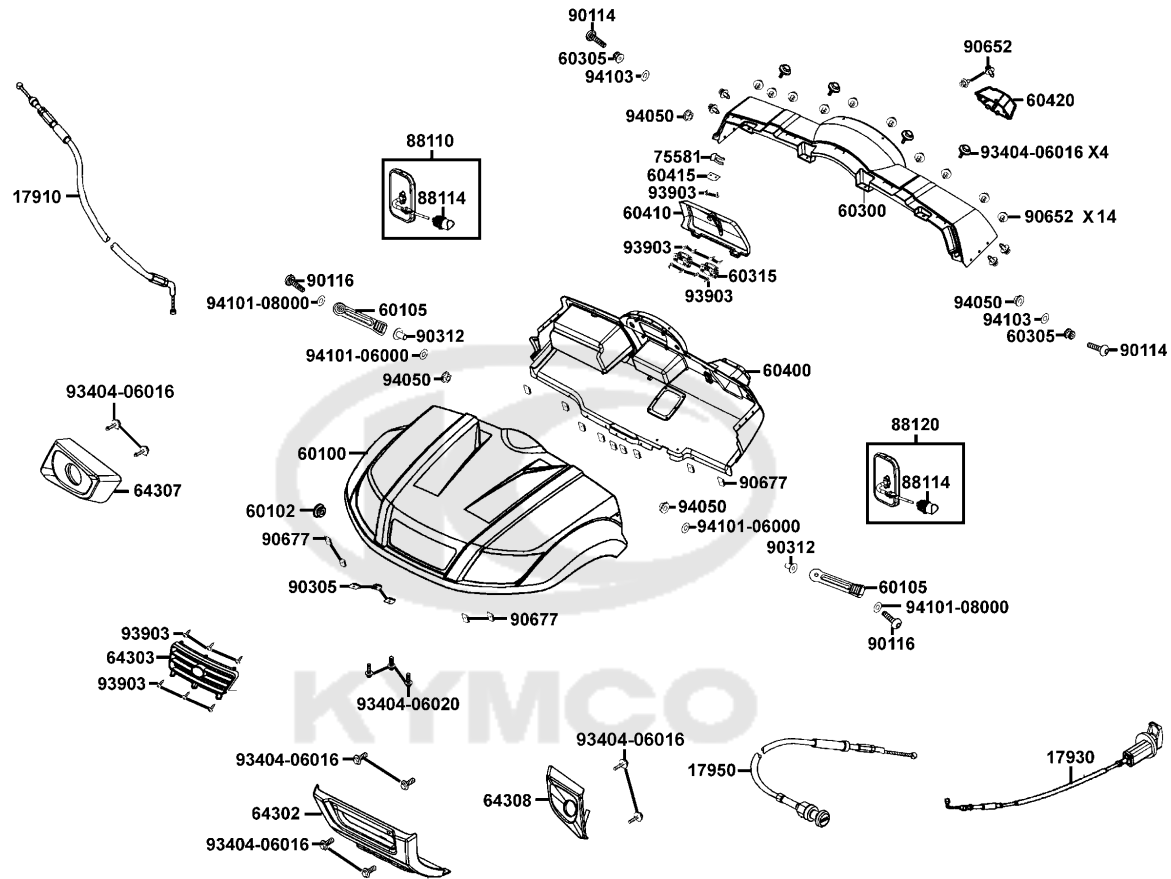

F03

Fender Fr