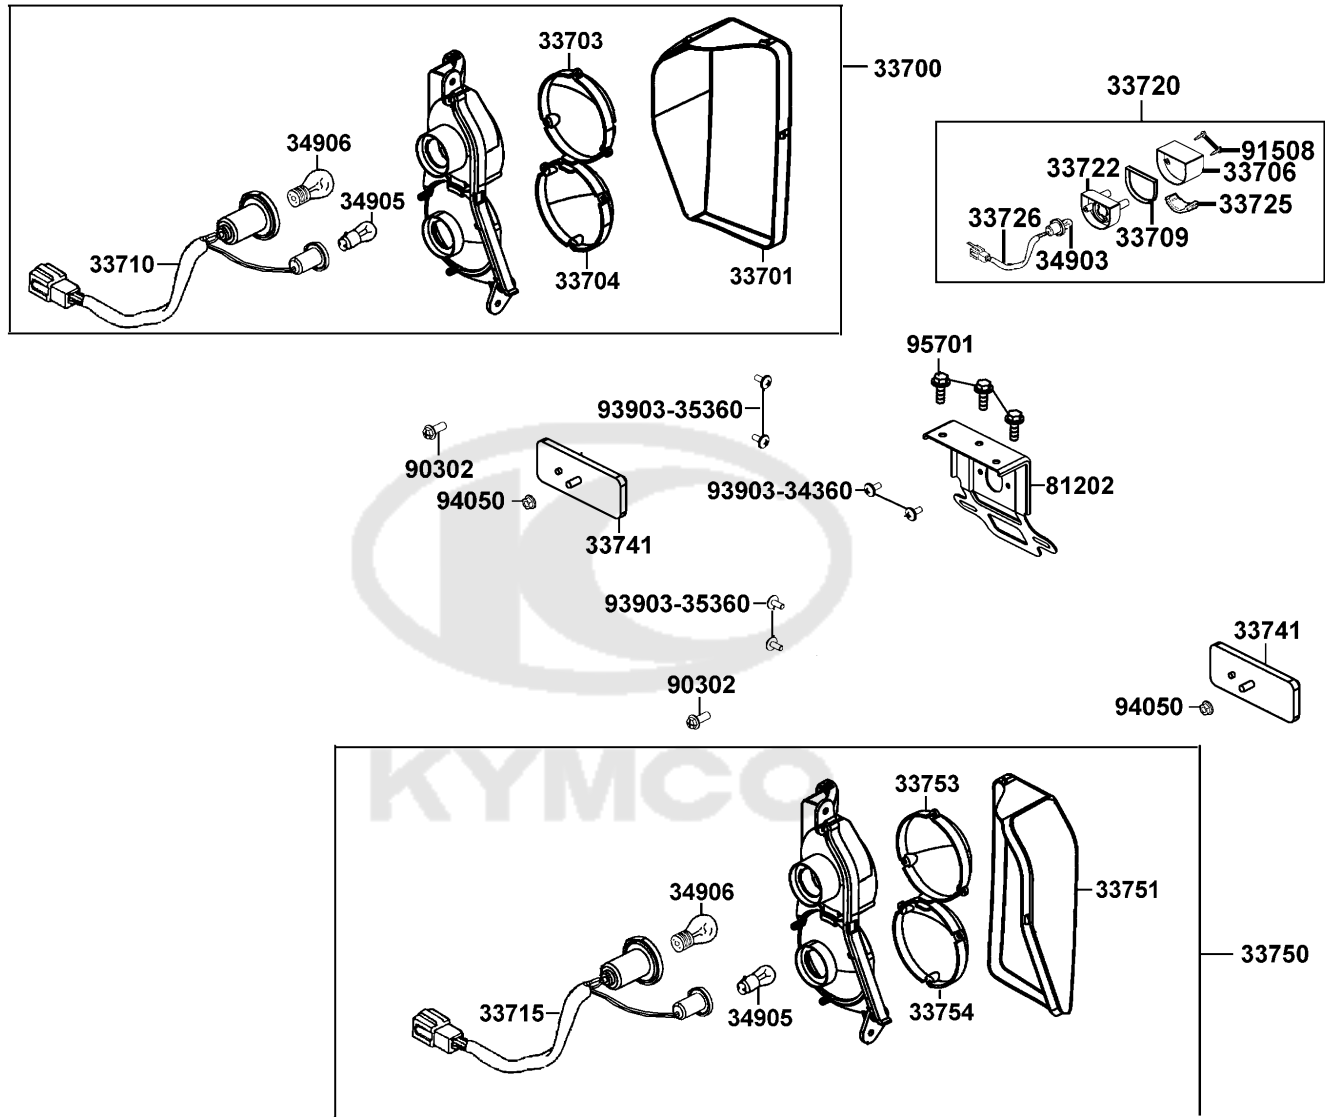

F20

Light Tail