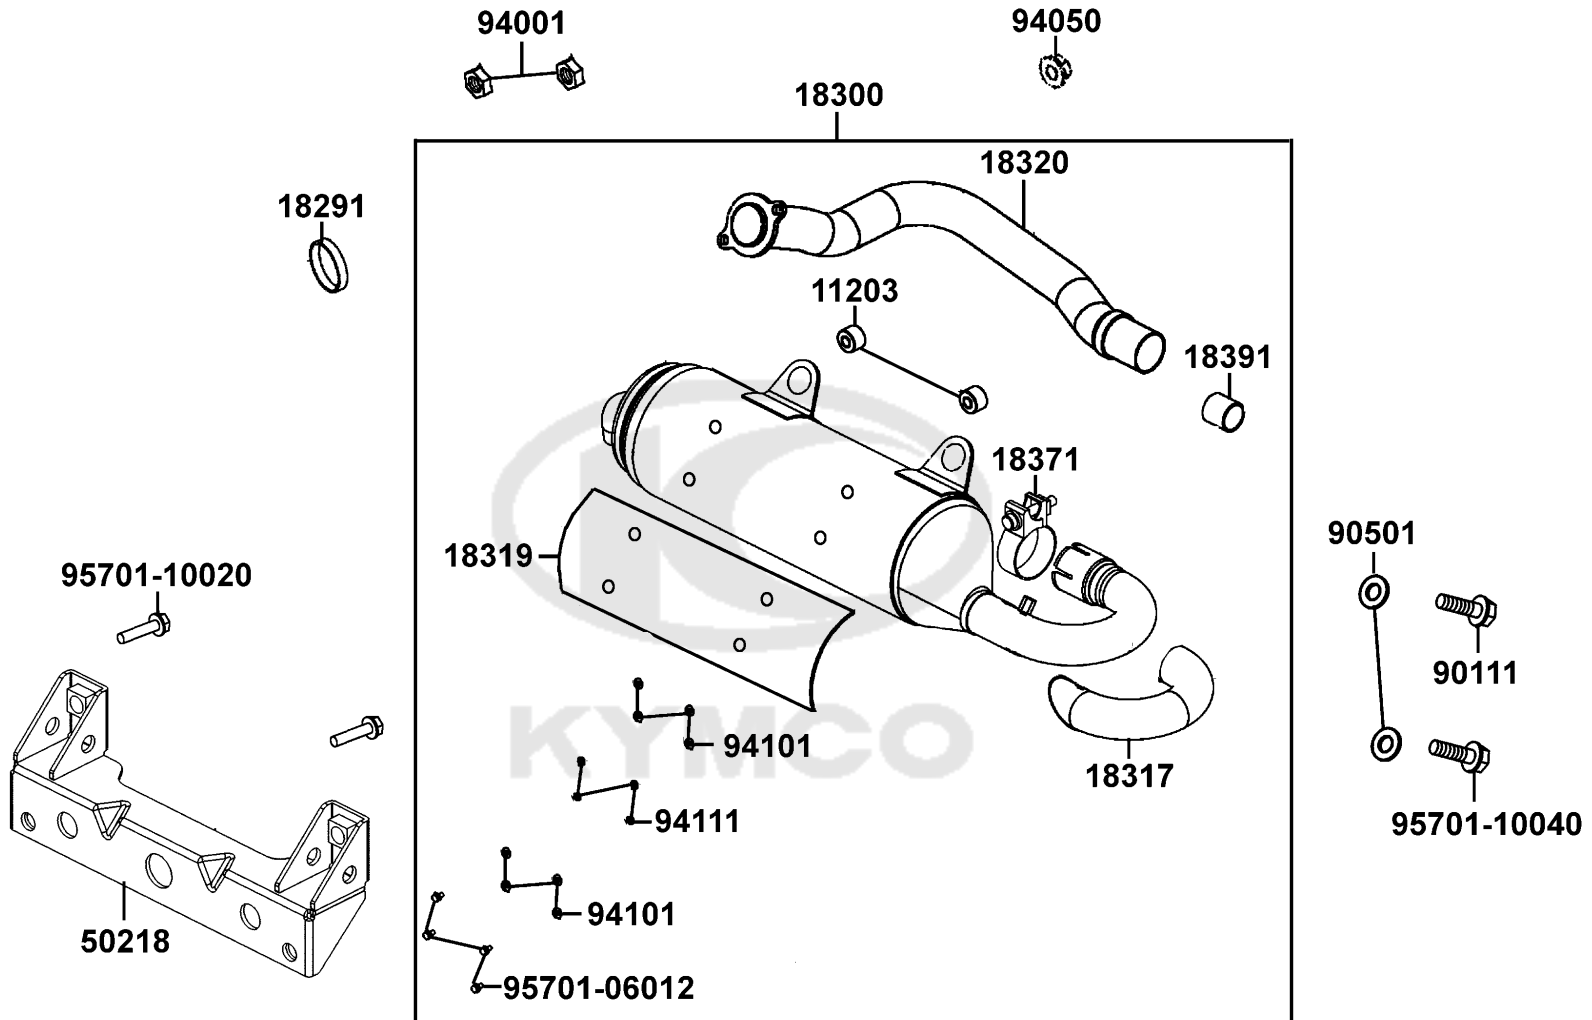

F14

Exhaust Muffler