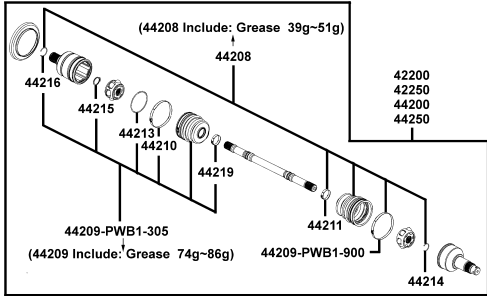

CONTENTS - FRAME GROUP

F28 Separated Parts Of Halfshaft