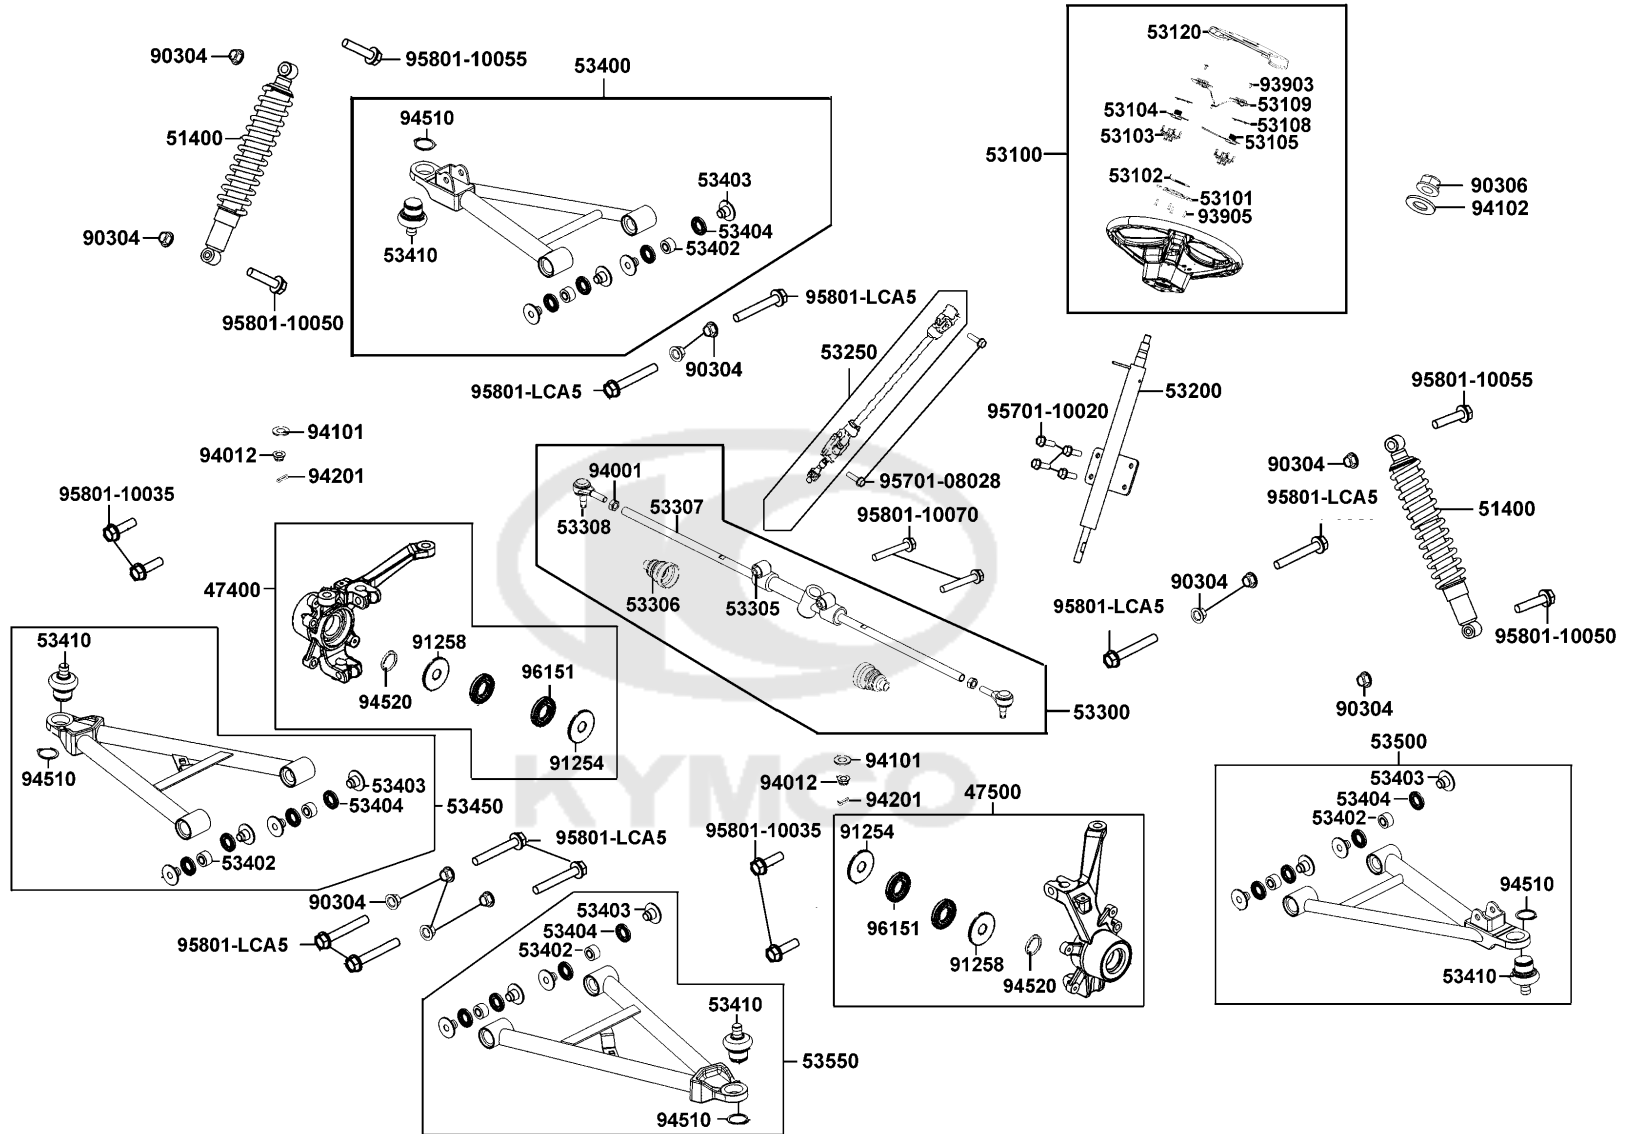

F06

Cushion Assy Fr Wheel Assy Steering