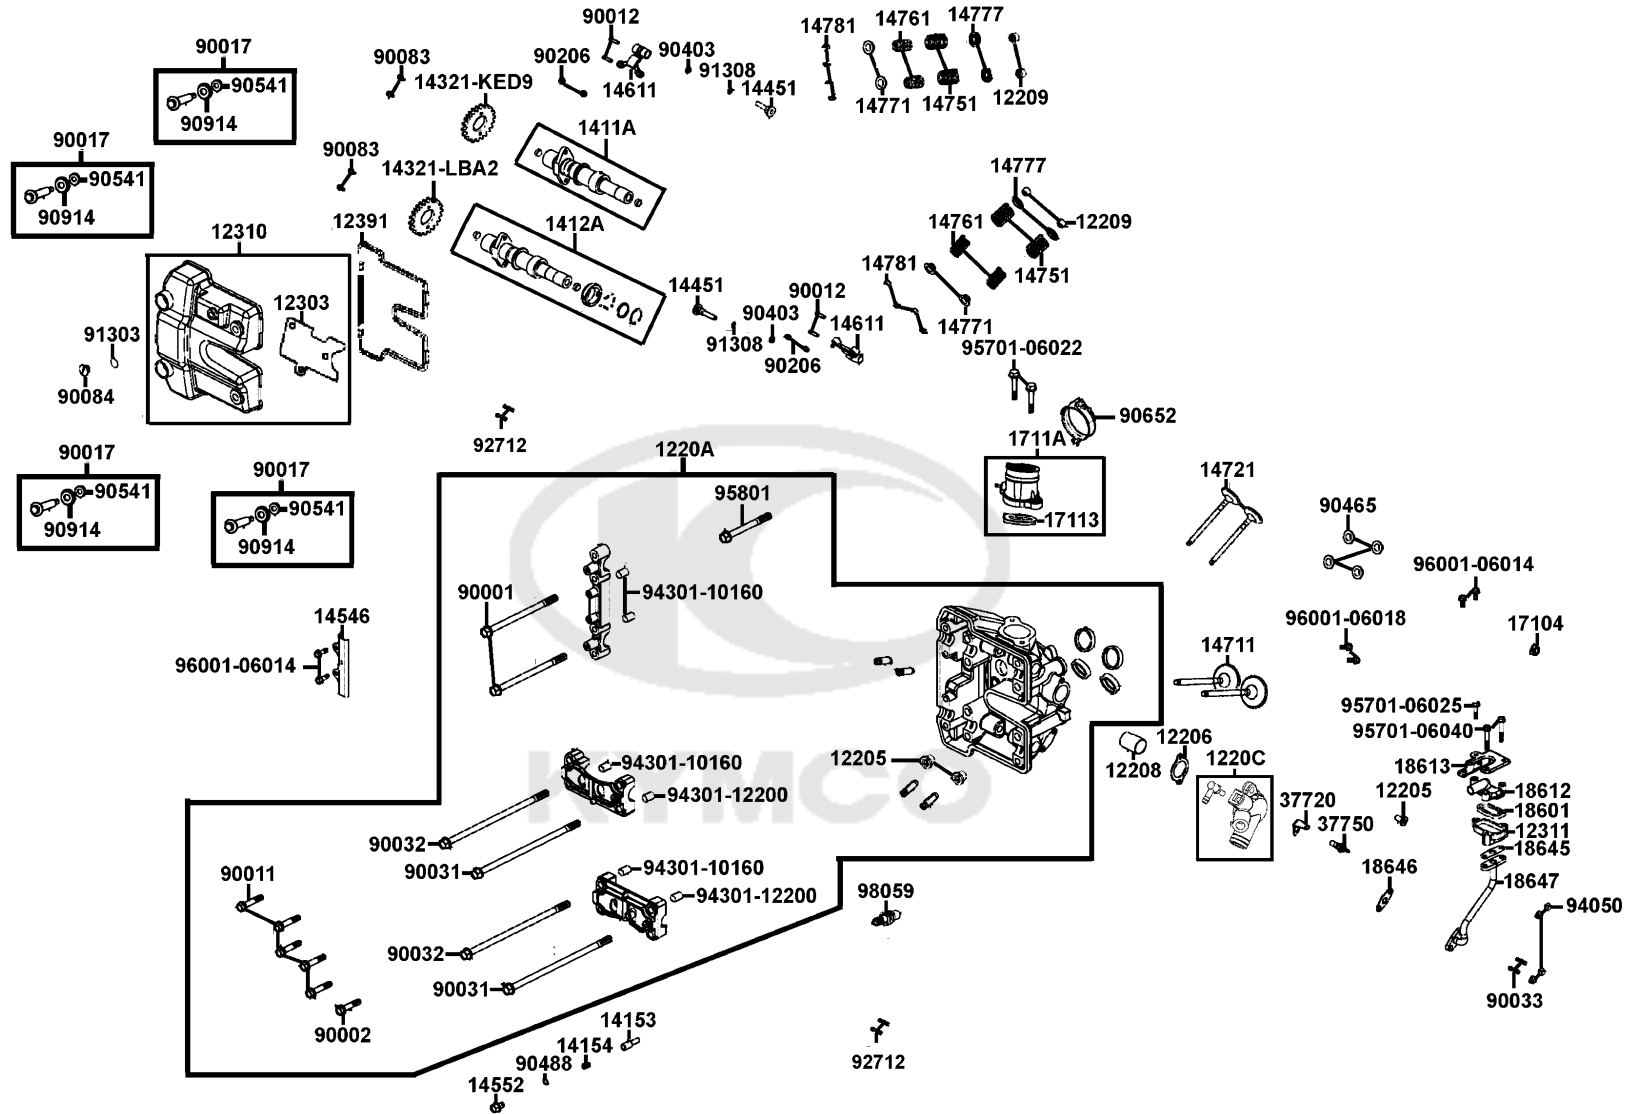

E02

Cylinder Head Cover Cylinder Head