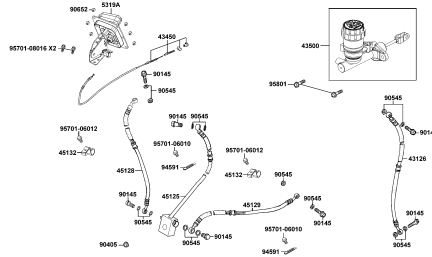

CONTENTS - FRAME GROUP

F02 Speed Meter

F03 Fender Fr