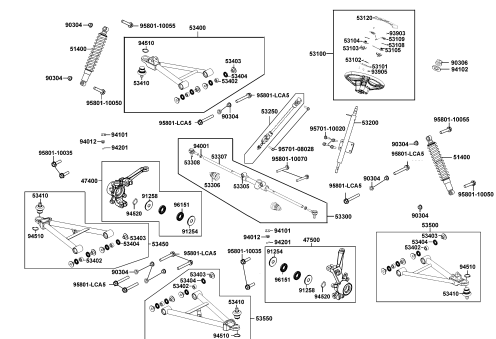

F09 Seat

F06 Cushion Assy Fr Wheel Assy