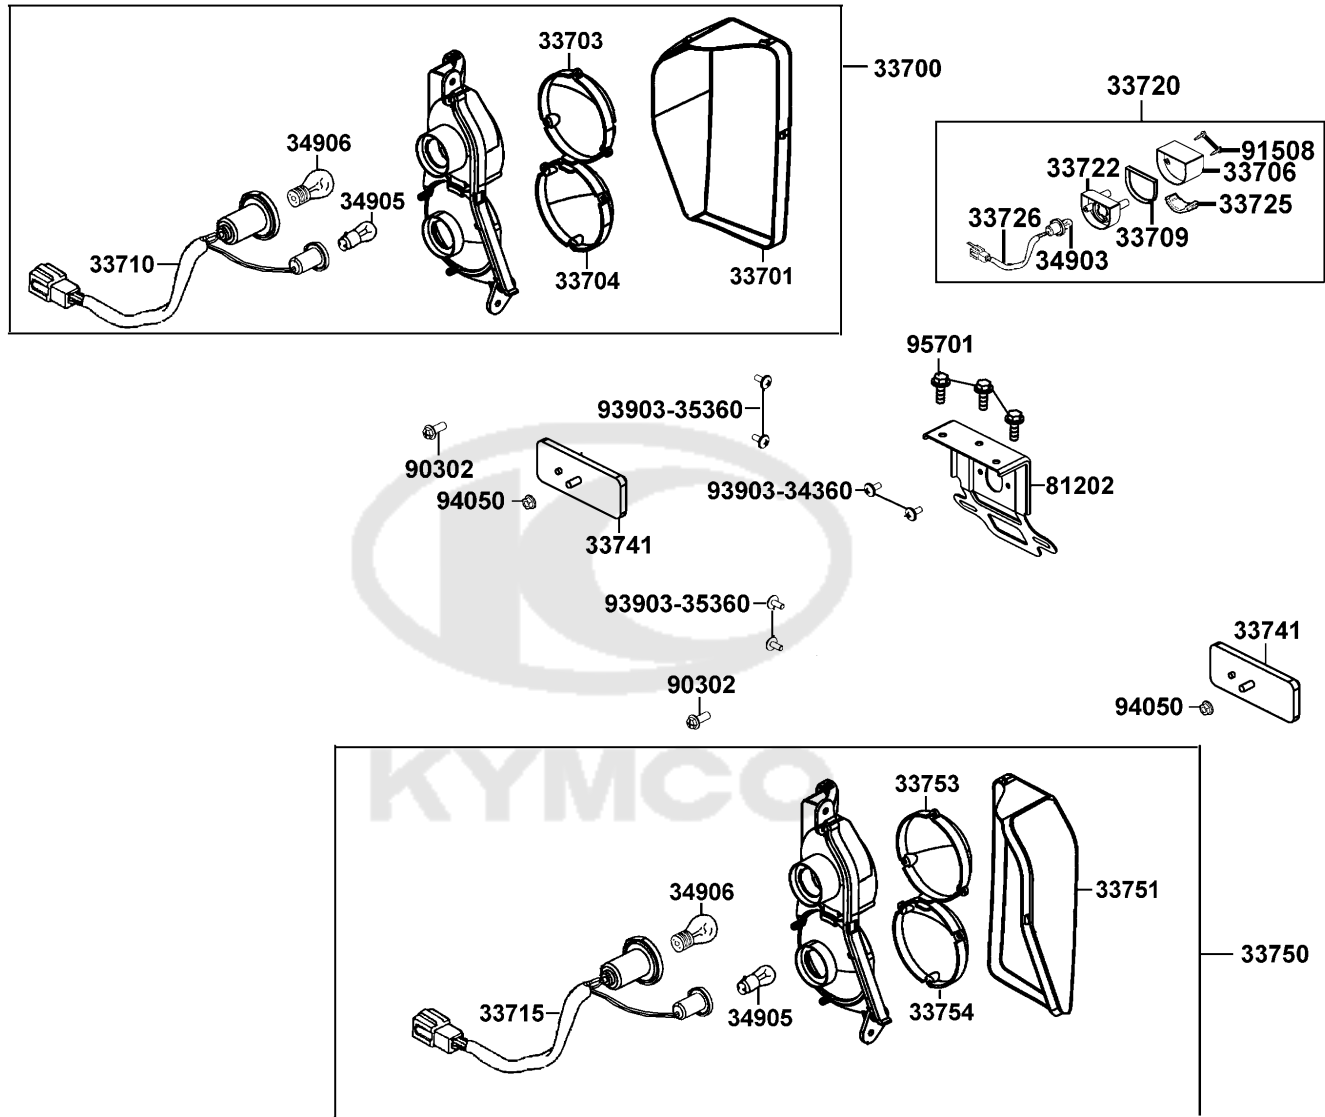

F20

Light Tail

Sales mark	Ref no	Part no	Description	Reg description	Regd no	<b>F20</b>
81202		81202-LEE8-E00	STAY NUMBER PLATE	STAY NUMBER PLATE	1	
90302		90302-LLB1-E00	BOLT-WASHER 5*12	BOLT-WASH 5X12	2	
91508		91508-KGV7-67A	SCREW TAPPING 4*14	SCREW TAPPING 4*14	2	
93903-34360		93903-34360	SCREW TAPPING 4*12	SCREW TAPPING 4*12	2	
93903-35360		93903-35360	SCREW TAPPING 5*16	SCREW TAPPING 5*16	4	
94050		94050-05080	NUT FLANGE 5MM	NUT FLANGE 5MM	2	
95701		95701-06016-06	BOLT FLANGE 6*16 (K)	BOLT FLANGE 6*16 (K)	3	