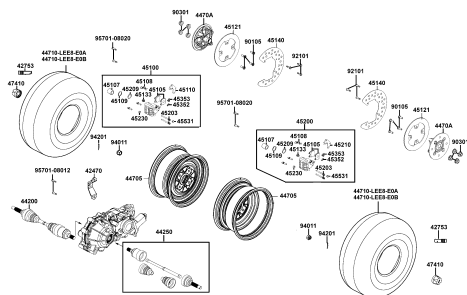

# CONTENTS - FRAME GROUP

**F01** Head Light

**F02** Speed Meter

**F03** Fender Fr

**F04** Hose Assy Rr Brk

**F05** Box Assy Luggage Panel Assy

**F06** Cushion Assy Fr Wheel Assy

**F07** Front Wheel