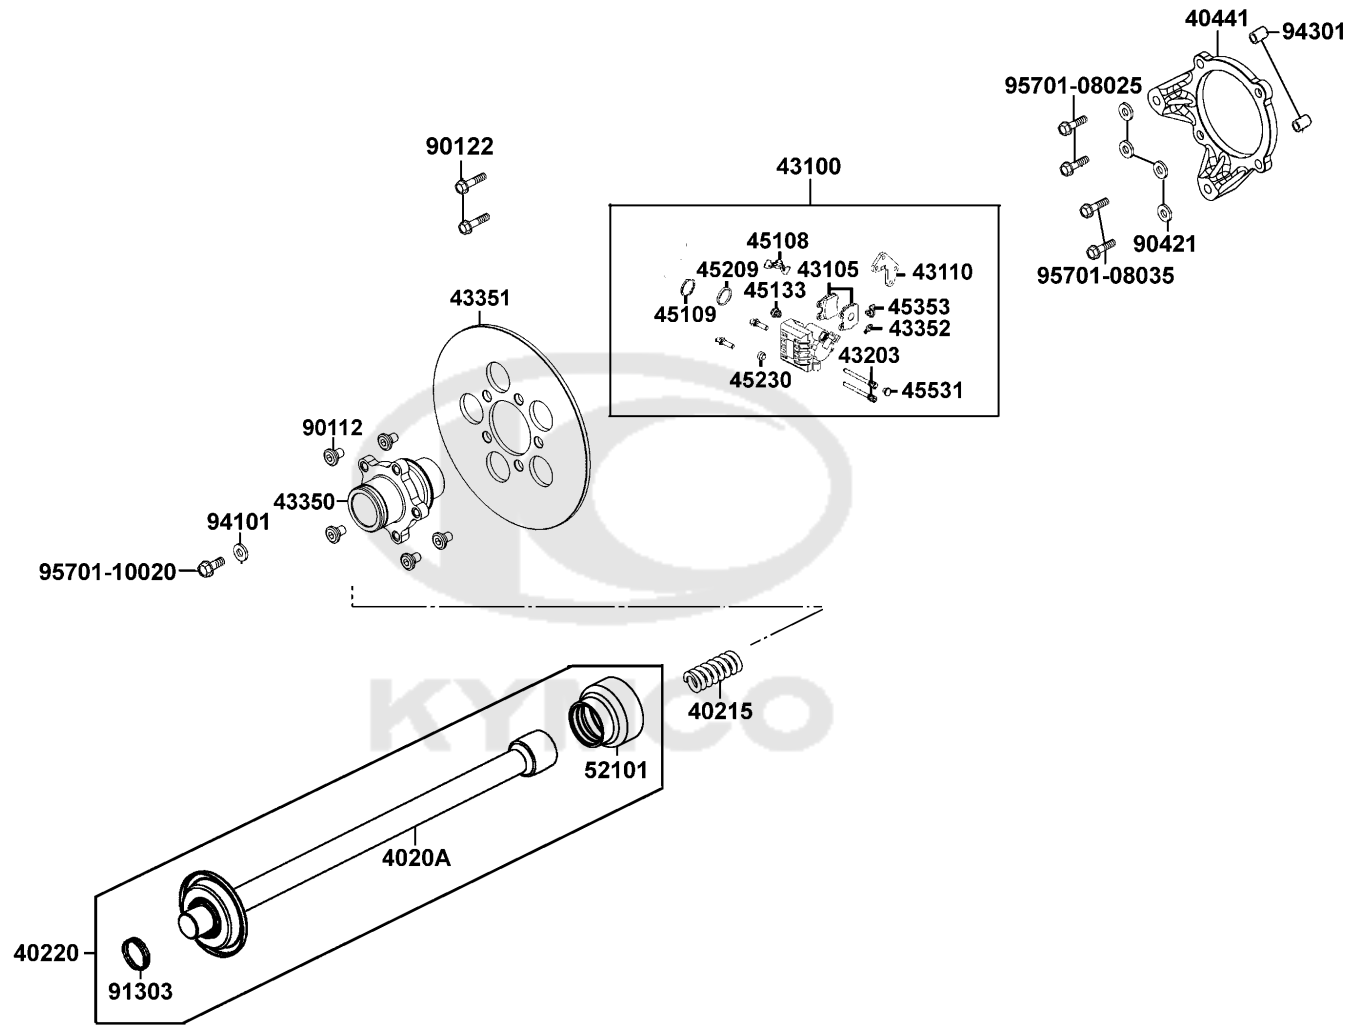

F18

Caliper Assy Rear