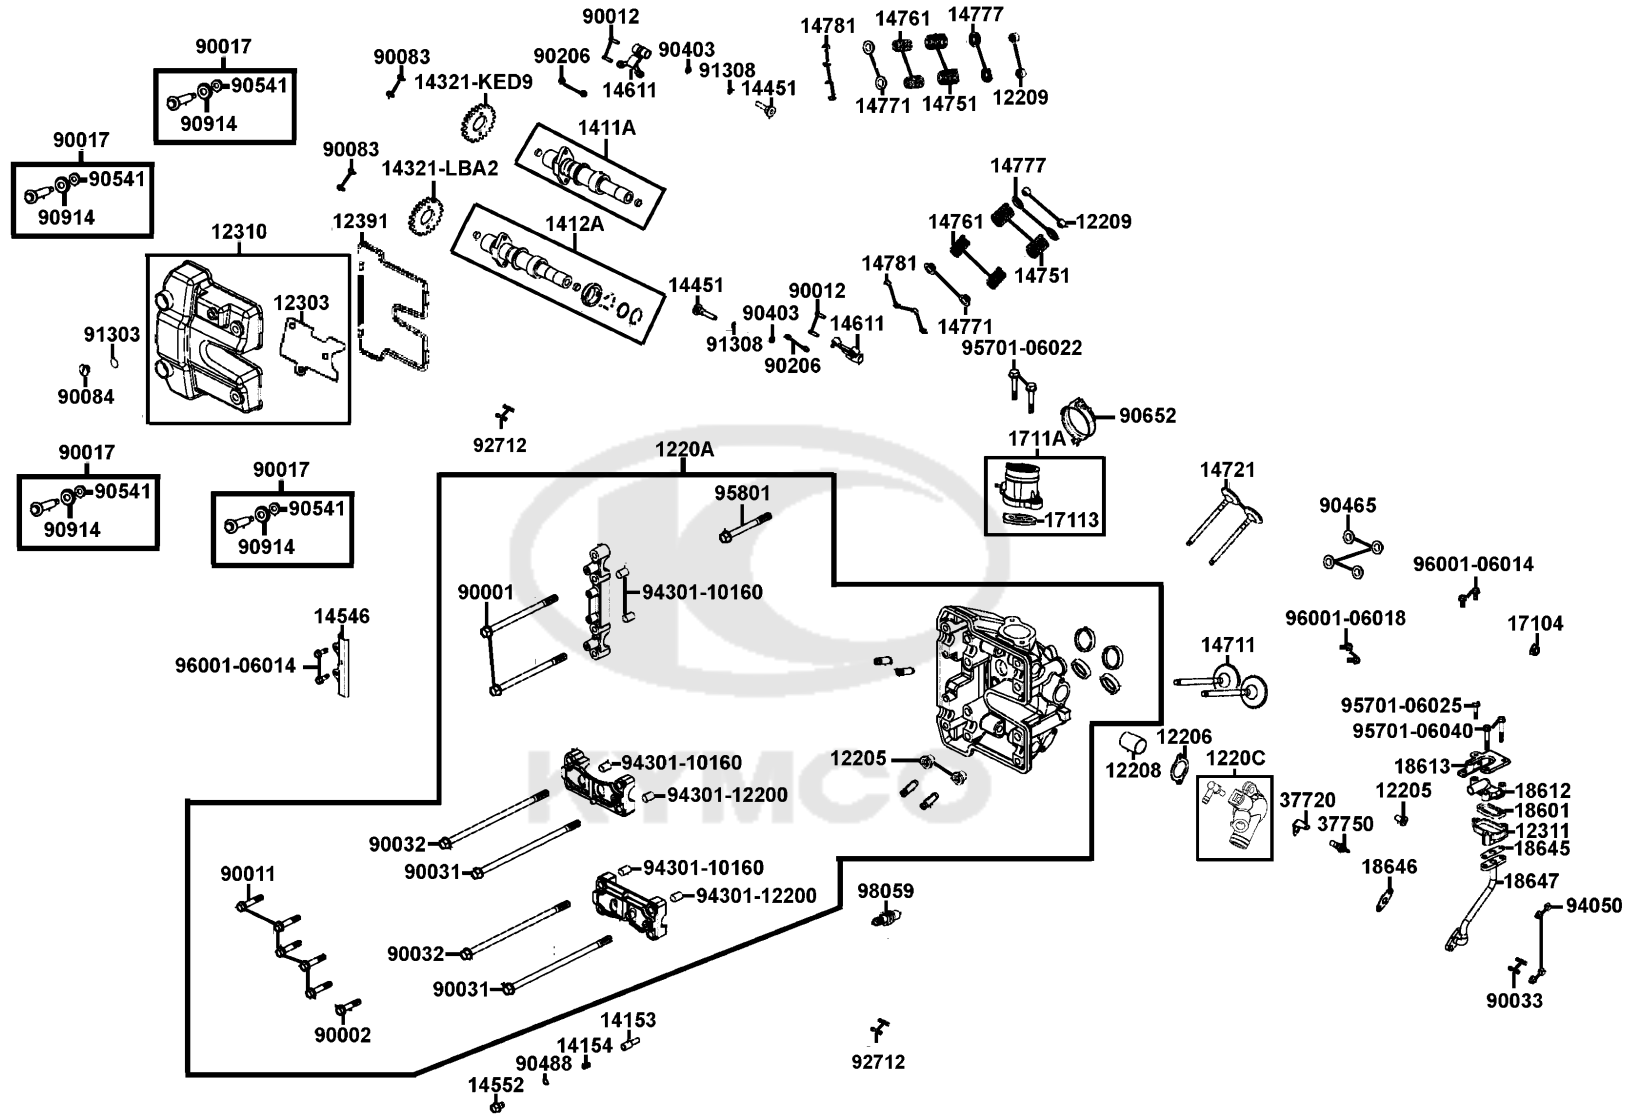

Cylinder Head Cover Cylinder Head