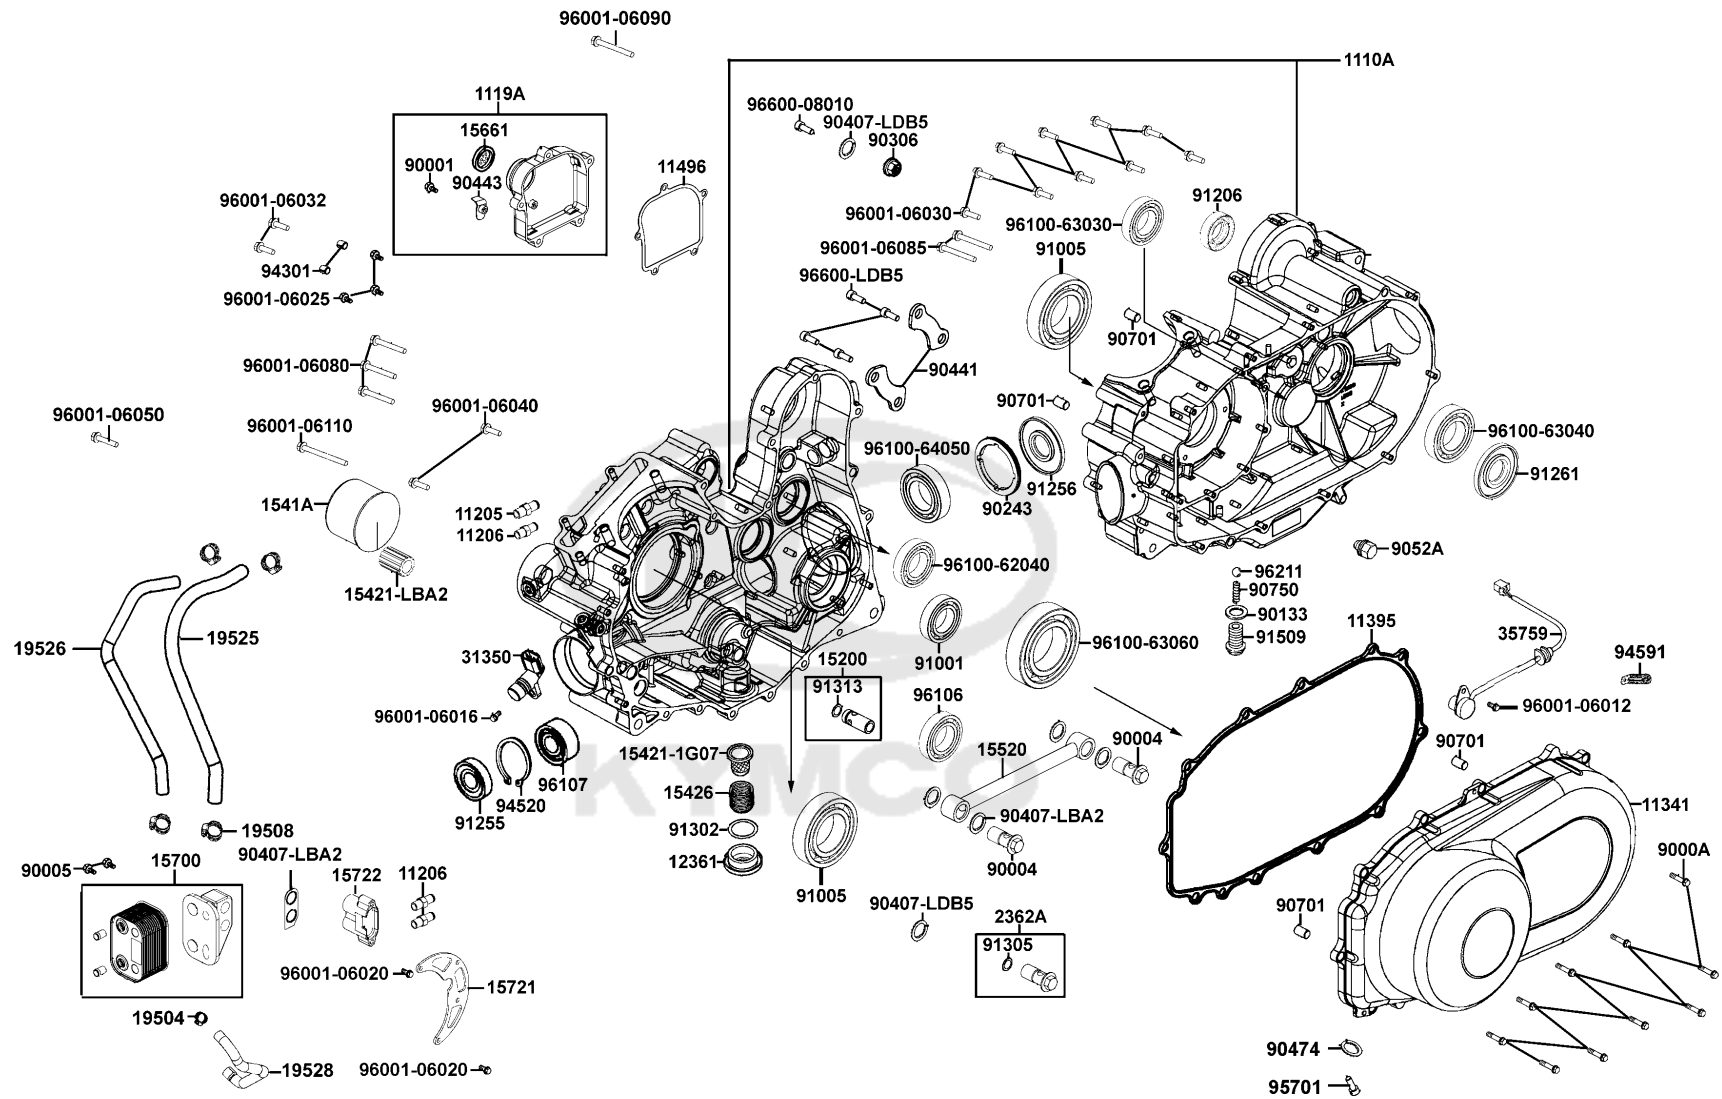

# Crank Case

Sales mark	Ref no	Part no	Description	Reg description	Regd no	E01
	1110A	1110A-LEE8-E00	CRANK ASSY R/L	CRANK ASSY R/L	1	
	1119A	1119A-LDB5-E00	CAP ASSY R CASE	CAP ASSY R CASE	1	
	11205	11205-LEE8-E00	OIL COOLER BOLTx23	OIL COOLER BOLTx23	1	
	11206	11206-LEE8-E00	OIL COOLER BOLT * 12	OIL COOLER BOLT * 12	2	
**	11341	11341-LDB5-E00	COVER LEFT	COVER LEFT	1	
	11395	11395-LDB5-E00	GASKET L COVER	GASKET L COVER	1	
	11496	11496-LDB5-E00	GASKET R CASE CAP	GASKET R CASE CAP	1	
	12361	12361-GFY6-901	HOLE CAP TAPPET ADJUSTING	HOLE CAP TAPPET ADJUSTING	1	
	15200	15200-KED9-900	OIL RELIEF VALVE ASSY	OIL RELIEF VALVE ASSY	1	
	1541A	1541A-LBA2-E00	ELEMENT COMP OIL FILTER	ELEMENT COMP OIL FILTER	1	
	15421-1G07	15421-1G07-001	SCREEN OIL FILTER	SCREEN OIL FILTER	1	
	15421-LBA2	15421-LBA2-E00	BOLT OIL FILTER	BOLT OIL FILTER	1	
	15426	15426-GAE1-921	SPG OIL FILTER SCREEN	SPRING OIL FILTER ** GE1 **	1	
	15520	15520-LDB5-E00	PIPE COMP OIL	PIPE COMP OIL	1	
	15661	15661-LBA7-900	FINDER OIL LEVEL	FINDER OIL LEVEL	1	
	15700	15700-LBA2-E00	OIL WATER HEAT EXCHANGER	OIL WATER HEAT EXCHANGER	1	
	15721	15721-LEE8-E00	STAY OIL COOLER	STAY OIL COOLER	1	
	15722	15722-LEE8-E00	COUPLE OIL COOLER	COUPLE OIL COOLER	1	
	19504	19504-LBA2-E00	CLAMP D 16.8	CLAMP D 16.8	1	
	19508	19508-LEE8-E00	CLAMP 20.0	CLAMP 20.0	4	