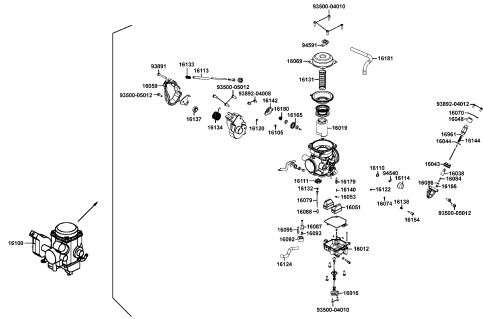

CONTENTS - ENGINE GROUP

E10 Carburetor