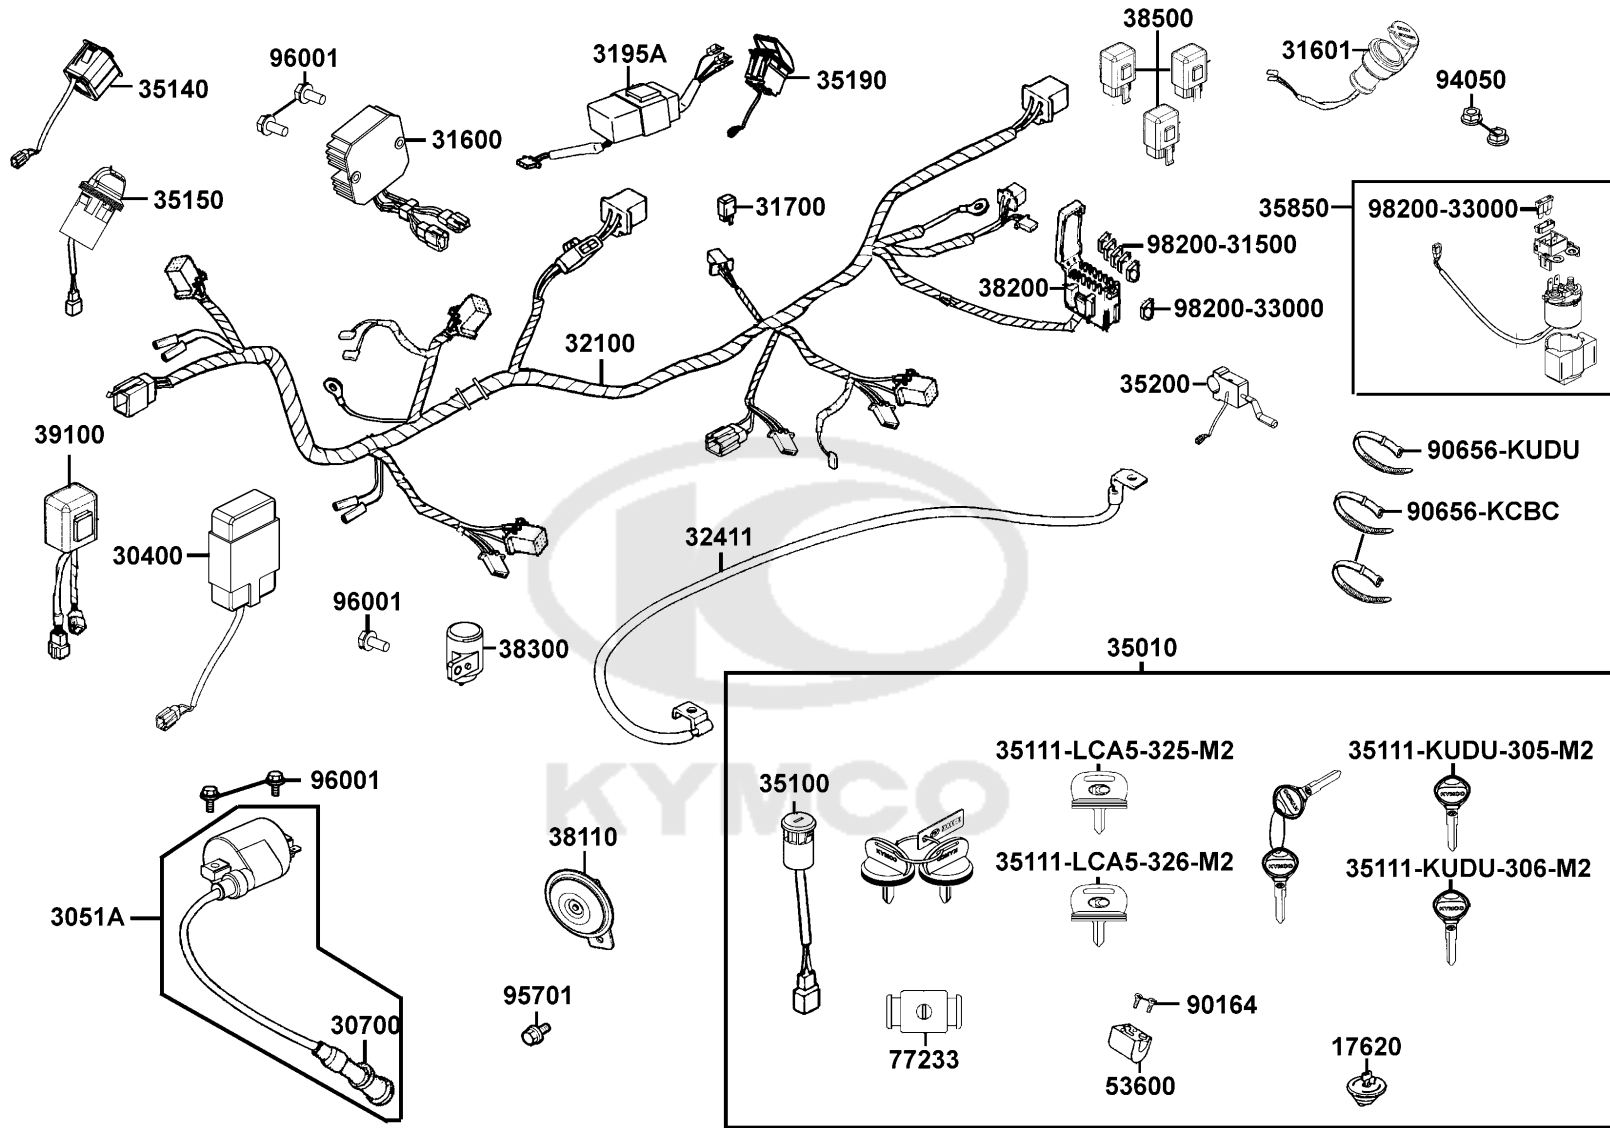

F21

Harness Wire