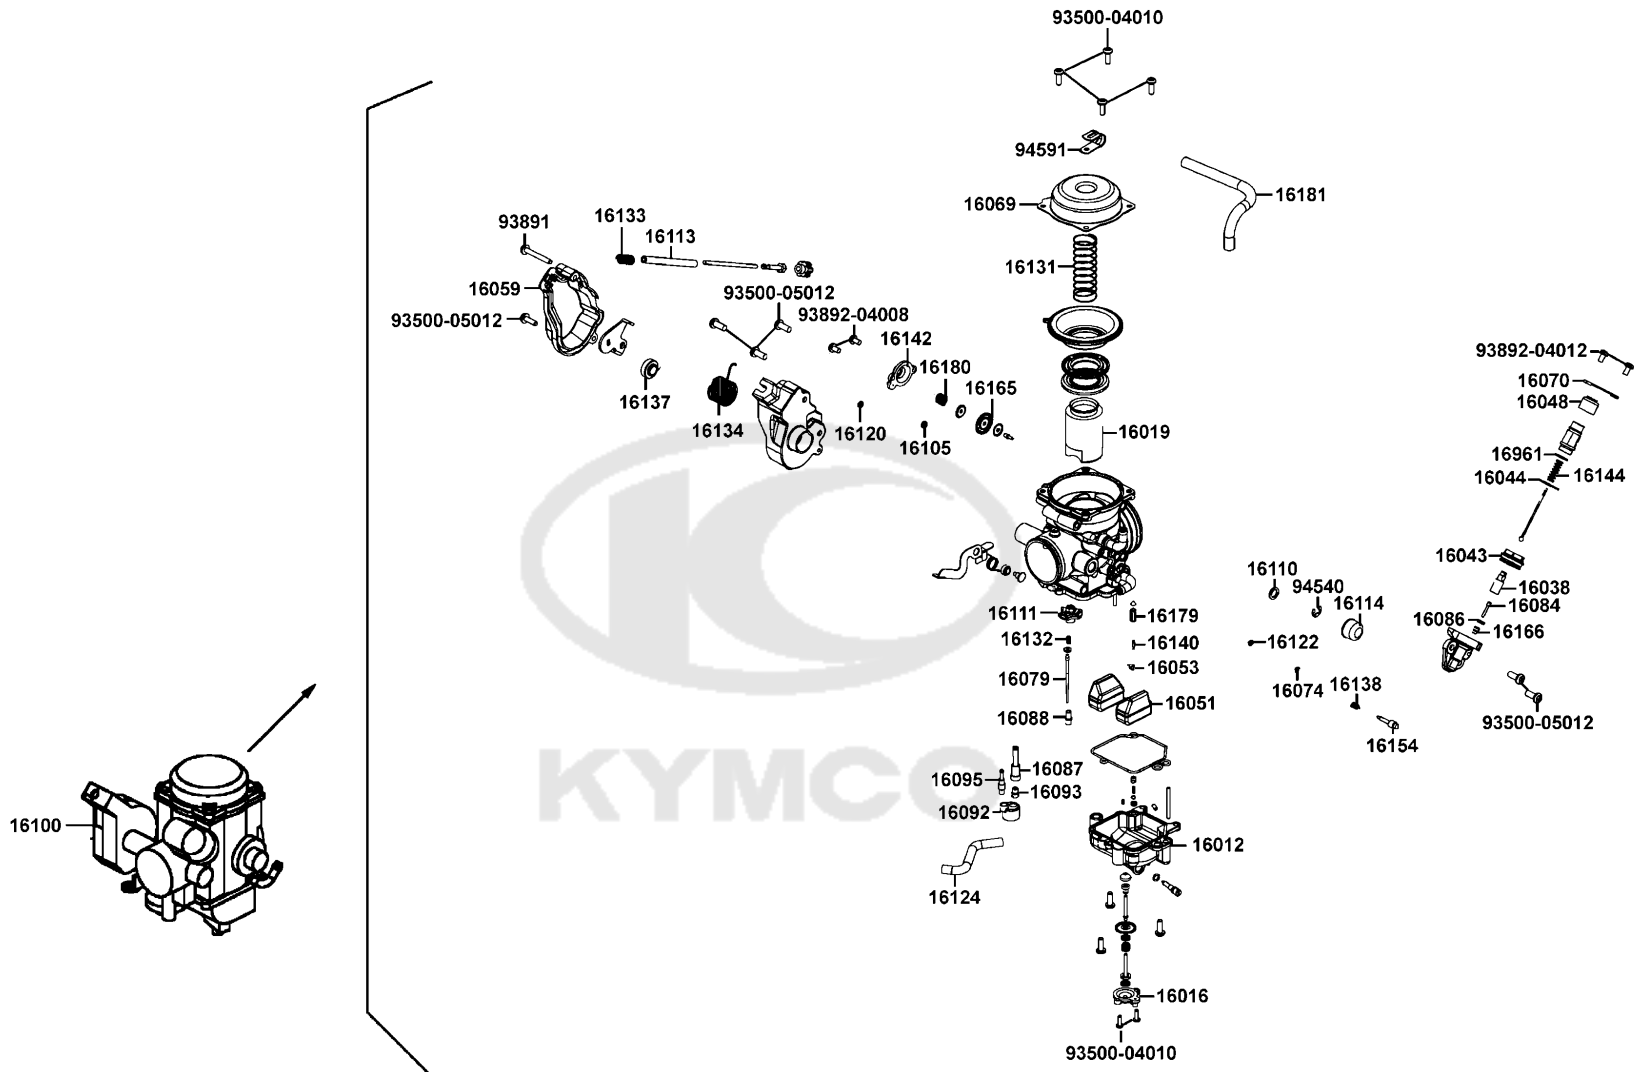

E10

Carburetor

16100