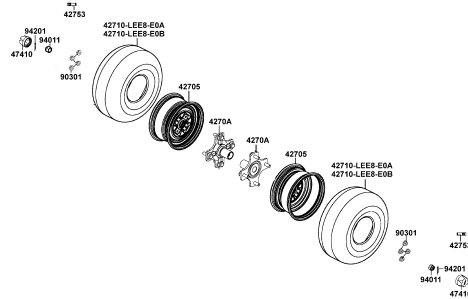

F08 Rear Wheel