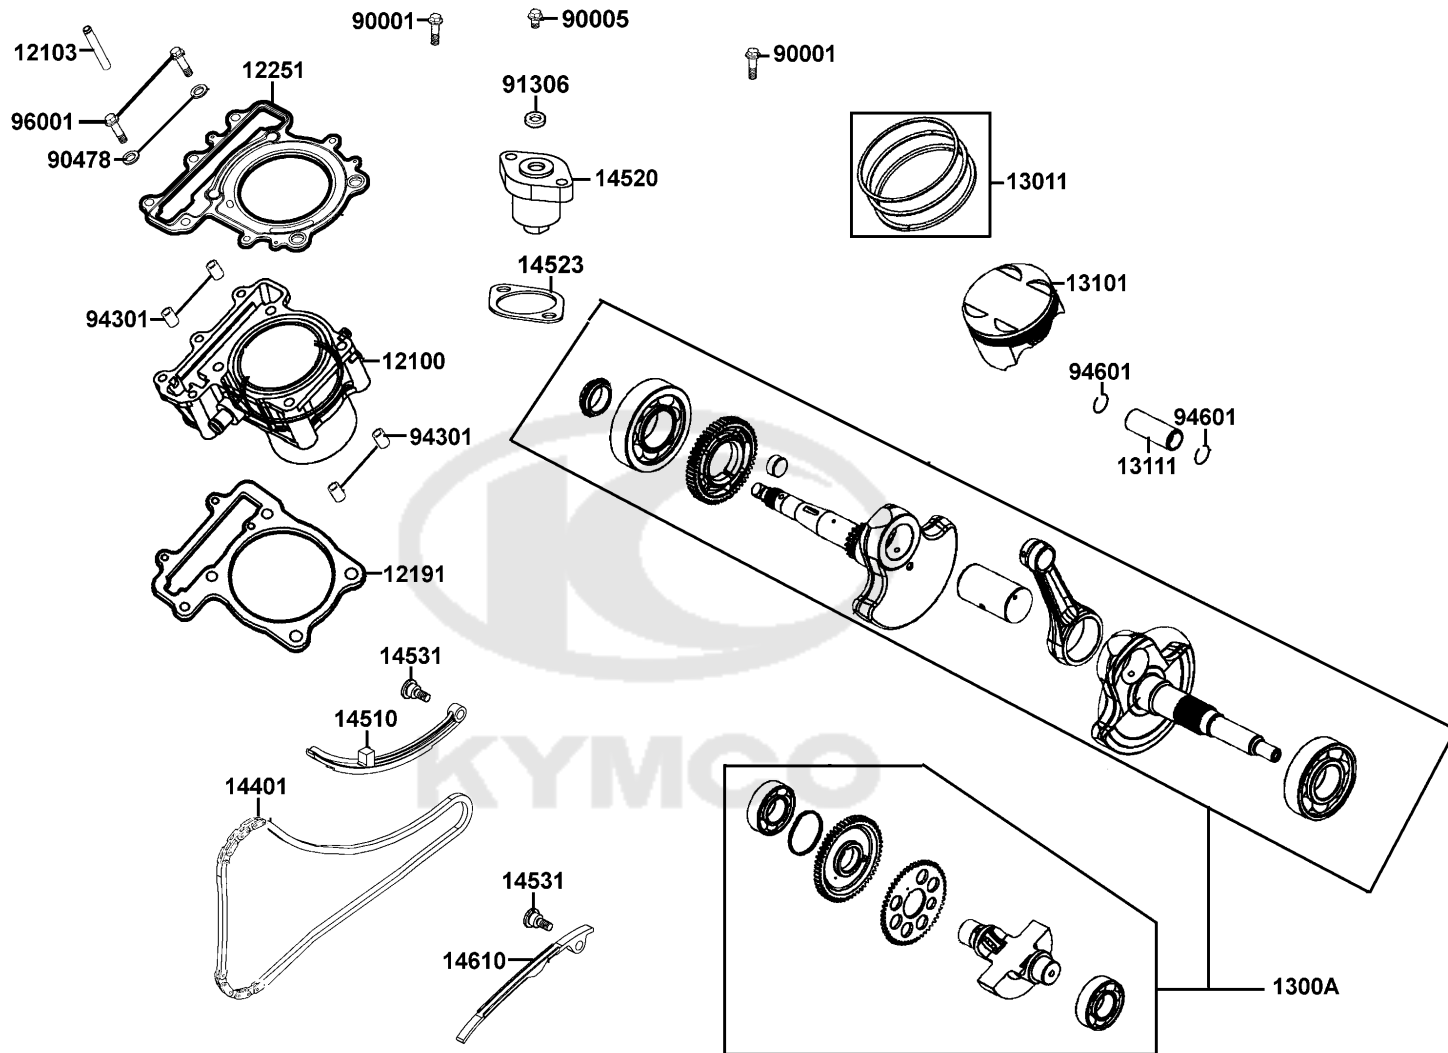

E03

Cylinder Piston Crankshaft