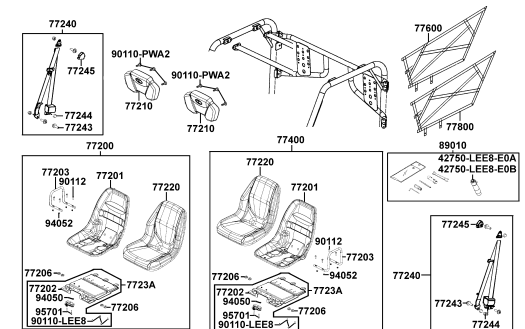

CONTENTS - FRAME GROUP

F02 Speed Meter

F03 Fender Fr

F09 Seat