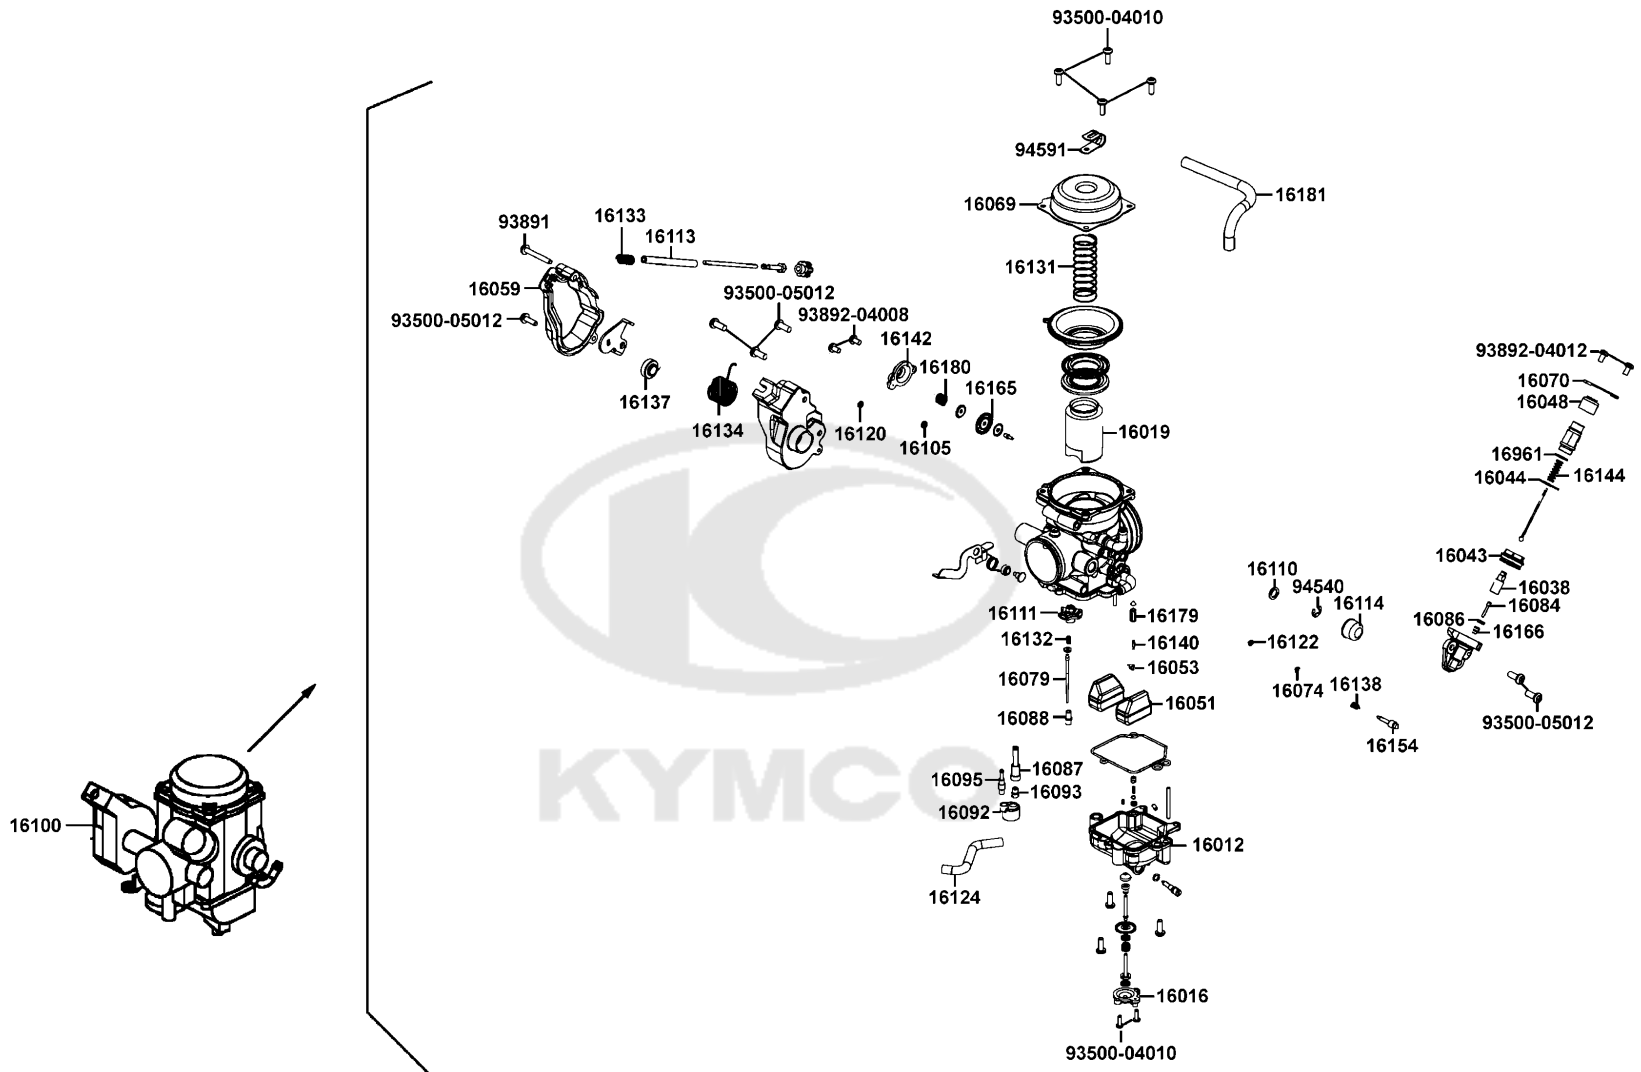

E10

Carburetor