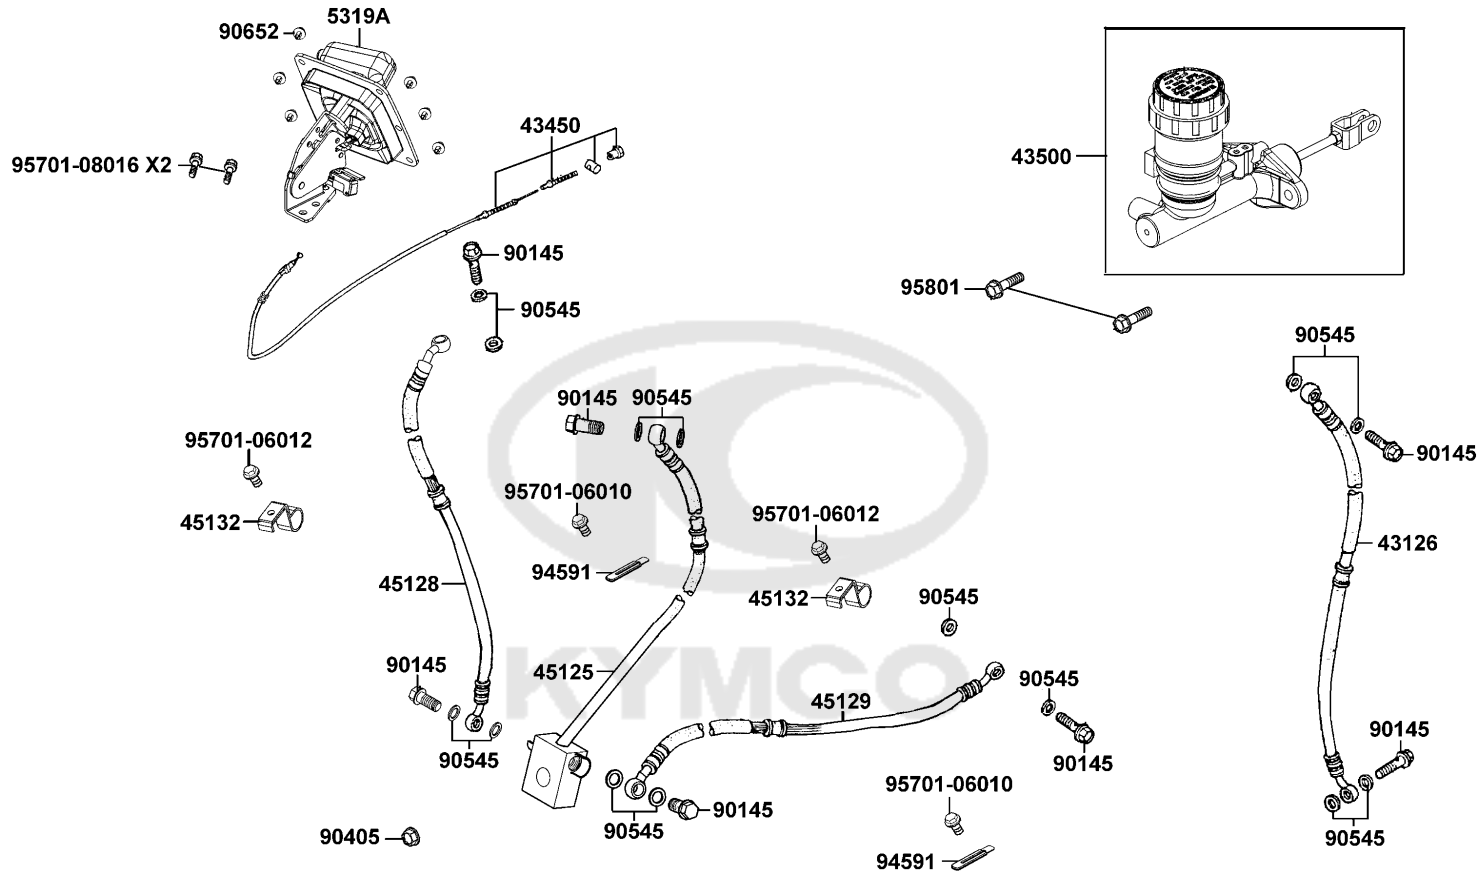

F04

Hose Assy Rr Brk