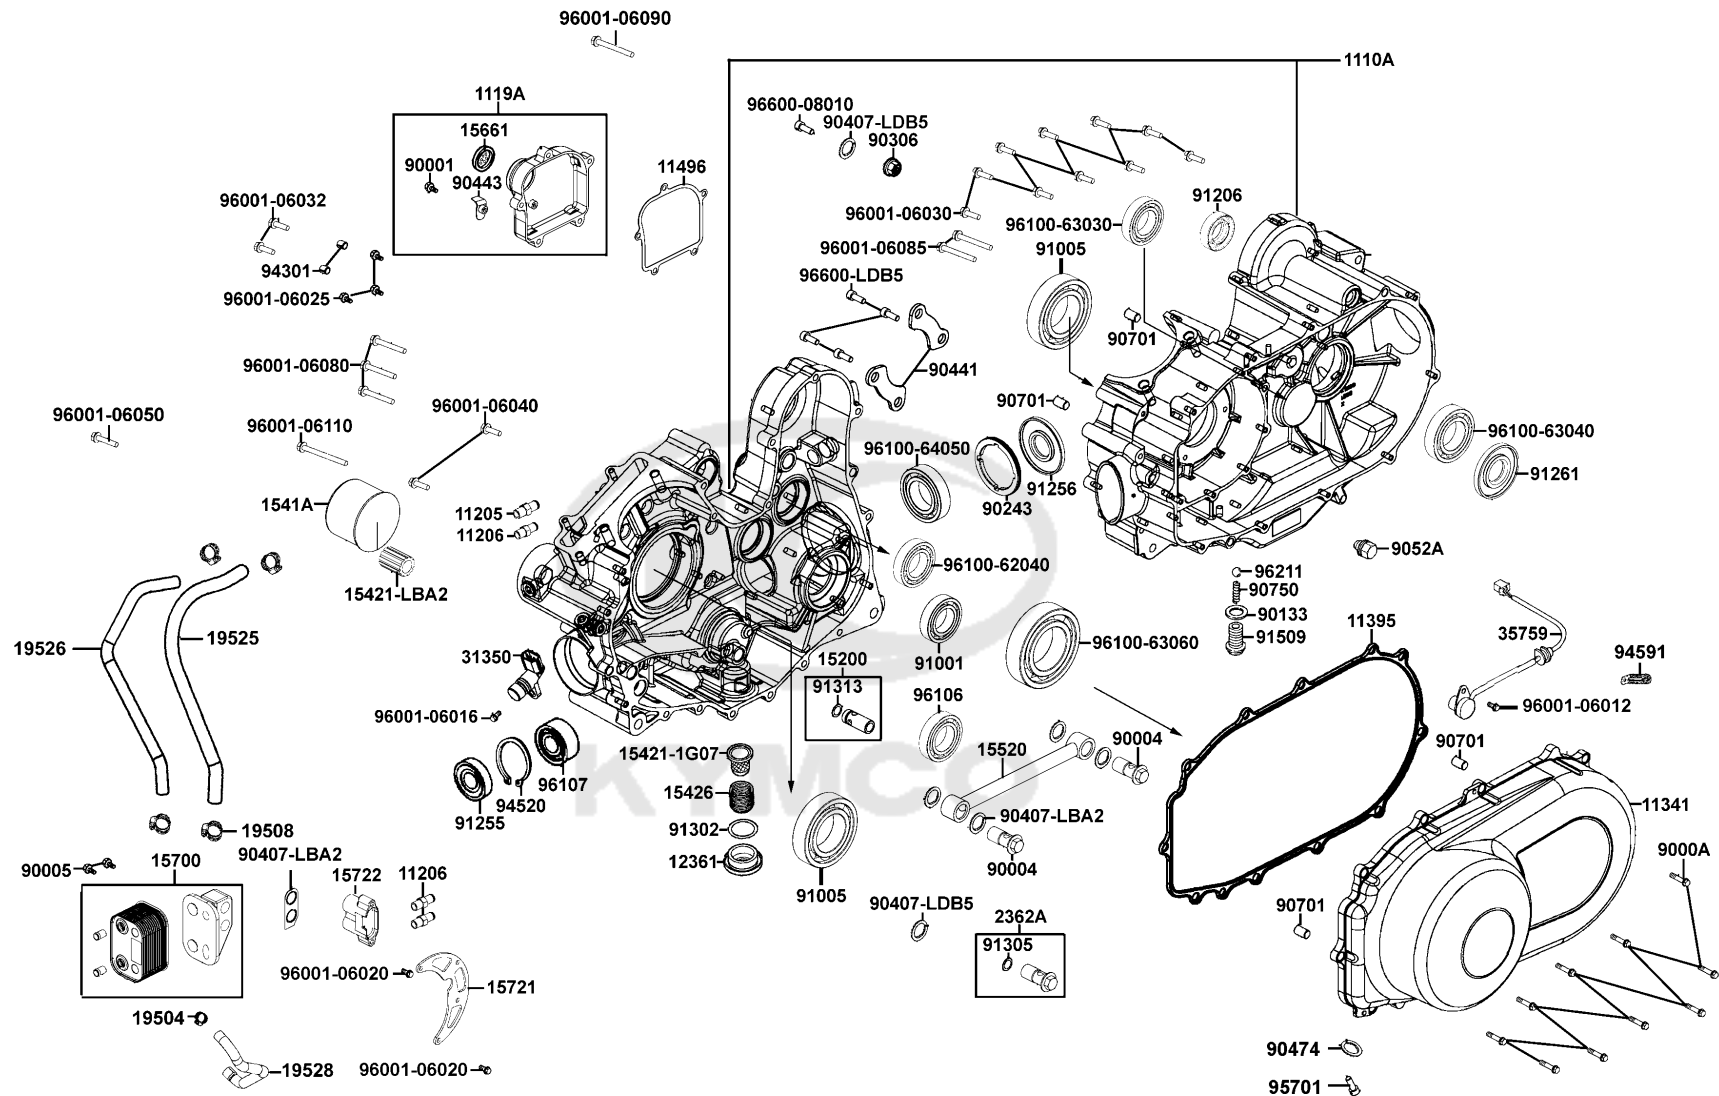

E01

Crank Case