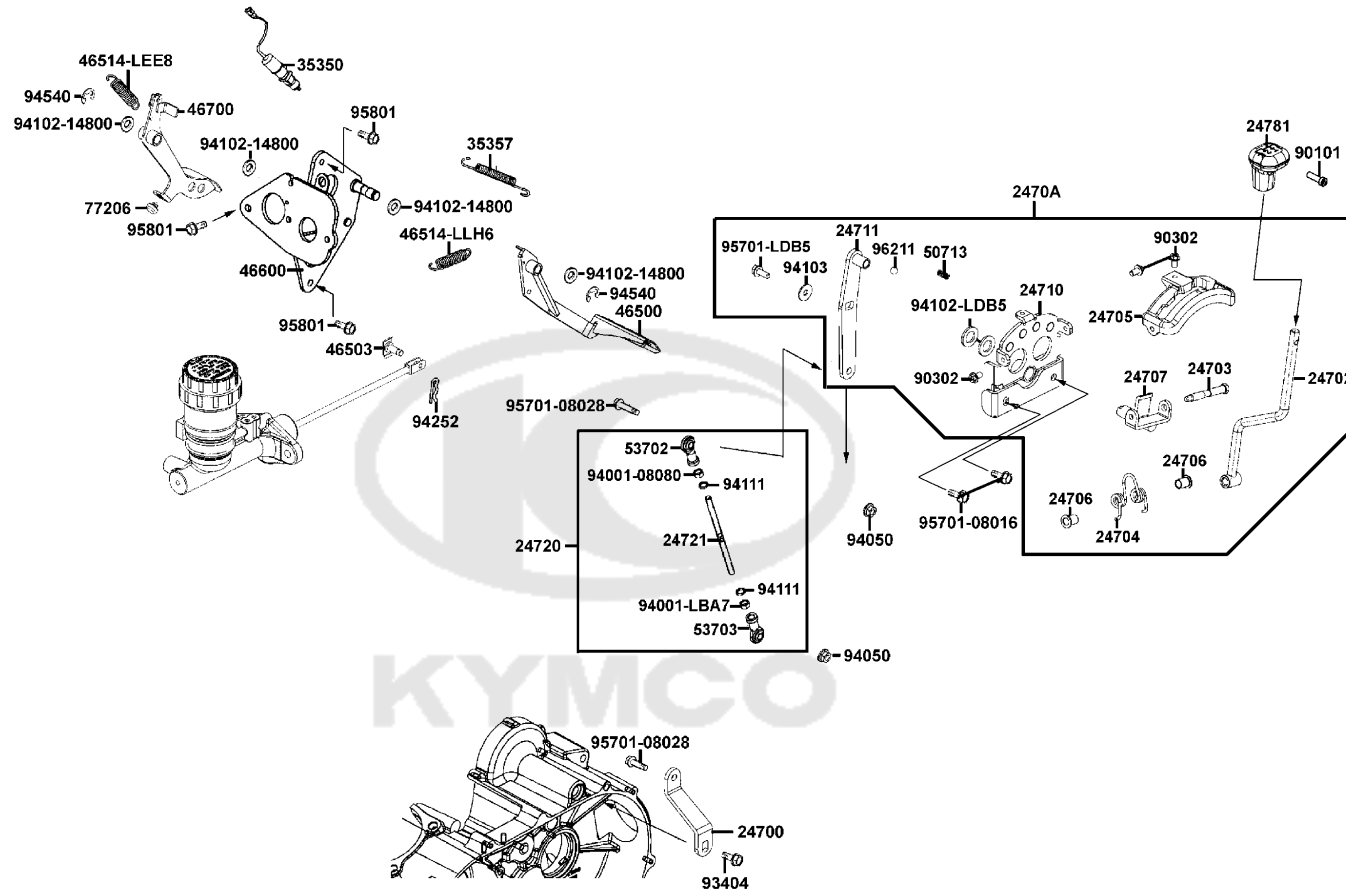

Sales mark	Ref no	Part no	Description	Reg description	Regd no	F15
	46700	46700-LEE8-E00	PEDAL THROT	PEDAL THROT	1	
	50713	50713-LDB5-E00	SPRING	SPRING	1	
	53702	53702-LBA7-900	JOINT R BALL	JOINT R BALL	1	
	53703	53703-LBA7-900	JOINT L BALL	JOINT L BALL	1	
	77206	77206-KEB7-900	RUBBER SEAT CUSH	RUBBER SEAT CUSH	1	
	90101	90101-LCA5-E00	SOCKET BOLT 5X12	SOCKET BOLT 5X12	1	
	90302	90302-LLB1-E00	BOLT-WASHER 5*12	BOLT-WASH 5X12	3	
	93404	93404-06012-06	BOLT WASH 6*12	BOLT WASH 6*12	1	
	94001-08080	94001-08080-0S	NUT HEX 8MM	NUT HEX 8MM (C)	1	
	94001-LBA7	94001-LBA7-900	NUT HEX LH 8MM	NUT HEX LH 8MM	1	
	94050	94050-08060	NUT FLANGE 8MM	NUT FLANGE 8MM	2	
	94102-14800	94102-14800	WASHER PLAIN 14*26*2.3	WASHER PLAIN 14*26*2.3	4	
	94102-LDB5	94102-LDB5-E00	WASHER PLAIN 14MM	WASHER PLAIN 14MM	2	
	94103	94103-06800	WASH PLAIN 6MM	SPECIAL WASHERC	1	
	94111	94111-08800	WASHER SPG 8MM	WASHER SPG 8MM (C)	2	
	94252	94252-08000	LOCK PIN 8MM	LOCK PIN 8MM	1	
	94540	94540-12028	E RING 12	E RING 12	2	
	95701-08016	95701-08016-06	BOLT FLANGE 8*16	BOLT FLANGE 8*16	2	
	95701-08028	95701-08028-06	BOLT FLANGE 8*28	BOLT FLANGE 8*28	2	
	95701-LDB5	95701-LDB5-E00	BOLT FLANGE 6*16	BOLT FLANGE 6*16	1	