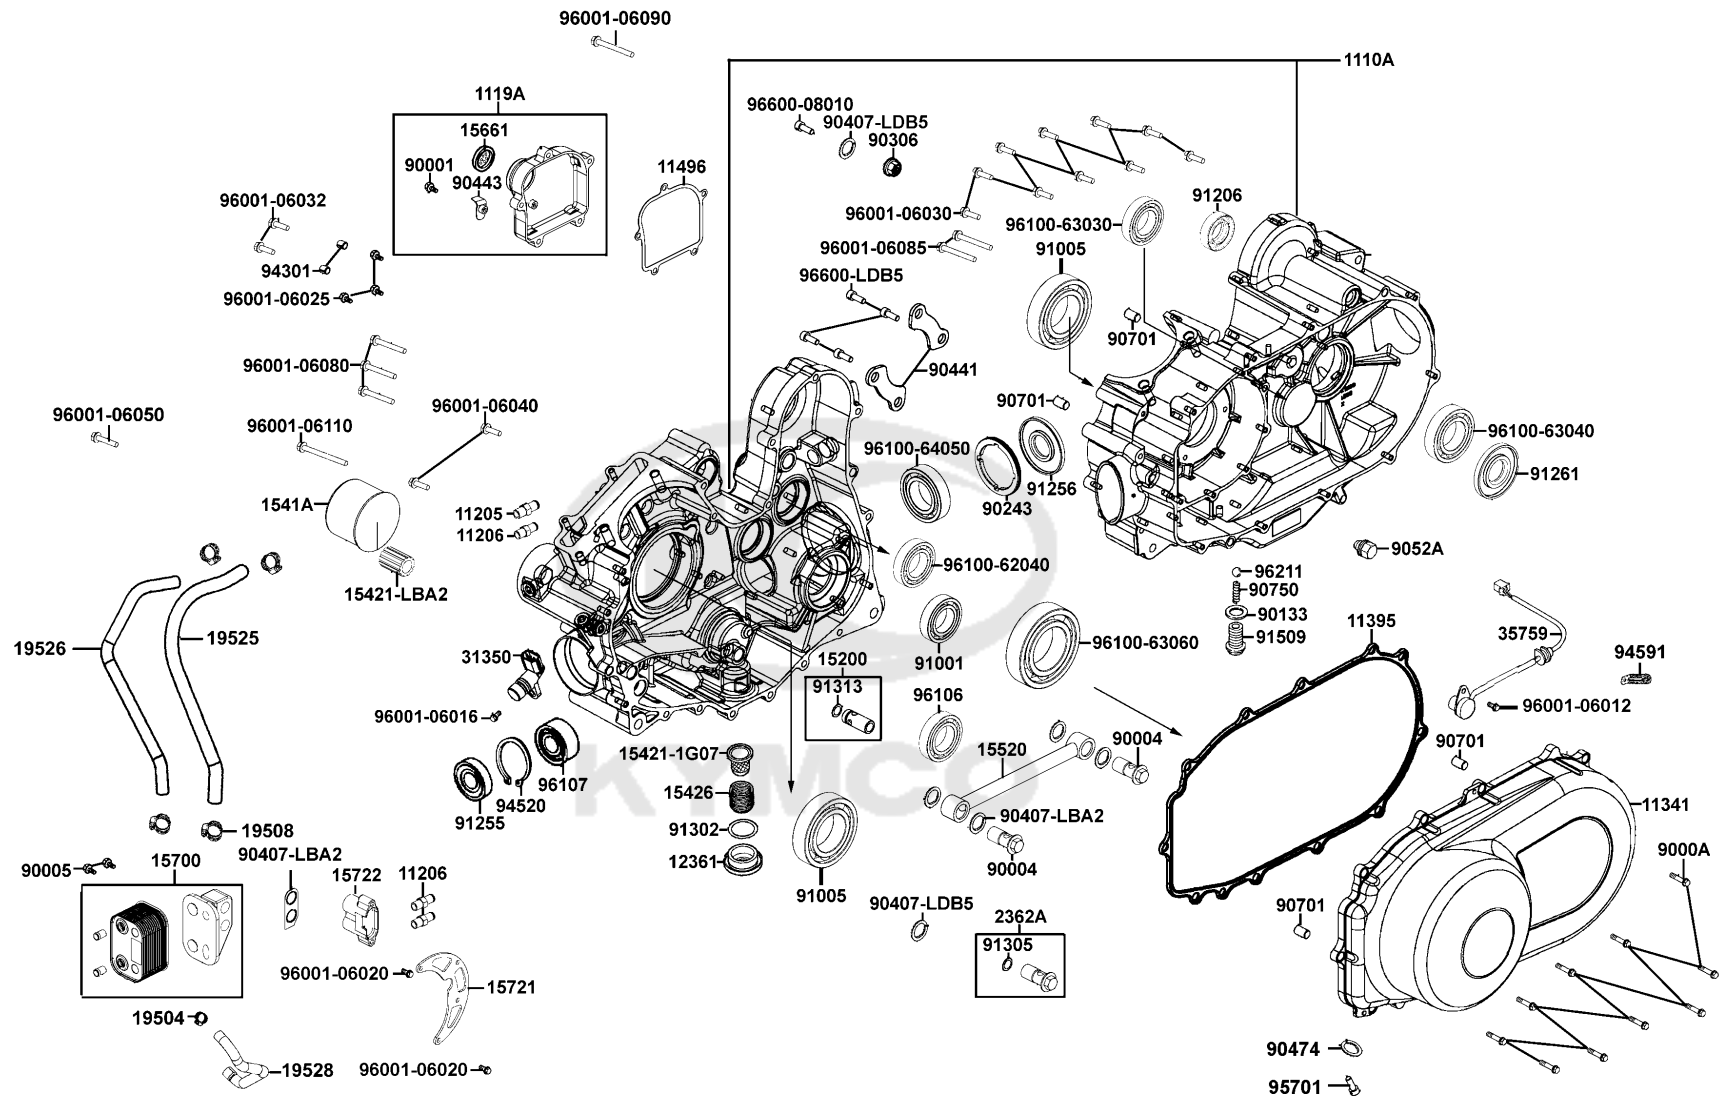

E01

Crank Case