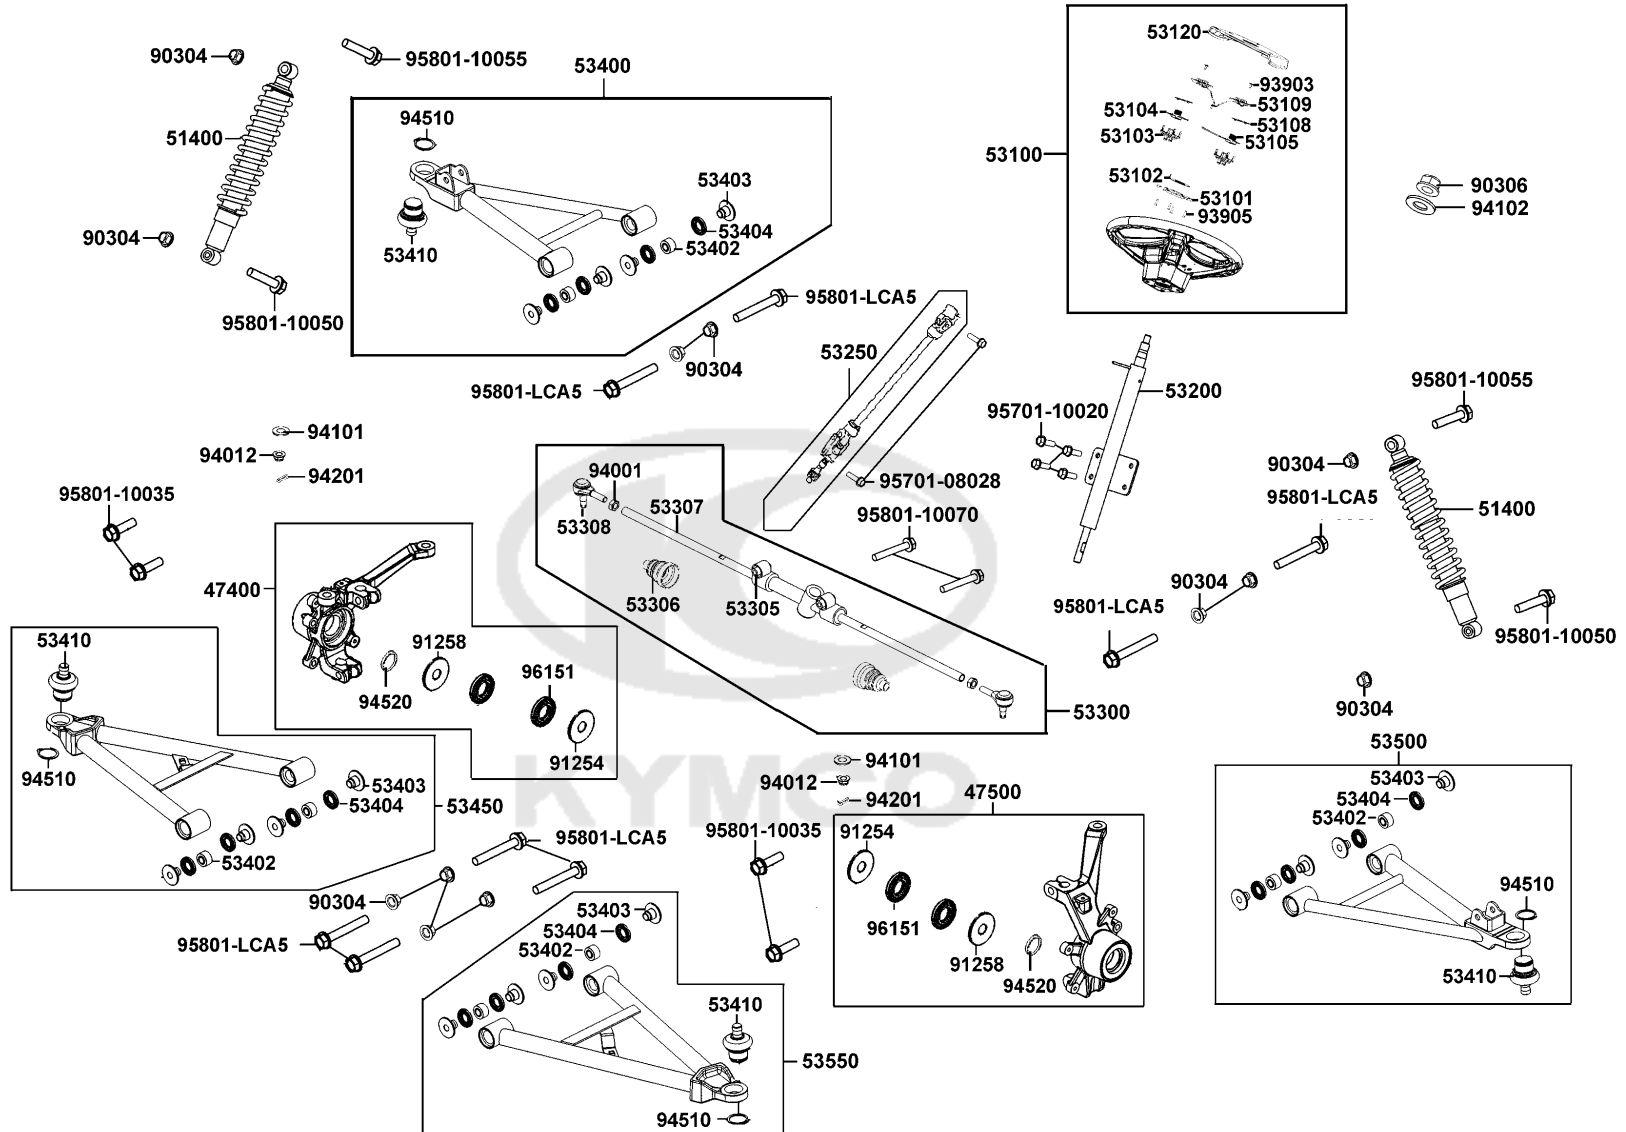

# Cushion Assy Fr Wheel Assy Steering

Sales mark	Ref no	Part no	Description	Reg description	Regd no	F06
	47400	47400-LEE8-900	KNUCKLE ASSY STEERING-RH	KNUCKLE ASSY STEERING-RH	1	
	47500	47500-LEE8-900	KNUCKLE ASSY STEERING-LH	KNUCKLE ASSY STEERING-LH	1	
**	51400	51400-LEE8-E00	CUSHION ASSY FR	CUSHION ASSY FR	2	
	53100	53100-LEE8-E00	WHEEL ASSY STEERING	WHEEL ASSY STEERING	1	
	53101	53101-LEE8-E00	STAY LOCK	STAY LOCK	1	
	53102	53102-LEE8-E00	PLATE ELECTRIC	PLATE ELECTRIC	1	
	53103	53103-LEE8-E00	FIXTURE DOWN CU	FIXTURE DOWN CU	2	
	53104	53104-LEE8-E00	CU DOWN	CU DOWN	2	
	53105	53105-LEE8-E00	SPRING	SPRING	2	
	53108	53108-LEE8-E00	CU UP	CU UP	2	
	53109	53109-LEE8-E00	FIXTURE UP CU	FIXTURE UP CU	2	
	53120	53120-LEE8-E00	COVER WHEEL	COVER WHEEL	1	
	53200	53200-LEE8-E00	COLUMN STEERING	COLUMN STEERING	1	
	53250	53250-LEE8-E00	STEERING SHAFT ASSY	STEERING SHAFT ASSY	1	
	53300	53300-LEE8-E00	STEERING ASSY	STEERING ASSY	1	
	53305	53305-LEE8-E00	BUSH	BUSH	2	
	53306	53306-LEE8-E00	BOOT	BOOT	2	
	53307	53307-LEE8-E00	TIE ROD	TIE ROD	2	
	53308	53308-LEE8-E00	BALL JOINT TIE ROD	BALL JOINT TIE ROD	2	
**	53400	53400-LEE8-E00	ARM ASSY FR R SWING UP	ARM ASSY FR R SWING UP	1	