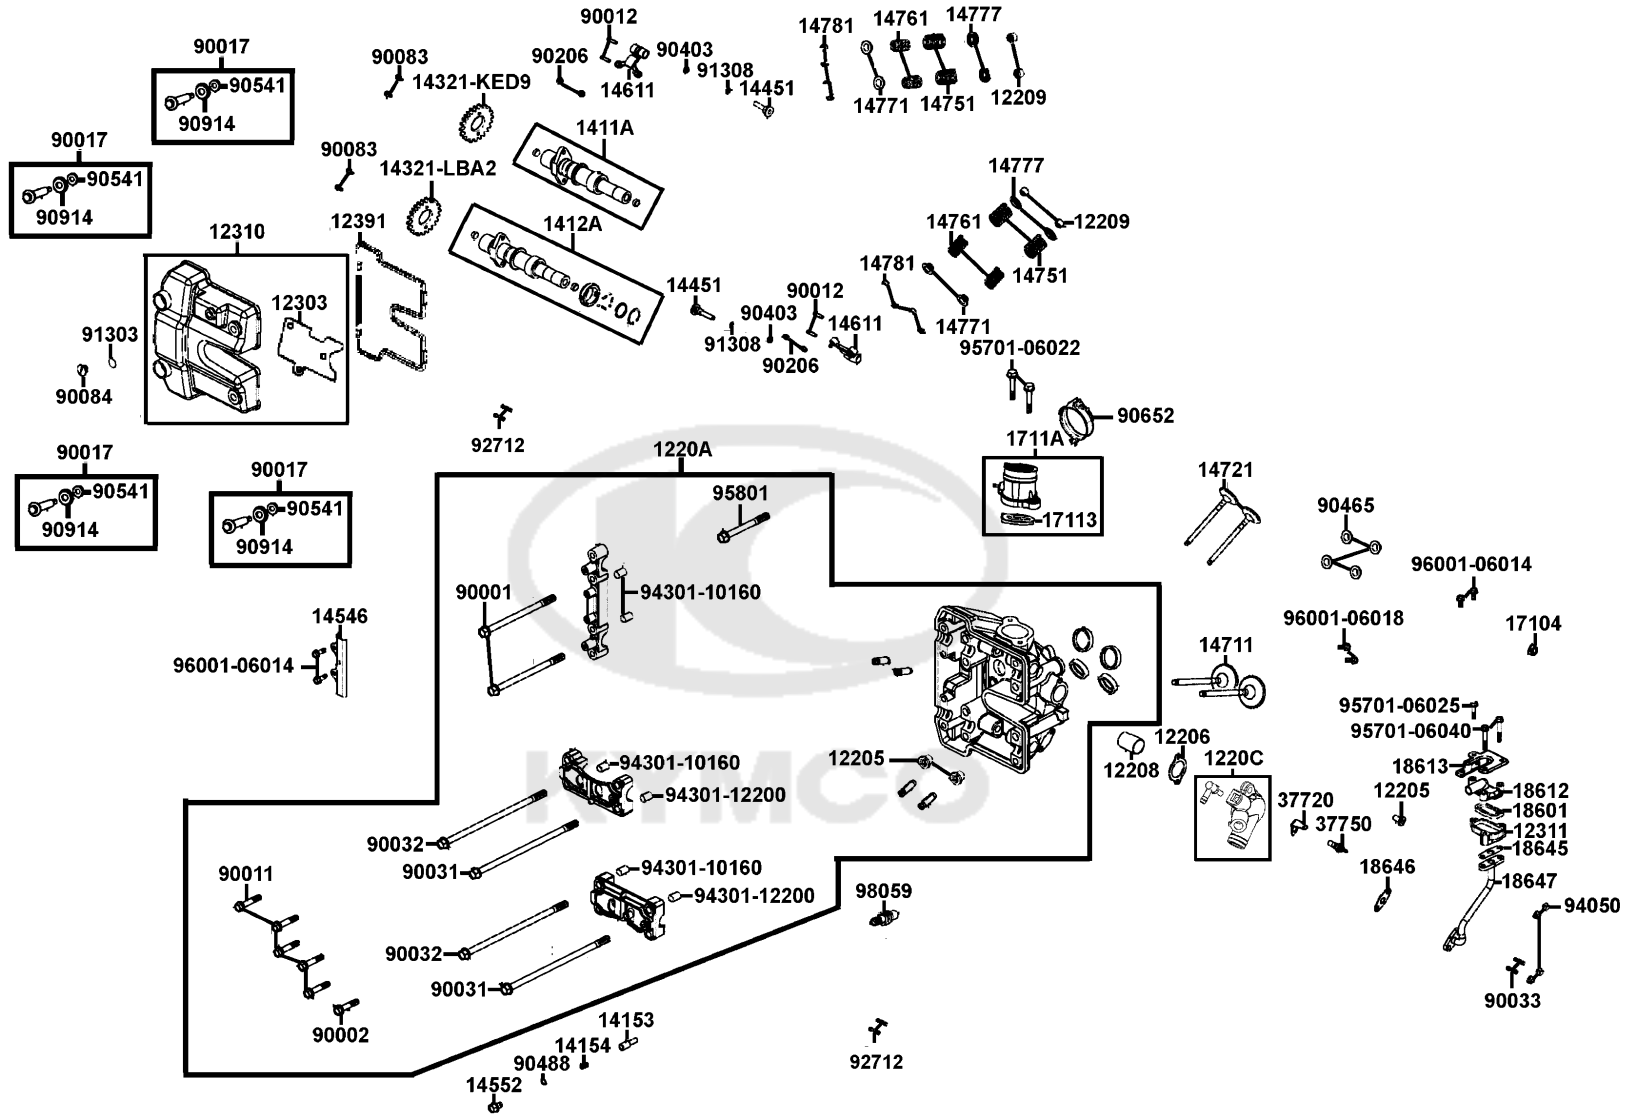

E02

Cylinder Head Cover Cylinder Head