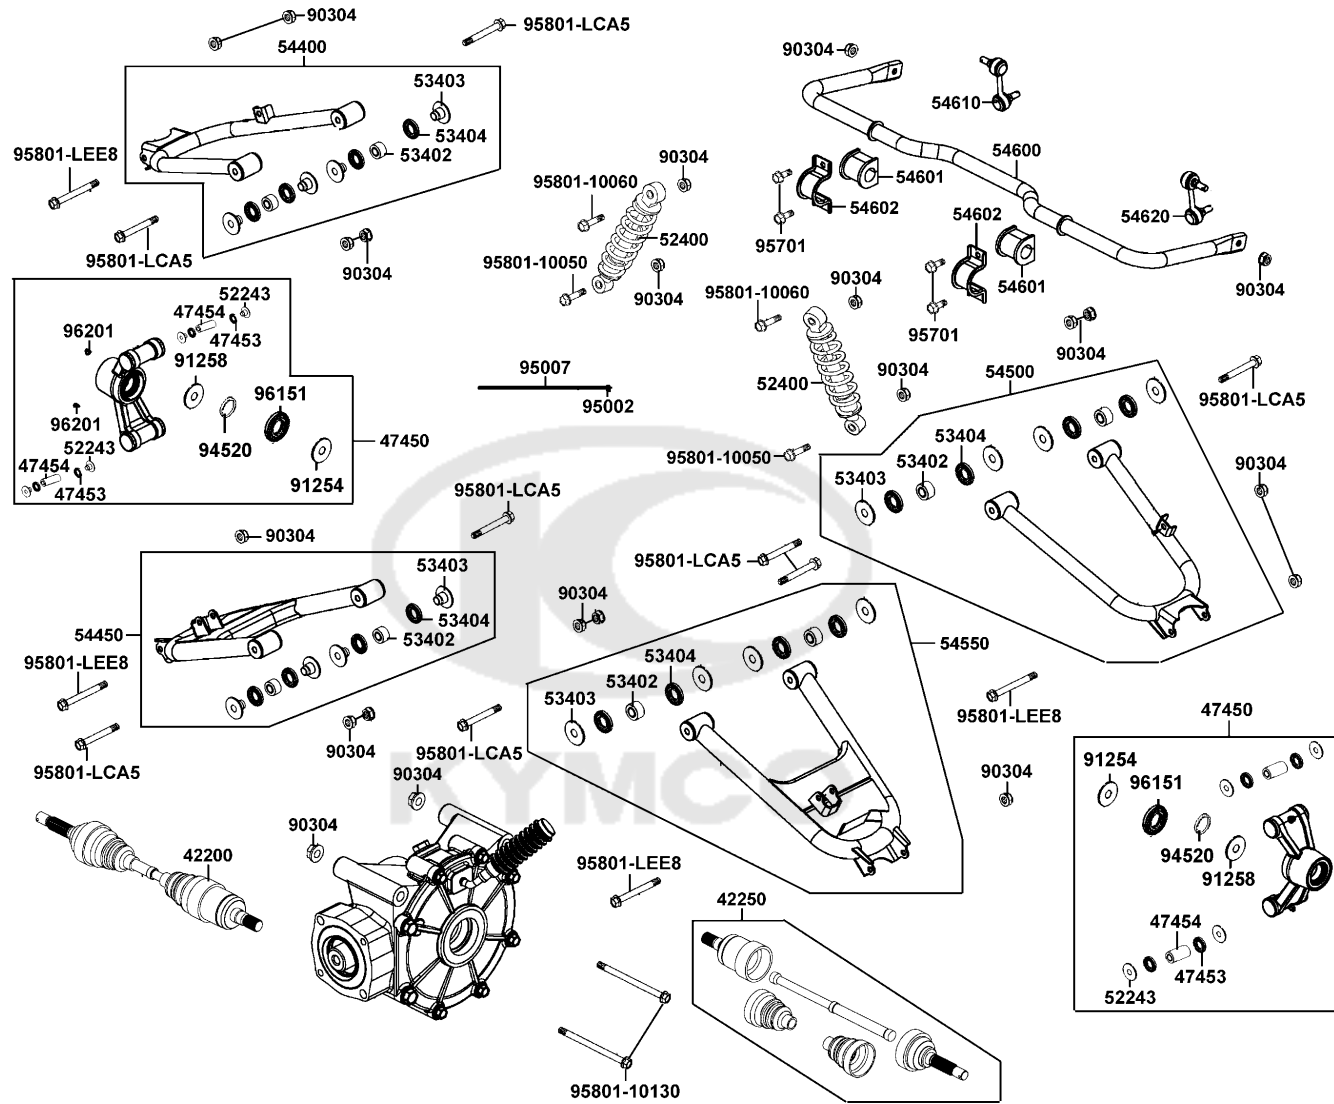

Cushion Right Arm Rr Swing