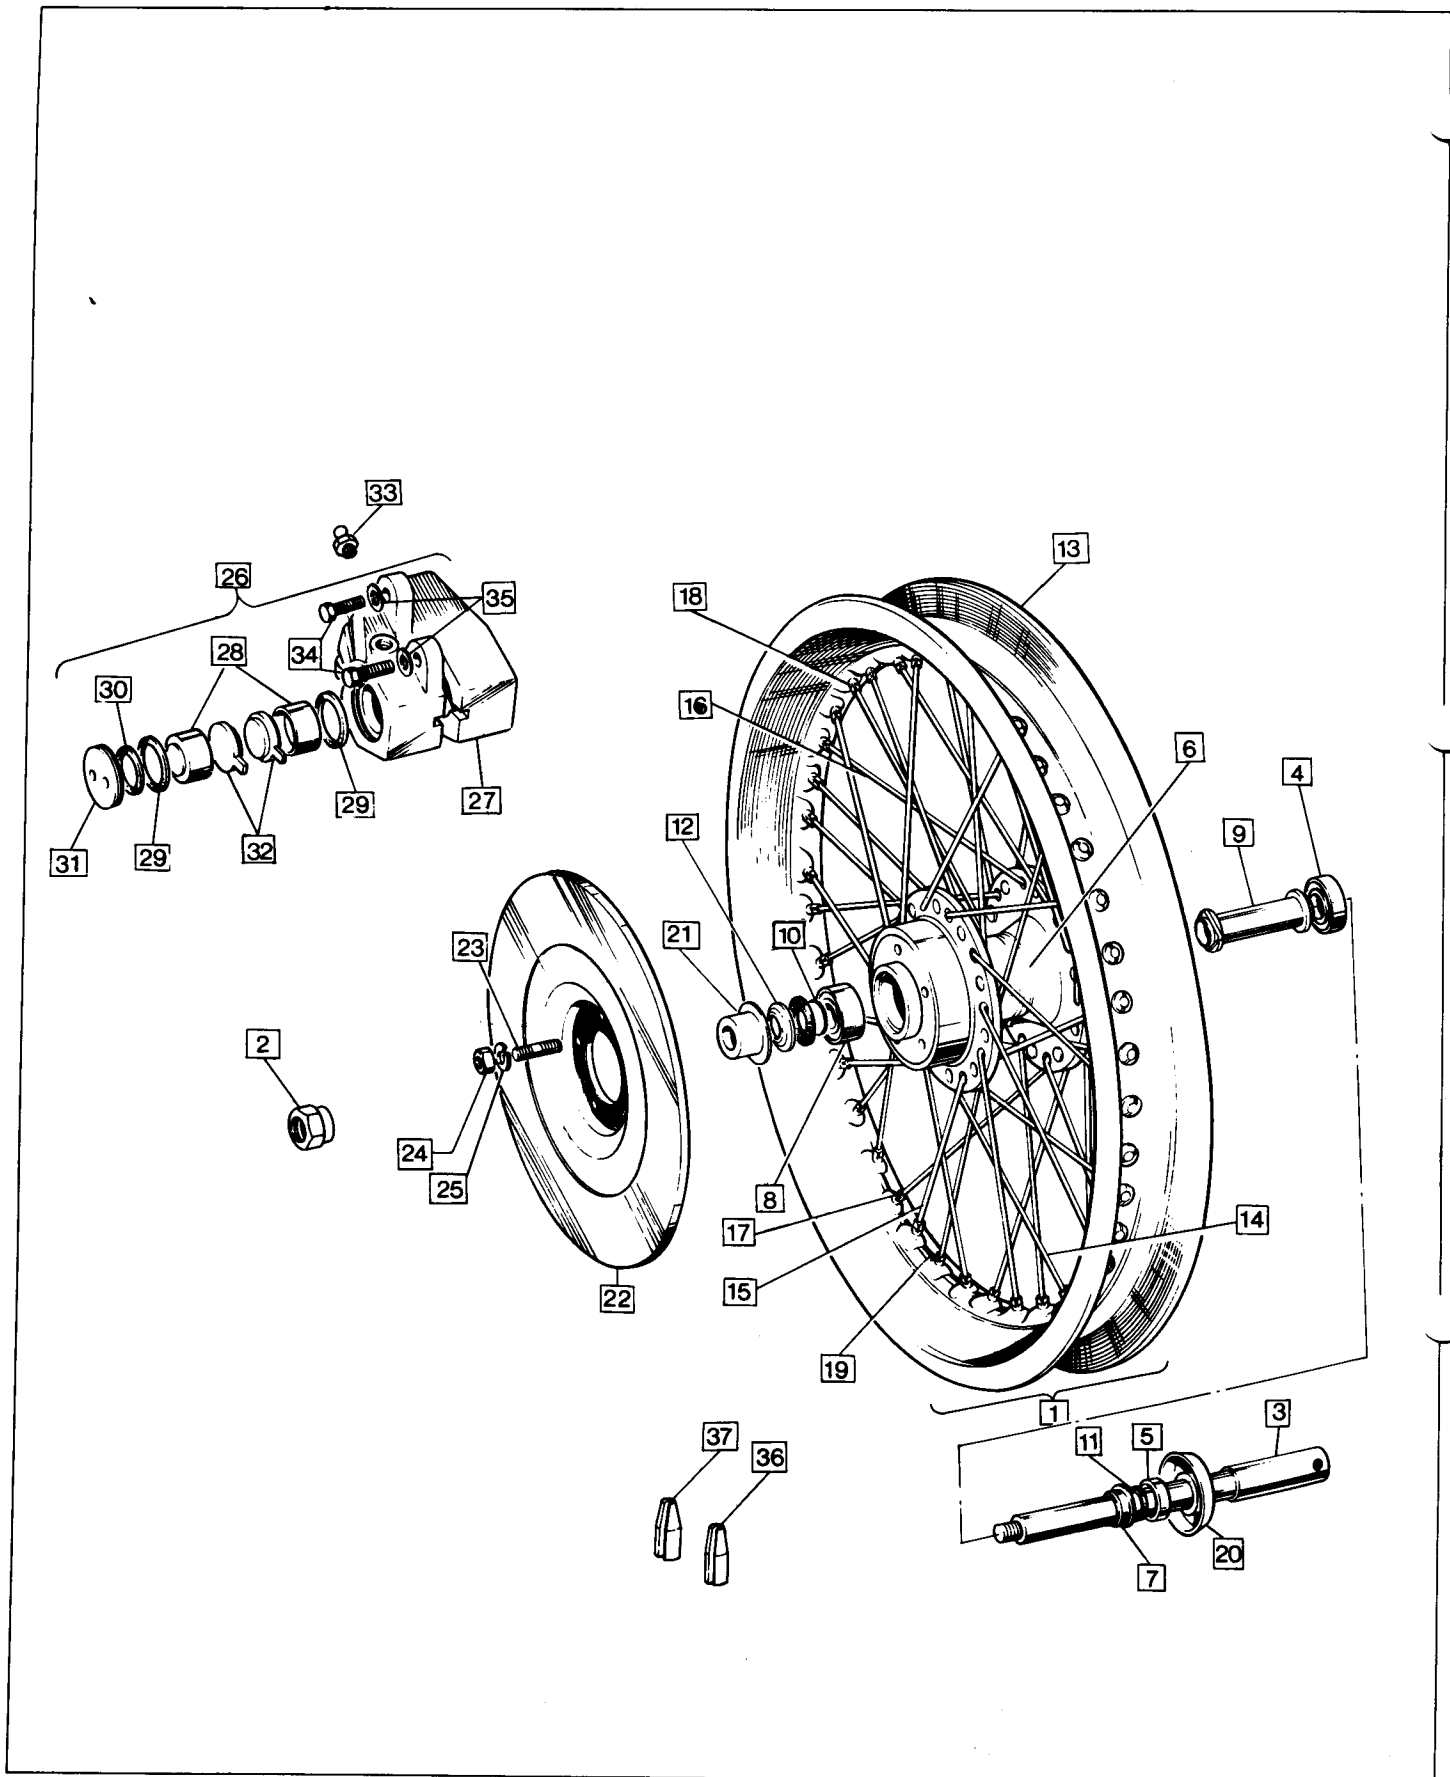

Front Wheel and Brake (Disc Type)

Front Wheel and Brake (Disc Type) 18

Plate No.	Part No.	Description	Qty.	Bin No.	Price
1	061950	Rim and Hub Assembly	1	.....	.....
2	060361	Spindle Nut	1	.....	.....
3	060362	Wheel Spindle	1	.....	.....
4	040100	Bearing, L.H.	1	.....	.....
5	060363	Bearing Lockring	1	.....	.....
6	062867	Hub Shell c/w Bearing, Spacer, etc.	1	.....	.....
7	063919	Spacer	1	.....	.....
8	NM.17721	Bearing, R.H.	1	.....	.....
9	061955	Spacer	1	.....	.....
10	062071	Washer	1	.....	.....
11	NM.E6885	Seal	2	.....	.....
12	NM.19714	Washer	1	.....	.....
13	061951	Rim WM2 - 19	1	.....	.....
14	063924	Spoke, R.H. Inner	10	.....	.....
15	063925	Spoke, R.H. Outer	10	.....	.....
16	063922	Spoke, L.H. Inner	10	.....	.....
17	063923	Spoke, L.H. Outer	10	.....	.....
18	062595	Spoke Nipple, R.H.	20	.....	.....
19	063207	Spoke Nipple, L.H.	20	.....	.....
20	063918	Dust Cover	1	.....	.....
21	062448	Spacer, R.H.	1	.....	.....
22	061885	Disc	1	.....	.....
23	061960	Stud	5	.....	.....
24	060348	Nut	5	.....	.....
25	0700120	Washer	5	.....	.....
26	061926	Caliper Assembly	1	.....	.....
27	061927	*Caliper	1	.....	.....
28	061896	Piston	2	.....	.....
29	061930	Seal	2	.....	.....
30	062187	Seal	1	.....	.....
31	062185	End Plug	1	.....	.....
32	061894	Friction Pads	2	.....	.....
33	061929	Bleed Nipple	1	.....	.....
34	0700291	Screw	2	.....	.....
35	26634	Spring Washer	2	.....	.....
36	064618	Balance Weight, 17 grammes	AR	.....	.....
37	064620	Balance Weight, 25 grammes	AR	.....	.....
Not illus.	064243	Caliper Assembly Repair Kit	AR	.....	.....

*Not available separately