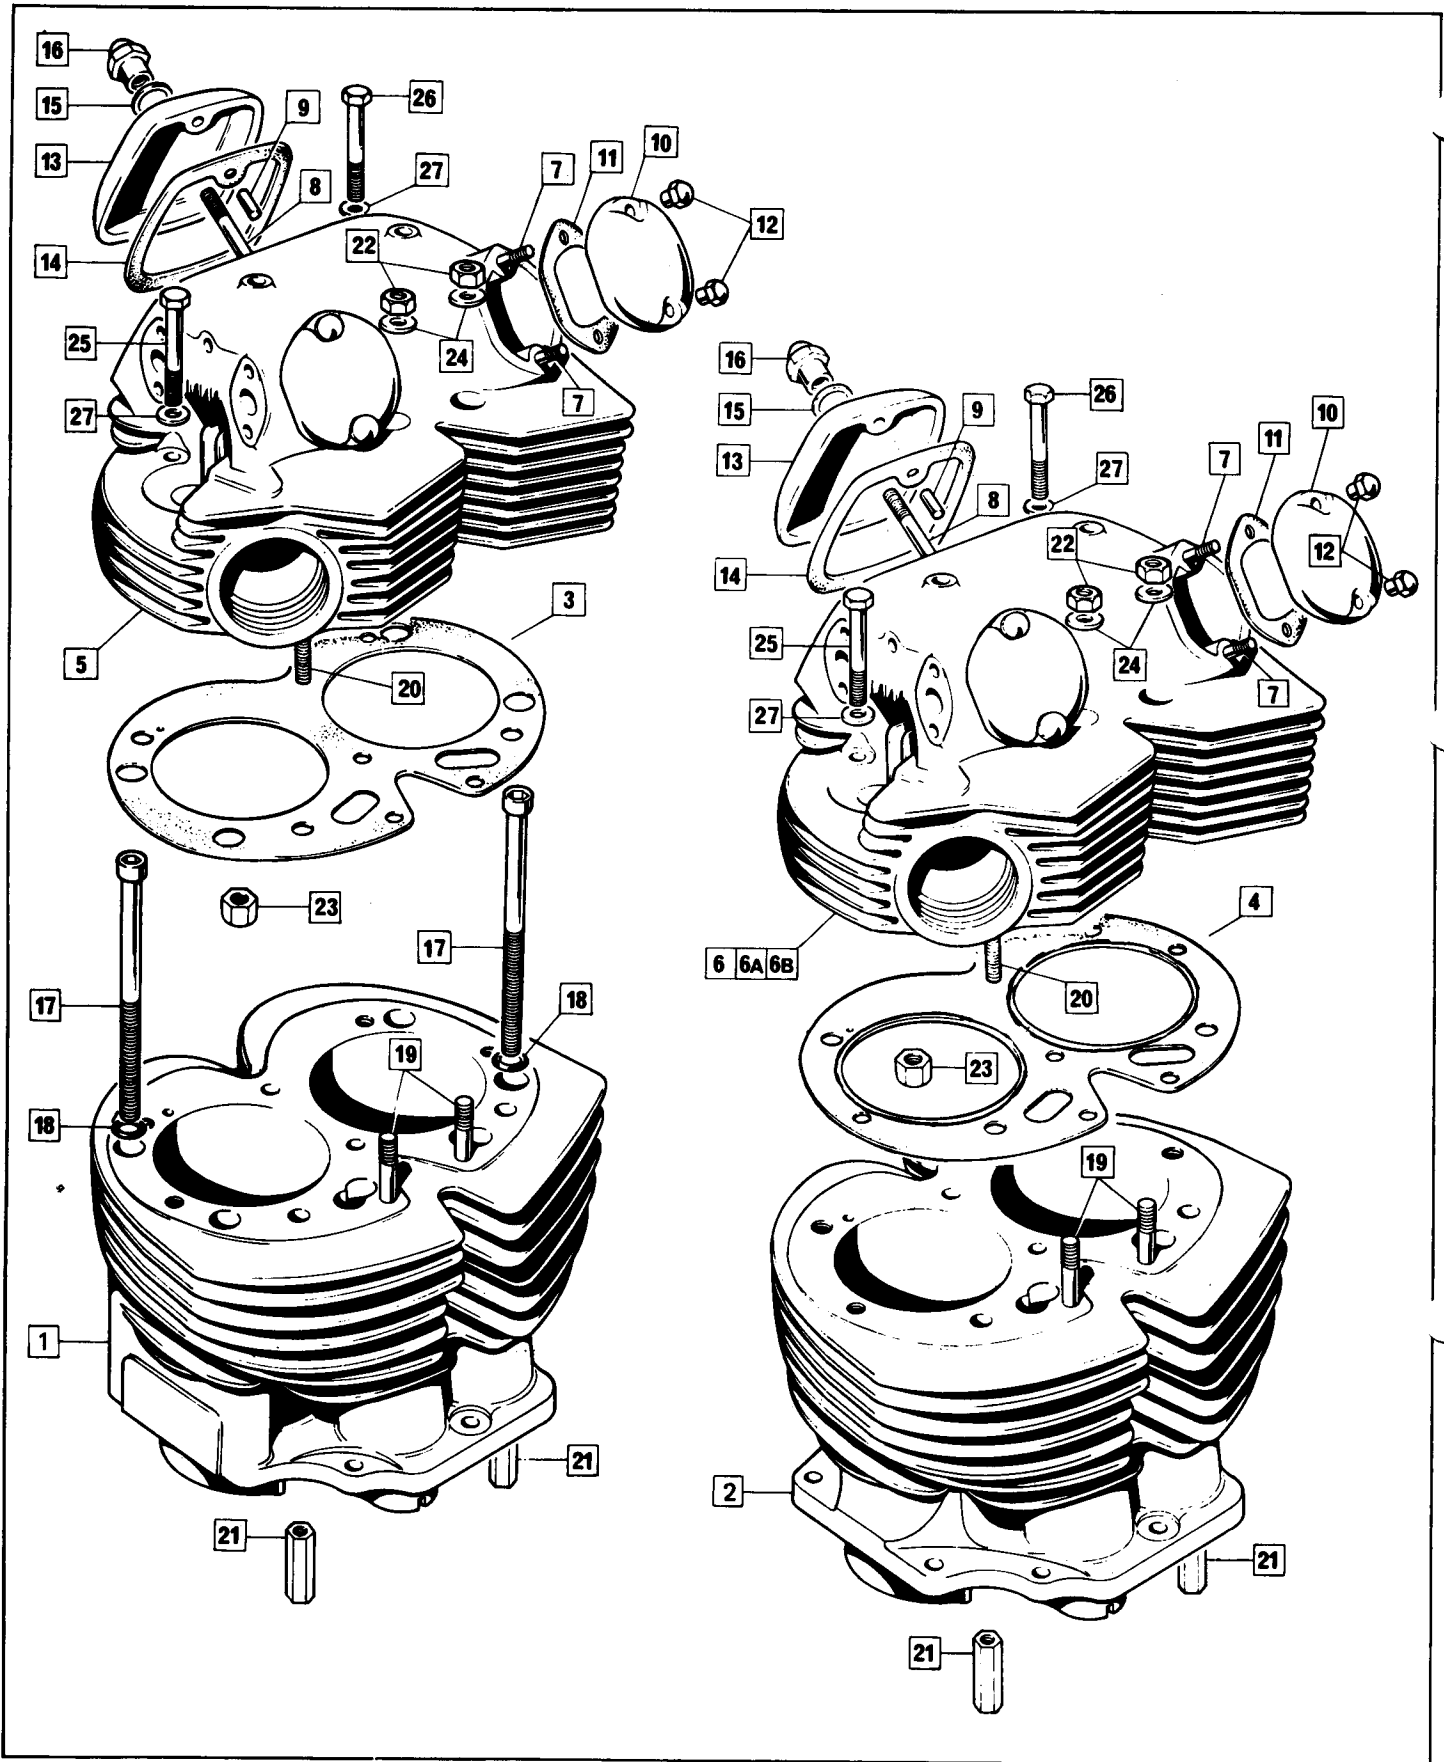

Engine: Cylinder, Cylinder Head
750 and 850

Engine: Cylinder, Cylinder Head 750 and 850

2

Plate No.	Part No.	Description	Qty.	Bin No.	Price
1	063823	Cylinder 850	1	.....	.....
2	061705	Cylinder 750	1	.....	.....
3	065051	Cylinder Head Gasket 850 (eyeletted)	1	.....	.....
4	063844	Cylinder Head Gasket 750 (eyeletted)	1	.....	.....
5	064038	Cylinder Head 850	1	.....	.....
6	060988	Cylinder Head 750 30 mm. Low Compression (marked RH1)	1	.....	.....
6A	064097	Cylinder Head 750 32 mm. High Compression (marked RH6)	1	.....	.....
6B	064048	Cylinder Head 750 32 mm. Low Compression (marked RH5)	1	.....	.....
7	NMT2252	Rocker Cover Stud – Front	4	.....	.....
8	NM18033	Rocker Cover Stud – Rear	1	.....	.....
9	000579	Rocker Cover Dowel	1	.....	.....
10	NM18093A	Rocker Cover Front	2	.....	.....
11	NMT2088	Rocker Cover Gasket – Front	2	.....	.....
12	NMT2085	Rocker Cover Nut – Front	4	.....	.....
13	NM18094A	Rocker Cover Rear	1	.....	.....
14	NMT2084	Rocker Cover Gasket – Rear	1	.....	.....
15	NMT2082	Rocker Cover Stud Washer	1	.....	.....
16	NMT2162	Rocker Cover Stud Nut – Rear	1	.....	.....
17	063085	Cylinder Through-Bolt (850 only)	4	.....	.....
18	064147	Washer (850 only)	4	.....	.....
19	NMT2161	Cylinder Head/Barrel Stud	2	.....	.....
20	NM24389	Cylinder Head/Barrel Stud	3	.....	.....
21	063192	Cylinder Head/Barrel Stud Nut	2	.....	.....
22	NMT2017	Cylinder Head/Barrel Stud Nut	2	.....	.....
23	NM24250	Cylinder Head/Barrel Stud Nut	1	.....	.....
24	000011	Cylinder Head/Barrel Stud Washer	2	.....	.....
25	060401	Cylinder Head/Barrel Bolt	4	.....	.....
26	NM25313	Cylinder Head/Barrel Bolt Short	1	.....	.....
27	016213	Cylinder Head/Barrel Bolt Washer	5	.....	.....