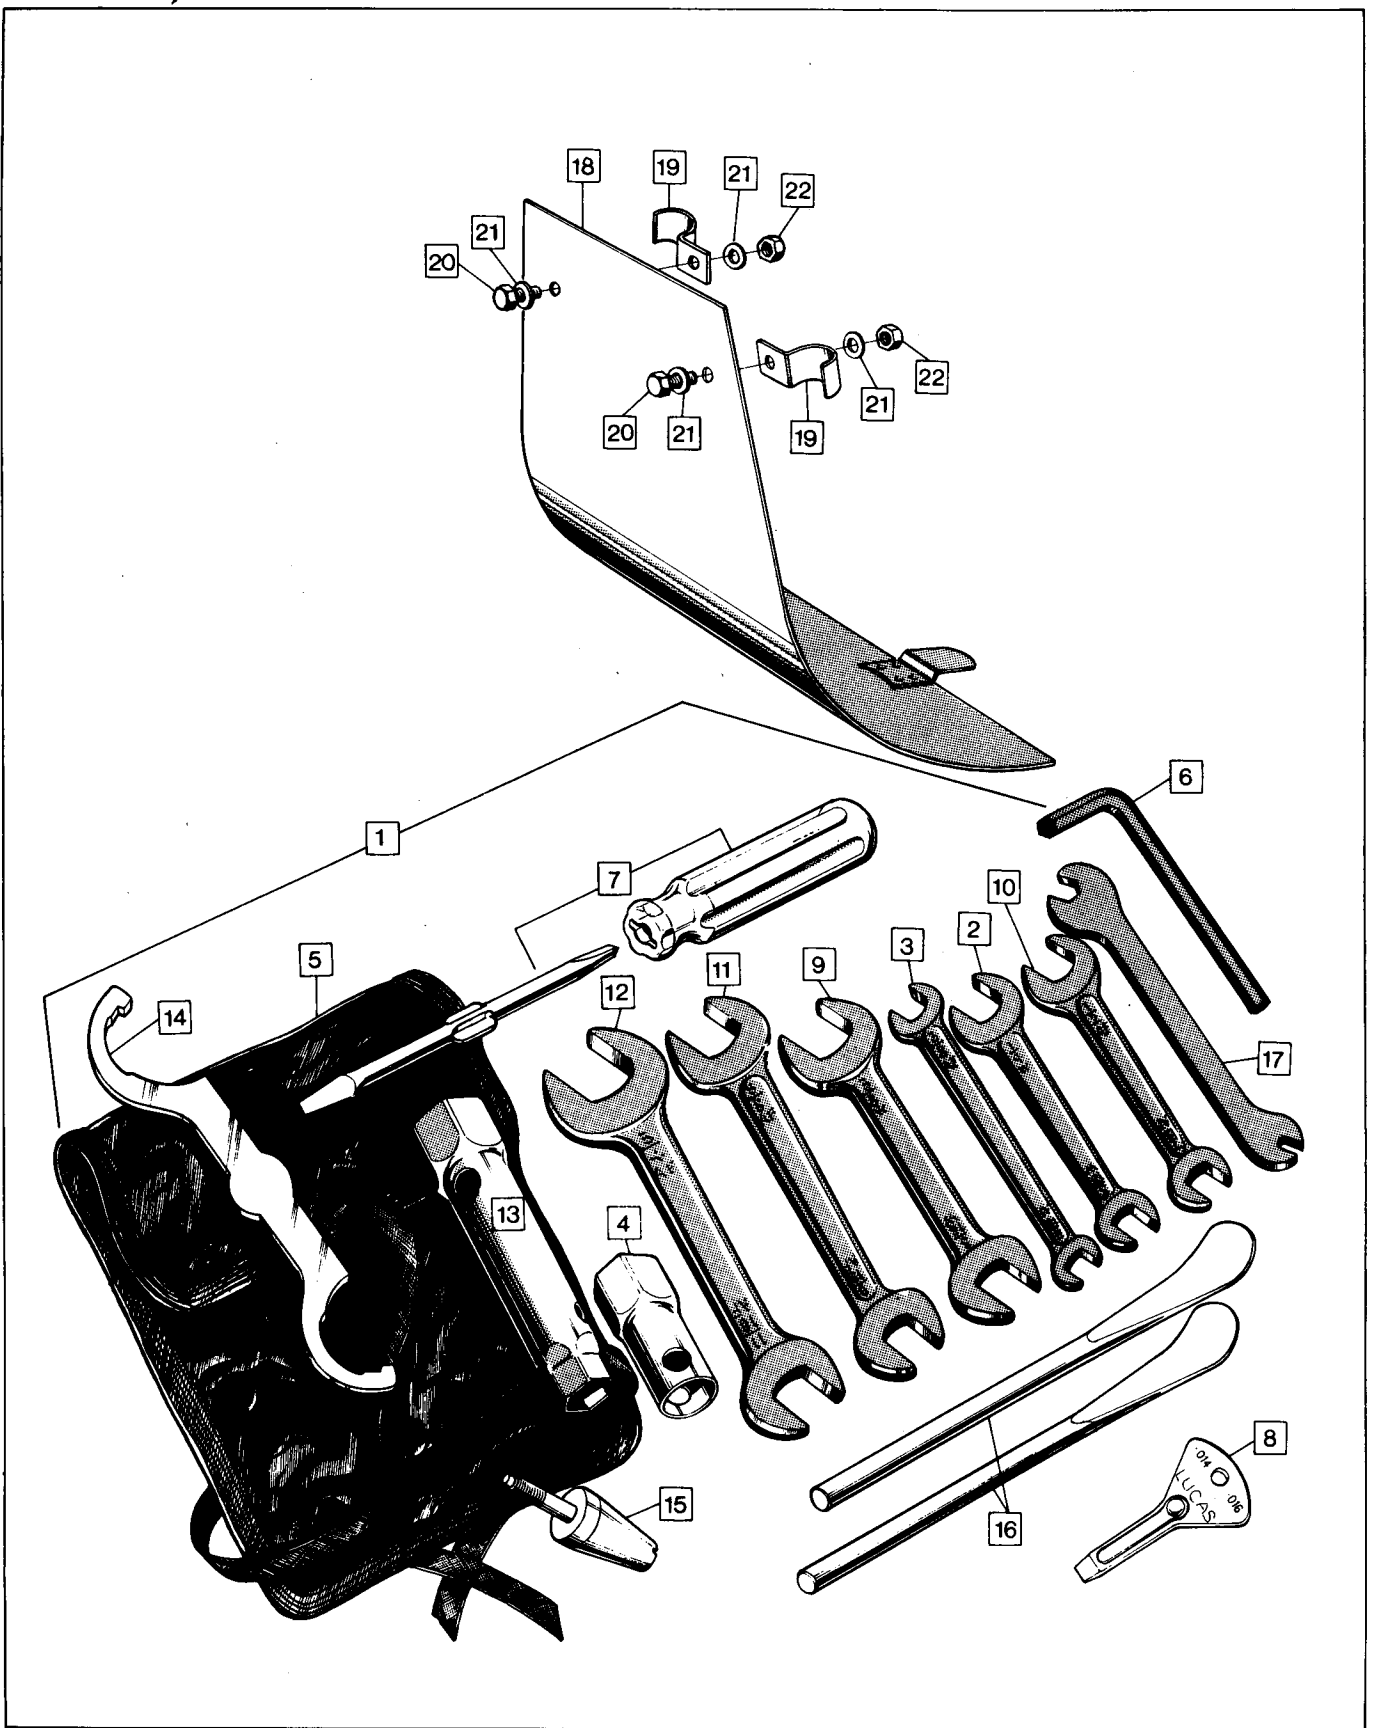

Toolkit and Skid Plate

Toolkit and Skid Plate

33

Plate No.	Part No.	Description	Qty.	Bin No.	Price
	TOOL KIT CPTE				
1	062550	Tool Kit complete	1	.....	.....
2	017052	Spanner $\frac{3}{8}$" x $\frac{1}{4}$" open ended	1	.....	.....
3	017053	Spanner $\frac{5}{8}$" x $\frac{3}{8}$" open ended	1	.....	.....
4	017252	Spanner - Spark Plug	1	.....	.....
5	017253	Bag	1	.....	.....
6	064548	Key, Socket Screw	1	.....	.....
7	062551	Screwdriver	1	.....	.....
8	024365	Gauge/Contact Breaker Screwdriver	1	.....	.....
9	060820	Spanner $\frac{5}{8}$" x $\frac{3}{8}$" open ended	1	.....	.....
10	060821	Spanner $\frac{7}{8}$" x $\frac{1}{2}$" open ended	1	.....	.....
11	060822	Spanner $\frac{9}{8}$" x $\frac{5}{8}$" open ended	1	.....	.....
12	060823	Spanner $\frac{11}{8}$" x $\frac{3}{4}$" open ended	1	.....	.....
13	060922	Spanner $\frac{3}{4}$" x $\frac{15}{8}$" Box	1	.....	.....
14	061284	Spanner Suspension Unit	1	.....	.....
15	061359	Camshaft Oil Seal Guide	1	.....	.....
16	NMLTU07	Lever	2	.....	.....
17	NMSPU2/20	Spanner Rocker Adjusters	1	.....	.....
	SKID PLATE (Available only as Spares)				
18	062401	Skid Plate	1	.....	.....
19	062404	Clip	2	.....	.....
20	060359	Bolt	2	.....	.....
21	000011	Washer	4	.....	.....
22	060348	Nut	2	.....	.....