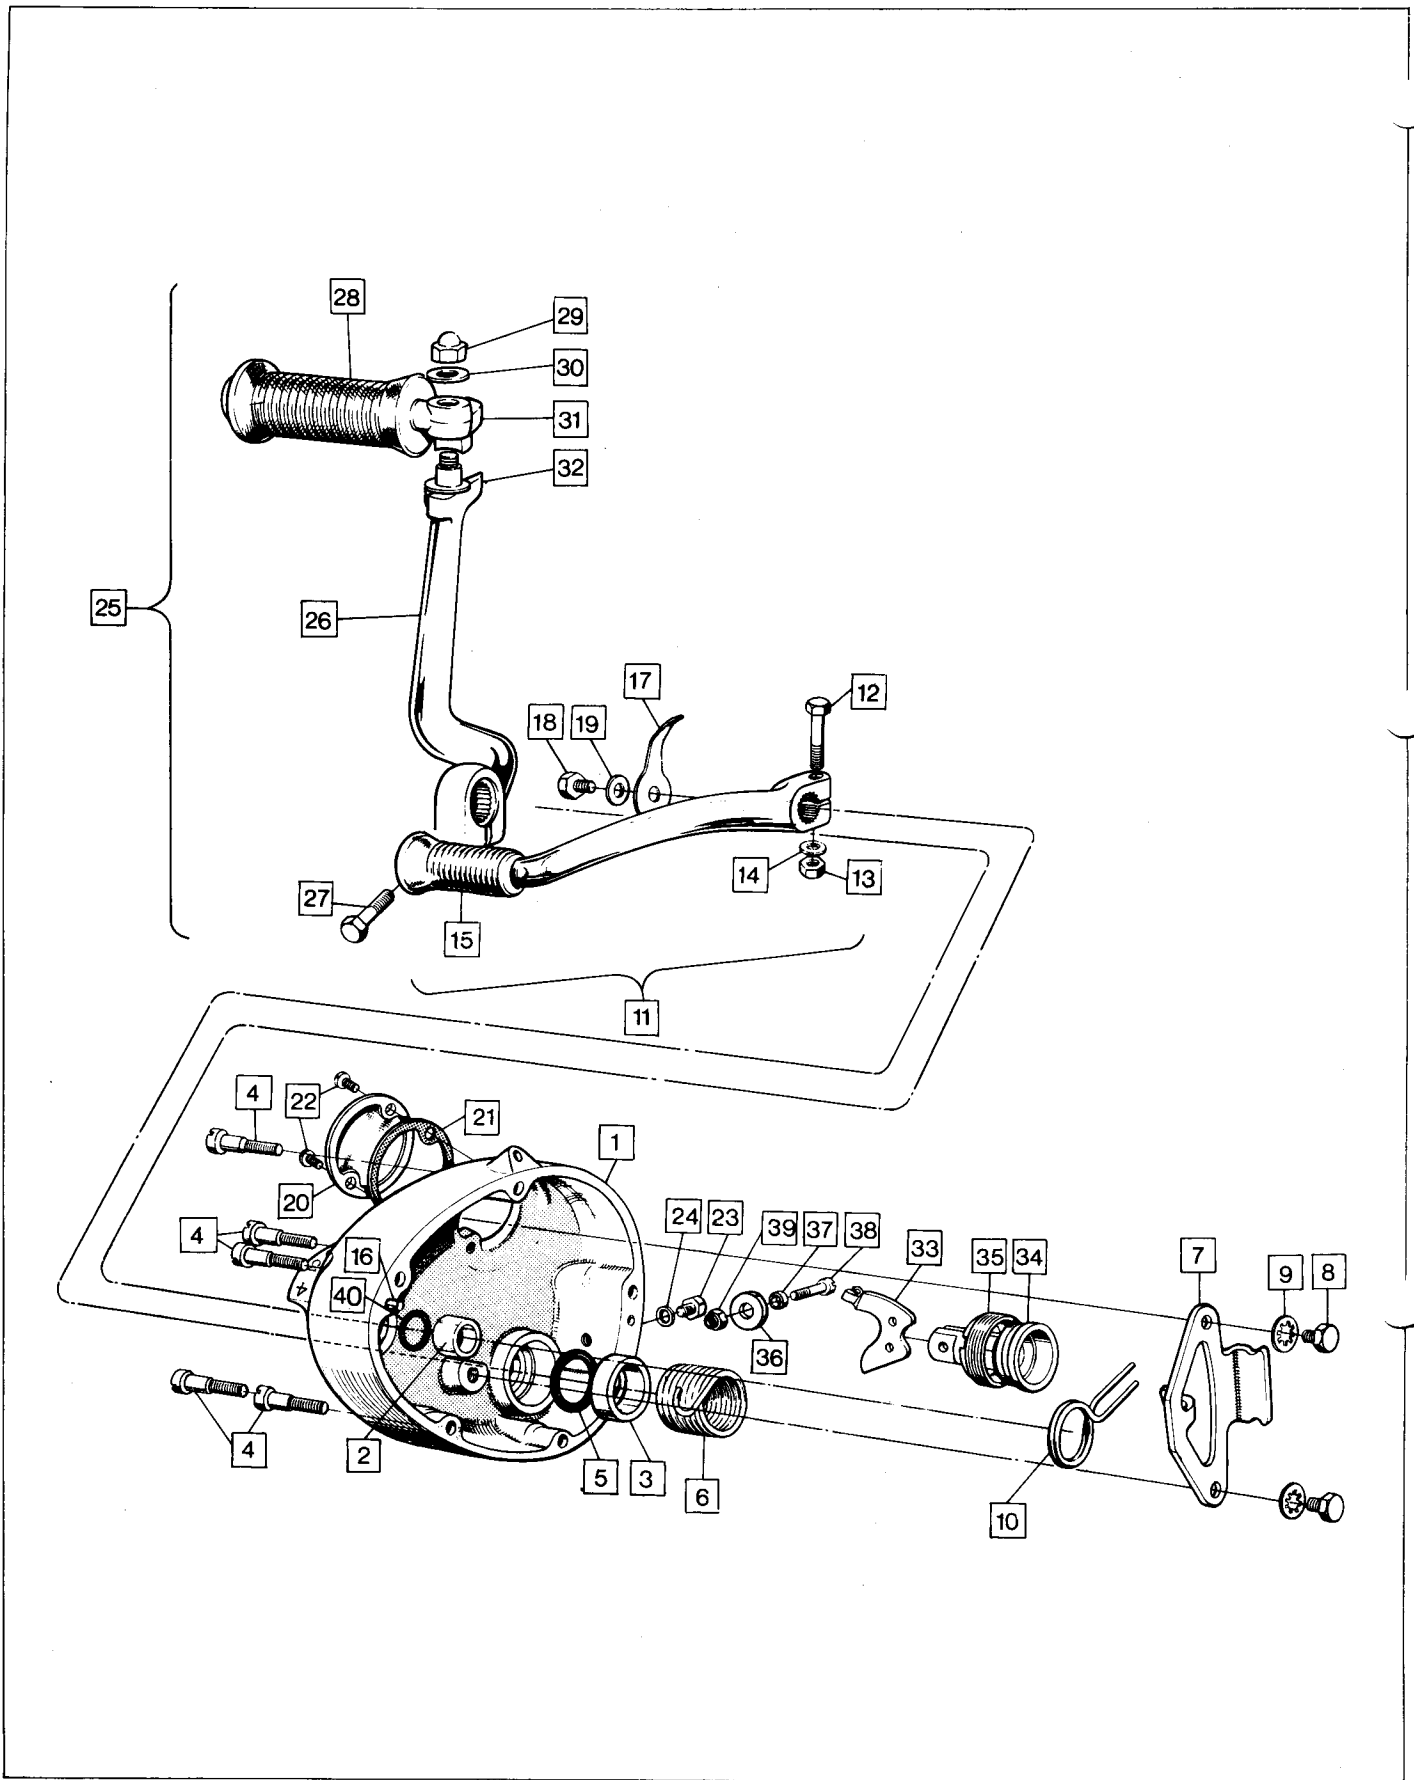

Gearbox: Outer Cover

Gearbox: Outer Cover

9

Plate No.	Part No.	Description	Qty.	Bin No.	Price
1	060740	Gearbox Outer Cover	1	.....	.....
2	040063	Gear Shift Bush Outer	1	.....	.....
3	040472	Kickstart Bush Outer	1	.....	.....
4	000482	Outer Cover Screw	5	.....	.....
5	040005	Kickstart Shaft 'O' Ring	1	.....	.....
6	040475	Kickstart Return Spring	1	.....	.....
7	064049	Gearshift Stop Plate	1	.....	.....
8	041400	Gearshift Stop Plate Bolt	2	.....	.....
9	014117	Gearshift Stop Plate Washer	2	.....	.....
10	040479	Gearshift Return Spring	1	.....	.....
11	061499	Gearshift Lever, chrome (including rubber)	1	.....	.....
12	040105	Gearshift Lever Bolt	1	.....	.....
13	000005	Gearshift Lever Nut	1	.....	.....
14	045062	Gearshift Lever Washer	1	.....	.....
15	040086	Gearshift Lever Rubber	1	.....	.....
16	000577	Dowel, Outer to Inner Cover	2	.....	.....
17	040051	Gearshift Indicator	1	.....	.....
18	040137	Gearshift Indicator Bolt	1	.....	.....
19	000012	Gearshift Indicator Bolt Washer	1	.....	.....
20	041104	Inspection Cover	1	.....	.....
21	040057	Inspection Cover Gasket	1	.....	.....
22	000450	Inspection Cover Screw	2	.....	.....
23	040137	Oil Level Bolt	1	.....	.....
24	000203	Oil Level Bolt Washer	1	.....	.....
25	061464	Kickstart Crank Complete	1	.....	.....
26	061055	Kickstart crank only	1	.....	.....
27	060599	Kickstart Pinch Bolt	1	.....	.....
28	033218	Kickstart Rubber	1	.....	.....
29	060550	Domed Nut	1	.....	.....
30	000010	Plain Washer	1	.....	.....
31	042934	Pin	1	.....	.....
32	040433	Spring Washer	1	.....	.....
33	060715	Clutch Operating Lever	1	.....	.....
34	040059	Clutch Operating Lever Body	1	.....	.....
35	040003	Clutch Operating Lever Body Lockring	1	.....	.....
36	040060	Clutch Operating Roller	1	.....	.....
37	040065	Clutch Operating Roller Sleeve	1	.....	.....
38	000457	Clutch Operating Roller Screw	1	.....	.....
39	011846	Clutch Operating Roller Screw Nut	1	.....	.....
40	040006	'O' Ring Pawl Carrier	1	.....	.....