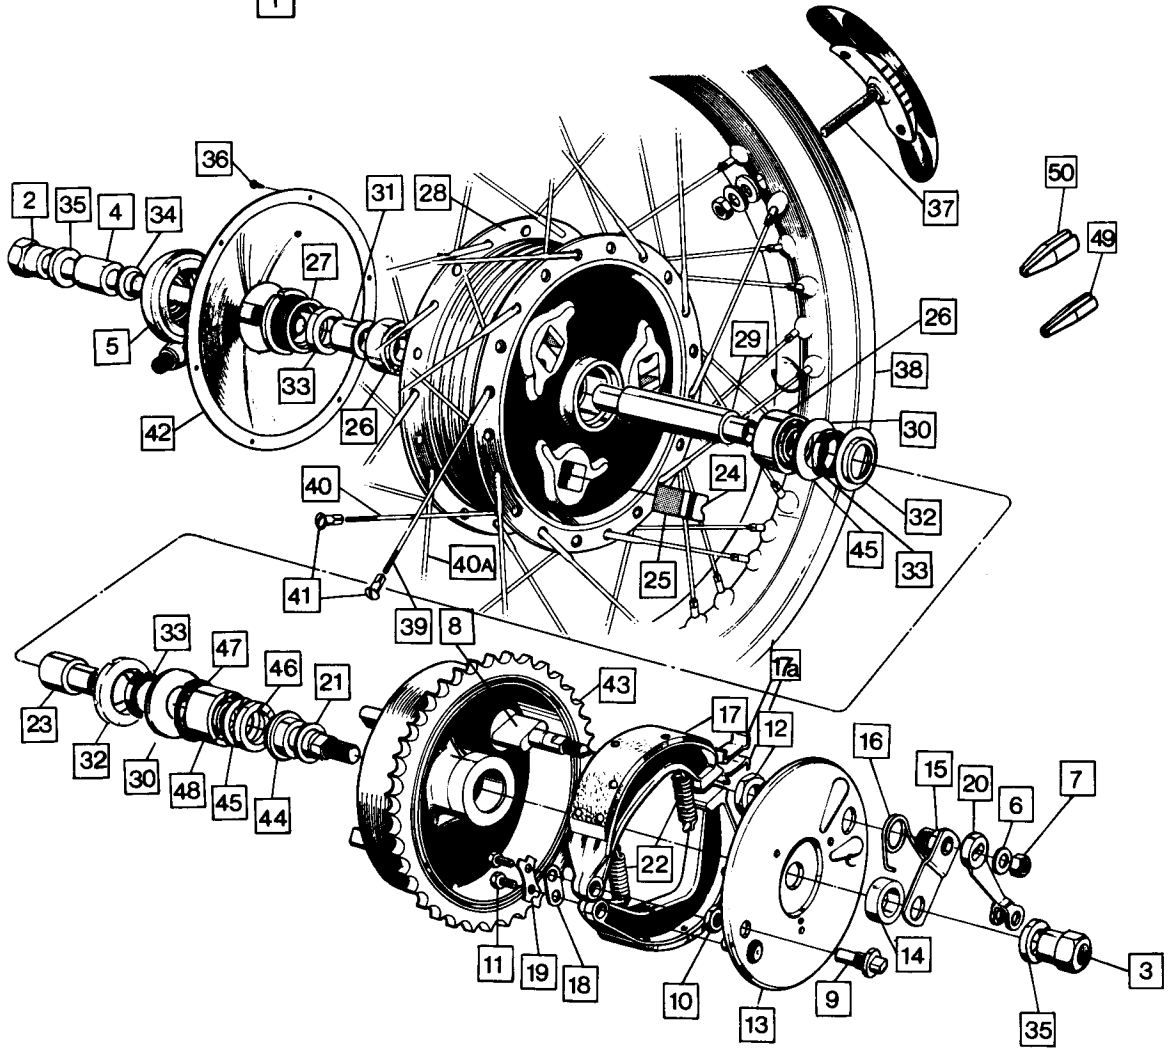

RIM AND HUB ASSEMBLY

1

Rear Wheel

Rear Wheel **20**

Plate No.	Part No.	Description	Qty.	Bin No.	Price
1	062079	Rim and Hub Assembly, c/w Bearings, Seals, etc.	1	.....	.....
2	060289	Wheel Axle	1	.....	.....
3	060292	Wheel Axle Nut	1	.....	.....
4	060324	Axle Spacer	1	.....	.....
5	060627	Speedometer Gearbox	1	.....	.....
6	000010	Washer	1	.....	.....
7	060029	Nut	1	.....	.....
8	060314	Brake Cam	1	.....	.....
9	060325	Torque Stop Pin	1	.....	.....
10	060326	Torque Stop Pin Nut	1	.....	.....
11	060327	Bolt	2	.....	.....
12	060329	Cam Bearing Nut	1	.....	.....
13	060332	Cover Plate Assembled	1	.....	.....
Not Illus.	061583	Brake Plate complete with Brake Parts	1	.....	.....
14	060334	Cover Plate Outer Spacer	1	.....	.....
15	060701	Bearing Cam and Stay	1	.....	.....
16	060704	Lever Return Spring	1	.....	.....
17	063417	Brake Shoe c/w Lining	2	.....	.....
17A	060013	Brake Shoe Slipper	2	.....	.....
18	NM.14454	Plate	1	.....	.....
19	NM.14506	Washer	1	.....	.....
20	NM.19765	Lever	1	.....	.....
21	NM E5276	Washer	AR	.....	.....
22	NM E5832	Spring	2	.....	.....
23	062070	Left Hand Bearing Spacer	1	.....	.....
24	062074	Cush Drive Buffer (Thick)	3	.....	.....
25	062075	Cush Drive Buffer (Thin)	3	.....	.....
26	040100	Bearing	2	.....	.....
27	060317	Lockring	1	.....	.....
28	062063	Hub Shell	1	.....	.....
29	062069	Inner Bearing Spacer	1	.....	.....
30	062071	Felt Retaining Washer	2	.....	.....
31	NM.18234	Spacer	1	.....	.....
32	063012	Dished Washer	2	.....	.....
33	NM E6885	Seal	3	.....	.....
34	NM.13270	Spacer - Speedometer Gearbox	1	.....	.....
35	NM.19266	Washer, Spindle	2	.....	.....
36	NM.2510L	Disc Screw	6	.....	.....
37	017060	Security Bolt	1	.....	.....
38	NM.18350	Rim WM2 - 19	1	.....	.....
39	NM.20063	Spoke	20	.....	.....
40	NM.20061	Spoke, Inner L.H.	10	.....	.....
40A	062527	Spoke, Inner R.H.	10	.....	.....
41	021693	Nipple	40	.....	.....
42	062082	Rear Hub Disc	1	.....	.....
43	062764	Brake Drum	1	.....	.....
44	062067	Dummy Axle	1	.....	.....
45	062072	Felt Retaining Washer	1	.....	.....
46	062889	Felt Seal	1	.....	.....
47	062090	Circlip	1	.....	.....
48	NM.17721	Bearing	1	.....	.....
49	064617	Balance Weight, 17 grammes	AR	.....	.....
50	064619	Balance Weight, 25 grammes	AR	.....	.....