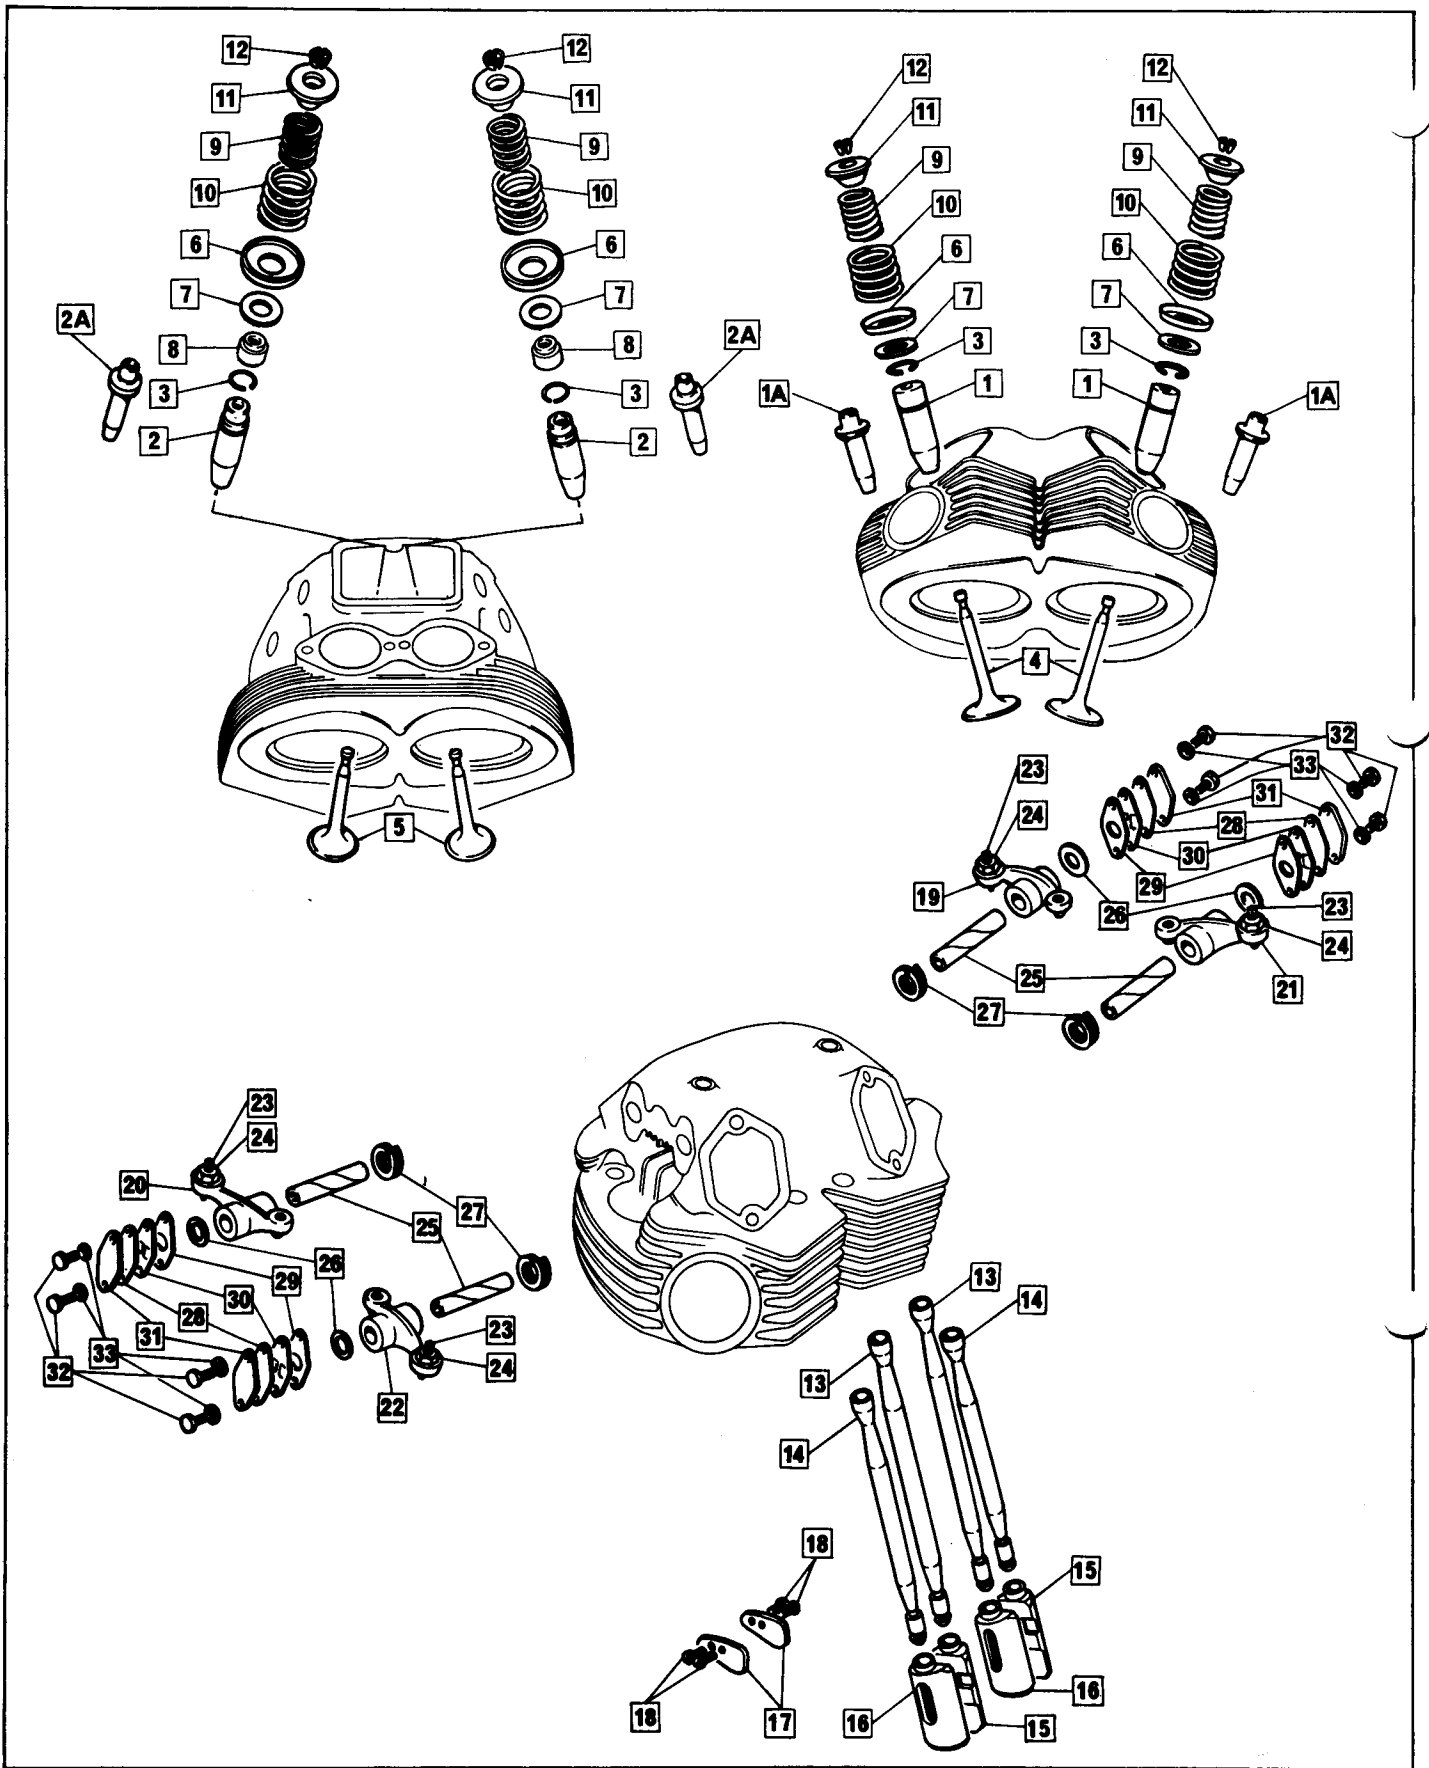

Valve Gear

Valve Gear

Plate No.	Part No.	Description	Qty.	Bin No.	Price	
1	064125	Valve Guide Exhaust 850	2	.....	.....	
1A	063527	Valve Guide Exhaust 750	2	.....	.....	
2	064124	Valve Guide Inlet 850	2	.....	.....	
2A	062725	Valve Guide Inlet 750	2	.....	.....	
3	011111	Circlip for Valve Guide (850 only)	4	.....	.....	
4	063282	Valve Exhaust	2	.....	.....	
5	064034	Valve Inlet	2	.....	.....	
6	061399	Valve Spring Seat	4	.....	.....	
7	NM23392	Valve Spring Heat Insulator (not fitted on inlet to RH1 cylinder head)	4	.....	.....	
8	062726	Valve Stem Seal - Inlet only	2	.....	.....	
9	NM22839	Valve Spring Inner	4	.....	.....	
10	NM22838	Valve Spring Outer	4	.....	.....	
11	NMT186	Valve Collar	4	.....	.....	
12	NMT187	Split Collet	(pairs) 4	.....	.....	
13	NM25515	Inlet Pushrod Complete	2	.....	.....	
14	NM25516	Exhaust Pushrod Complete	2	.....	.....	
15	NM22771	} NM Tappet L.H. } Supplied only in pairs	1	.....	.....	
16	NM22772					} Tappet R.H. }
17	063092	Tappet Locating Plate	2	.....	.....	
18	NMT2143	Tappet Locating Plate Screw	4	.....	.....	
19	062473	Rocker Inlet L.H. with ball end, less adjuster and nut	1	.....	.....	
20	062471	Rocker Inlet R.H. with ball end less adjuster and nut	1	.....	.....	
21	062474	Rocker Exhaust L.H. with ball end less adjuster and nut	1	.....	.....	
22	062472	Rocker Exhaust R.H. with ball end less adjuster and nut	1	.....	.....	
23	NMT2074	Rocker Adjuster	4	.....	.....	
24	NMT232	Rocker Adjuster Nut	4	.....	.....	
25	NM25350	Rocker Spindle	4	.....	.....	
26	NM18102	Rocker Thrust Washer	4	.....	.....	
27	NM18103	Rocker Spring Washer	4	.....	.....	
28	NMT2083	Rocker Plain Paper Gasket	4	.....	.....	
29	NMT2240	Rocker Spindle Joint. Paper Gasket	4	.....	.....	
30	NMT2238	Rocker Spindle Lock Plate	4	.....	.....	
31	NMT2239	Rocker Spindle Retaining Plate	4	.....	.....	
32	063124	Rocker Spindle Retaining Bolt	8	.....	.....	
33	063129	Washer (copper)	8	.....	.....