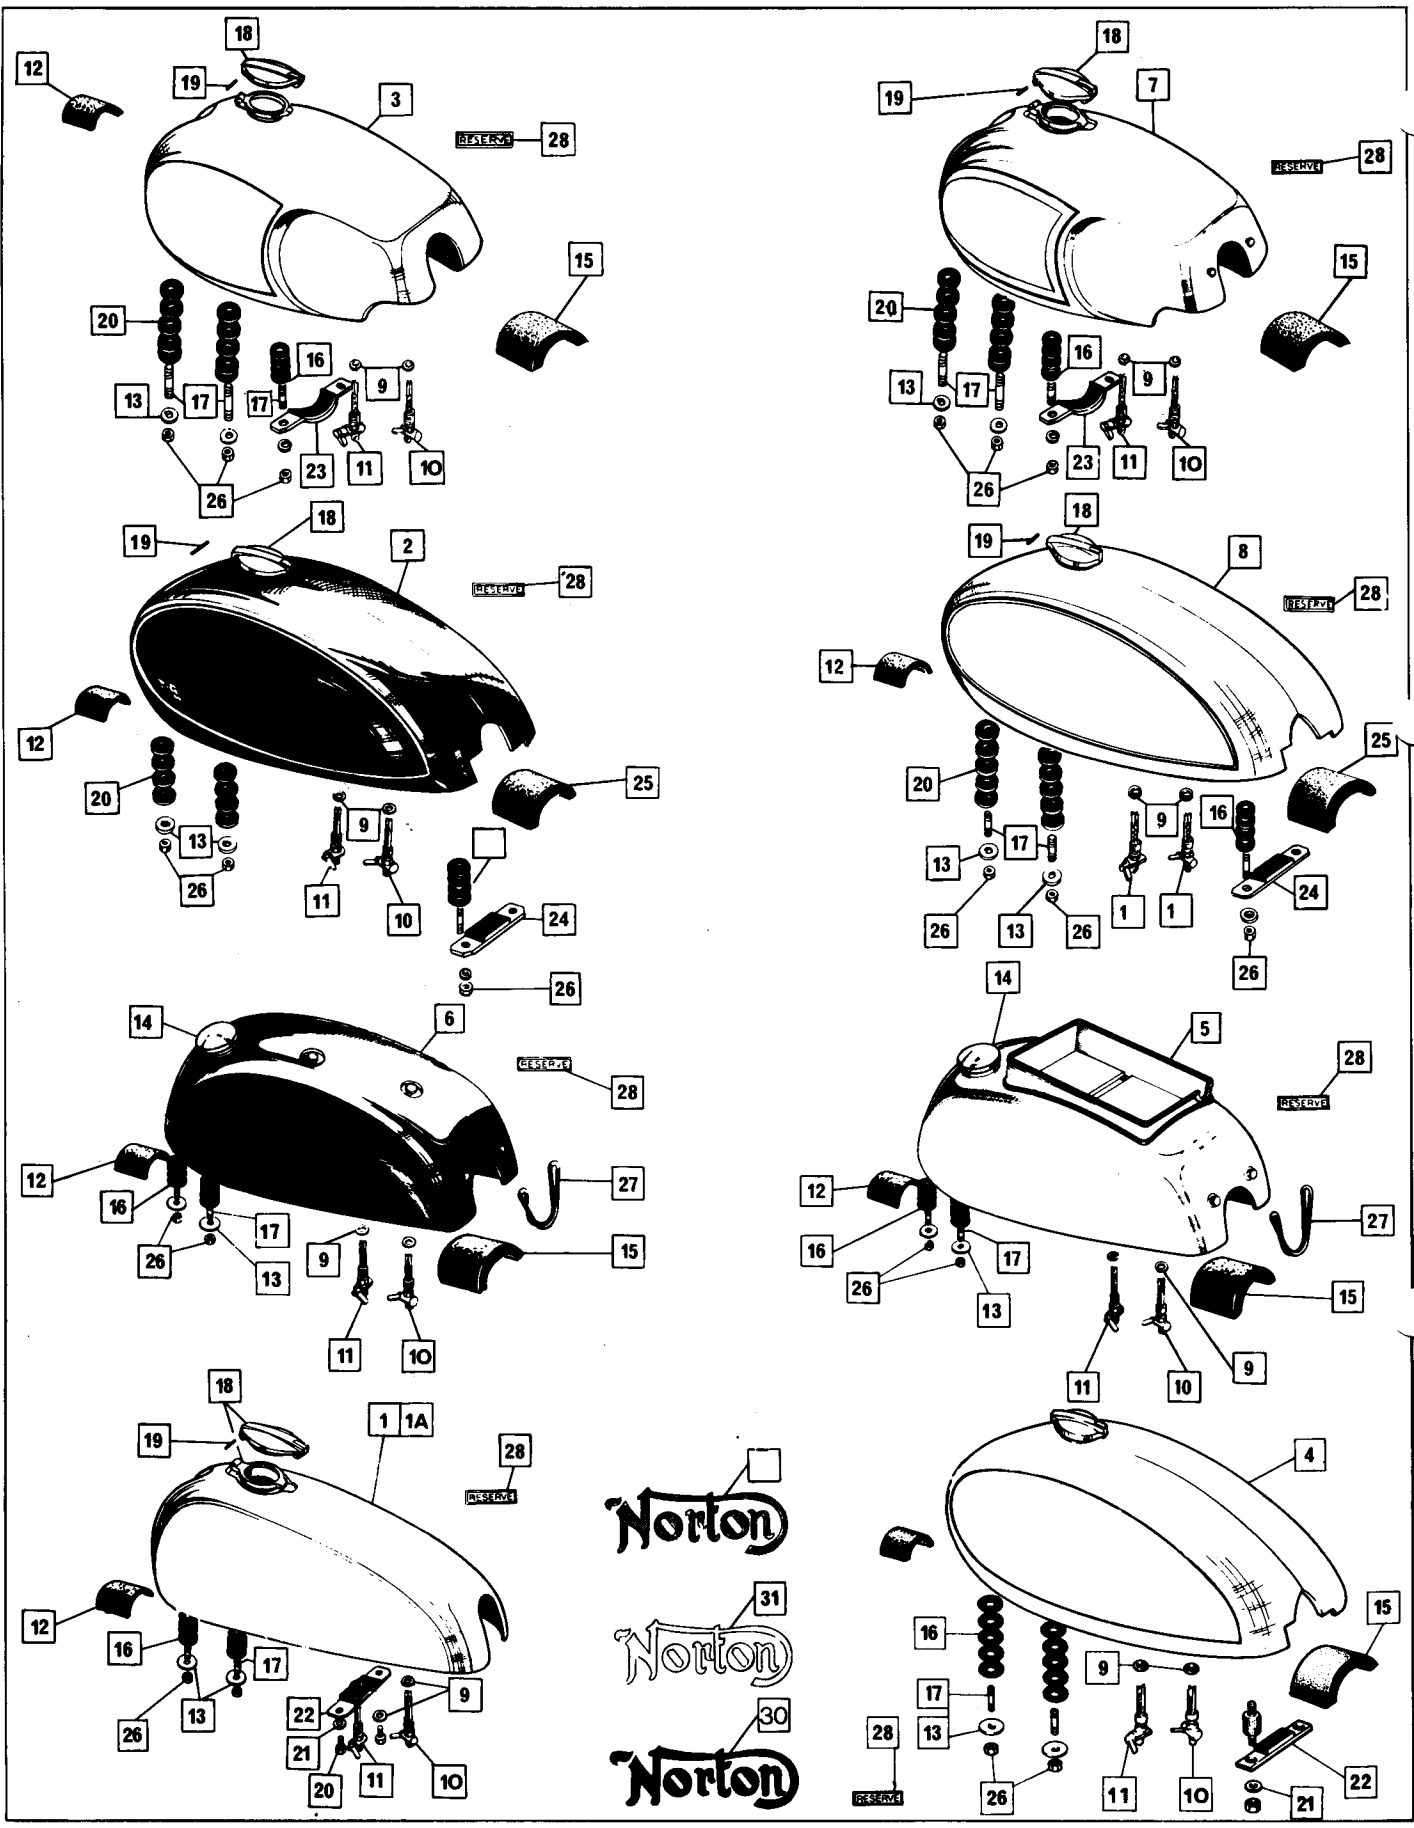

Fuel Tanks

Fuel Tanks **28**

Plate No.	Part No.	Description	Qty.	Bin No.	Price
		GLASS FIBRE FUEL TANKS			
1	062371/6	Tank, Hi-Rider, Solid Canary Yellow (750 Only)	1	.....	.....
1	062371/11	Tank, Hi-Rider, Tangerine (750 Only)	1	.....	.....
1A	064832/9	Tank, Hi-Rider, Black/Gold Lining (850 Only)	1	.....	.....
2	063173/9	Tank, Interstate, Black/Gold Lining (750 Only)	1	.....	.....
2	<i>{ "63394/14" }</i> 063173/14	Tank, Interstate, Blue/Silver Lining (750 Only)	1	.....	.....
	<i>065366/142</i>				
		STEEL FUEL TANKS			
3	062701/4	Tank, Roadster, Fireflake Royal Blue (750 Only)	1	.....	.....
3	062701/6	Tank, Roadster, Solid Canary Yellow (750 Only)	1	.....	.....
3	062701/9	Tank, Roadster, Black/Gold Lining (750 Only)	1	.....	.....
4	063394/9	Tank, Interstate, Black/Gold Lining (750 Only)	1	.....	.....
4	063394/14	Tank, Interstate, Blue/Silver Lining (750 Only)	1	.....	.....
5	061764/13	Tank, Interpol, (with radio recess), White			
5	061764/9	Tank, Interpol, (with radio recess), Black			
6	062224/13	Tank, Interpol, (with top pommels), White			
6	062224/9	Tank, Interpol, (with top pommels), Black (Interpol tanks available in other colours to special order).			
7	064831/4	Tank, Roadster, Fireflake Royal Blue/Silver (850 Only)	1	.....	.....
7	064831/2	Tank, Roadster, Fireflake Golden Bronze/ (850 Only)	1	.....	.....
7	064831/9	Tank, Roadster, Black/Gold (850 Only)	1	.....	.....
7	064831/15	Tank, Roadster, Candy Apple Red (850 Only)	1	.....	.....
8	064830/9	Tank, Interstate, Black/Gold (850 Only)	1	.....	.....
8	064830/14	Tank, Interstate, Blue/Silver (850 Only)	1	.....	.....
8	064830/15	Tank, Interstate, Candy Apple Red (850 Only)	1	.....	.....
		FUEL TANK FITTINGS			
9	000183	Tap Washer	2	.....	.....
10	031746	Tap, Reserve	1	.....	.....
11	033155	Tap	1	.....	.....
12	026359	Thin Rubber	1	.....	.....
13	014999	Washer	2	.....	.....
14	013325	Filler Cap – Interpol Only	1	.....	.....
15	062567	Thick Rubber	1	.....	.....
16	060648	Rubber	8 or 12	.....	.....
17	063215	Stud	2	.....	.....
18	060681	Filler Cap – all except Interpol	1	.....	.....
19	060882	Pin, Filler Cap – all except Interpol	1	.....	.....
20	060359	Rear Bolt	2	.....	.....
21	000011	Washer	2	.....	.....
22	062367	Strap – Hi-Rider	1	.....	.....
23	063121	Strap – Steel Roadster Tanks	1	.....	.....
24	063239	Strap – Interstate	1	.....	.....
25	063204	Thick Rubber – Interstate	1	.....	.....
26	060797	Nut, Nyloc	2 or 4	.....	.....
27	060498	Ring, Tank Fixing, Interpol	2	.....	.....
		TRANSFERS			
28	009195	"Reserve"	1	.....	.....
29	062931	"NORTON" Gold	2	.....	.....
30	062930	"NORTON" Black	2	.....	.....
31	063179	"NORTON" Silver	2	.....	.....