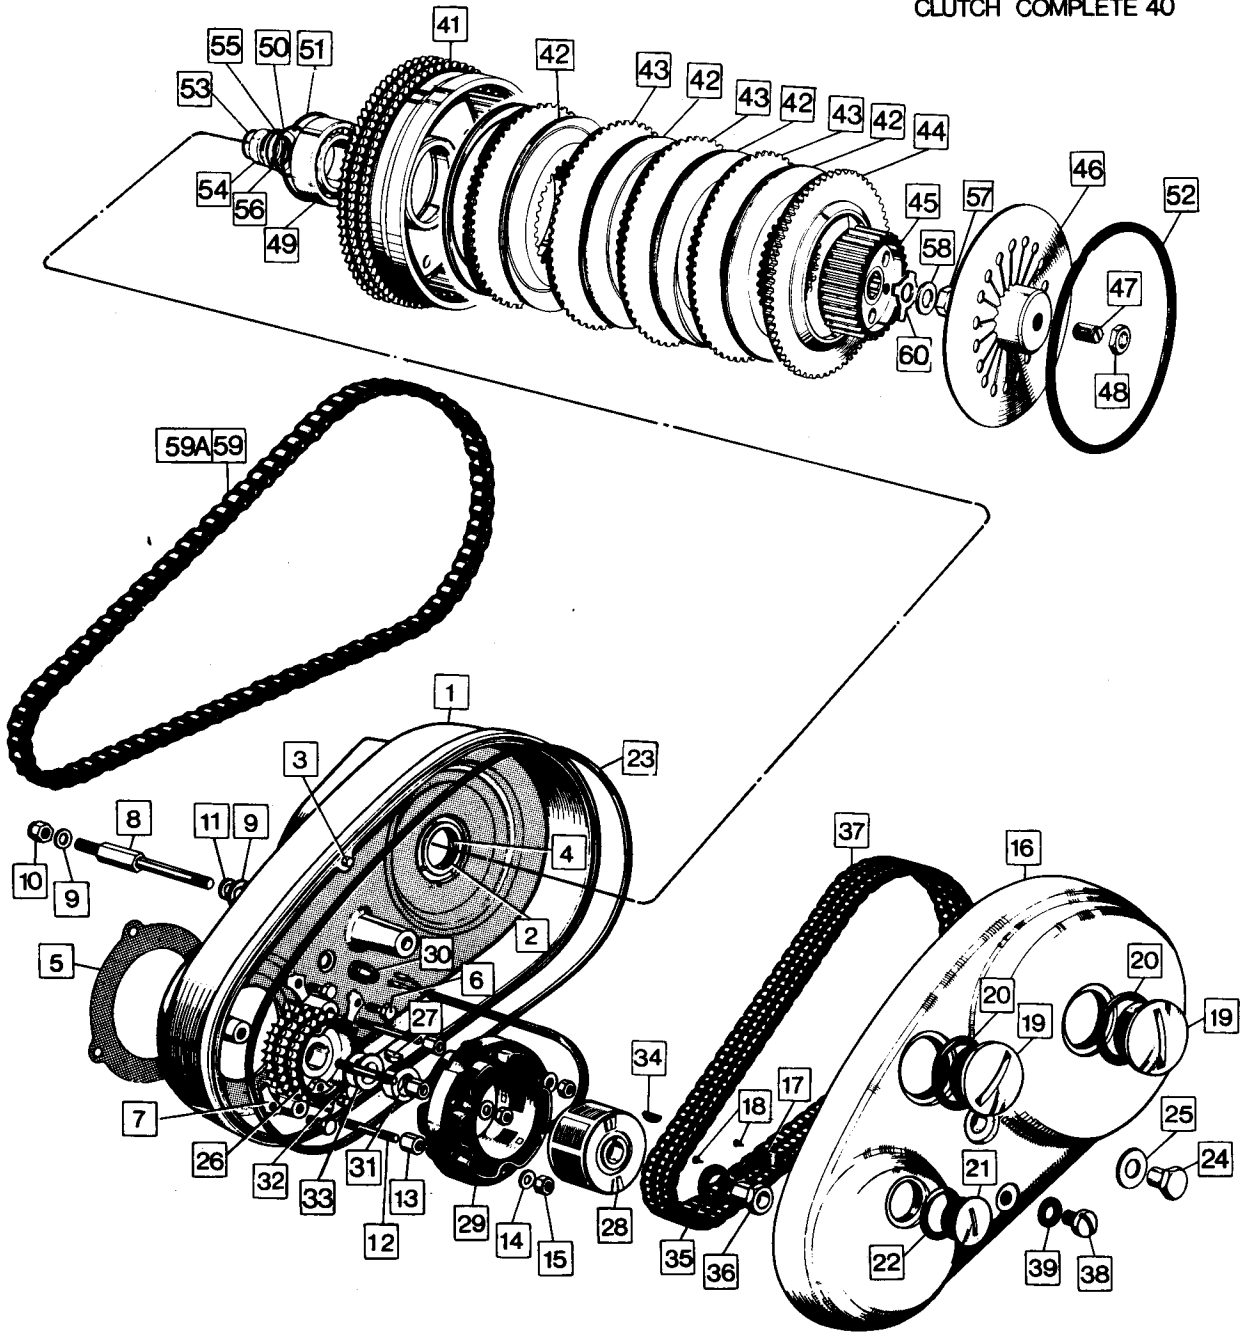

CLUTCH COMPLETE 40

Chaincases, Chains, Sprockets, Clutch, Alternator

Chaincases, Chains, Sprockets, Clutch, Alternator

10

Plate No.	Part No.	Description	Qty.	Bin No.	Price
1	060374	Chaincase Inner Half c/w Dowels	1	.....	.....
2	060769	Chaincase Oil Seal Disc	2	.....	.....
3	024145	Chaincase Dowel	2	.....	.....
4	012443	Chaincase Felt Seal	1	.....	.....
5	060711	Chaincase to Crankcase Gasket	1	.....	.....
6	062669	Chaincase Fixing Bolt	3	.....	.....
7	060395	Chaincase Fixing Bolt Washer	3	.....	.....
8	060376	Chaincase Centre Stud	1	.....	.....
9	000010	Chaincase Centre Stud Washer	2	.....	.....
10	060397	Chaincase Centre Stud Nut	1	.....	.....
11	060399	Chaincase Centre Stud Shim	AR	.....	.....
12	060386	Stator Stud	3	.....	.....
13	060377	Stator Stud Spacer	3	.....	.....
14	000011	Stator Stud Washer	3	.....	.....
15	060700	Stator Stud Nut	3	.....	.....
16	062585	Chaincase Outer Half with Timing Plate	1	.....	.....
17	060763	Ignition Indicator Plate	1	.....	.....
18	060663	Hammer Drive Screw	2	.....	.....
19	060388	Chain Inspection Cap	2	.....	.....
20	062581	Chain Inspection Cap 'O' Ring	2	.....	.....
21	060659	Timing Inspection Cap	1	.....	.....
22	062580	Timing Inspection Cap 'O' Ring	1	.....	.....
23	060398	Chaincase Band Rubber	1	.....	.....
24	060367	Chaincase Attachment Nut	1	.....	.....
25	060368	Chaincase Attachment Nut Washer	1	.....	.....
26	060383	Engine Sprocket	1	.....	.....
27	NME3682	Engine Sprocket Key	1	.....	.....
28	54212006	Rotor	1	.....	.....
29	47205A	Stator	1	.....	.....
30	060903	Alternator Grommet	1	.....	.....
31	060402	Rotor Spacer	1	.....	.....
32	060665	Rotor Shim .010"	AR	.....	.....
33	060664	Rotor Shim .036"	AR	.....	.....
34	NM.20948	Rotor Key	1	.....	.....
35	NM.24948	Rotor Washer	1	.....	.....
36	060387	Rotor Nut	1	.....	.....
37	060366	Front Chain (Primary)	1	.....	.....
38	062582	Chaincase Oil Level Plug	1	.....	.....
39	062583	Chaincase Oil Level 'O' Ring	1	.....	.....
40	064644	Clutch Complete (includes items 41-46, 49-52 inclusive)	1	.....	.....
41	062482	Clutch Sprocket c/w Backplate	1	.....	.....
42	063741	Clutch Friction Plate, Sintered Bronze	5	.....	.....
43	060746	Clutch Plain Plate	4	.....	.....
44	063768	Clutch Pressure Plate	1	.....	.....
45	063979	Clutch Centre	1	.....	.....
46	060770	Clutch Spring Plate with Centre	1	.....	.....
47	061179	Clutch Adjuster	1	.....	.....
48	060005	Clutch Adjuster Nut	1	.....	.....
49	060750	Clutch Bearing	1	.....	.....
50	060753	Clutch Bearing Inner Circlip	1	.....	.....
51	060754	Clutch Bearing Outer Circlip	1	.....	.....
52	060751	Clutch Spring Circlip	1	.....	.....
53	060752	Clutch Location Circlip	1	.....	.....
54	060747	Clutch Location Spacer	1	.....	.....
55	060894	Clutch Location Shim .036"	AR	.....	.....
56	060895	Clutch Location Shim .048"	AR	.....	.....
57	040373	Clutch Fixing Nut	1	.....	.....
58	063447	Clutch Fixing Nut Washer	1	.....	.....
59	017376	Rear Chain, 98 Links (for 19 tooth sprocket)	1	.....	.....
59A	064025	Rear Chain, 99 Links (for 21 tooth sprocket)	1	.....	.....
60	063459	Tab Washer	1	.....	.....