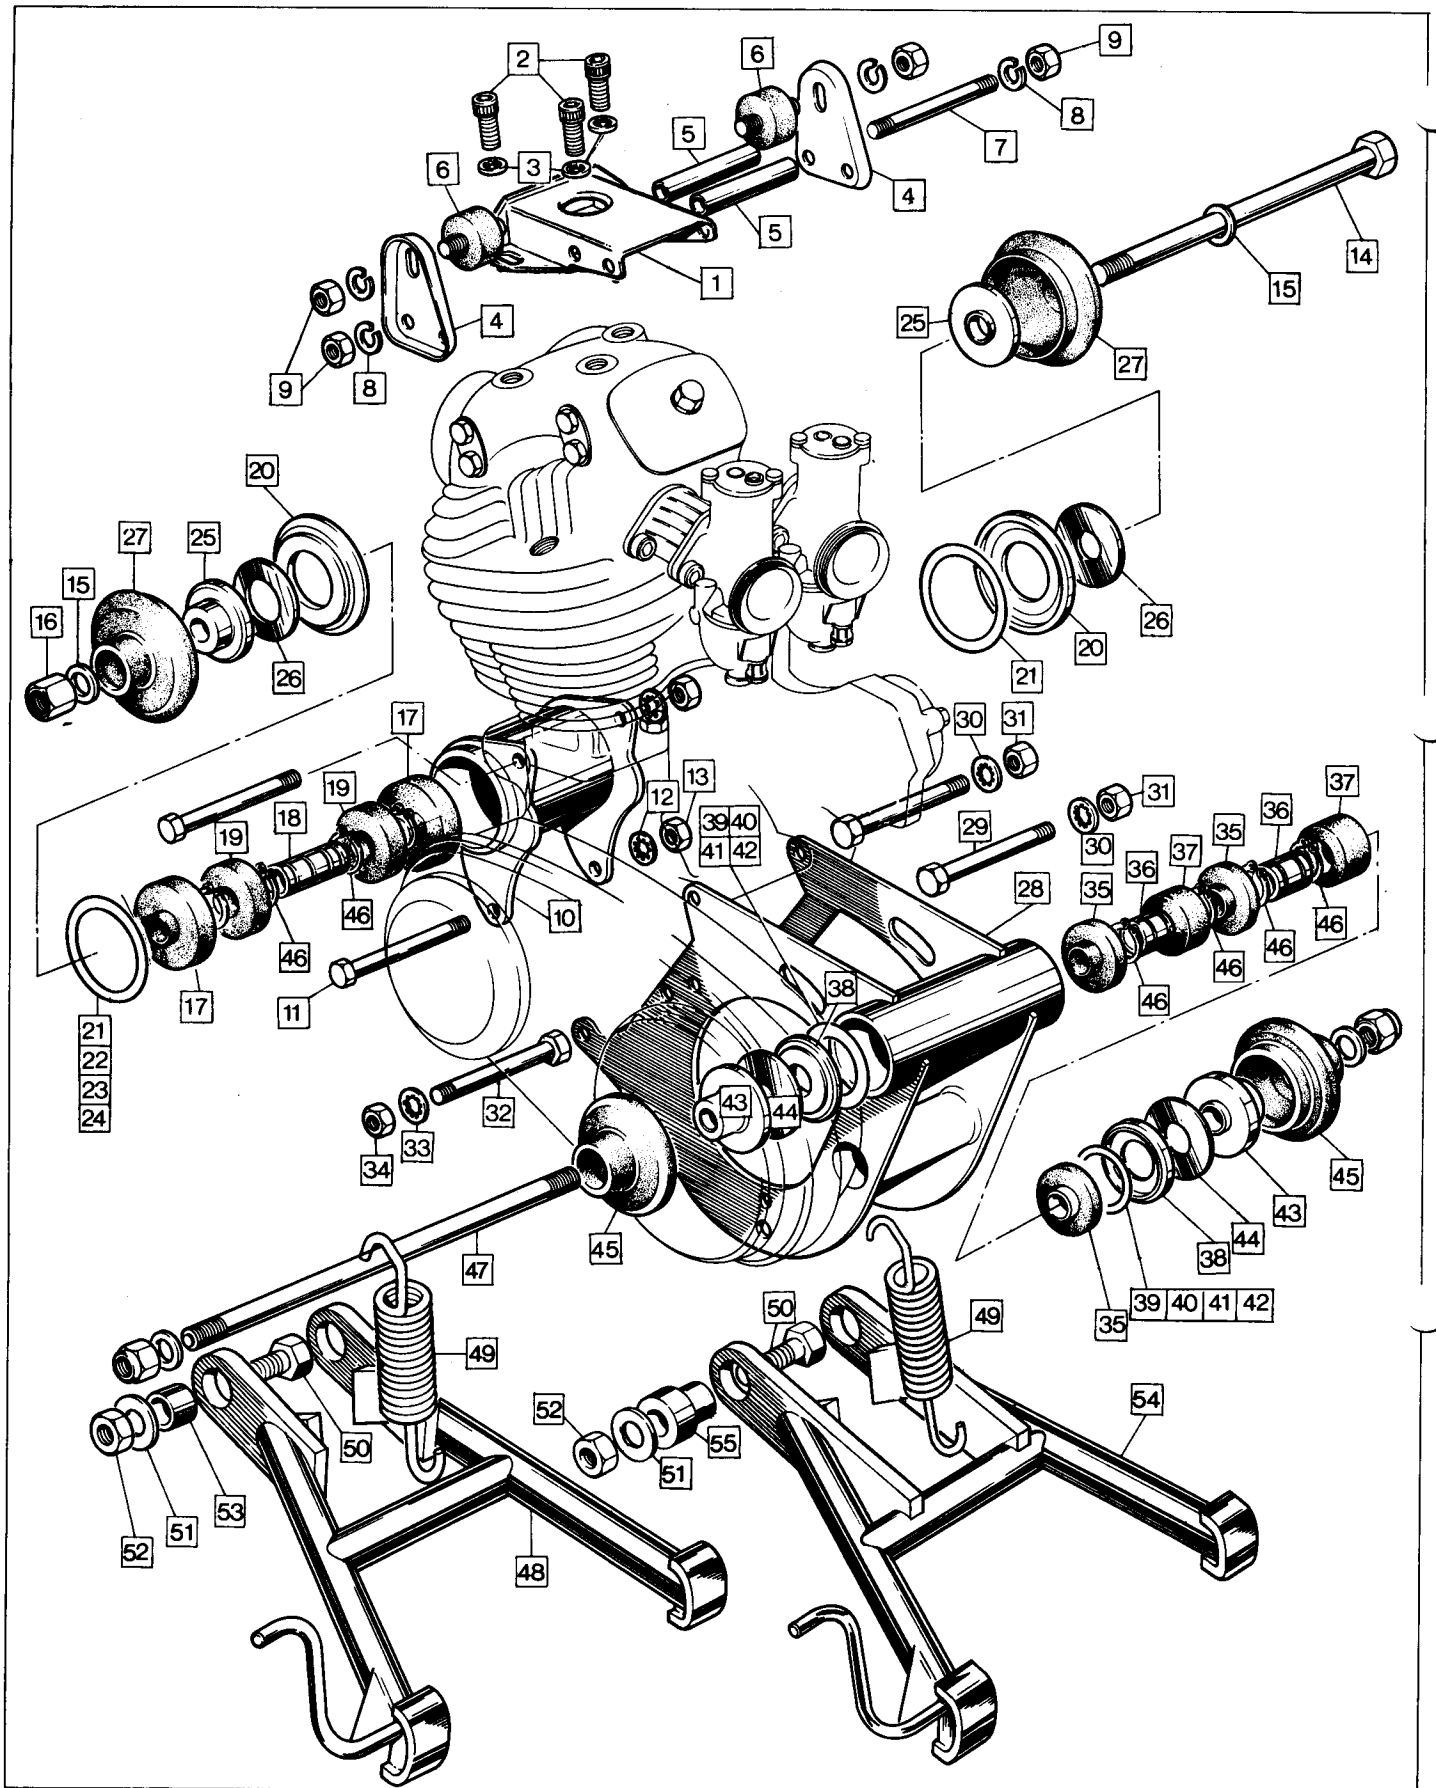

Engine Mountings, Head Steady, Centre Stand

Engine Mountings, Head Steady, Centre Stand

13

Plate No.	Part No.	Description	Qty.	Bin No.	Price
1	064179	Engine Steady	1	.....	.....
2	NM.19437	Engine Steady to Head Screw	3	.....	.....
3	014117	Engine Steady Screw Washer	3	.....	.....
4	061128	Engine Steady Side Plate	2	.....	.....
5	060490	Engine Steady Spacer	2	.....	.....
6	060622	Engine Steady Rubber Mounting	2	.....	.....
7	060493	Engine Steady Stud	2	.....	.....
8	000192	Engine Steady Stud Washer	6	.....	.....
9	060348	Engine Steady Stud Nut	6	.....	.....
10	061410	Front Engine Mounting	1	.....	.....
11	063213	Front Engine Plate Bolt	2	.....	.....
12	30755	Front Engine Plate Washer	4	.....	.....
13	063245	Engine Front Plate Nut	2	.....	.....
14	060423	Front Engine Plate Bolt to Frame	1	.....	.....
15	000008	Front Engine Plate Bolt Washer	2	.....	.....
16	063598	Front Engine Plate Bolt Nut	1	.....	.....
17	061226	Front Engine Mounting Bush	2	.....	.....
18	063960	Front Engine Mounting Spacer	1	.....	.....
19	061278	Front Engine Mounting Buffer	2	.....	.....
20	060684	Front Engine Mounting Tube Cap	2	.....	.....
21	060686	Front Engine Mounting Shim .005"	AR	.....	.....
22	060687	Front Engine Mounting Shim .010"	AR	.....	.....
23	060688	Front Engine Mounting Shim .020"	AR	.....	.....
24	060689	Front Engine Mounting Shim .030"	AR	.....	.....
25	060422	Front Engine Mounting Collar	2	.....	.....
26	063556	Front Engine Mounting Washer (PTFE.)	2	.....	.....
27	063718	Front Engine Mounting Gaiter	2	.....	.....
28	064060	Rear Engine Mounting	1	.....	.....
29	063212	Rear Engine Plate Bolt	2	.....	.....
30	000010	Rear Engine Plate Washer	4	.....	.....
31	063024	Rear Engine Plate Nut	2	.....	.....
32	063211	Rear Engine Plate Bolt Bottom	1	.....	.....
33	30859	Rear Engine Plate Washer	2	.....	.....
34	063246	Rear Engine Plate Nut	1	.....	.....
35	061227	Rear Engine Mounting Rubber	3	.....	.....
36	063928	Rear Engine Mounting Spacer	2	.....	.....
37	061280	Rear Engine Mounting Buffer	2	.....	.....
38	060685	Rear Engine Mounting Tube Cap	2	.....	.....
39	060775	Rear Engine Mounting Shim .005"	AR	.....	.....
40	060776	Rear Engine Mounting Shim .010"	AR	.....	.....
41	060777	Rear Engine Mounting Shim .020"	AR	.....	.....
42	060778	Rear Engine Mounting Shim .030"	AR	.....	.....
43	060436	Rear Engine Mounting Collar	2	.....	.....
44	063556	Rear Engine Mounting Washer (PTFE.)	2	.....	.....
45	063719	Rear Engine Mounting Gaiter	2	.....	.....
46	063927	Circlip for Isolastic Buffers	8	.....	.....
47	062442	Rear Engine Mounting Stud	1	.....	.....
48	063051	Centre Stand (750 only)	1	.....	.....
49	064643	Centre Stand Spring	1	.....	.....
50	062040	Centre Stand Bolt	2	.....	.....
51	000009	Centre Stand Washer	2	.....	.....
52	061702	Centre Stand Nut	2	.....	.....
53	061999	Centre Stand Spacer (750 Only)	2	.....	.....
54	064031	Centre Stand (850 Only)	1	.....	.....
55	064057	Centre Stand Spacer (850 Only)	2	.....	.....