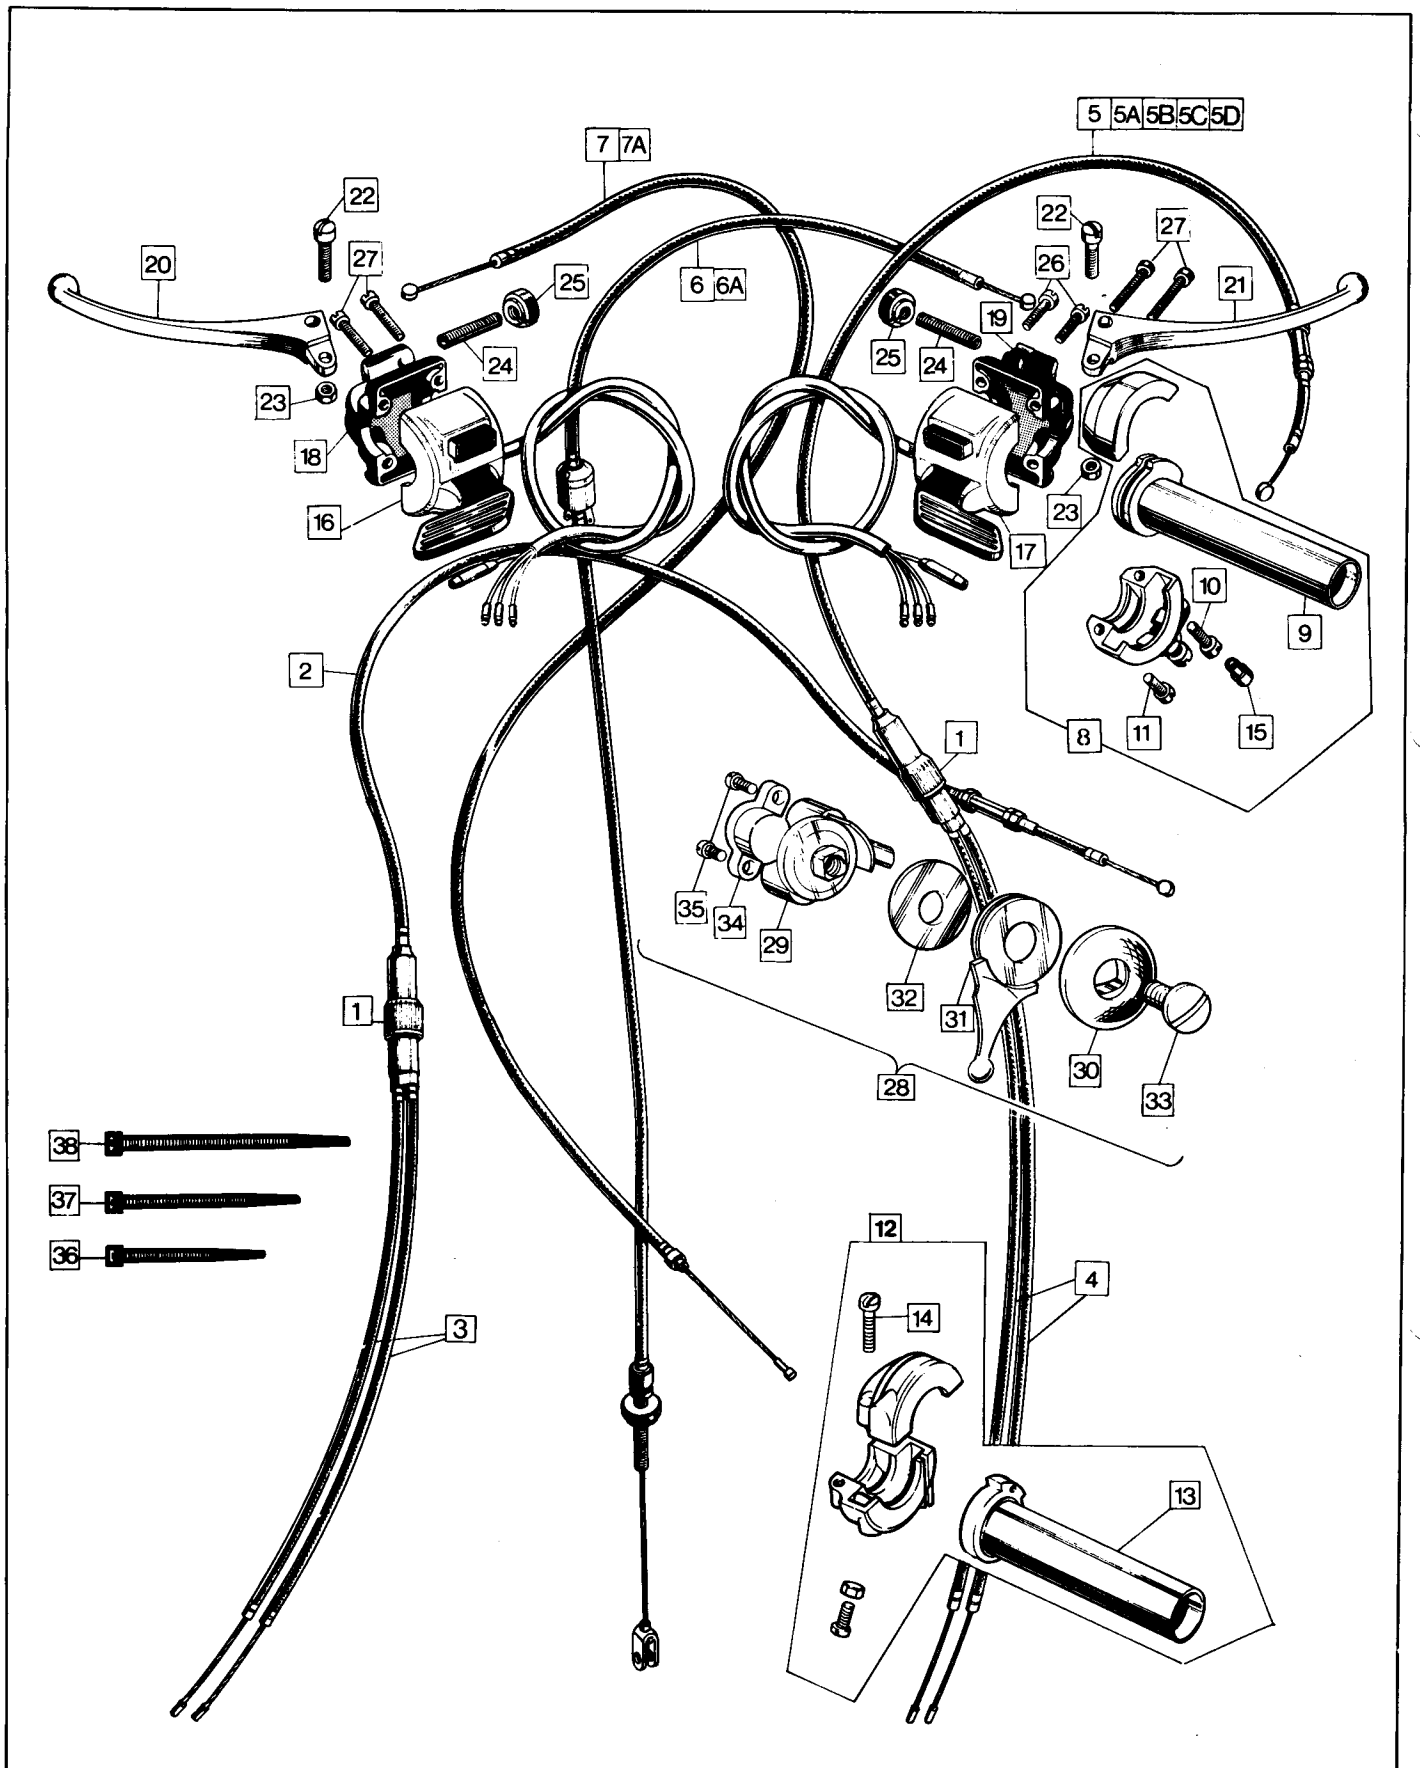

RIM AND HUB ASSEMBLY

1

Rear Wheel

Rear Wheel **20**

Plate No.	Part No.	Description	Qty.	Bin No.	Price
1	062079	Rim and Hub Assembly, c/w Bearings, Seals, etc.	1
2	060289	Wheel Axle	1
3	060292	Wheel Axle Nut	1
4	060324	Axle Spacer	1
5	060627	Speedometer Gearbox	1
6	000010	Washer	1
7	060029	Nut	1
8	060314	Brake Cam	1
9	060325	Torque Stop Pin	1
10	060326	Torque Stop Pin Nut	1
11	060327	Bolt	2
12	060329	Cam Bearing Nut	1
13	060332	Cover Plate Assembled	1
Not Illus.	061583	Brake Plate complete with Brake Parts	1
14	060334	Cover Plate Outer Spacer	1
15	060701	Bearing Cam and Stay	1
16	060704	Lever Return Spring	1
17	063417	Brake Shoe c/w Lining	2
17A	060013	Brake Shoe Slipper	2
18	NM.14454	Plate	1
19	NM.14506	Washer	1
20	NM.19765	Lever	1
21	NM E5276	Washer	AR
22	NM E5832	Spring	2
23	062070	Left Hand Bearing Spacer	1
24	062074	Cush Drive Buffer (Thick)	3
25	062075	Cush Drive Buffer (Thin)	3
26	040100	Bearing	2
27	060317	Lockring	1
28	062063	Hub Shell	1
29	062069	Inner Bearing Spacer	1
30	062071	Felt Retaining Washer	2
31	NM.18234	Spacer	1
32	063012	Dished Washer	2
33	NM E6885	Seal	3
34	NM.13270	Spacer - Speedometer Gearbox	1
35	NM.19266	Washer, Spindle	2
36	NM.2510L	Disc Screw	6
37	017060	Security Bolt	1
38	NM.18350	Rim WM2 - 19	1
39	NM.20063	Spoke	20
40	NM.20061	Spoke, Inner L.H.	10
40A	062527	Spoke, Inner R.H.	10
41	021693	Nipple	40
42	062082	Rear Hub Disc	1
43	062764	Brake Drum	1
44	062067	Dummy Axle	1
45	062072	Felt Retaining Washer	1
46	062889	Felt Seal	1
47	062090	Circlip	1
48	NM.17721	Bearing	1
49	064617	Balance Weight, 17 grammes	AR
50	064619	Balance Weight, 25 grammes	AR