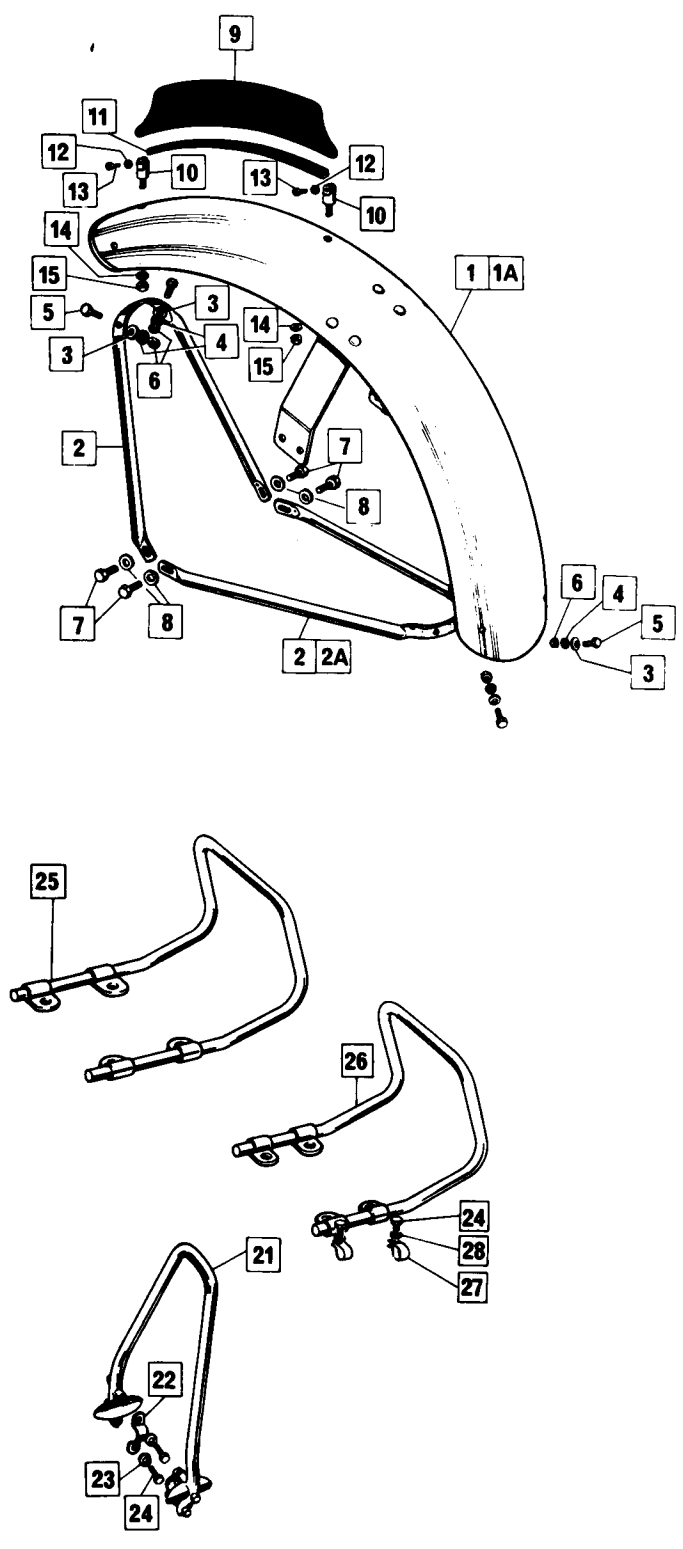

Norton

COMMANDO

Front Fender, Number Plate and Seats

Front Fender, Number Plate and Seats **26**

Plate No.	Part No.	Description	Qty.	Bin No.	Price
FRONT FENDER – INTERSTATE ROADSTER, HI-RIDER, BLACK INTERPOL					
1	063175	Front Fender, Stainless Steel	1
2	062323/1	Fender Stay	2
FRONT FENDER – WHITE INTERPOL					
1A	062328/13	Front Fender, painted	1
2A	062323/13	Fender Stay	2
FENDER FITTINGS – COMMON TO ALL MODELS					
3	000039	Plain Washer	8
4	000190	Serrated Washer	4
5	060677	Bolt	4
6	060678	Nut	4
7	060357	Bolt	4
8	000011	Plain Washer	4
FRONT NUMBER PLATE (For certain markets as required)					
9	011835	Number Plate	1
10	011836	Stanchion	2
11	NM.18755	Bead	1
12	NMT2221	Washer	2
13	000861	Screw	2
14	000012	Washer	2
15	000005	Nut	1
SEATS					
16	063676	Seat – Roadster	1
17	061770	Seat – Interpol	1
18	063859	Seat – Hi-Rider	1
19	063677	Seat Interstate	1
20	NM.21852	Seat Buffer	AR
GRAB RAILS					
21	064088	Grab Rail Hi-Rider	1
22	062379	Clip Hi-Rider Only	2
23	NM.25592	Washer	4
24	0700117	Bolt	4
25	063632	Grab Rail – Interstate	1
26	063819	Grab Rail – Roadster	1
27	063641	Clip, Interstate/Roadster	4
28	30858	Washer	4