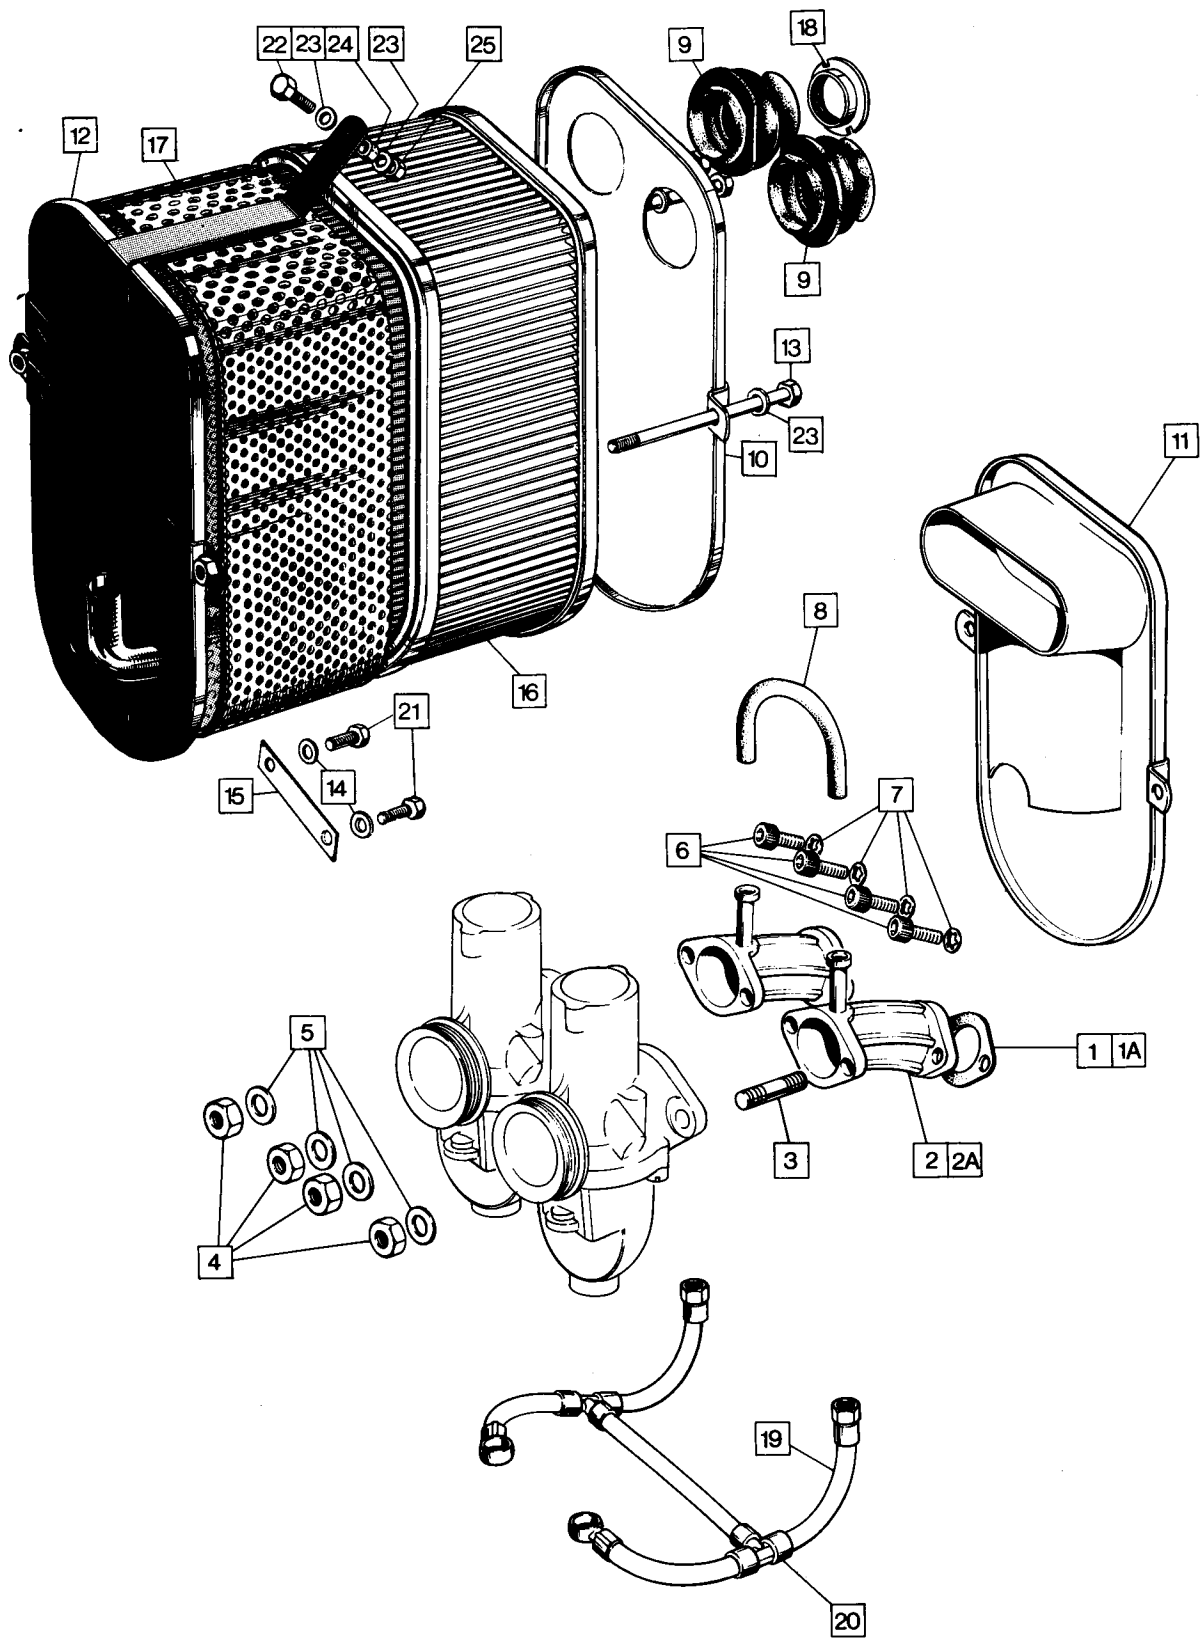

**Carburetor Mountings, Air Filter
and Fuel Line**

Carburetor Mountings, Air Filter and Fuel Line

12

Plate No.	Part No.	Description	Qty.	Bin No.	Price
1	063458	Carburetor Heat Insulator (32 mm carb.)	2	.....	.....
1A	NM23358	Carburetor Heat Insulator (30 mm carb.)	2	.....	.....
2	062711	Carburetor Spacer (32 mm carb.)	2	.....	.....
2A	062819	Carburetor Spacer (30 mm carb.)	2	.....	.....
3	060577	Carburetor Stud	4	.....	.....
4	060348	Carburetor Stud Nut	4	.....	.....
5	22528	Carburetor Stud Washer	4	.....	.....
6	062536	Carburetor Fixing Screw	4	.....	.....
7	11796	Carburetor Fixing Screw Washer	4	.....	.....
8	062284	Balance Pipe Hose	1	.....	.....
9	063537	Hose	2	.....	.....
10	063813	Front Plate 850 Air Cleaner	1	.....	.....
11	060902	Front Plate 750 Air Cleaner	1	.....	.....
12	062799	Back Plate Air Cleaner	1	.....	.....
13	060900	Bolt	2	.....	.....
14	000012	Washer	5	.....	.....
15	060926	Locking Plate	1	.....	.....
16	060673	Air Cleaner Element	1	.....	.....
17	060816	Perforated Plate	1	.....	.....
18	033027	Air Cleaner Adaptor Sleeve	2	.....	.....
19	061440	Fuel Line Assembly	1	.....	.....
20	062344	'T' Piece for Fuel Pipe	2	.....	.....
21	060327	Air Cleaner Fixing Bolt	2	.....	.....
22	060617	Bolt	1	.....	.....
23	000012	Plain Washer	2	.....	.....
24	062170	Spacer	1	.....	.....
25	033057	Nut	1	.....	.....