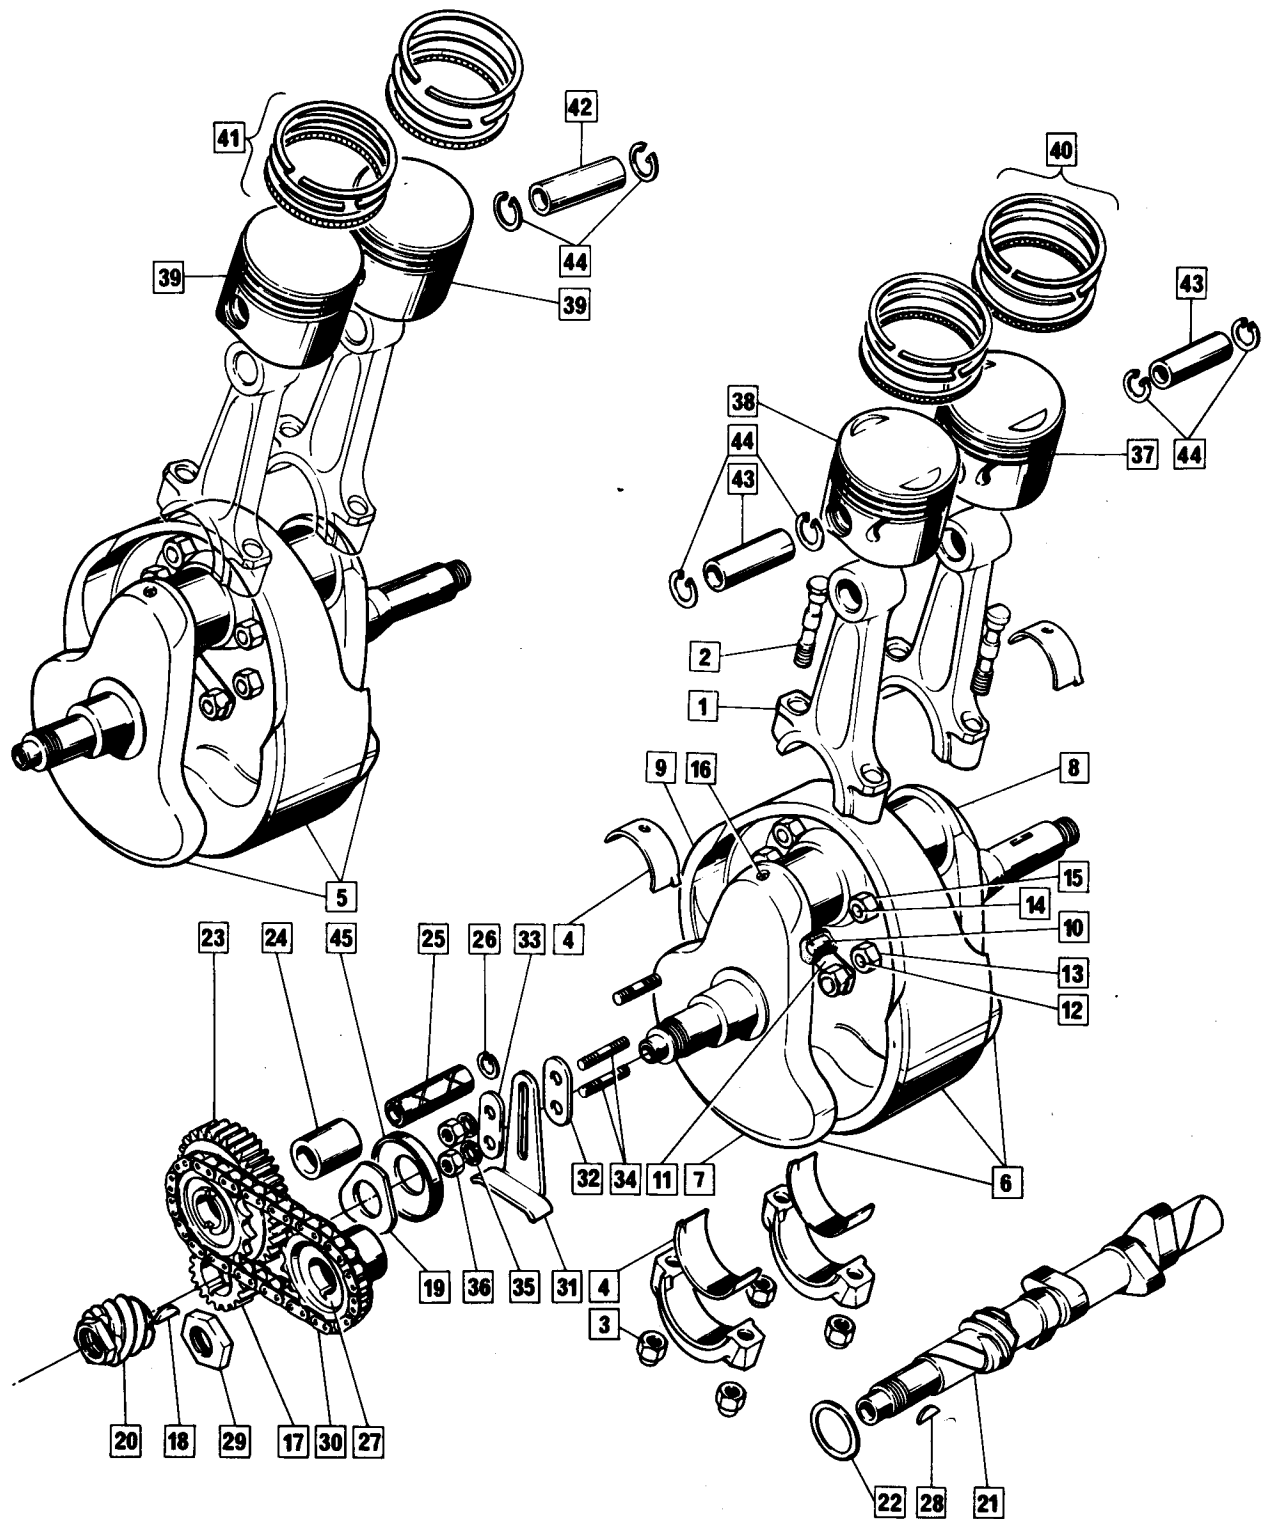

Engine: Crankshaft, Connecting Rods, Pistons, Camshaft, Timing Gear

Engine: Crankshaft, Connecting Rods, Pistons, Camshaft, Timing Gear

1

Plate No.	Part No.	Description	Qty.	Bin No.	Price
1	NM.25369	Connecting Rod with Cap	2
2	NM.23254	Connecting Rod Bolt	4
3	NM.23253	Connecting Rod Self Locking Nut	4
4	064285	*† Big End Shell Set, Std.	2
5	064254	Crankshaft Assembled, 850 Only	1
6	063106	Crankshaft Assembled, 750 Only	1
7	NM.23262	Crank-cheek T.S., 750 Only	1
8	060542	Crank-cheek D.S., 750 Only	1
9	060731	Flywheel, 750 Only	1
10	NMT2105	Dowel	1
11	NM.2032	Nut Retaining Plate	2
12	064184	Crankshaft Stud	4
13	064160	Crankshaft Stud Nut	8
14	064185	Crankshaft Stud	2
15	064189	Crankshaft Stud Nut	4
16	NME4591	Crankshaft Oilway Screw	1
17	NMT2035	Timing Pinion	1	067537
18	000572	Timing Pinion Key	1
19	NMT.2007-	Timing Pinion Back Plate	1	067525
20	NM.24732	Timing Pinion Nut (oil pump worm)	1	067889
21	061084	Camshaft	1
22	061086	Camshaft Thrust Washer	2
23	061077	Intermediate Gear c/w Bush	1
24	061079	Intermediate Gear Bush	1
25	061078	Intermediate Gear Shaft	1
26	NM.17823	Intermediate Gear Shaft Circlip	1
27	061080	Camshaft Sprocket	1
28	000572	Camshaft Sprocket Key	1
29	NM.20732	Camshaft Sprocket Nut	1	067774
30	NM.17806	Camshaft Chain	1
31	061094	Tensioner Slipper	1
32	NMT2218	Tensioner Backing Plate, Thin	1	067575
33	NMT2218A	Tensioner Backing Plate, Thick	1	067576
34	062665	Tensioner Stud	2
35	NM.18202	Tensioner Stud Washer	2
36	062692	Tensioner Stud Nut	2
37	063348	* Piston complete L.H., 750 Only	1
38	063349	* Piston complete R.H., 750 Only	1
39	063838	* Piston complete, 850 Only	2
40	R25830	*† Piston Ring Set, Std., 750 Only	2
41	R26640K	*† Piston Ring Set, Std., 850 Only	2
42	063842	Wrist Pin, 850 Only	2
43	060955	Wrist Pin, 750 Only	2
44	NM.23276	Circlip	2
45	NMT2008	Sealing Washer, timing side bearing	1	067526