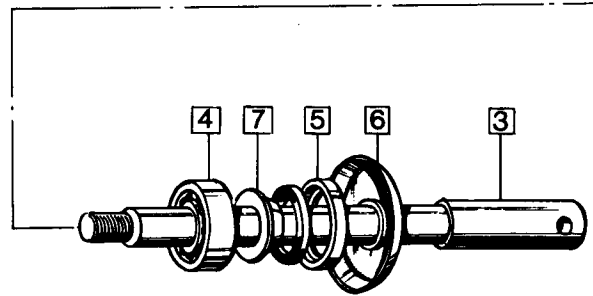

Rim and Hub Assembly 1

Brake Cover Plate Complete 18

Front Wheel and Brake (Drum Type)

Front Wheel and Brake (Drum Type)

19

Plate No.	Part No.	Description	Qty.	Bin No.	Price
1	061578	Rim and Hub Assembly c/w Bearings, Seals, etc.	1	.....	.....
2	060361	Spindle Nut	1	.....	.....
3	060362	Wheel Spindle	1	.....	.....
4	040100	Bearing	1	.....	.....
5	060363	Bearing Lockring	1	.....	.....
6	061577	Hub Shell c/w Bearings, Spacers, etc.	1	.....	.....
7	NM.16783	Spacer	1	.....	.....
8	NM.17721	Bearing, R.H.	1	.....	.....
9	NM.19646	Spacer	1	.....	.....
10	NM.19719	Washer	1	.....	.....
11	NM E6885	Seal	2	.....	.....
12	NM E6889	Washer	1	.....	.....
13	NM.18350	Rim WM2 - 19	1	.....	.....
14	062525	Spoker, Inner	20	.....	.....
15	062526	Spoke, Outer	20	.....	.....
16	021693	Spoke Nipple	40	.....	.....
17	033057	Nut	1	.....	.....
18	063281	Cover Plate Complete (includes shoes, etc.)	1	.....	.....
19	063280	Cover Plate with Bushes, Gauzes, etc.	1	.....	.....
20	060020	Inlet Gauze	1	.....	.....
21	060021	Exit Gauze	1	.....	.....
22	060787	Air Scoop Screw	14	.....	.....
23	060789	Air Inlet Cover	1	.....	.....
24	060845	Air Exit Cover	1	.....	.....
25	060006	Brake Shoe c/w Lining	2	.....	.....
26	063272	Expander	1	.....	.....
27	060013	Slipper	2	.....	.....
28	060014	Brake Shoe Spring	2	.....	.....
29	060015	Tie Rod	1	.....	.....
30	060018	Yoke (L.H. Thread)	1	.....	.....
31	060019	Yoke (R.H. Thread)	1	.....	.....
32	060025	Long Expander Lever	1	.....	.....
33	060027	Short Expander Lever	1	.....	.....
34	000010	Washer	2	.....	.....
35	060029	Expander Lever Nut	2	.....	.....
36	060552	Cable Pin	3	.....	.....
37	060553	Spring Clip	3	.....	.....
38	NM.18551	Dust Cover	1	.....	.....
39	NM E5944A	Washer	AR	.....	.....
40	NM 19680	Expander Bush	4	.....	.....
41	063273	Pivot Pin	1	.....	.....
42	063274	Pivot Pin/Torque Stop Pin	1	.....	.....
43	060005	Nut	2	.....	.....
44	26484	Bolt	2	.....	.....
45	060395	Tab Washer	2	.....	.....
46	063275	Support Plate	1	.....	.....
47	064618	Balance Weight, 17 grammes	AR	.....	.....
48	064620	Balance Weight, 25 grammes	AR	.....	.....