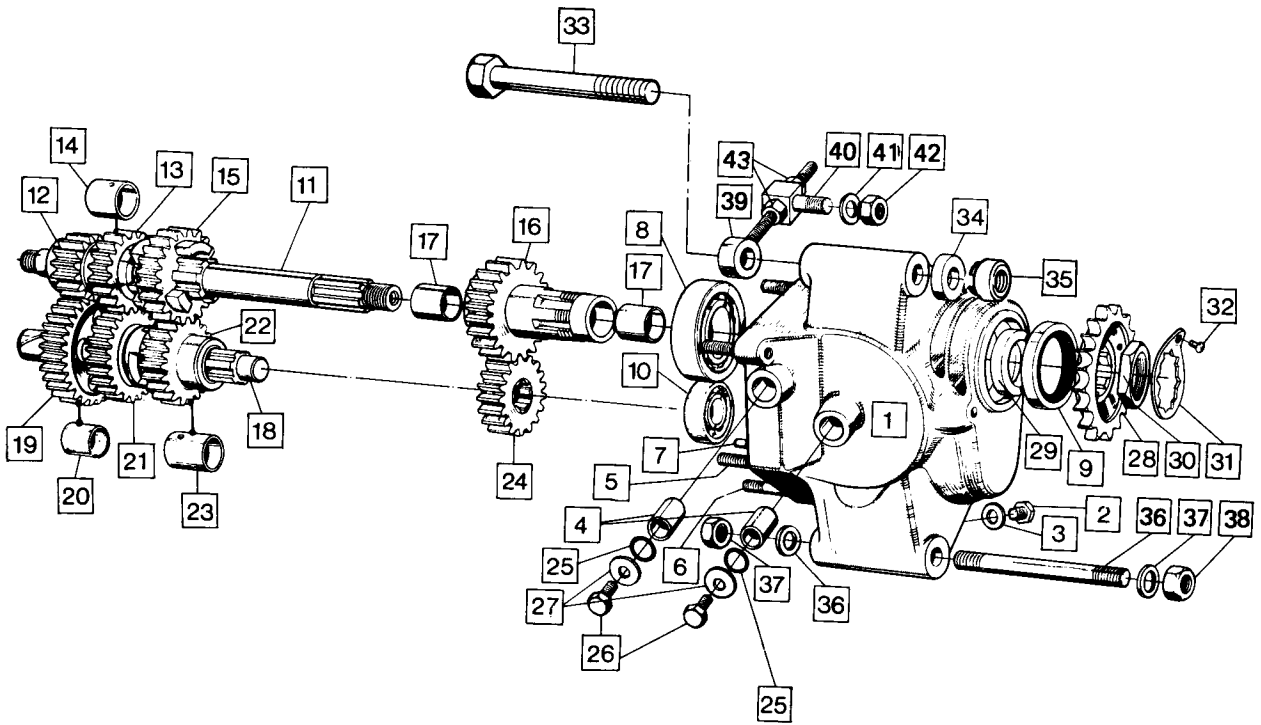

Gearbox: Shell, Gear Cluster, Mounting Bolts, Adjuster and Countershaft Sprockets

Gearbox: Shell, Gear Cluster, Mounting Bolts, Adjuster and Countershaft Sprockets

7

Plate No.	Part No.	Description	Qty.	Bin No.	Price
1	064126	Gearbox Shell with Bushes and Studs	1	.....	.....
2	040138	Drain Bolt	1	.....	.....
3	000200	Drain Bolt Washer	1	.....	.....
4	040056	Bush, Quadrant and Cam Spindle	2	.....	.....
5	040064	Stud for Inner Case	2	.....	.....
6	000271	Stud for Inner Case	5	.....	.....
7	000577	Dowel	2	.....	.....
8	040098	Sleeve Gear Bearing	1	.....	.....
9	040132	Sleeve Gear Bearing Oil Seal	1	.....	.....
10	040100	Layshaft Bearing	1	.....	.....
11	060384	Mainshaft	1	.....	.....
12	040026	Mainshaft 1st Gear	1	.....	.....
13	040418	Mainshaft 2nd Gear	1	.....	.....
14	040048	Mainshaft 2nd Gear Bush	1	.....	.....
15	040635	Mainshaft 3rd Gear	1	.....	.....
16	061057	Sleeve Gear c/w Bushes	1	.....	.....
17	040062	Sleeve Gear Bush	2	.....	.....
18	040025	Layshaft	1	.....	.....
19	040115	Layshaft 1st Gear with Bush	1	.....	.....
20	040046	Layshaft 1st Gear Bush	1	.....	.....
21	040019	Layshaft 2nd Gear	1	.....	.....
22	040634	Layshaft 3rd Gear	1	.....	.....
23	040047	Layshaft 3rd Gear Bush	1	.....	.....
24	061058	Layshaft 4th Gear	1	.....	.....
25	040129	'O' Ring	2	.....	.....
26	040136	Spindle Bolt	2	.....	.....
27	000174	Spindle Bolt Washer	2	.....	.....
28	040480	Countershaft Sprocket (19T)	Available	.....	.....
28	060931	Countershaft Sprocket (20T)	Available	.....	.....
28	060721	Countershaft Sprocket (21T)	Available	.....	.....
28	060759	Countershaft Sprocket (22T)	Available	.....	.....
28	063420	Countershaft Sprocket (23T)	Available	.....	.....
28	063421	Countershaft Sprocket (24T)	Available	.....	.....
29	040131	Countershaft Sprocket Spacer	1	.....	.....
30	040070	Countershaft Sprocket Nut	1	.....	.....
31	040076	Countershaft Sprocket Nut Lock Washer	1	.....	.....
32	000450	Countershaft Sprocket Nut Lock Screw	1	.....	.....
33	062653	Gearbox Top Bolt	1	.....	.....
34	030023	Gearbox Top Bolt Spacer	1	.....	.....
35	062656	Gearbox Top Bolt Nut	1	.....	.....
36	060597	Gearbox Pivot Stud	1	.....	.....
37	000008	Gearbox Pivot Stud Washer	2	.....	.....
38	060625	Gearbox Pivot Stud Nut	2	.....	.....
39	062654	Gearbox Adjuster	1	.....	.....
40	062657	Gearbox Adjuster Crosshead	1	.....	.....
41	000010	Gearbox Adjuster Crosshead Washer	1	.....	.....
42	060029	Gearbox Adjuster Crosshead Nut	1	.....	.....
43	060651	Gearbox Adjuster Nut	2	.....	.....