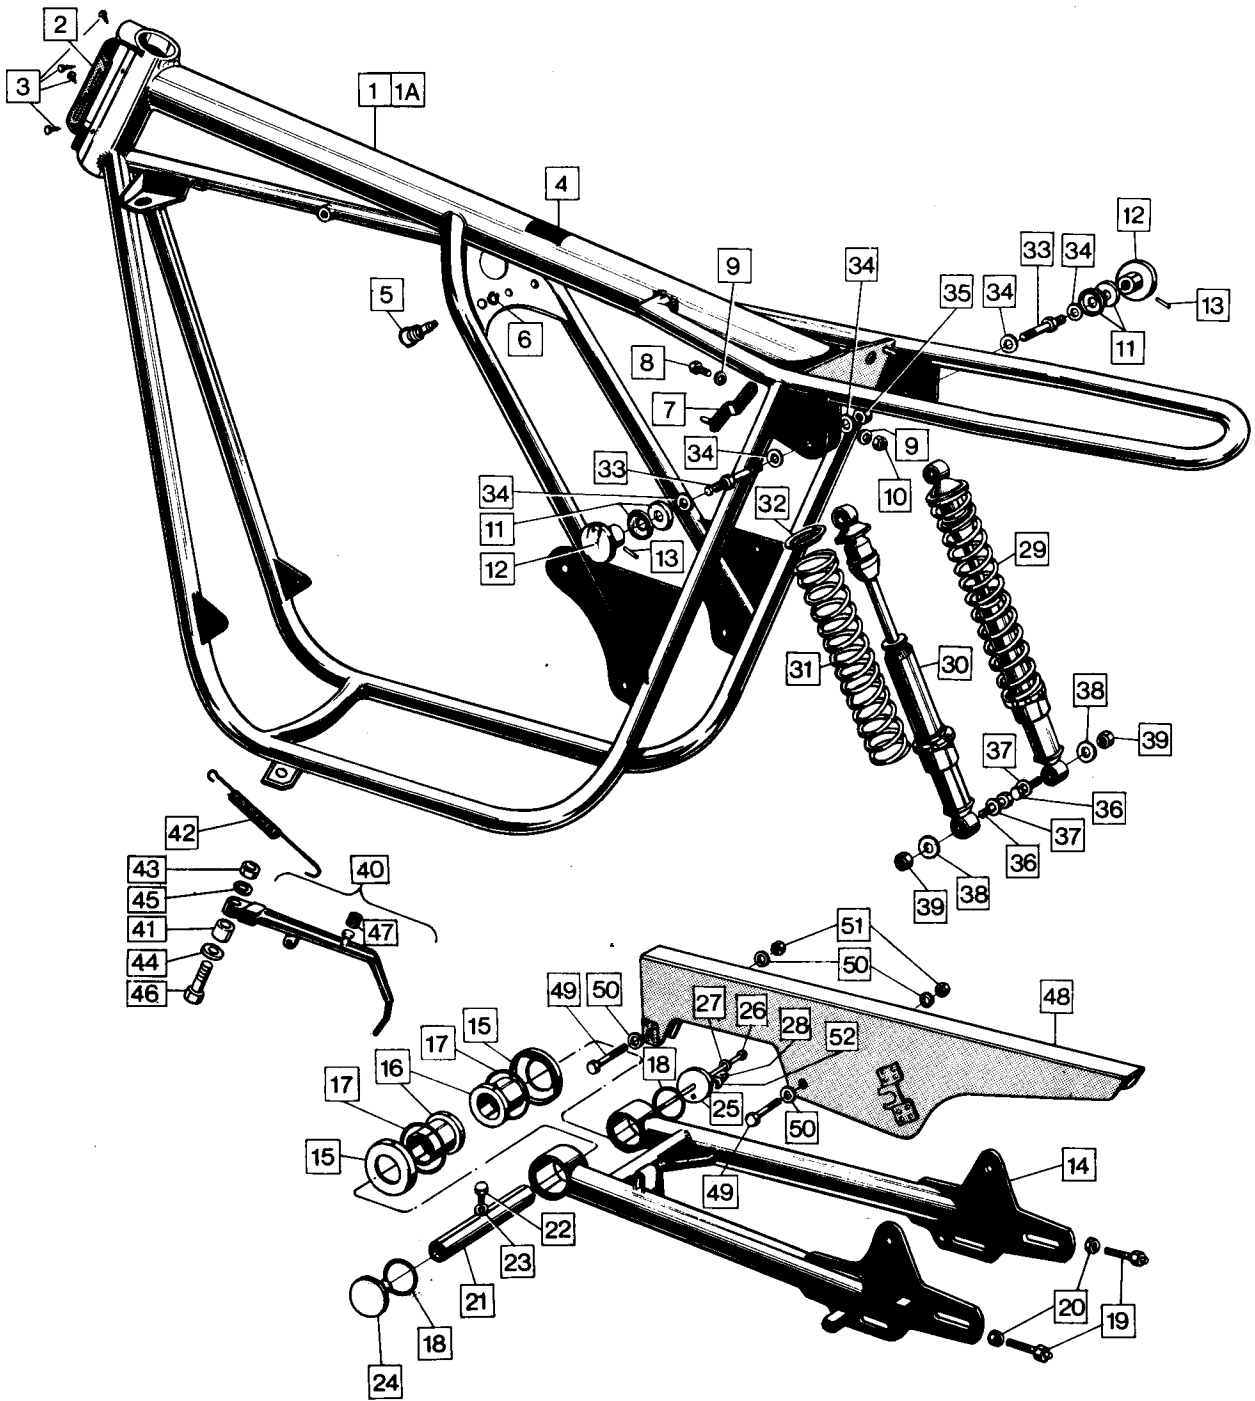

Frame, Swinging Arm, Suspension Units

Frame, Swinging Arm, Suspension Units

14

Plate No.	Part No.	Description	Qty.	Bin No.	Price
1	063079	Frame 750 Only	1	.....	.....
1A	064140	Frame 850 Only	1	.....	.....
2	063247	Label (Certification) available to Distributor only	1	.....	.....
3	061287	Rivet	4	.....	.....
4	063977	Decal	1	.....	.....
5	062489	Dzus Fastener Assembled	1	.....	.....
6	061341	Circlip, Fastener	1	.....	.....
7	061204	Panel Support Bracket	1	.....	.....
8	060865	Bracket Bolt	1	.....	.....
9	000012	Bracket Washer	2	.....	.....
10	033057	Bracket Nut	1	.....	.....
11	NME6742	Washer (Lipped)	4	.....	.....
12	064009	Knurled Nut (Dual Seat)	2	.....	.....
13	060695	Pin for Nut	2	.....	.....
14	064539	Swinging Arm	1	.....	.....
15	060446	Cover, Dust	2	.....	.....
16	060447	Bearing	2	.....	.....
17	060449	'O' Ring	2	.....	.....
18	060448	'O' Ring	2	.....	.....
19	060650	Chain Adjuster	2	.....	.....
20	060651	Adjuster Nut	2	.....	.....
21	060453	Pivot Spindle	1	.....	.....
22	060327	Bolt	1	.....	.....
23	000012	Washer	1	.....	.....
24	060869	End Cap	1	.....	.....
25	060868	End Cap	1	.....	.....
26	060873	End Cap Rod	1	.....	.....
27	060871	Washer	1	.....	.....
28	063411	Oil Nipple	1	.....	.....
29	062179	Suspension Unit Complete	2	.....	.....
30	062177	Damper only	2	.....	.....
31	062178	Spring	2	.....	.....
32	062290	Collar	4	.....	.....
33	060465	Suspension Unit Top Bolt	2	.....	.....
34	000010	Suspension Unit Bolt Washer	6	.....	.....
35	060029	Suspension Unit Bolt Nut	2	.....	.....
36	060463	Suspension Unit Bottom Bolt	2	.....	.....
37	NM.22636	Suspension Unit Bottom Washer	2	.....	.....
38	NM.23298	Suspension Unit Bottom Washer	2	.....	.....
39	060029	Suspension Unit Bottom Nut	2	.....	.....
40	063389	Prop Stand with Buffer	1	.....	.....
41	062871	Pivot Spacer	1	.....	.....
42	062592	Prop Stand Spring	1	.....	.....
43	063089	Stand Nut	1	.....	.....
44	063141	Washer	1	.....	.....
45	26494	Spring Washer	1	.....	.....
46	062872	Pivot Bolt	1	.....	.....
47	063324	Rubber Buffer	1	.....	.....
48	061865	Chainguard	1	.....	.....
49	060459	Bolt, Chainguard	2	.....	.....
50	000012	Washer	4	.....	.....
51	033057	Nut	2	.....	.....
52	064061	Nipple Washer	1	.....	.....