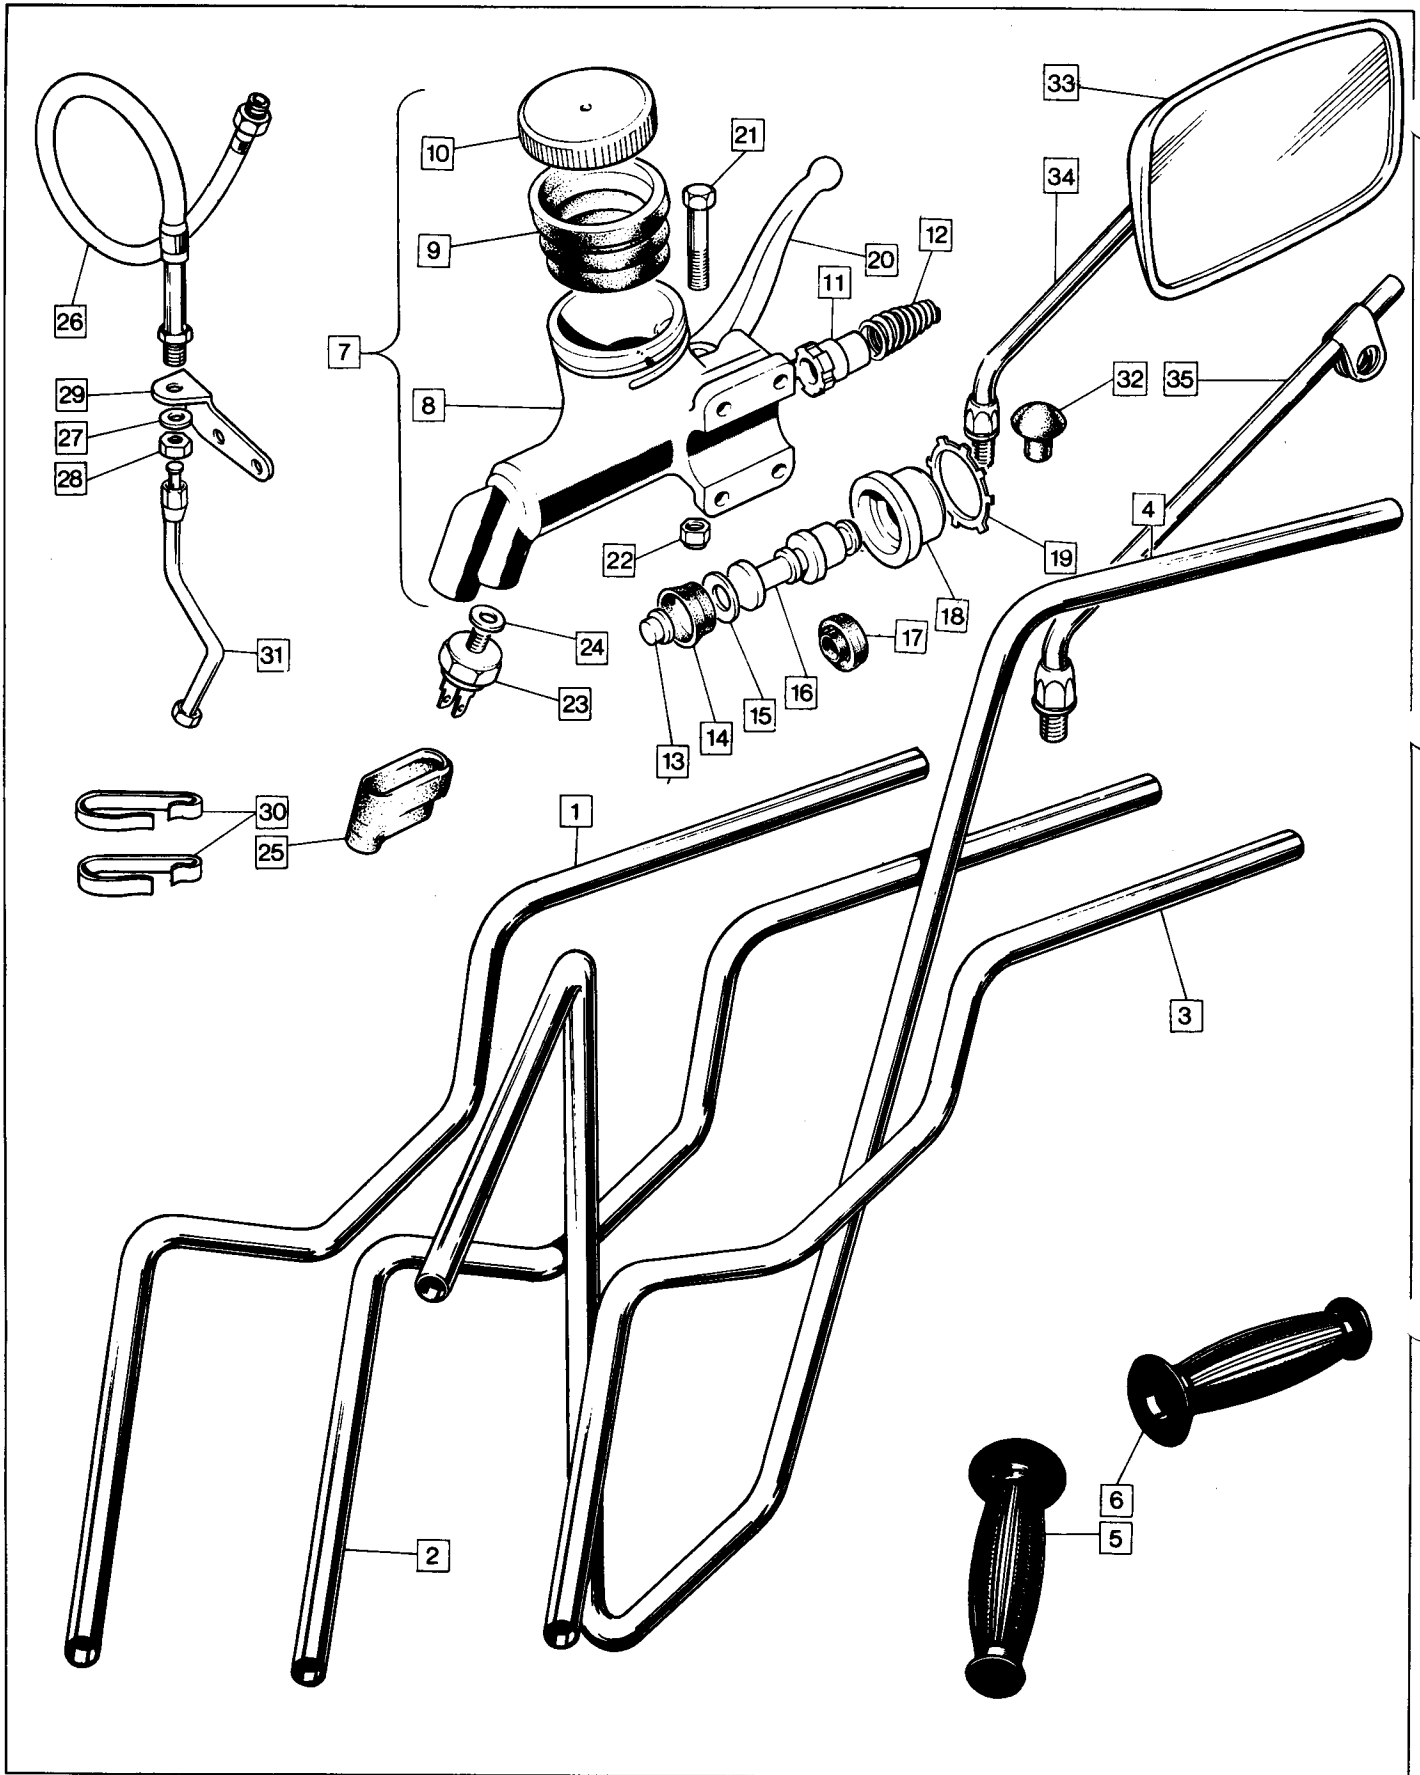

**Handlebars, Disc Brake Master Cylinder
and Hose Group**

Handlebars, Disc Brake Master Cylinder and Hose Group

22

Plate No.	Part No.	Description	Qty.	Bin No.	Price
	HANDLEBAR – FASTBACK, FASTBACK L.R., ROADSTER, INTERSTATE U.S.A.				
1	061046	Handlebar	1	.....	.....
	HANDLEBAR – INTERPOL				
2	062306	Handlebar	1	.....	.....
	HANDLEBAR – INTERSTATE (EUROPE)				
3	064123	Handlebar	1	.....	.....
	HANDLEBAR – HI-RIDER				
4	062599	Handlebar	1	.....	.....
	HANDLEBAR GRIPS				
5	061879	Dummy Grip	1	.....	.....
6	061830	Twistgrip Rubber	1	.....	.....
	DISC BRAKE MASTER CYLINDER				
7	064871	Master Cylinder Assembly complete	1	.....	.....
8	061939	Master Cylinder Body (not available separately)		.....	.....
9	061946	Bellows	1	.....	.....
10	061920	Cap	1	.....	.....
11	061944	Valve	1	.....	.....
12	061906	Spring	1	.....	.....
13	061972	Spreader	1	.....	.....
14	061942	Primary Cup	1	.....	.....
15	061943	Primary Cup Washer	1	.....	.....
16	061898	Piston	1	.....	.....
17	061945	Secondary Cup	1	.....	.....
18	061941	Boot	1	.....	.....
19	061947	Circlip	1	.....	.....
20	063241	Brake Lever	1	.....	.....
21	062184	Pivot Bolt	1	.....	.....
22	062240	Nut, Pivot Bolt	1	.....	.....
23	34619A	Brake Light Switch	1	.....	.....
24	063544	Washer, Brake Light Switch	1	.....	.....
25	062524	Switch Cover	1	.....	.....
	HYDRAULIC HOSE AND FITTINGS				
26	063508	Hose Assembly (23 in. long)	1	.....	.....
26	062707	Hose Assembly (25 in. long)	1	.....	.....
26	063507	Hose Assembly (28 in. long)	1	.....	.....
26	063541	Hose Assembly (31 in. long)	1	.....	.....
26	063540	Hose Assembly (34 in. long)	1	.....	.....
27	26634	Washer	1	.....	.....
28	26078	Nut	1	.....	.....
29	062706	Hose Support Bracket	1	.....	.....
30	063031	Pipe Clip	2	.....	.....
31	063899	Pipe Assembly	1	.....	.....
	BRAKE FLUID				
Not illus.	063111	Lockheed 329 Brake Fluid, 8 Imp. fl. oz. (.48 U.S. pints/.227 litres)	AR	.....	.....
Not illus.	064244	Master Cylinder Repair Kit	AR	.....	.....
	MIRROR AND FITTINGS				
32	063668	Blanking Plug (where mirror not fitted)	AR	.....	.....
33	064102	Mirror	AR	.....	.....
34	064103	Stem Roadster – Interstate	AR	.....	.....
35	064145	Stem Hi-Rider	AR	.....	.....