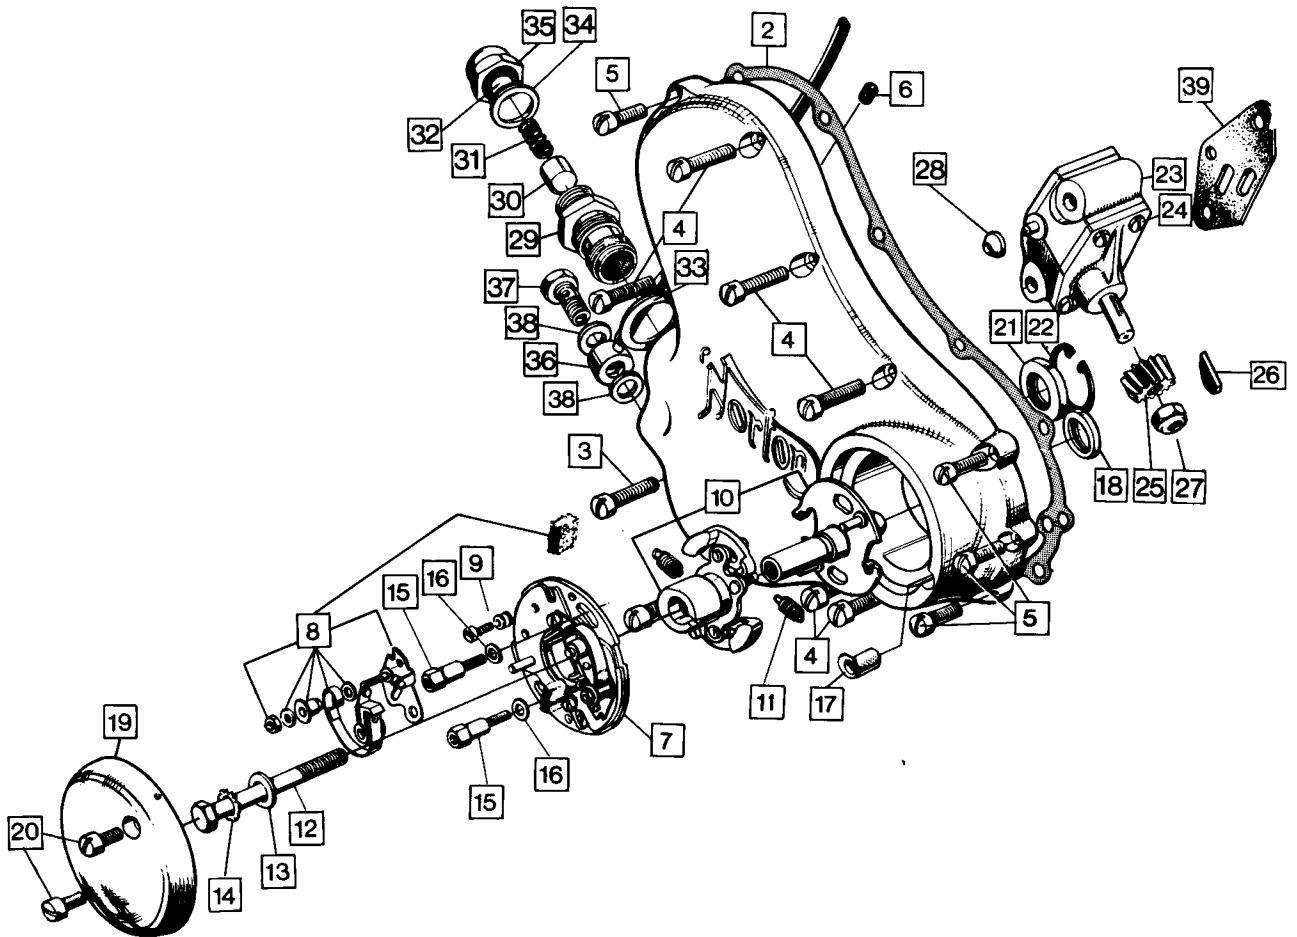

**Engine: Contact Breaker, Timing Cover,
Oil Pump, Oil Pressure Relief Valve**

Engine: Contact Breaker, Timing Cover, Oil Pump, Oil Pressure Relief Valve

4

Plate No.	Part No.	Description	Qty.	Bin No.	Price
1	061073	Timing Cover	1	.....	.....
2	061092	Timing Cover Gasket	1	.....	.....
3	062685	Timing Cover Screw Long	1	.....	.....
4	062686	Timing Cover Screw Medium	7	.....	.....
5	062687	Timing Cover Screw Short	4	.....	.....
6	NME4591	Timing Cover Oilway Plug	1	.....	.....
7	54425160	Contact Breaker Plate Assembly	1	.....	.....
8	60600271	Contact Points Set	2	.....	.....
9	54419220	Contact Breaker Eccentric Screw	2	.....	.....
10	54425656	Auto Advance Mechanism	1	.....	.....
11	54412229	Auto Advance Spring Set	1	.....	.....
12	060720	Contact Breaker Cam Bolt	1	.....	.....
13	NMT2221	Contact Breaker Cam Washer, Plain	1	.....	.....
14	015306	Contact Breaker Cam Washer, Spring	1	.....	.....
15	061281	Contact Breaker Fixing Screw	2	.....	.....
16	029984	Contact Breaker Fixing Screw Washer	2	.....	.....
17	061093	Contact Breaker Lead Seal	1	.....	.....
18	063609	Contact Breaker Oil Seal	1	.....	.....
19	061087	Contact Breaker Cover	1	.....	.....
20	061105	Contact Breaker Cover Screw	2	.....	.....
21	048023	Oil Seal (in timing cover)	1	.....	.....
22	048079	Oil Seal Circlip	1	.....	.....
23	063037	Oil Pump complete	1	.....	.....
24	NM.15512	Oil Pump Cover Screw	4	.....	.....
25	NM.24733	Oil Pump Worm Gear	1	.....	.....
26	062609	Oil Pump Worm Gear Key	1	.....	.....
27	063024	Oil Pump Worm Gear Nut	1	.....	.....
28	NMT272	Feed Bush Sealing Washer	1	.....	.....
29	NMT2059A	Oil Pressure Relief Valve Body	1	.....	.....
30	NMT2054	Oil Pressure Relief Piston	1	.....	.....
31	NMT2061	Oil Pressure Relief Spring	1	.....	.....
32	NM.15404	Oil Pressure Relief Shim	5	.....	.....
33	063448	Oil Pressure Relief Union Washer	1	.....	.....
34	NMT2057	Oil Pressure Relief Union Nut Washer	1	.....	.....
35	NMT2060	Oil Pressure Relief Body Nut	1	.....	.....
36	062168	Rocker Feed Pipe	1	.....	.....
37	NM.18101	Banjo Bolt	3	.....	.....
38	NMT1084	Fibre Washer	6	.....	.....
39	062447	Gasket	1	.....	.....