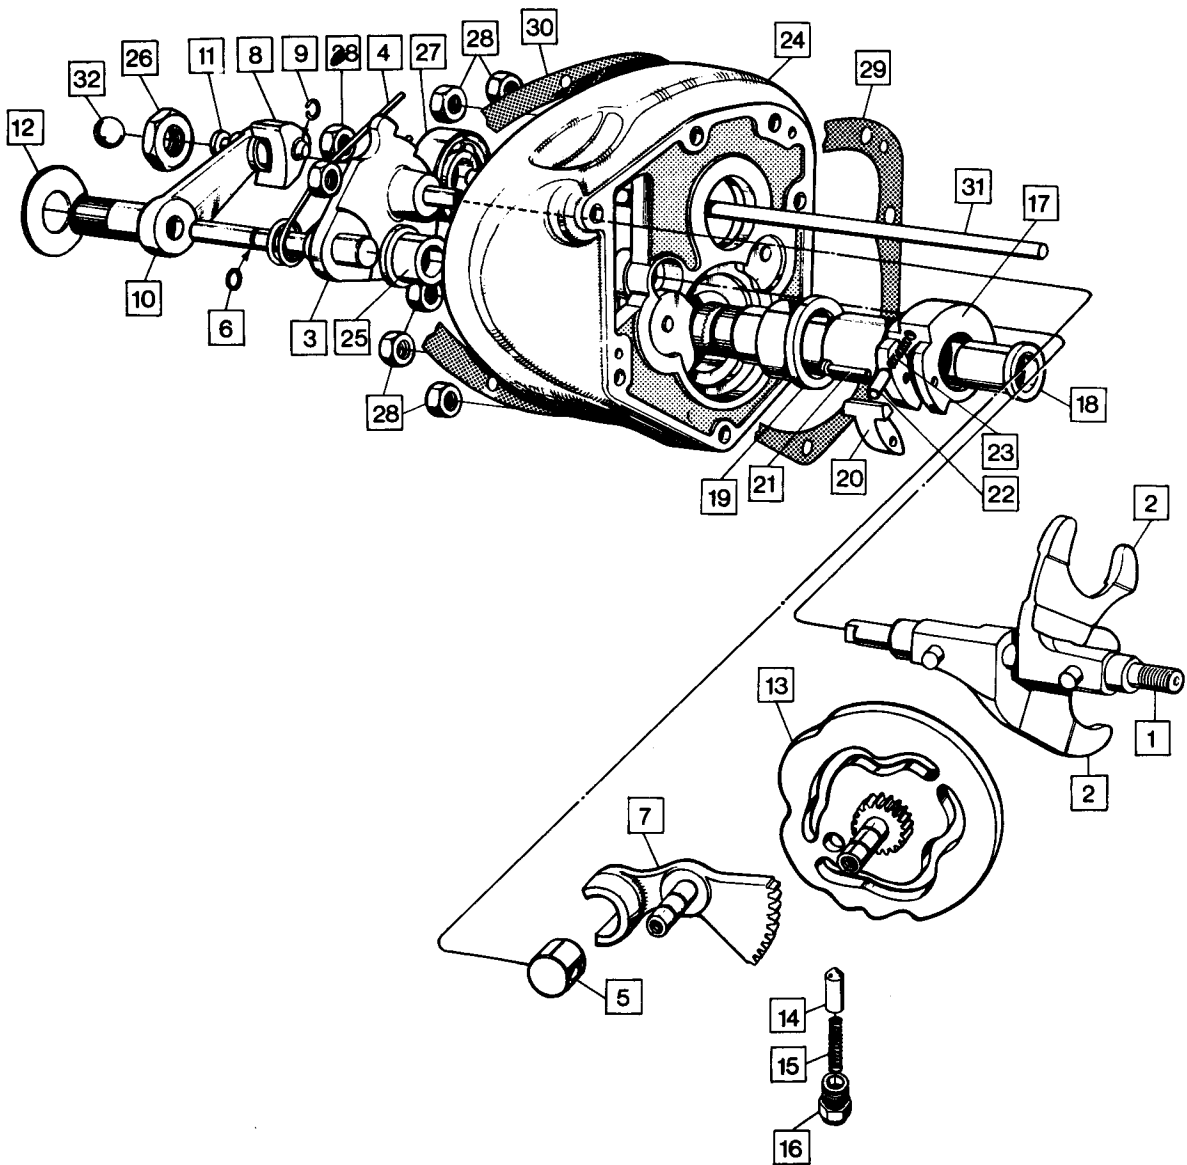

Gearbox: Inner Cover

Gearbox: Inner Cover

8

Plate No.	Part No.	Description	Qty.	Bin No.	Price
1	040035	Selector Fork Spindle	1
2	040022	Selector Fork	2
3	040111	Ratchet Plate Assembled	1
4	040038	Ratchet Spring	1
5	040078	Knuckle Pin Roller	1
6	040079	Ratchet Spindle 'O' Ring	1
7	040109	Quadrant	1
8	040024	Gearshift Pawl	1
9	040049	Gearshift Pawl Circlip	1
10	040110	Pawl Carrier Assembled	1
11	040067	Pawl Pivot Pin	1
12	040135	Spring Washer	1
13	040108	Camplate	1
14	040034	Cam Plunger	1
15	040442	Plunger Spring	1
16	040036	Plunger Spring Bolt	1
17	040477	Kickstart Shaft with Bush	1
18	040146	Bush, Shaft	1
19	040473	Bush, Cover	1
20	062015	Kickstart Pawl	1
21	040033	Kickstart Pawl Pin	1
22	040069	Kickstart Pawl Plunger	1
23	040044	Kickstart Pawl Spring	1
24	040467	Gearbox Inner Cover Ass.	1
25	040061	Gear Shift Inner Bush	1
26	040023	Mainshaft Nut	1
27	040099	Mainshaft Bearing	1
28	000004	Gearbox Inner Cover Stud Nut	7
29	040030	Gasket, Inner Cover to Shell	1
30	040055	Gasket, Inner Cover to Outer Cover	1
31	040084	Clutch Pushrod	1
32	040031	Clutch Operating Ball	1