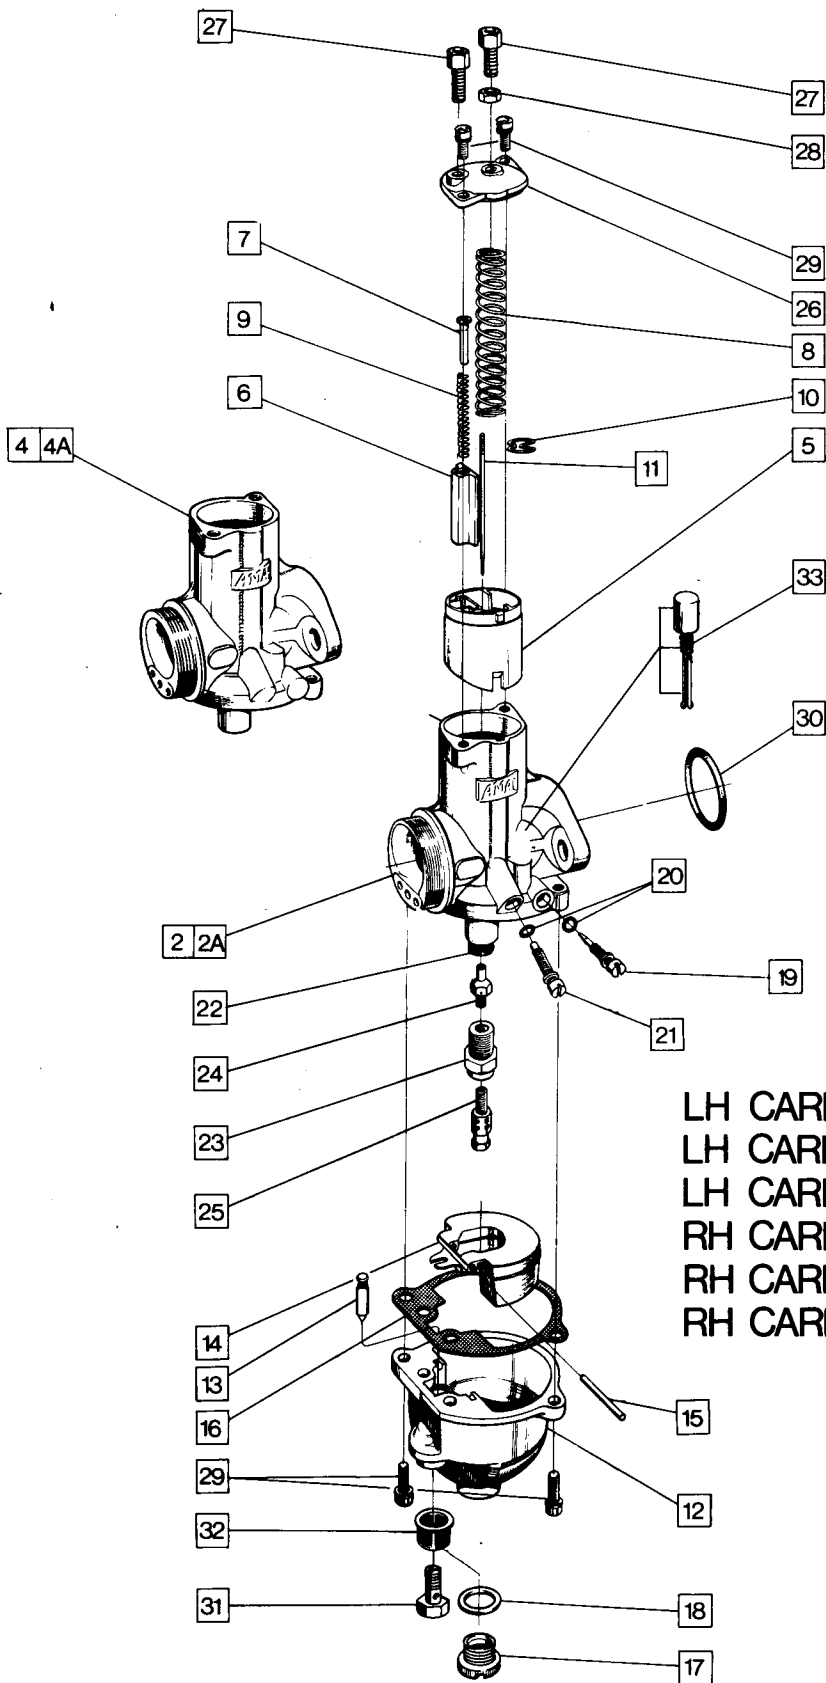

CLUTCH COMPLETE 40

Chaincases, Chains, Sprockets, Clutch, Alternator

Chaincases, Chains, Sprockets, Clutch, Alternator

10

Plate No.	Part No.	Description	Qty.	Bin No.	Price
1	060374	Chaincase Inner Half c/w Dowels	1
2	060769	Chaincase Oil Seal Disc	2
3	024145	Chaincase Dowel	2
4	012443	Chaincase Felt Seal	1
5	060711	Chaincase to Crankcase Gasket	1
6	062669	Chaincase Fixing Bolt	3
7	060395	Chaincase Fixing Bolt Washer	3
8	060376	Chaincase Centre Stud	1
9	000010	Chaincase Centre Stud Washer	2
10	060397	Chaincase Centre Stud Nut	1
11	060399	Chaincase Centre Stud Shim	AR
12	060386	Stator Stud	3
13	060377	Stator Stud Spacer	3
14	000011	Stator Stud Washer	3
15	060700	Stator Stud Nut	3
16	062585	Chaincase Outer Half with Timing Plate	1
17	060763	Ignition Indicator Plate	1
18	060663	Hammer Drive Screw	2
19	060388	Chain Inspection Cap	2
20	062581	Chain Inspection Cap 'O' Ring	2
21	060659	Timing Inspection Cap	1
22	062580	Timing Inspection Cap 'O' Ring	1
23	060398	Chaincase Band Rubber	1
24	060367	Chaincase Attachment Nut	1
25	060368	Chaincase Attachment Nut Washer	1
26	060383	Engine Sprocket	1
27	NME3682	Engine Sprocket Key	1
28	54212006	Rotor	1
29	47205A	Stator	1
30	060903	Alternator Grommet	1
31	060402	Rotor Spacer	1
32	060665	Rotor Shim .010"	AR
33	060664	Rotor Shim .036"	AR
34	NM.20948	Rotor Key	1
35	NM.24948	Rotor Washer	1
36	060387	Rotor Nut	1
37	060366	Front Chain (Primary)	1
38	062582	Chaincase Oil Level Plug	1
39	062583	Chaincase Oil Level 'O' Ring	1
40	064644	Clutch Complete (includes items 41-46, 49-52 inclusive)	1
41	062482	Clutch Sprocket c/w Backplate	1
42	063741	Clutch Friction Plate, Sintered Bronze	5
43	060746	Clutch Plain Plate	4
44	063768	Clutch Pressure Plate	1
45	063979	Clutch Centre	1
46	060770	Clutch Spring Plate with Centre	1
47	061179	Clutch Adjuster	1
48	060005	Clutch Adjuster Nut	1
49	060750	Clutch Bearing	1
50	060753	Clutch Bearing Inner Circlip	1
51	060754	Clutch Bearing Outer Circlip	1
52	060751	Clutch Spring Circlip	1
53	060752	Clutch Location Circlip	1
54	060747	Clutch Location Spacer	1
55	060894	Clutch Location Shim .036"	AR
56	060895	Clutch Location Shim .048"	AR
57	040373	Clutch Fixing Nut	1
58	063447	Clutch Fixing Nut Washer	1
59	017376	Rear Chain, 98 Links (for 19 tooth sprocket)	1
59A	064025	Rear Chain, 99 Links (for 21 tooth sprocket)	1
60	063459	Tab Washer	1