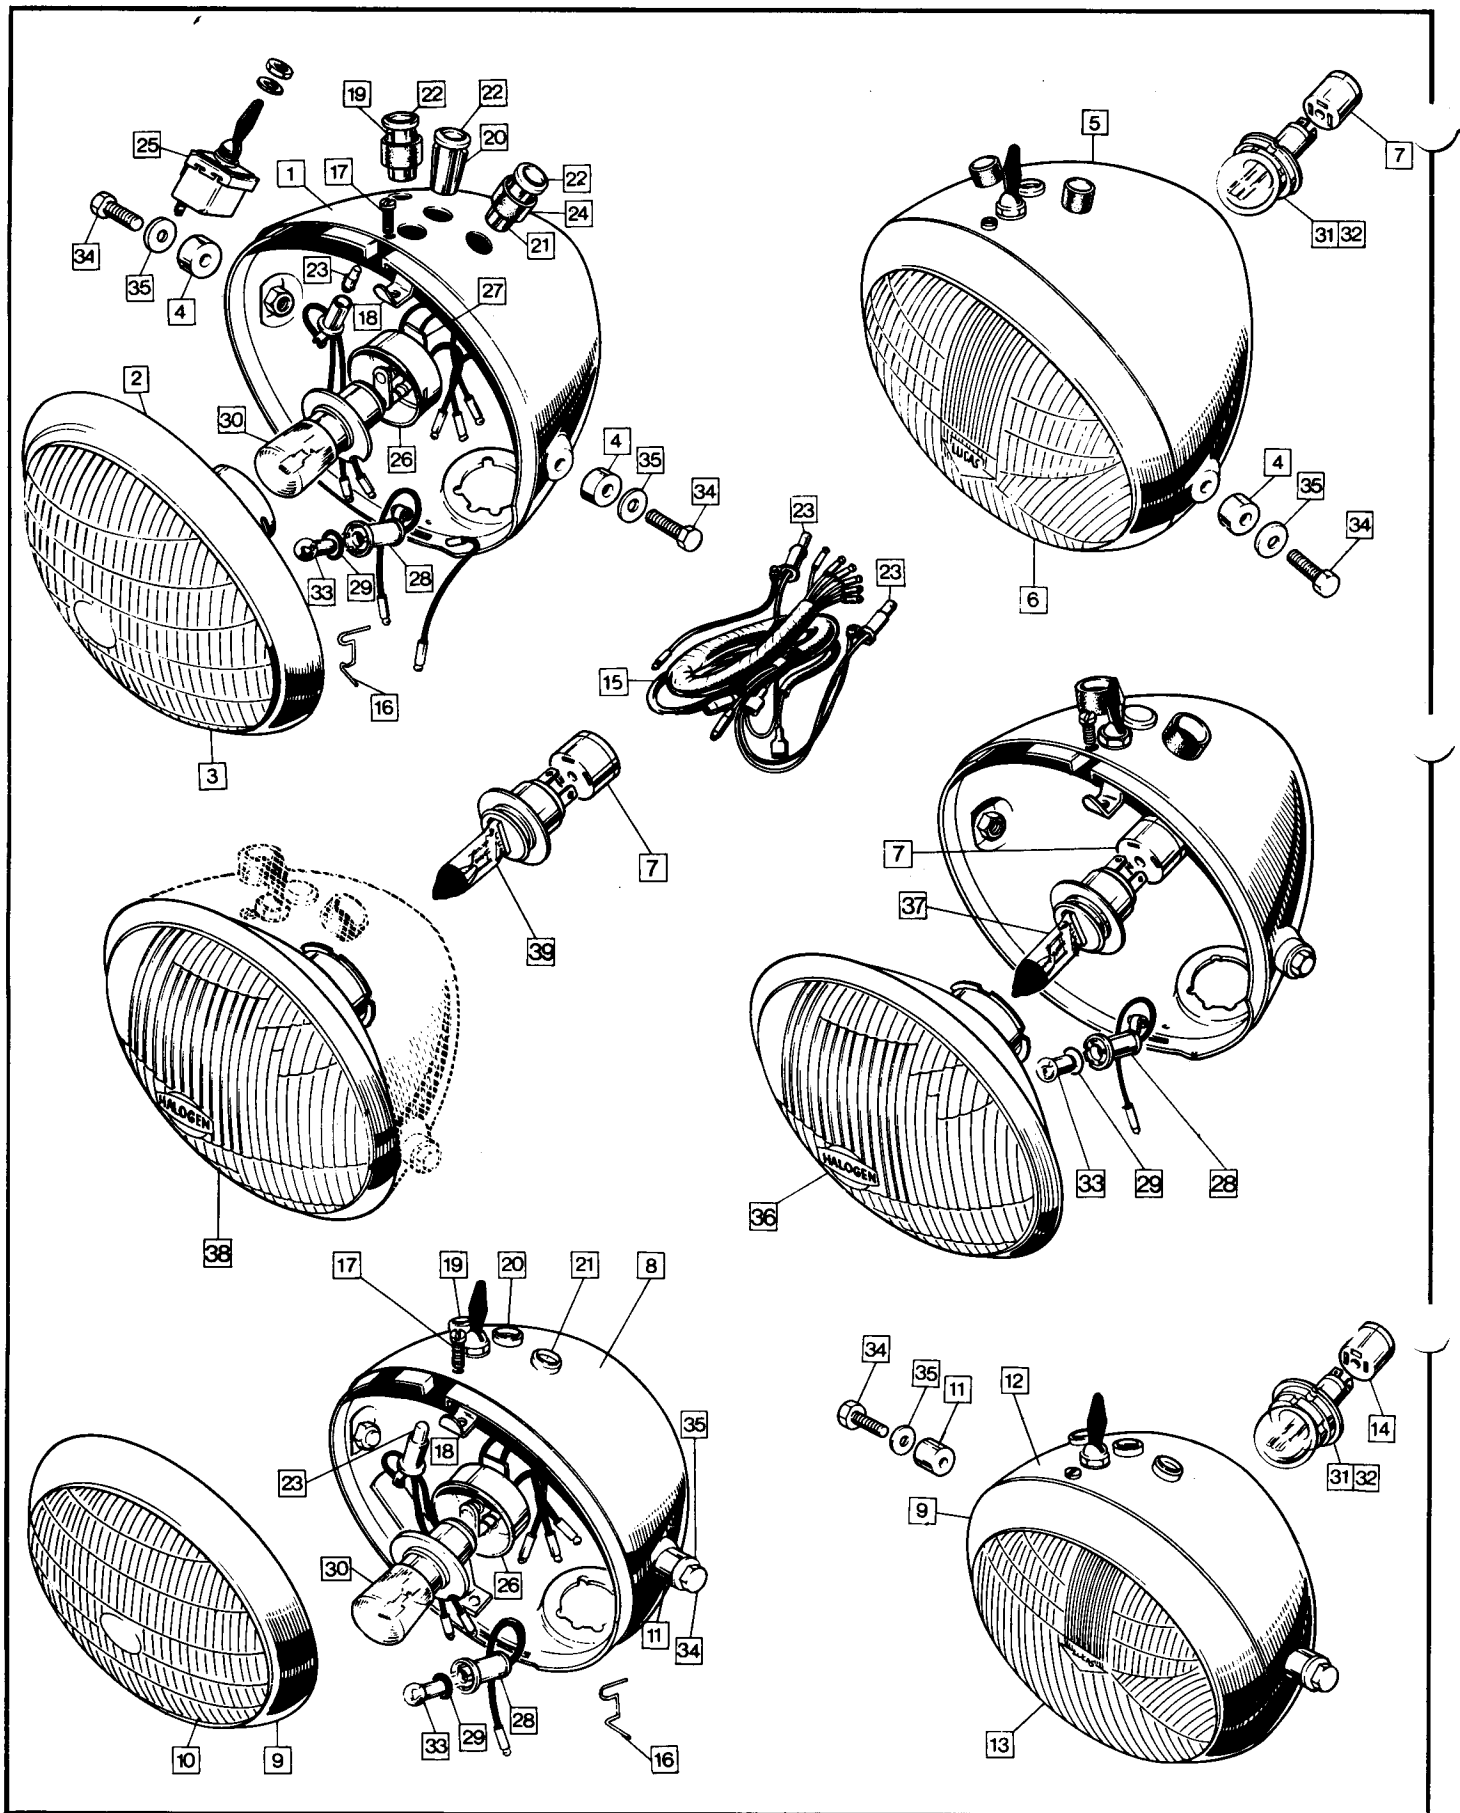

Head Lights

Head Lights **30**

Plate No.	Part No.	Description	Qty.	Bin No.	Price
HEADLAMP – FASTBACK, FASTBACK L.R. ROADSTER, INTERPOL, INTERSTATE					
1	60279	Headlamp SS700P	1	.....	.....
2	553248	Rim	1	.....	.....
3	54525927	Light Unit	1	.....	.....
4	062035	Spacer	2	.....	.....
5	60349	Headlamp SS700P Continental/France	1	.....	.....
6	54522680	Light Unit Continental/France	1	.....	.....
7	553738	Adaptor	1	.....	.....
HEADLAMP, HI-RIDER					
8	60280	Headlamp MCH66	1	.....	.....
9	534343	Rim	1	.....	.....
10	54525272	Light Unit	1	.....	.....
11	062300	Spacer	2	.....	.....
12	60348	Headlamp MCH66 Continental/France	1	.....	.....
13	54523513	Light Unit Continental/France	1	.....	.....
14	553738	Adaptor	1	.....	.....
HEADLAMP COMPONENTS – COMMON TO MCH66 AND SS700P HEADLAMPS					
15	54960724	Headlamp Harness	1	.....	.....
16	504665	Wire Fixing	6	.....	.....
17	144921	Screw, Rim Fixing	1	.....	.....
18	534296	Plate, Rim Fixing	1	.....	.....
19	54363453	Warning Light Body Amber	1	.....	.....
20	54363454	Warning Light Body Red	1	.....	.....
21	54363455	Warning Light Body Green	1	.....	.....
22	54140331	Sealing Ring, Light Body	3	.....	.....
23	281	Bulb, Warning Light	3	.....	.....
24	54525212	Shield Warning Light	3	.....	.....
25	34660	Lighting Switch	1	.....	.....
26	554602	Bulb Holder Main	1	.....	.....
27	555910	Sleeve, Terminal	1	.....	.....
28	54573590	Bulb Holder Pilot	1	.....	.....
29	554354	Ring, Pilot Bulb Seating	1	.....	.....
30	370	Bulb Main 45/40W	1	.....	.....
31	410	Bulb, Main, Continental 45/40W	1	.....	.....
32	411	Bulb, Main, France 45/40W	1	.....	.....
33	989	Bulb Pilot	1	.....	.....
34	062321	Bolt Headlamp Mounting	2	.....	.....
35	062409	Washer Headlamp Mounting	2	.....	.....
HEADLAMP COMPONENTS – QUARTZ HALOGEN					
36	54526114	Quartz-Halogen Light Unit (lens/reflector)		.....	.....
37	463	Bulb, Quartz-Halogen		.....	.....
38	54526323	Light Unit – Continental		.....	.....
39	472	Bulb – Continental Quartz-Halogen		.....	.....