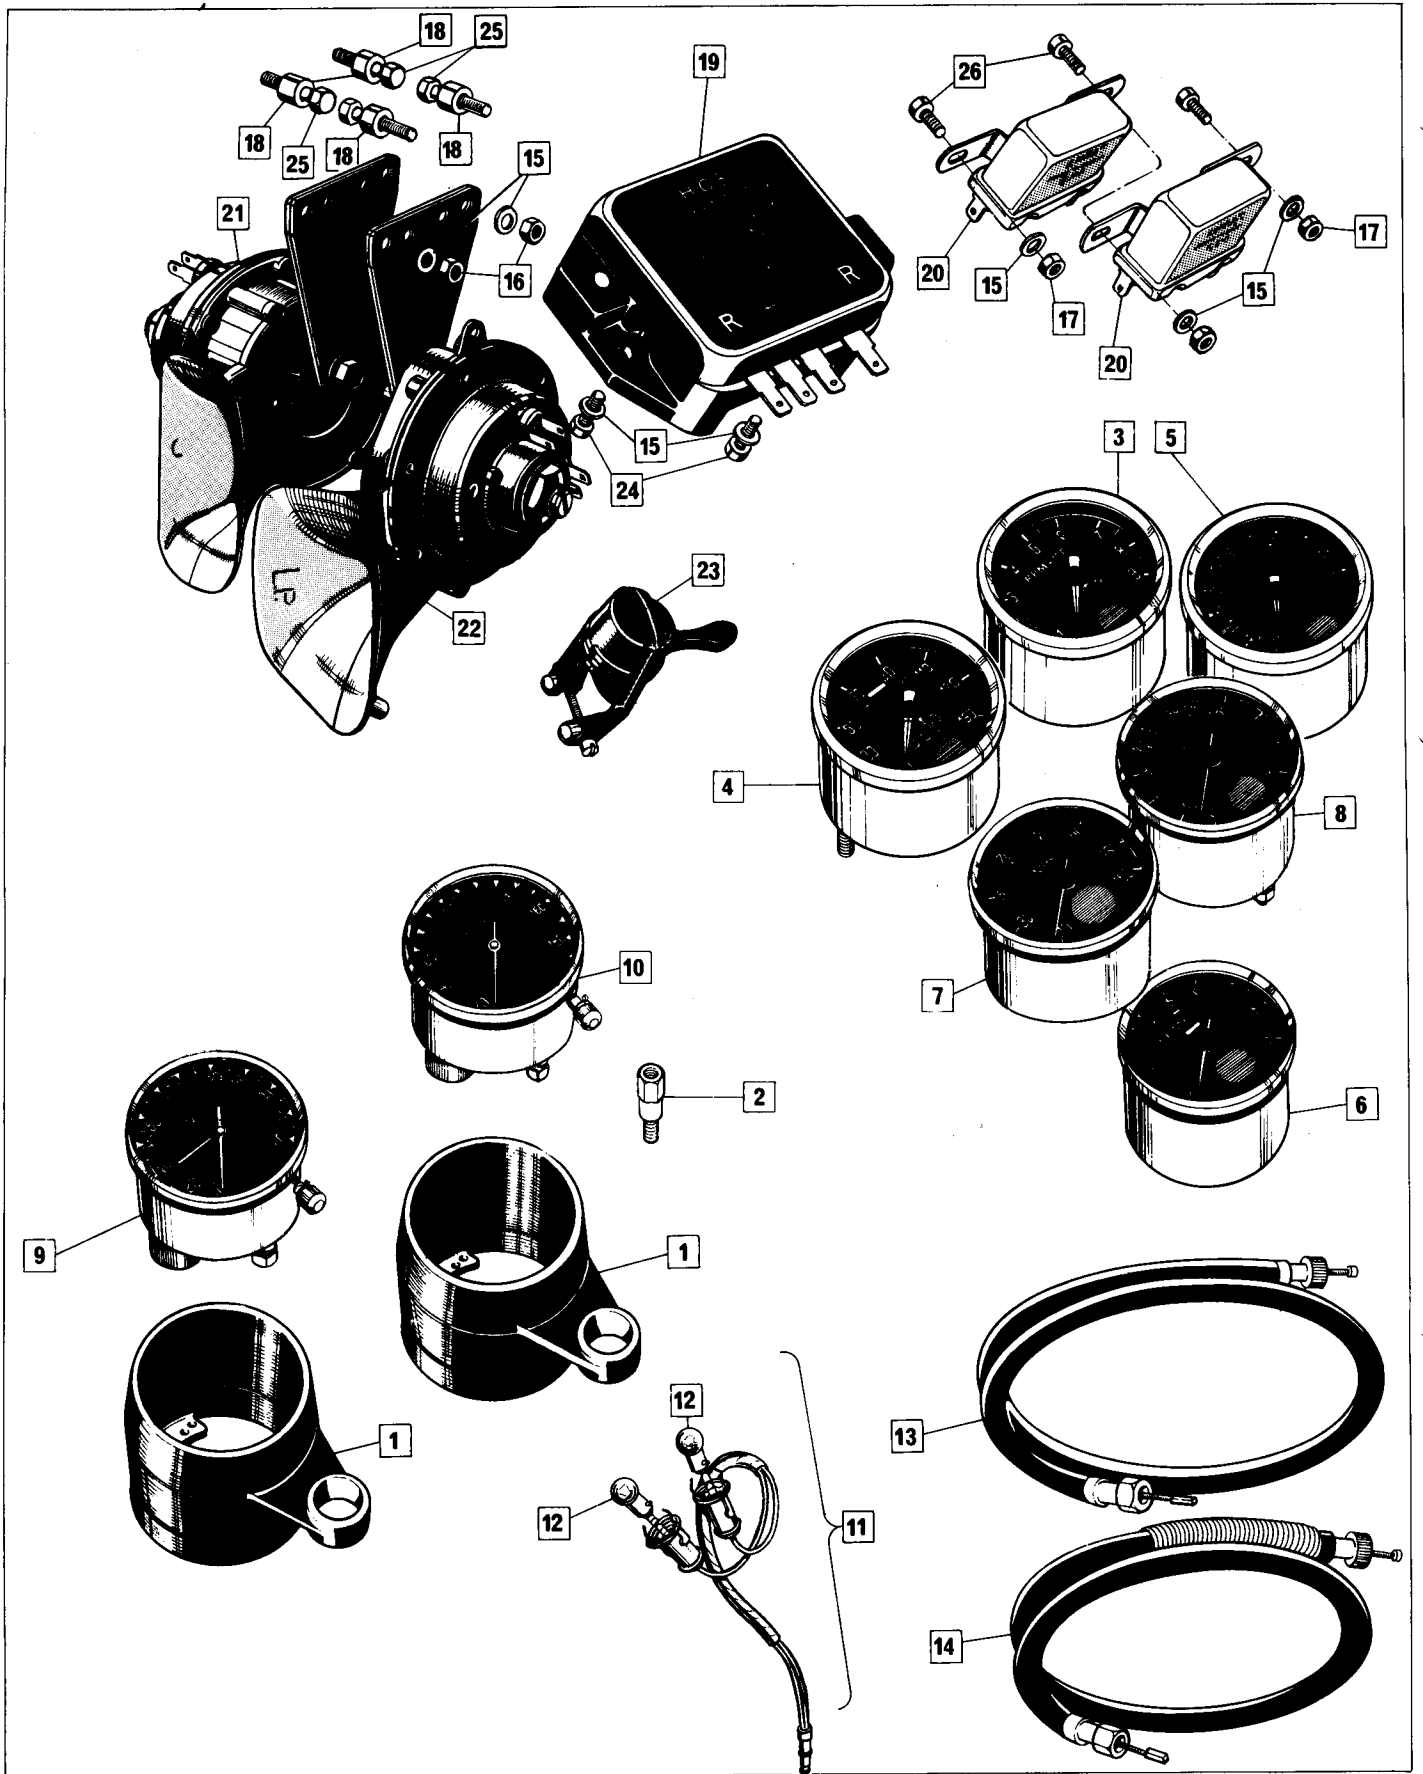

Instruments and Police Horns

Instruments and Police Horns **32**

Plate No.	Part No.	Description	Qty.	Bin No.	Price
INSTRUMENTS, INSTRUMENT CASES AND DRIVE CABLES					
1	064144	Instrument Case	2	.....	.....
2	061281	Extension Bolt for Smiths Instruments	4	.....	.....
3	063791	Tachometer Head – Veglia		.....	.....
4	063790	Speedometer Head (MPH) – Veglia c/w trip		.....	.....
5	063789	Speedometer Head (KPH) – Veglia c/w trip		.....	.....
6	062279	Tachometer Head, Smiths	1	.....	.....
7	062277	Speedometer Head, MPH, Smiths	1	.....	.....
8	062278	Speedometer Head, KPH, Smiths	1	.....	.....
9	061767	Speedometer Head, MPH, Certified (Police)	AR	.....	.....
10	062229	Speedometer Head, KPH, Certified (Police)	AR	.....	.....
11	062086	Speedometer Bulbholder, Bulb and Lead	1	.....	.....
12	L643	Speedometer/Tachometer Bulb	1	.....	.....
13	NM.25087	Speedometer Cable	1	.....	.....
14	061118	Tachometer Cable	1	.....	.....
INTERPOL ONLY – POLICE HORNS					
15	000039	Washer	7	.....	.....
16	033057	Nut – Horn Fixing	2	.....	.....
17	060678	Nut	5	.....	.....
18	060694	Spacer (Horn to coil bracket)	4	.....	.....
19	60933008	Control	1	.....	.....
20	33213	Relay 6RA	2	.....	.....
21	54068189	Horn 9H	1	.....	.....
22	54068190	Horn 9H	1	.....	.....
23	31482	Switch, Horns and Blue Lamp	2	.....	.....
24	30865	Screw (2 alt control to tool cpt)	2	.....	.....
25	NM.26948	Bolt (Horns to coil bracket)	4	.....	.....
26	30802	Screw (Relays to cover)	3	.....	.....

(Blue Lamp not supplied – this is in fairing)