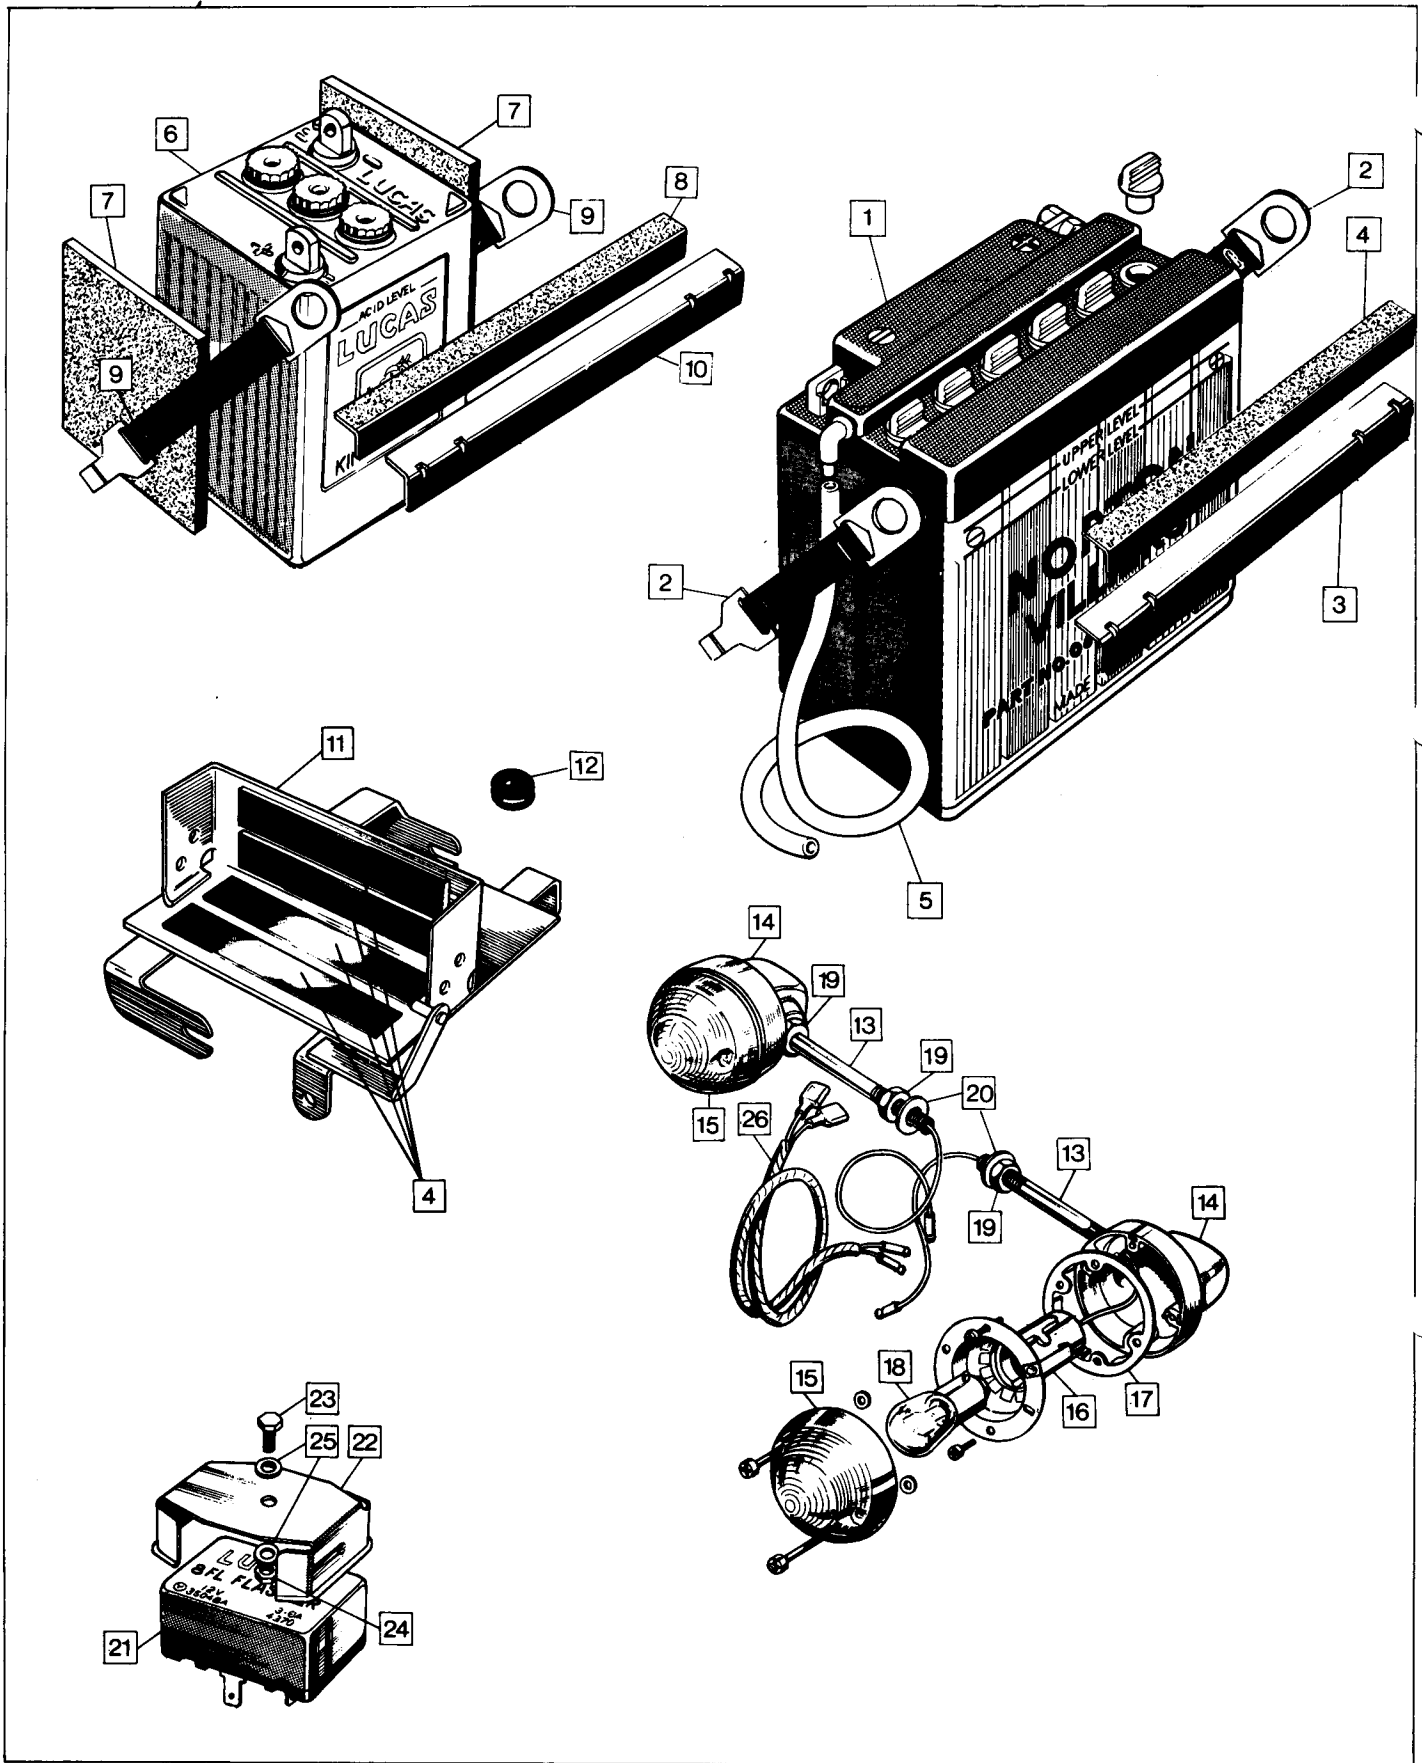

Batteries, Battery Tray, Direction Indicators

Batteries, Battery Tray, Direction Indicators **31**

Plate No.	Part No.	Description	Qty.	Bin No.	Price
BATTERY – ALL MODELS EXCEPT INTERPOL					
1	063244	Battery	1	.....	.....
2	061662	Strap	2	.....	.....
3	061667	Crossbar	1	.....	.....
4	062602	Rubber	5	.....	.....
5	063227	Breather Tube	1	.....	.....
BATTERY – INTERPOL					
6	54027410	Battery SCZ7E	2	.....	.....
7	061655	Rubber	2	.....	.....
8	061660	Rubber	1	.....	.....
9	061661	Strap	2	.....	.....
10	061668	Crossbar	1	.....	.....
BATTERY TRAY – ALL MODELS					
11	062557	Tray Battery	1	.....	.....
12	060811	Grommet	1	.....	.....
DIRECTION INDICATORS					
13	062059	Indicator Lamp Mounting 60600091	4	.....	.....
14	062060	Lamp 56147	4	.....	.....
15	54581638	Lens	4	.....	.....
16	54580322	Bulbholder Assembly	4	.....	.....
17	573832	Interior Assembly	4	.....	.....
18	382	Bulb	4	.....	.....
19	20948	Nut	2	.....	.....
20	26494	Washer	2	.....	.....
21	062045	Flasher Unit 35048	1	.....	.....
22	062046	Mounting Bracket 54385091	1	.....	.....
23	060915	Bolt	1	.....	.....
24	060678	Nut	1	.....	.....
25	000039	Washer	2	.....	.....
26	062574	Link Lead (Front Flashers)	1	.....	.....