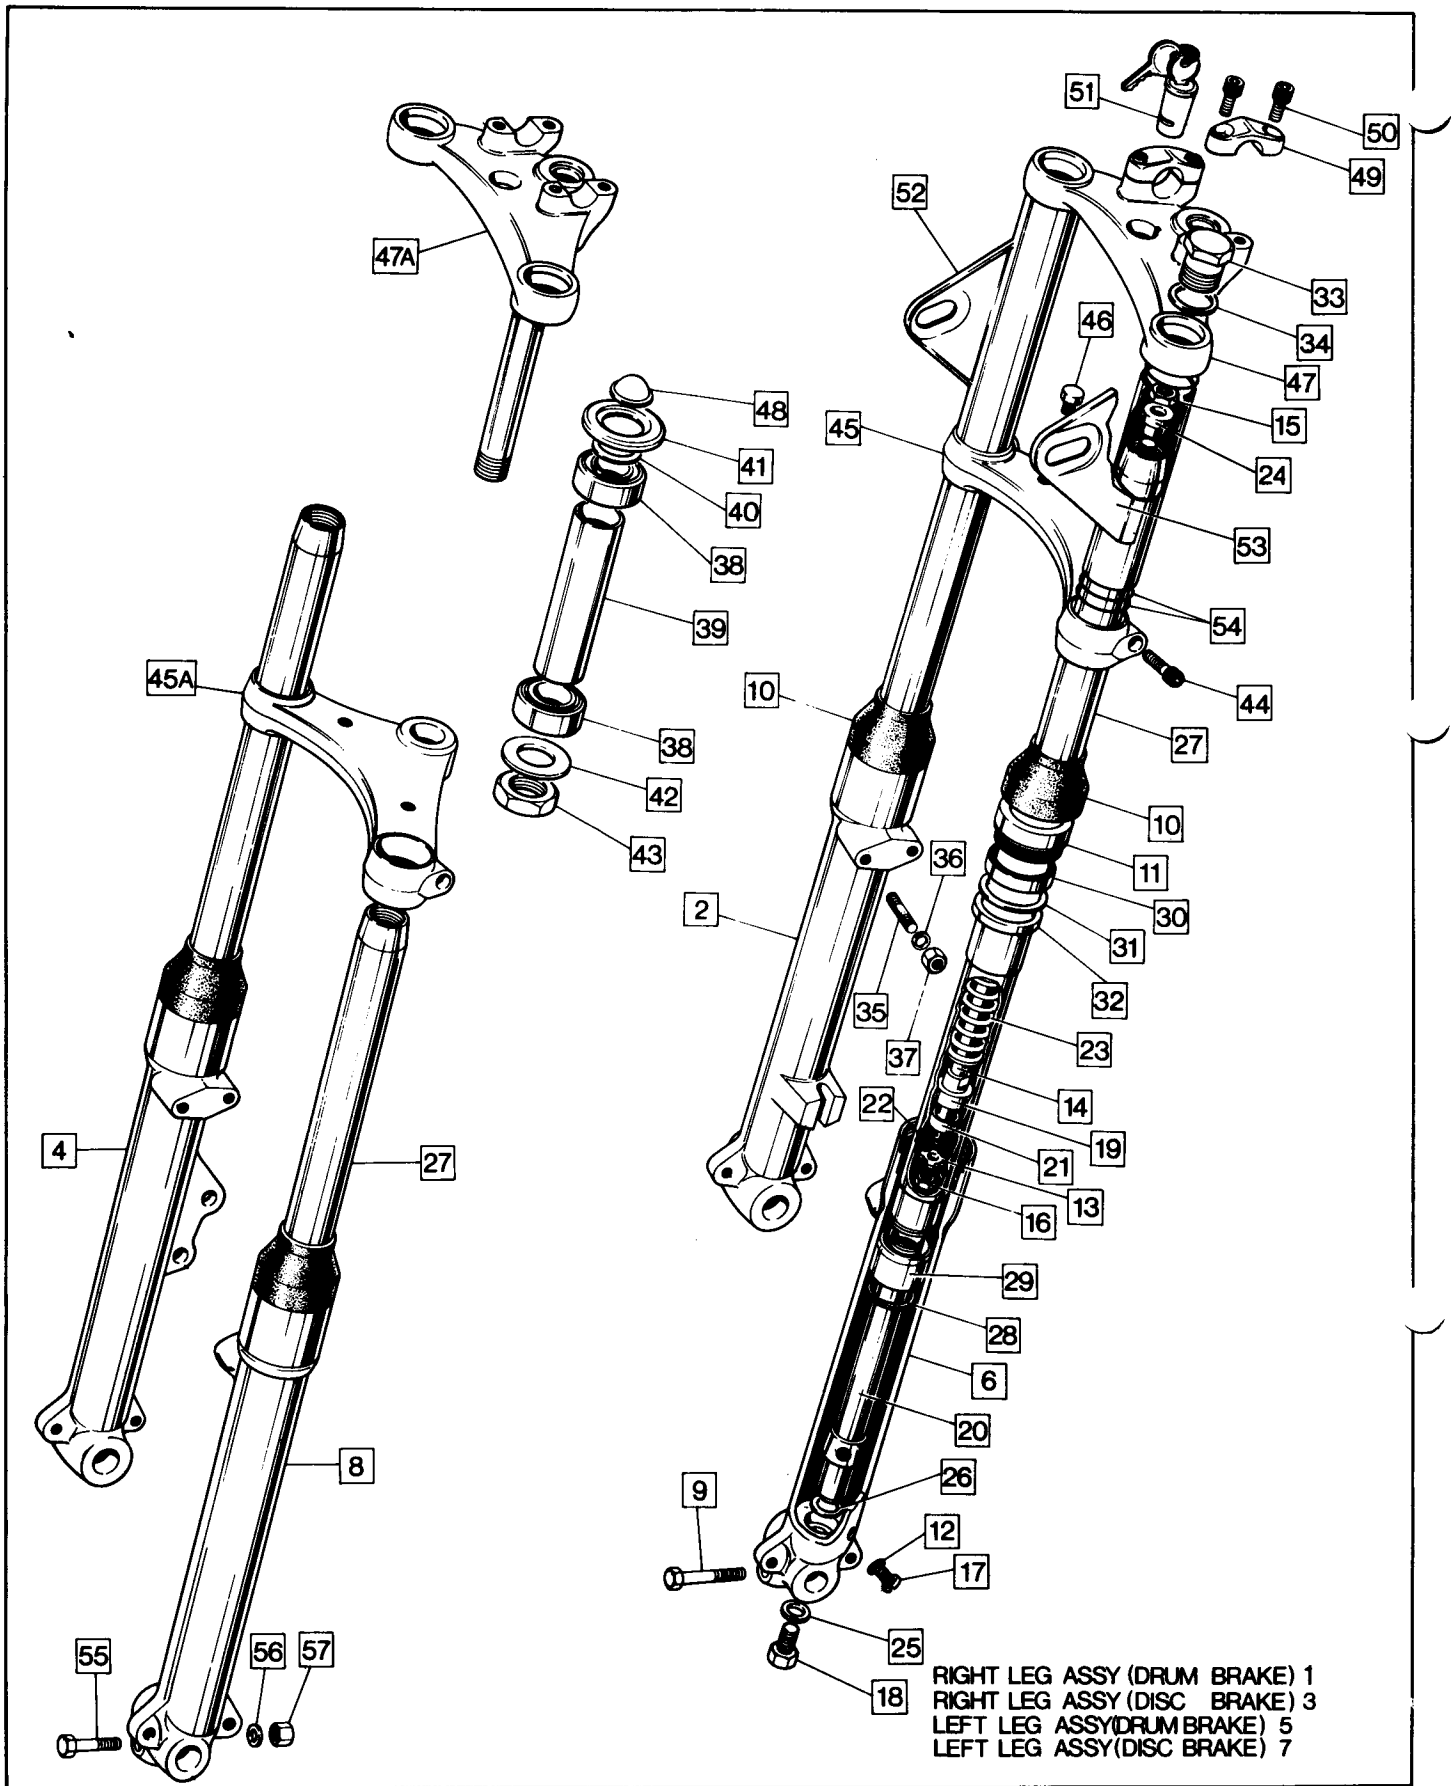

Front Forks, Steering Lock, Steering Head Bearings

Front Forks, Steering Lock, Steering Head Bearings

17

Plate No.	Part No.	Description	Qty.	Bin No.	Price
1	061564	Right Hand Leg Assembly (Drum Brake)	1	.....	.....
2	060352	Right Hand Slider (Drum Brake)	1	.....	.....
3	062456	Right Hand Leg Assembly (Disc Brake)	1	.....	.....
4	063316	Right Hand Slider (Disc Brake)	1	.....	.....
5	061563	Left Hand Leg Assembly (Drum Brake)	1	.....	.....
6	060351	Left Hand Slider (Drum Brake)	1	.....	.....
7	062533	Left Hand Leg Assembly (Disc Brake)	1	.....	.....
8	063318	Left Hand Slider (Disc Brake)	1	.....	.....
9	062465	Pinch Bolt (Drum only)	1	.....	.....
10	061115	Gaiter	2	.....	.....
11	061137	Collar	2	.....	.....
12	000203	Washer	2	.....	.....
13	030584	Damper Rod Seat	2	.....	.....
14	060346	Damper Rod	2	.....	.....
15	060347	Damper Rod Cap Nut	2	.....	.....
16	060348	Damper Rod Locknut	2	.....	.....
17	060354	Slider Drain Plug	2	.....	.....
18	060359	Damper Tube Anchor Bolt	2	.....	.....
19	061347	Damper Tube Cap	2	.....	.....
20	061888	Damper Tube	2	.....	.....
21	NM.14118B	Damper Valve	2	.....	.....
22	NM.14119	Damper Valve Stop Pin	2	.....	.....
23	NM.18813	Fork Spring	2	.....	.....
24	NM.25003	Fork Spring Locating Bush	2	.....	.....
25	NMT1009	Damper Tube Anchor Bolt Washer	2	.....	.....
26	NMT814	Damper Tube Anchor Bolt Washer	2	.....	.....
27	063423	Main Tube	2	.....	.....
28	NM.14298	Fork Tube Bush Circlip	2	.....	.....
29	NMT.1048	Fork Tube Bush	2	.....	.....
30	NM.17713	Oil Seal	2	.....	.....
31	NMT1049	Oil Seal Washer	2	.....	.....
32	NMT1055	Fork Tube Guide Bush	2	.....	.....
33	060345	Fork Tube Top Bolt	2	.....	.....
34	NMT320	Washer	2	.....	.....
35	063189	Stud	4	.....	.....
36	000012	Washer	4	.....	.....
37	060355	Nut	4	.....	.....
38	0700099	Steering Head Bearing	2	.....	.....
39	0700100	Bearing Spacer	1	.....	.....
40	NM.17429	Washer	1	.....	.....
41	NM.15628	Cover	1	.....	.....
42	061912	Washer	1	.....	.....
43	0700101	Nut	1	.....	.....
44	061911	Socket Screw	2	.....	.....
45	061916	Lower Yoke 750 Only	1	.....	.....
45A	064078	Lower Yoke 850 Only	1	.....	.....
46	062332	Plug for Lower Yoke	2	.....	.....
47	061915	Upper Yoke with Stem 750 Only	1	.....	.....
47A	064080	Upper Yoke with Stem 850 Only	1	.....	.....
48	062305	Stem Blanking Plug	1	.....	.....
49	NM.19021A	Clip	2	.....	.....
50	060333	Screw	4	.....	.....
51	030175	Lock/Keys	1	.....	.....
52	062028	Right Hand Headlamp Bracket and Top Cover	1	.....	.....
53	062029	Left Hand Headlamp Bracket and Top Cover	1	.....	.....
54	061900	'O' Ring	6	.....	.....
55	22688/2	Bolt	1	.....	.....
56	000011	Washer	1	.....	.....
57	27815	Nut	1	.....	.....