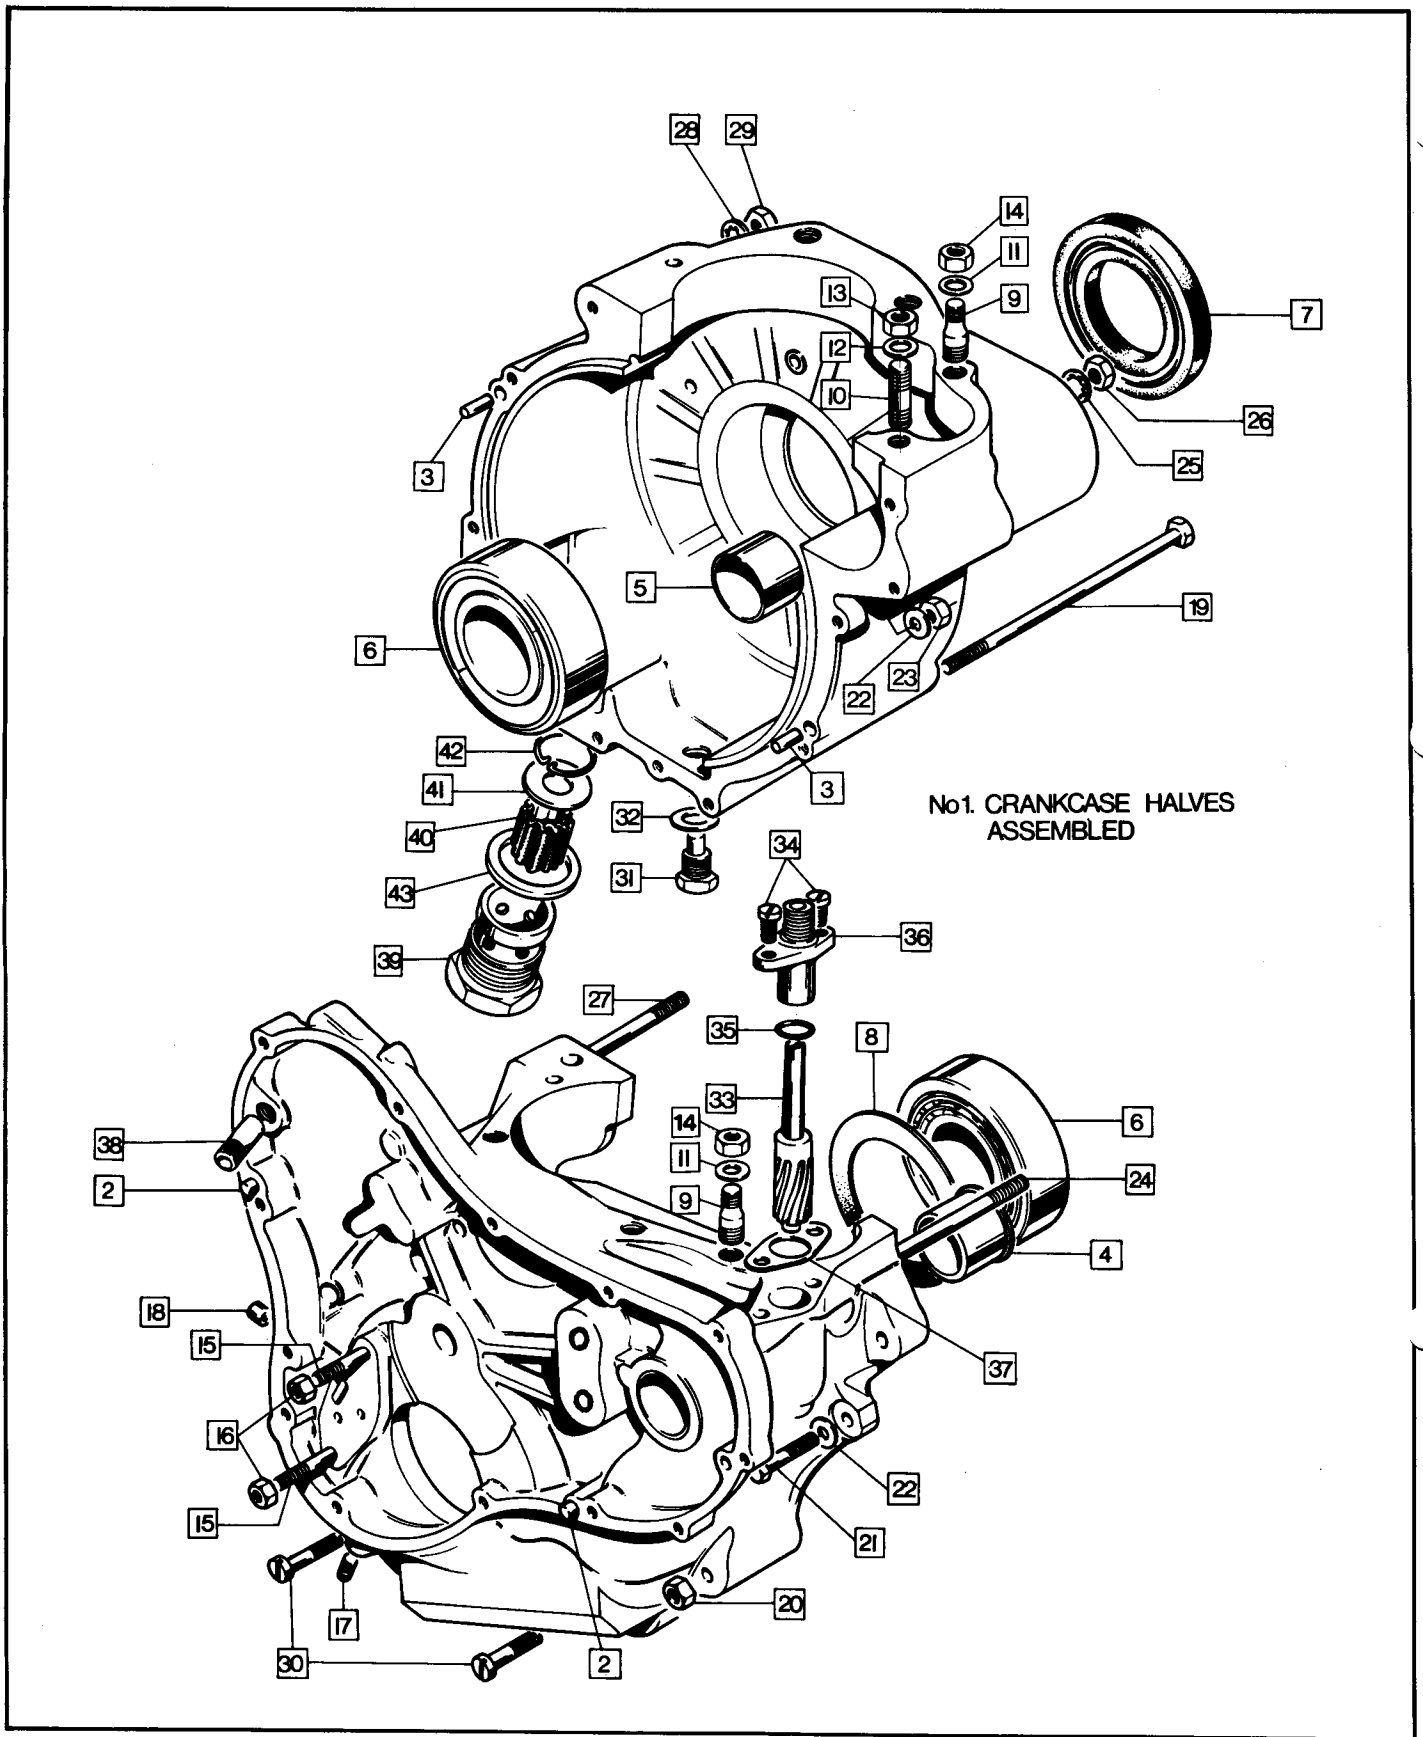

**Engine: Contact Breaker, Timing Cover,
Oil Pump, Oil Pressure Relief Valve**

Engine: Contact Breaker, Timing Cover, Oil Pump, Oil Pressure Relief Valve

4

Plate No.	Part No.	Description	Qty.	Bin No.	Price
1	061073	Timing Cover	1
2	061092	Timing Cover Gasket	1
3	062685	Timing Cover Screw Long	1
4	062686	Timing Cover Screw Medium	7
5	062687	Timing Cover Screw Short	4
6	NME4591	Timing Cover Oilway Plug	1
7	54425160	Contact Breaker Plate Assembly	1
8	60600271	Contact Points Set	2
9	54419220	Contact Breaker Eccentric Screw	2
10	54425656	Auto Advance Mechanism	1
11	54412229	Auto Advance Spring Set	1
12	060720	Contact Breaker Cam Bolt	1
13	NMT2221	Contact Breaker Cam Washer, Plain	1
14	015306	Contact Breaker Cam Washer, Spring	1
15	061281	Contact Breaker Fixing Screw	2
16	029984	Contact Breaker Fixing Screw Washer	2
17	061093	Contact Breaker Lead Seal	1
18	063609	Contact Breaker Oil Seal	1
19	061087	Contact Breaker Cover	1
20	061105	Contact Breaker Cover Screw	2
21	048023	Oil Seal (in timing cover)	1
22	048079	Oil Seal Circlip	1
23	063037	Oil Pump complete	1
24	NM.15512	Oil Pump Cover Screw	4
25	NM.24733	Oil Pump Worm Gear	1
26	062609	Oil Pump Worm Gear Key	1
27	063024	Oil Pump Worm Gear Nut	1
28	NMT272	Feed Bush Sealing Washer	1
29	NMT2059A	Oil Pressure Relief Valve Body	1
30	NMT2054	Oil Pressure Relief Piston	1
31	NMT2061	Oil Pressure Relief Spring	1
32	NM.15404	Oil Pressure Relief Shim	5
33	063448	Oil Pressure Relief Union Washer	1
34	NMT2057	Oil Pressure Relief Union Nut Washer	1
35	NMT2060	Oil Pressure Relief Body Nut	1
36	062168	Rocker Feed Pipe	1
37	NM.18101	Banjo Bolt	3
38	NMT1084	Fibre Washer	6
39	062447	Gasket	1