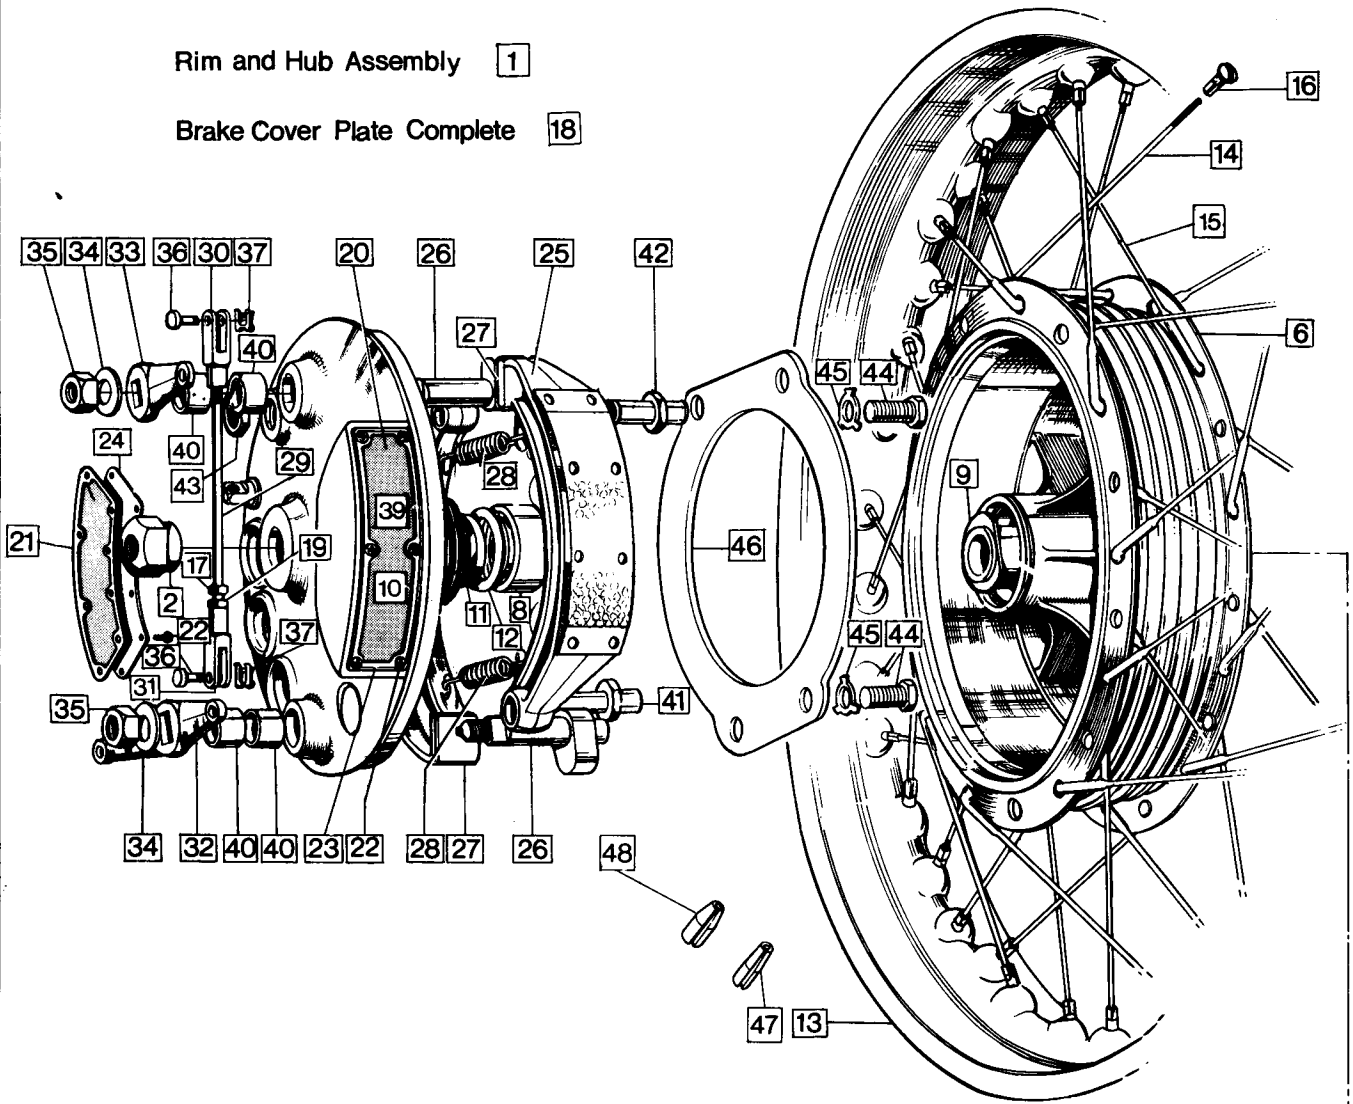

*Not available separately

Rim and Hub Assembly 1

Brake Cover Plate Complete 18

Front Wheel and Brake (Drum Type)

Front Wheel and Brake (Drum Type)

19

Plate No.	Part No.	Description	Qty.	Bin No.	Price
1	061578	Rim and Hub Assembly c/w Bearings, Seals, etc.	1
2	060361	Spindle Nut	1
3	060362	Wheel Spindle	1
4	040100	Bearing	1
5	060363	Bearing Lockring	1
6	061577	Hub Shell c/w Bearings, Spacers, etc.	1
7	NM.16783	Spacer	1
8	NM.17721	Bearing, R.H.	1
9	NM.19646	Spacer	1
10	NM.19719	Washer	1
11	NM E6885	Seal	2
12	NM E6889	Washer	1
13	NM.18350	Rim WM2 - 19	1
14	062525	Spoker, Inner	20
15	062526	Spoke, Outer	20
16	021693	Spoke Nipple	40
17	033057	Nut	1
18	063281	Cover Plate Complete (includes shoes, etc.)	1
19	063280	Cover Plate with Bushes, Gauzes, etc.	1
20	060020	Inlet Gauze	1
21	060021	Exit Gauze	1
22	060787	Air Scoop Screw	14
23	060789	Air Inlet Cover	1
24	060845	Air Exit Cover	1
25	060006	Brake Shoe c/w Lining	2
26	063272	Expander	1
27	060013	Slipper	2
28	060014	Brake Shoe Spring	2
29	060015	Tie Rod	1
30	060018	Yoke (L.H. Thread)	1
31	060019	Yoke (R.H. Thread)	1
32	060025	Long Expander Lever	1
33	060027	Short Expander Lever	1
34	000010	Washer	2
35	060029	Expander Lever Nut	2
36	060552	Cable Pin	3
37	060553	Spring Clip	3
38	NM.18551	Dust Cover	1
39	NM E5944A	Washer	AR
40	NM 19680	Expander Bush	4
41	063273	Pivot Pin	1
42	063274	Pivot Pin/Torque Stop Pin	1
43	060005	Nut	2
44	26484	Bolt	2
45	060395	Tab Washer	2
46	063275	Support Plate	1
47	064618	Balance Weight, 17 grammes	AR
48	064620	Balance Weight, 25 grammes	AR