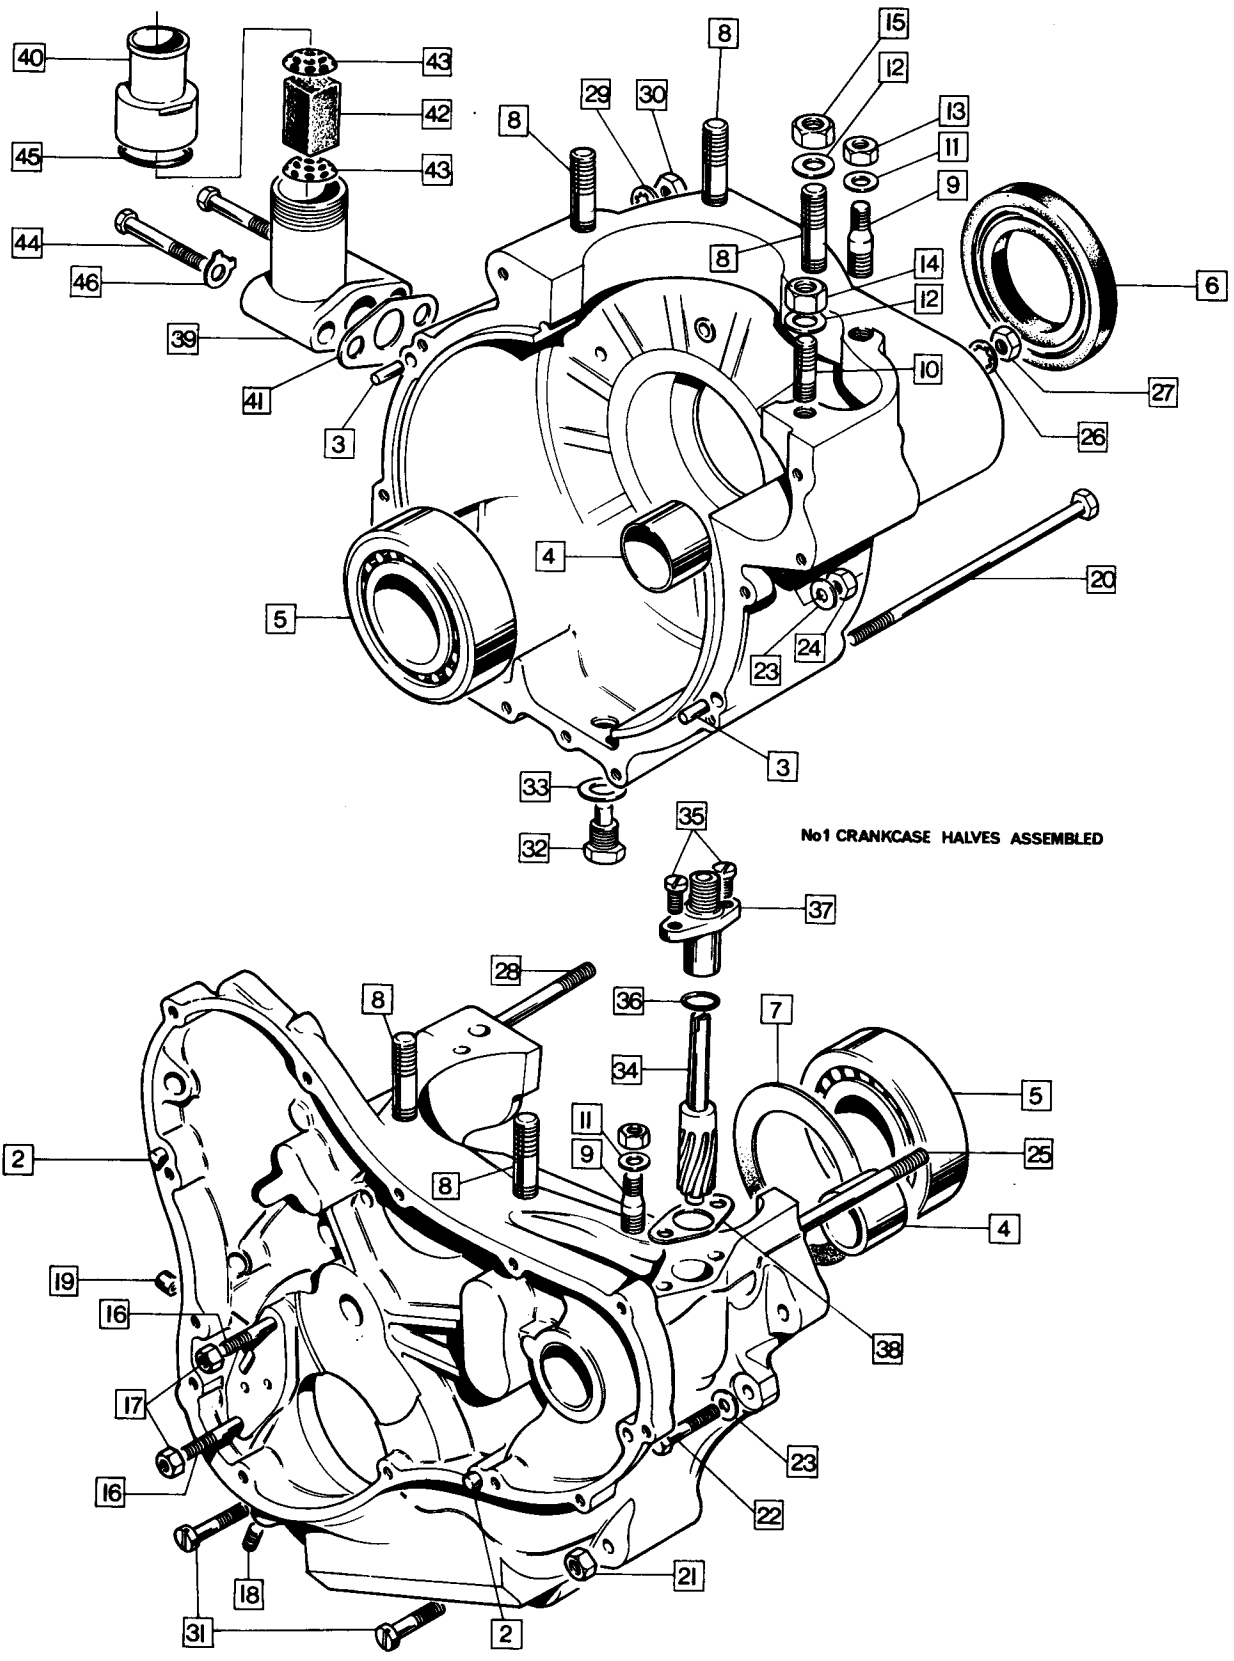

**750 Engine: Crankcases, Crankcase Breather,
Tachometer Drive**

750 Engine: Crankcases, Crankcase Breather, Tachometer Drive

6

Plate No.	Part No.	Description	Qty.	Bin No.	Price
1	063334	Crankcase Halves Assembled	1	.....	.....
2	NM.11790	Crankcase Dowel	2	.....	.....
3	062621	Crankcase Dowel	2	.....	.....
4	062600	Camshaft Bush	2	.....	.....
5	064118	Main Bearing	2	.....	.....
6	NMT2187	Main Bearing Oil Seal	1	.....	.....
7	NMT2196A	Main Bearing Shim	1	.....	.....
8	062639	Cylinder Stud	6	.....	.....
9	062640	Cylinder Stud Stepped	2	.....	.....
10	062639	Cylinder Stud Front	1	.....	.....
11	000011	Cylinder Stud Washer	2	.....	.....
12	NM.24252	Cylinder Stud Washer	6	.....	.....
13	062650	Cylinder Stud Nut	2	.....	.....
14	062651	Cylinder Stud Nut	1	.....	.....
15	062652	Cylinder Stud Nut	6	.....	.....
16	062664	Oil Pump Stud	2	.....	.....
17	060348	Oil Pump Stud Nut	2	.....	.....
18	062638	Grub Screw-oil Stop	1	.....	.....
19	NM.21287	Junction Block Dowel	1	.....	.....
20	062663	Crankcase Bolt, Long	1	.....	.....
21	060348	Crankcase Bolt Nut	1	.....	.....
22	062761	Crankcase Bolt, Short	1	.....	.....
23	30859	Crankcase Bolt Washer	2	.....	.....
24	060348	Crankcase Bolt Nut	1	.....	.....
25	062662	Crankcase Stud Top Front	1	.....	.....
26	NMT2221	Crankcase Stud Washer	1	.....	.....
27	26947	Crankcase Stud Nut	1	.....	.....
28	062661	Crankcase Stud Top, Rear	1	.....	.....
29	016213	Crankcase Stud Washer	1	.....	.....
30	21998	Crankcase Stud Nut	1	.....	.....
31	062685	Crankcase Screw, T.S. to D.S. at sump	2	.....	.....
32	064188	Sump Plug Magnetic	1	.....	.....
33	062624	Sump Plug Washer	1	.....	.....
34	061089	Gear Tachometer	1	.....	.....
35	062670	Screw	2	.....	.....
36	061282	'O' Ring	1	.....	.....
37	061090	Housing	1	.....	.....
38	063056	Gasket, Tachometer Housing	1	.....	.....
39	062620	Breather Body	1	.....	.....
40	062614	Cap	1	.....	.....
41	062618	Gasket	1	.....	.....
42	062615	Separator	1	.....	.....
43	063116	Retainer Disc	2	.....	.....
44	25614	Bolt	2	.....	.....
45	060448	'O' Ring	1	.....	.....
46	063418	Tab Washer	2	.....	.....

Norton

COMMANDO