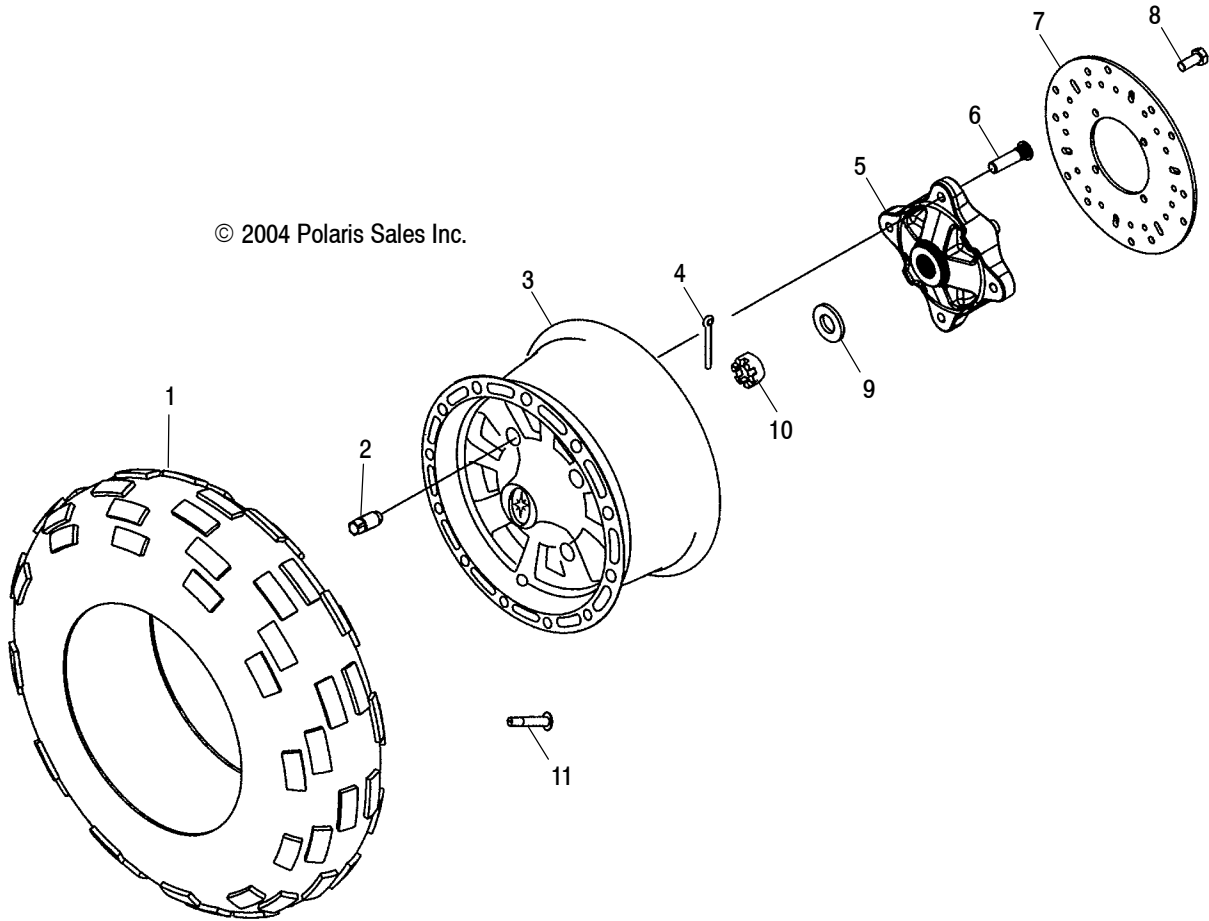

WHEEL, FRONT

SPORTSMAN 800 EFI A05MH76AU and SPORTSMAN 800 EFI A05MH76AW

Part numbers may change after the making of the microfiche or paper copies. Electronic records are the most current.

Ref. Part No.	Qty.	Description
1	5412660	2 Tire, Front, 26x8-12
2	7547309	8 Nut, Wheel
3	1520898	2 Rim, Front
4	7661401	2 Pin, Cotter
5	5134310	2 Hub, Wheel
6	7518378	8 Stud

Ref. Part No.	Qty.	Description
7	5244314	2 Disc, Brake, Front
8	7512325	8 Bolt
9	7556004	2 Washer
10	7542810	2 Nut, Slotted
11	1525017	2 Valve, Rim