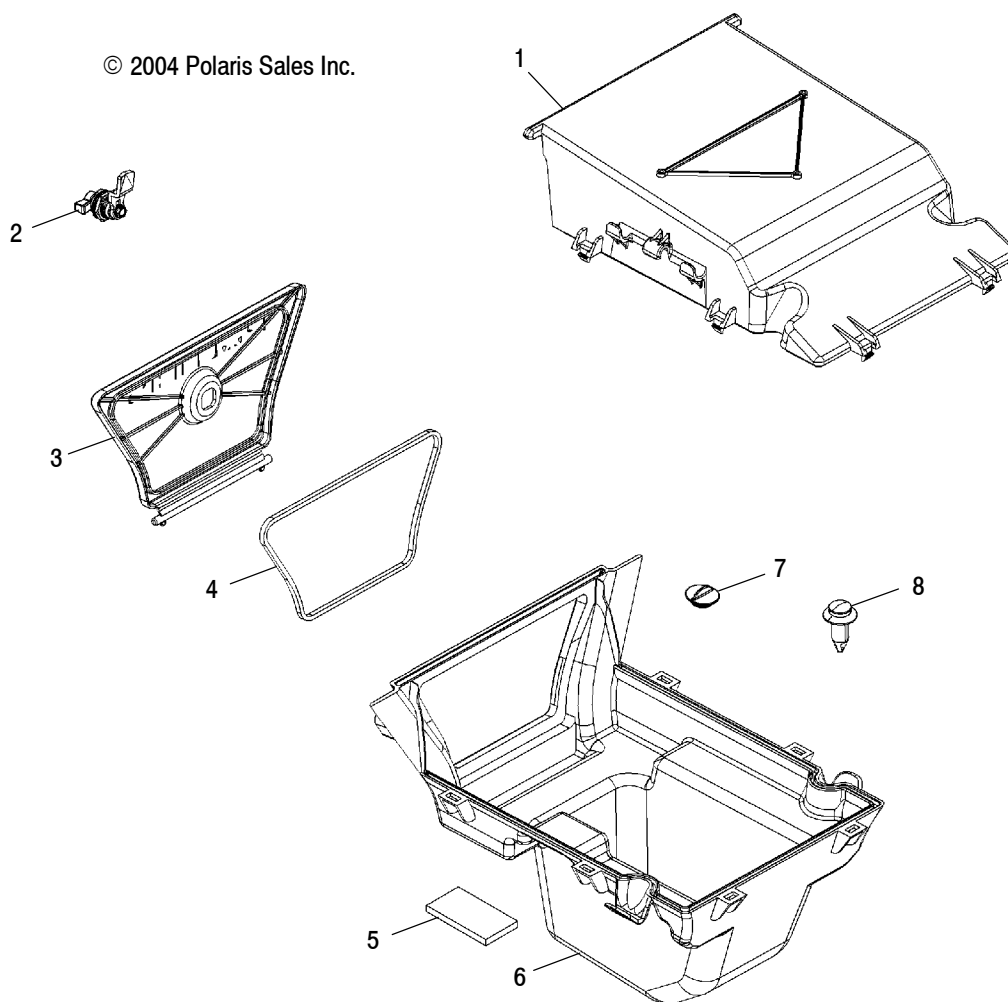

STORAGE BOX, REAR

SPORTSMAN 800 EFI A05MH76AC and SPORTSMAN 800 EFI A05MH76AU and SPORTSMAN 800 EFI A05MH76AW

Part numbers may change after the making of the microfiche or paper copies. Electronic records are the most current.

Ref. Part No.	Qty.	Description
1 5435605	1	Box, Storage, Rear, Upper
2 7081205	1	Latch
3 5435368	1	Cover
4 5521694	1	Seal

Ref. Part No.	Qty.	Description
5 5810455	2	Pad
6 5435630	1	Box, Storage, Rear, Lower
7 5412352	1	Plug, Compartment
8 7661855	2	Rivet

7/04