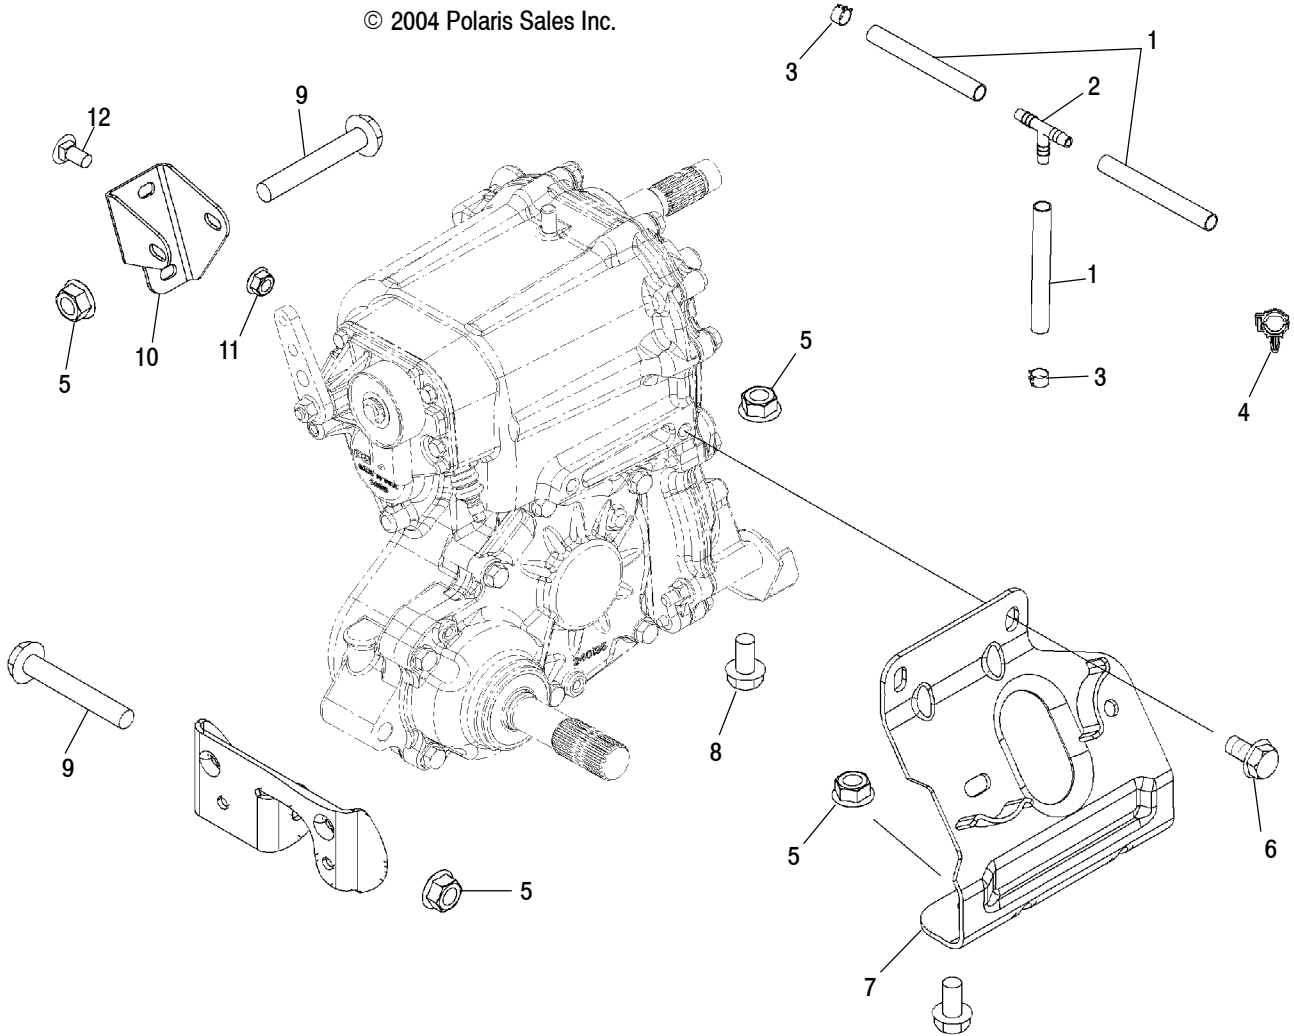

TRANSMISSION MOUNTING

SPORTSMAN 800 EFI A05MH76AC and SPORTSMAN 800 EFI A05MH76AU and SPORTSMAN 800 EFI A05MH76AW

© 2004 Polaris Sales Inc.

Part numbers may change after the making of the microfiche or paper copies. Electronic records are the most current.

Ref. Part No.	Qty.	Description
1	AR	Line, Fuel
2	1	T-Fitting
3	2	Clamp, Hose
4	2	Clip, Snap In
5	6	Nut, Nylok
6	2	Screw

Ref. Part No.	Qty.	Description
7	1	Mount, Rear Engine, Black
8	4	Screw
9	2	Bolt, Flange
10	1	Bracket, Mount, Rear Transmission
11	2	Nut, Flange
12	2	Bolt, Carriage