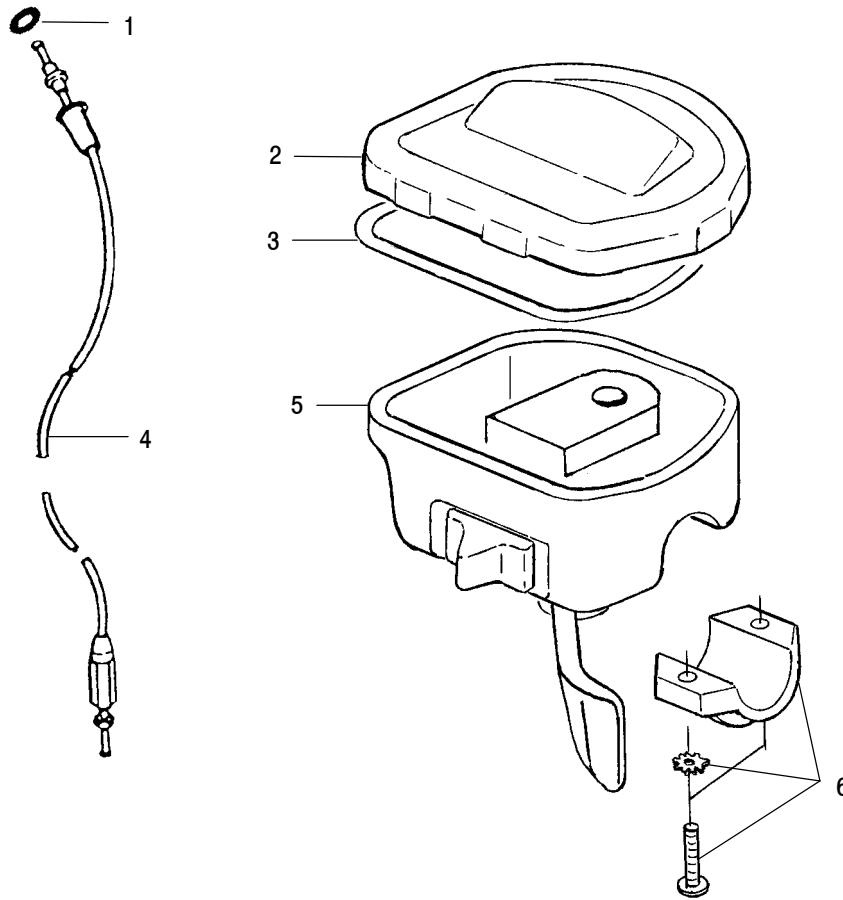

CONTROLS - THROTTLE ASM./CABLE

SPORTSMAN 800 EFI A05MH76AC and SPORTSMAN 800 EFI A05MH76AU and SPORTSMAN 800 EFI A05MH76AW

© 2004 Polaris Sales Inc.

Part numbers may change after the making of the microfiche or paper copies. Electronic records are the most current.

Ref. Part No.	Qty.	Description	Ref. Part No.	Qty.	Description		
1	5410193	1	O-Ring	4	7081220	1	Cable, Throttle
2	5434113	1	Cover, Throttle Control	5	2010230	1	Asm., Throttle Control (Incl. 6)
3	5411439	1	O-Ring	6	2010191	1	Asm., Throttle Clamp