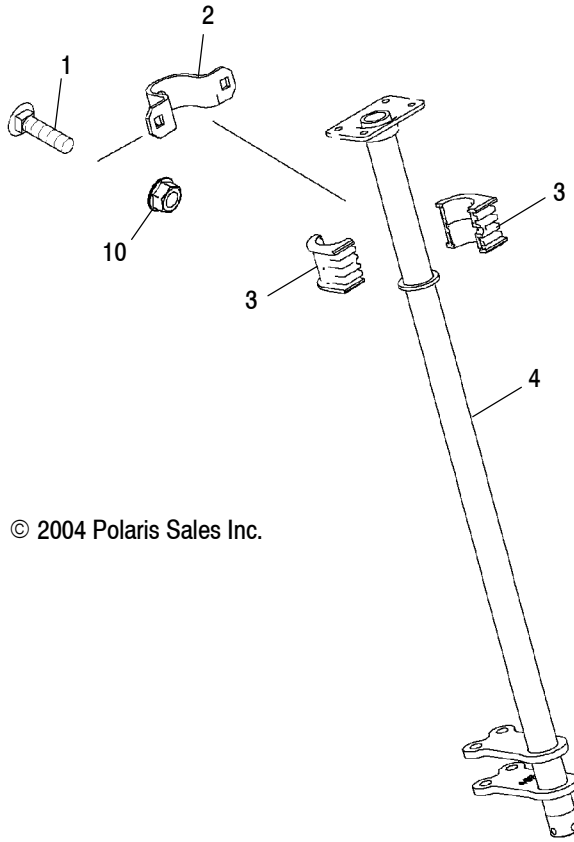

STEERING POST

SPORTSMAN 800 EFI A05MH76AC and SPORTSMAN 800 EFI A05MH76AU and SPORTSMAN 800 EFI A05MH76AW

© 2004 Polaris Sales Inc.