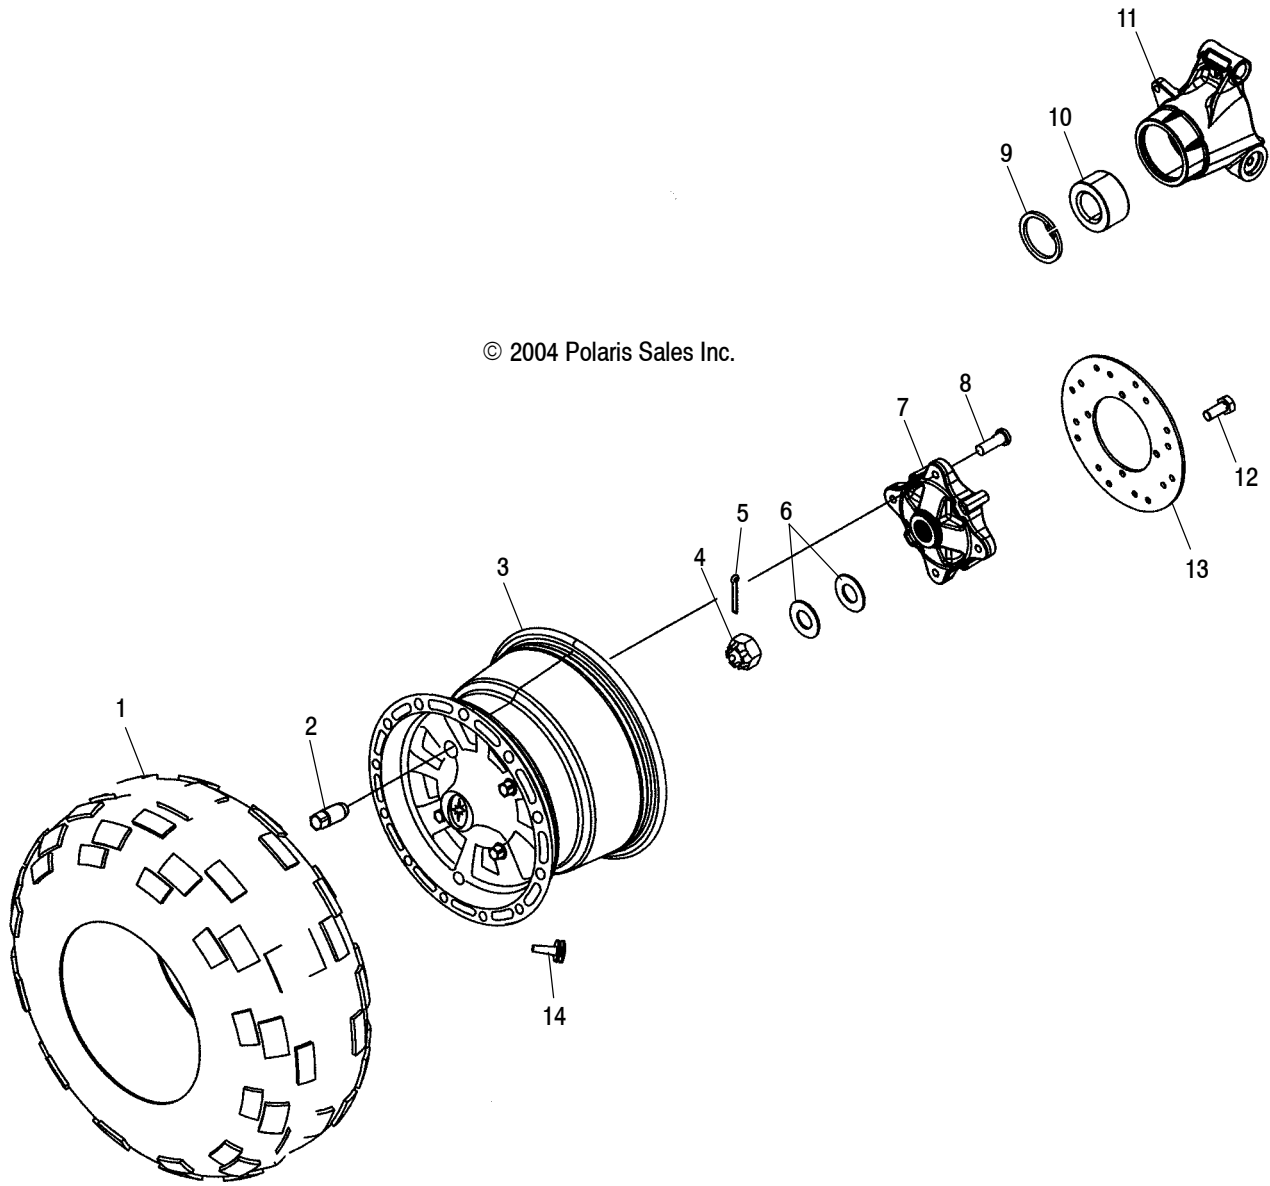

WHEEL, REAR

SPORTSMAN 800 EFI A05MH76AU and SPORTSMAN 800 EFI A05MH76AW

© 2004 Polaris Sales Inc.

Part numbers may change after the making of the microfiche or paper copies. Electronic records are the most current.

Ref.	Part No.	Qty.	Description
1	5412661	2	Tire, 26x11-12
2	7547309	8	Nut, Wheel
3	1520899	2	Rim, Rear
4	7543005	2	Nut, Castle
5	7661404	2	Pin, Cotter
6	7555796	4	Washer, Cone
7	5134311	2	Hub, Rear Wheel
8	7518378	8	Stud

Ref.	Part No.	Qty.	Description
9	7710440	2	Ring, Retaining
10	3585502	2	Bearing
11	-----	2	Carrier, Wheel Bearing (See Rear Suspension Pg. D2, Ref. 11)
12	7512325	8	Bolt
13	5244635	2	Disc, Brake, Rear
14	1525017	2	Valve, Rim