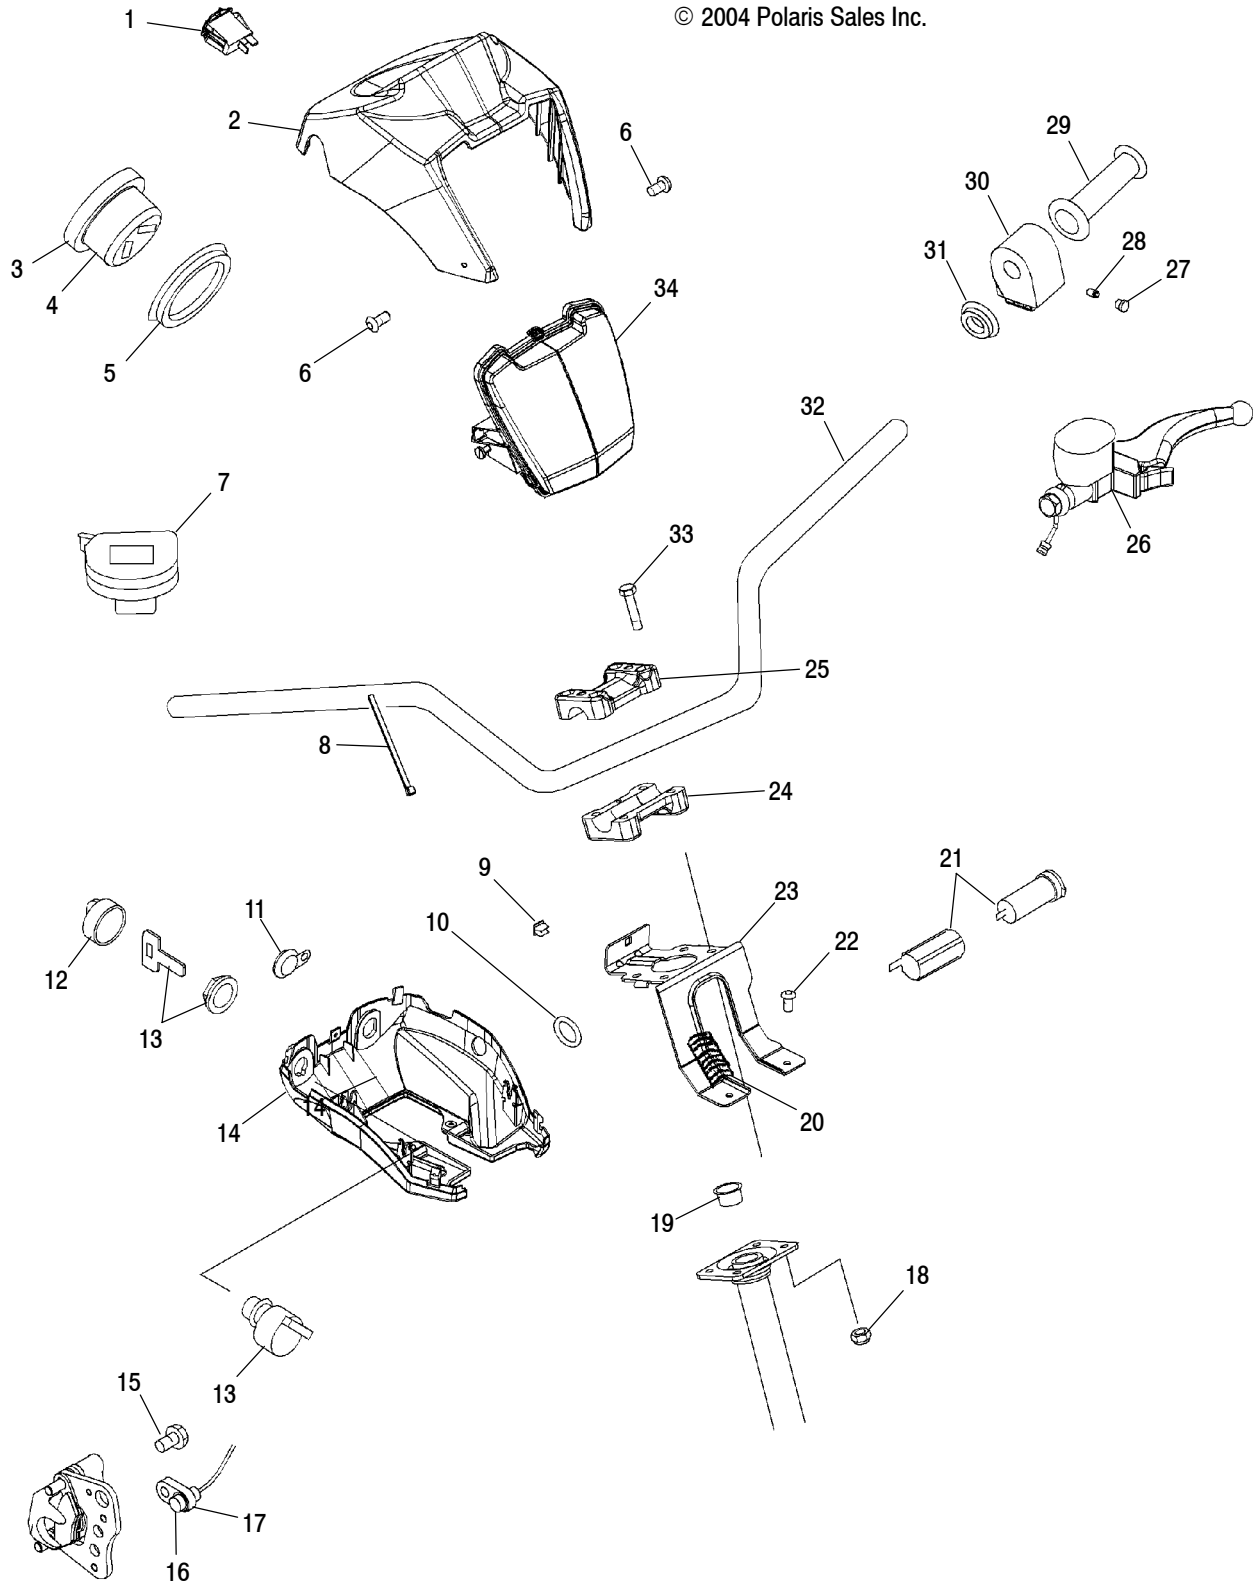

HANDLEBAR and HEADLIGHT POD

SPORTSMAN 800 EFI A05MH76AC and SPORTSMAN 800 EFI A05MH76AU and SPORTSMAN 800 EFI A05MH76AW

© 2004 Polaris Sales Inc.

HANDLEBAR and HEADLIGHT POD

SPORTSMAN 800 EFI A05MH76AC and SPORTSMAN 800 EFI A05MH76AU and SPORTSMAN 800 EFI A05MH76AW

Part numbers may change after the making of the microfiche or paper copies. Electronic records are the most current.

Ref.	Part No.	Qty.	Description	Ref.	Part No.	Qty.	Description
1	4011074	1	Switch, Worklight, On/Off	15	7517658	1	Screw
2	5435680-455	1	Pod, Headlight, Upper, NBU Camo (AC)	16	5132382	1	Cap, Hall Sensor
	5435364-473	1	Pod, Headlight, Upper, Venom (AU)	17	4010298	1	Sensor, Hall Effect
	5435364-293	1	Pod, Headlight, Upper, Indy Red (AW)	18	7542122	4	Nut, Nylok
3	5434380	1	Bezel	19	5435661	1	Plug, Steering Post
4	3280431	1	Asm., Cluster	20	8360011-15	AR	Tubing, Convoluted
5	5412138	1	Mount, Rubber	21	4010638	1	Receptacle, Pod Mount
6	7511881	3	Screw	22	7517317	2	Screw
7	-----	1	Asm., Throttle Control (See Controls - Throttle Asm./Cable Pg. B10, Ref. 5)	23	5244969-067	1	Bracket, Pod Mounting, Black
8	7080138	3	Cable Tie	24	5631516	1	Block, Handlebar
9	7670127	1	Clip, Screw	25	5631517	1	Block, Handlebar, Pegged
10	5410163	2	O-Ring	26	-----	1	Asm., Master Cylinder (See Controls Pg. B5 for Details)
11	5412330	1	Grommet	27	5432952	1	Plug, Hole
12	5433534	1	Cover, Key	28	7517625	1	Screw, Set
13	4011002	1	Switch, Key, 3 Position (Incl. Key)	29	5433834-070	2	Grip, Handlebar, Black
	4010278	1	Blank, Key, Series 2000, 2100, 6700, 6800	30	4010591	1	Switch, Handlebar, Hi/Lo/Mode
	4010321	1	Blank, Key, Series 2200, 2300, 2700, 2800 NOTE: Your key can be duplicated only by obtaining a key blank from Polaris and having it cut by mating it with your existing key.	31	5433903	1	Spacer, Switch, LH
14	5435365-070	1	Pod, Headlight, Lower, Black (AC)	32	5242987-067	1	Tube, Handlebar, Black
	5435365-177	1	Pod, Headlight, Lower, Black Metallic (AU)(AW)	33	7515189	4	Screw
				34	2410429	1	Asm., Headlight
					4010253	1	Bulb, Headlight

10/04