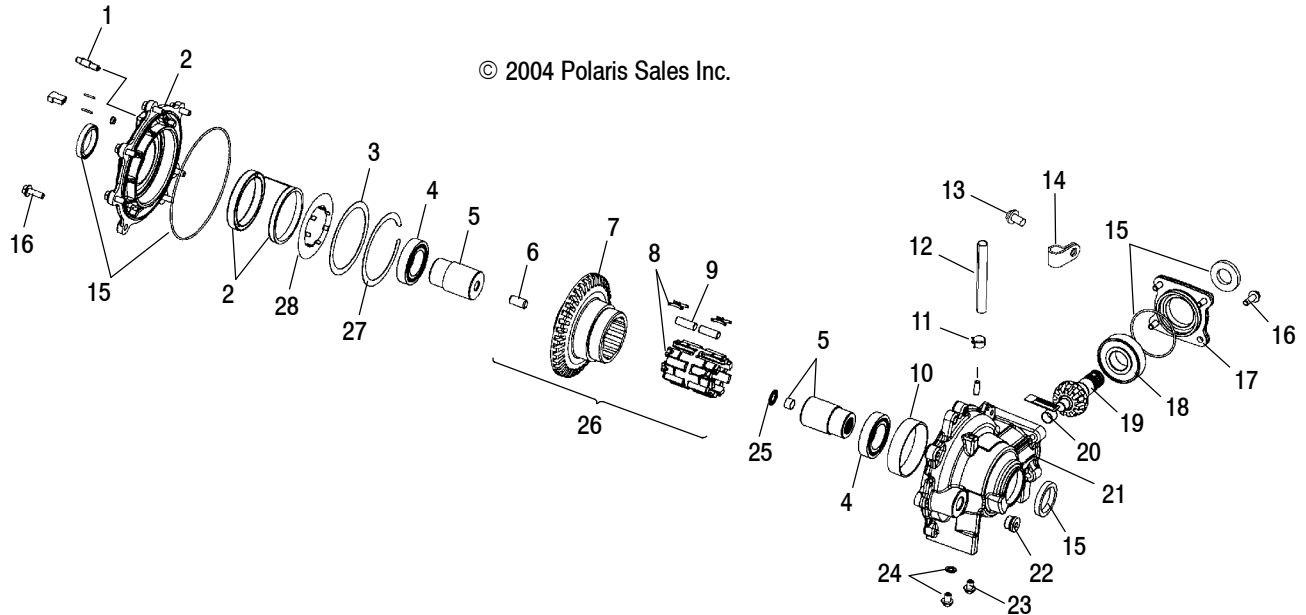

HOUSING, FRONT

SPORTSMAN 800 EFI A05MH76AC and SPORTSMAN 800 EFI A05MH76AU and SPORTSMAN 800 EFI A05MH76AW

Part numbers may change after the making of the microfiche or paper copies. Electronic records are the most current.

Ref.	Part No.	Qty.	Description
	1341497	1	Asm., Front Gearcase
	3233955	1	Kit, Bolt
1	3234163	1	Screw, Set
2	3234159	1	Asm., Cover Plate (Incl. Output Cover, Insert and Coil)
3	3234161	1	Shim, Armature Plate
4	3233926	2	Bearing, Roller Ball
5	3233953	1	Asm., Race/Output Hub (Incl. 25)
6	3233928	1	Pin, Dowel
7	3234166	1	Clutch Housing/Ring Gear
8	3234167	1	Asm., Roll Cage (Incl. Spring and Roll Cage)
	-----	1	Spring
9	3233957	14	Kit, Roller
10	3234169	1	Bushing
11	7080307	1	Clamp, Hose
12	8450003	AR	Line, Fuel
13	7512024	1	Screw

Ref.	Part No.	Qty.	Description
14	7080693	1	Clamp, Hose
15	3233956	1	Kit, Minor Repair (Incl. O-Rings and Seals)
16	3233918	11	Screw
17	3233947	1	Cover, Input
18	3234112	1	Bearing, Roller Ball
19	3233944	1	Shaft, Pinion, 11T
20	-----	1	Bushing
21	-----	1	Gearcase, LH
22	3233942	1	Plug, Oil Fill
23	7518364	4	Bolt, Flange
24	3233951	1	Asm., Drain Plug (Incl. Plug and Washer)
25	3233929	1	Bearing, Needle, Roller Thrust
26	3234168	1	Asm., Clutch (Incl. 7-9)
27	3234162	1	Ring, Retaining
28	3234160	1	Plate, Armature