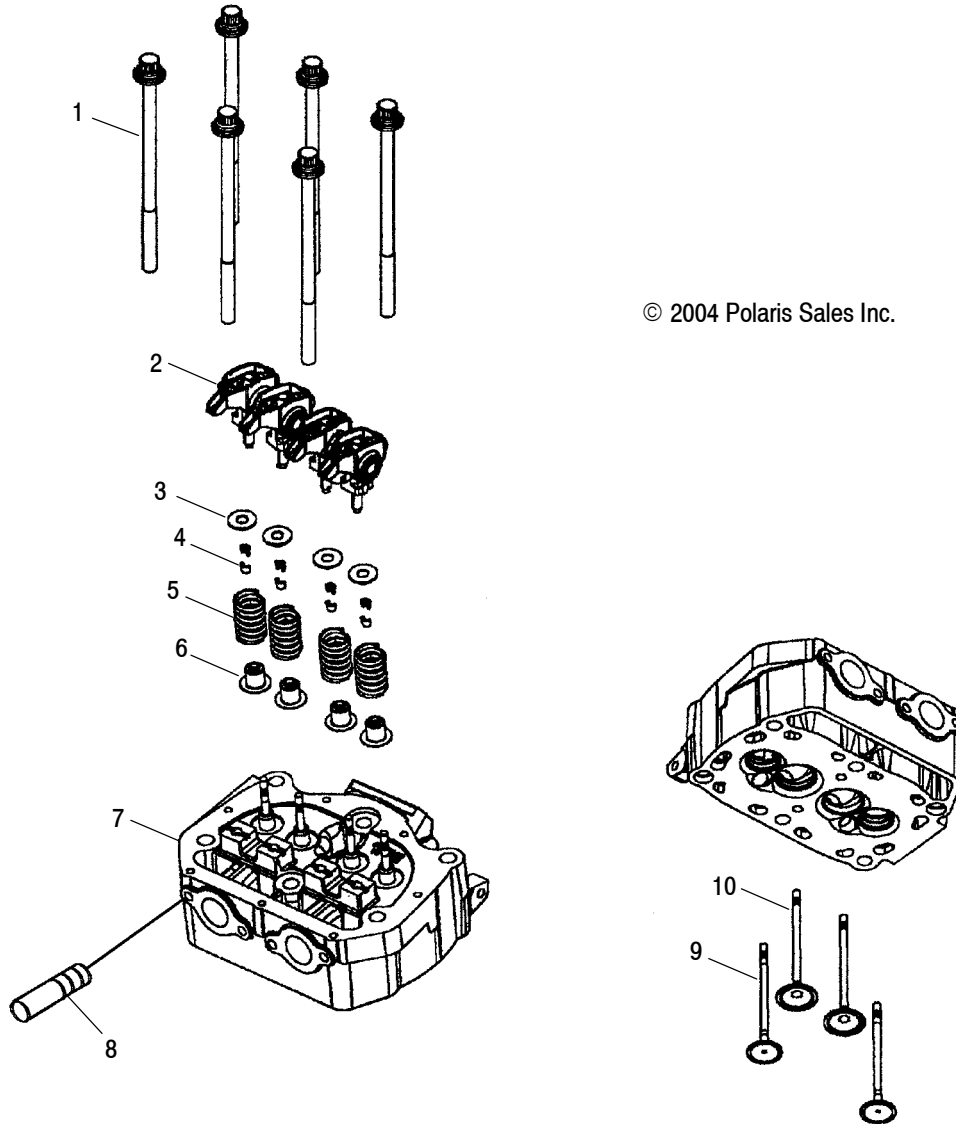

INTAKE

SPORTSMAN 800 EFI A05MH76AC and SPORTSMAN 800 EFI A05MH76AU and SPORTSMAN 800 EFI A05MH76AW

Part numbers may change after the making of the microfiche or paper copies. Electronic records are the most current.

Ref. Part No.	Qty.	Description
1	7518274	6 Bolt
2	1202169	4 Asm., Arm, Rocker
3	5131413	4 Retainer, Spring
4	5910042	8 Retainer, Lock
5	7042336	4 Spring, Valve

Ref. Part No.	Qty.	Description
6	5411895	4 Seal, Valve Guide
7	3021539	1 Head, Cylinder
8	5135009	4 Stud
9	5134662	2 Valve, Exhaust
10	5132696	2 Valve, Intake