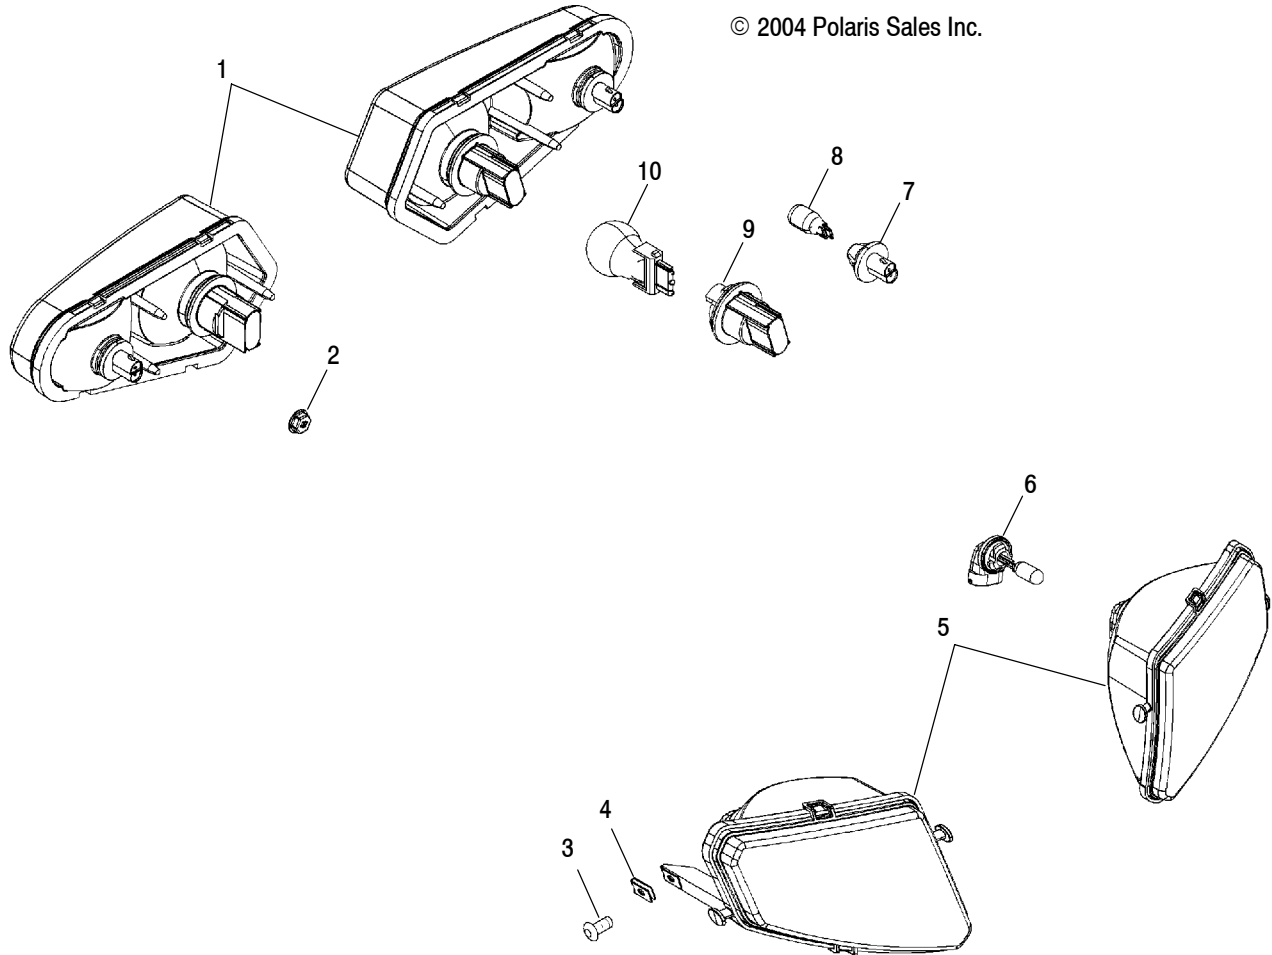

TAILLAMPS/WORKLAMPS/HEADLIGHTS

SPORTSMAN 800 EFI A05MH76AC and SPORTSMAN 800 EFI A05MH76AU and SPORTSMAN 800 EFI A05MH76AW

Part numbers may change after the making of the microfiche or paper copies. Electronic records are the most current.

Ref. Part No.	Qty.	Description
1	2410427 2410428	1 Asm., Taillight, LH 1 Asm., Taillight, RH
2	7670054	4 Nut, Push-On
3	7517561	2 Screw
4	7670112	2 U-Nut
5	2410425 2410426	1 Asm., Headlight, LH 1 Asm., Headlight, RH

Ref. Part No.	Qty.	Description
6	4030048	2 Bulb, High Beam
7	4011102	2 Socket, Worklight
8	4011065	2 Bulb, Worklight
9	4011101	2 Socket, Taillight
10	4011064	2 Bulb, Tail/Stop