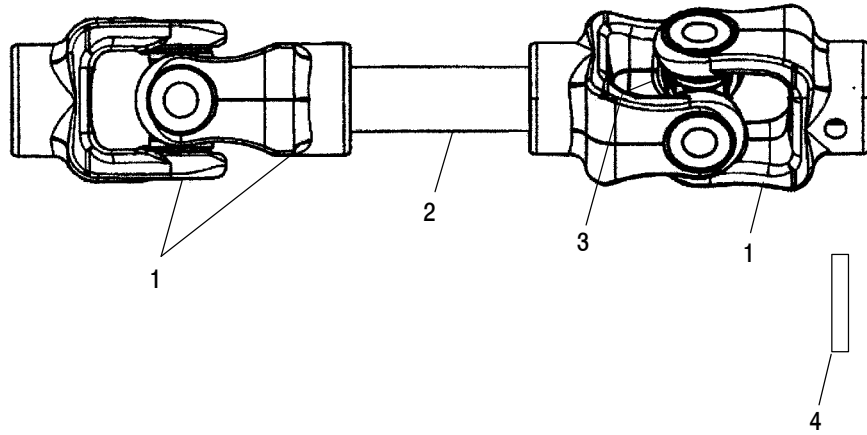

PROP SHAFT, REAR

SPORTSMAN 800 EFI A05MH76AC and SPORTSMAN 800 EFI A05MH76AU and SPORTSMAN 800 EFI A05MH76AW

© 2004 Polaris Sales Inc.

Part numbers may change after the making of the microfiche or paper copies. Electronic records are the most current.

Ref. Part No.	Qty.	Description
1380208	1	Asm, Prop Shaft, Rear
1 1350039	3	Yoke, Prop Shaft, Rear
2 1380179	1	Shaft, Rear

Ref. Part No.	Qty.	Description
3 2202015	2	Kit, Cross and Bearing
4 7661913	1	Pin, Spring