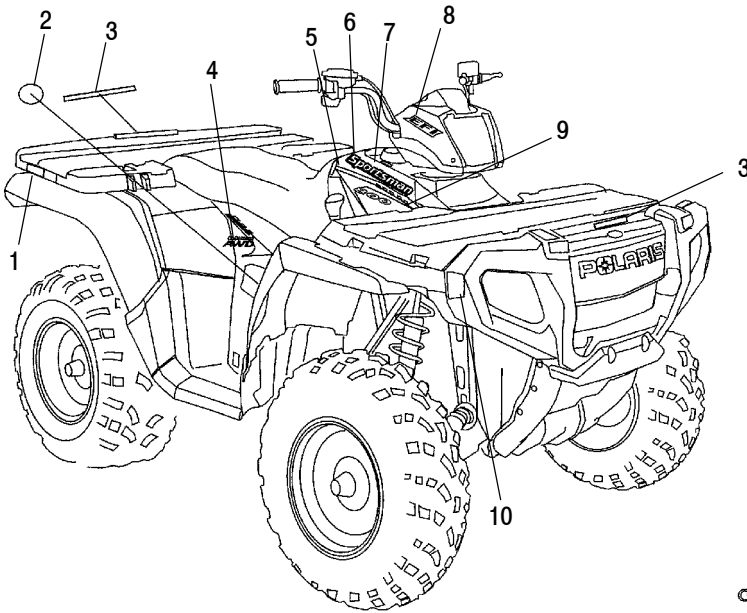

DECALS

SPORTSMAN 800 EFI A05MH76AU and SPORTSMAN 800 EFI A05MH76AW

© 2004 Polaris Sales Inc.