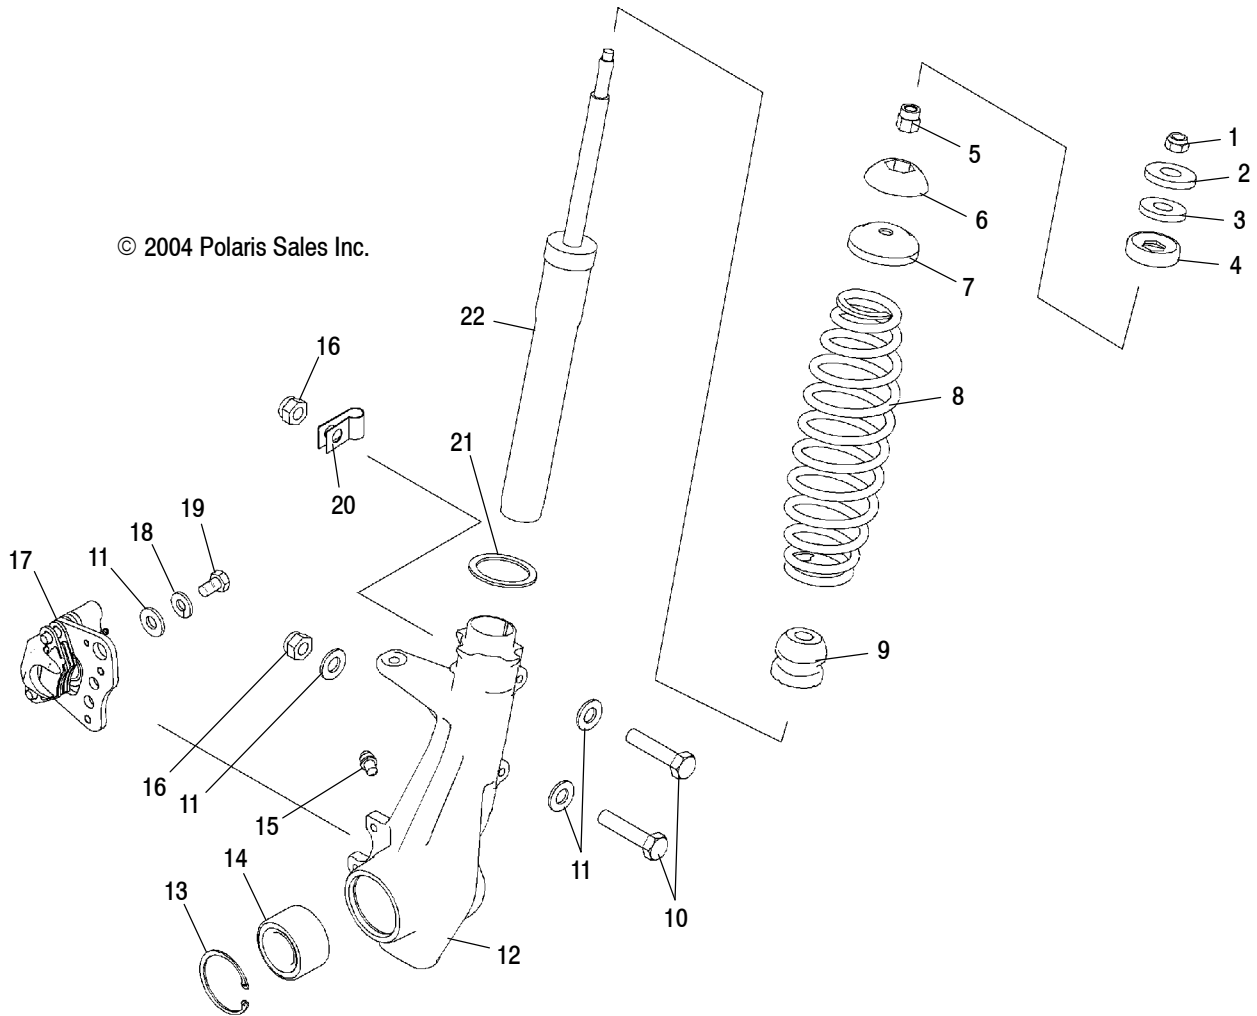

STRUT, FRONT

SPORTSMAN 800 EFI A05MH76AC and SPORTSMAN 800 EFI A05MH76AU and SPORTSMAN 800 EFI A05MH76AW

© 2004 Polaris Sales Inc.

Part numbers may change after the making of the microfiche or paper copies. Electronic records are the most current.

Ref.	Part No.	Qty.	Description
1	7547104	2	Nut
2	7555749	2	Washer
3	5810291	2	Spacer, Rubber
4	5432872	2	Ball, Pivot, Top
5	5132062	2	Spacer
6	5432871	2	Ball, Pivot, Bottom
7	5243364	2	Retainer, Spring
8	7043116-067	2	Spring, Compression, Black (AC)
	7043116-293	2	Spring, Compression, Red (AU)(AW)
9	5412665	2	Bumper
10	7515339	4	Bolt
11	7558402	10	Washer, Flat
12	5134154	1	Support, Hubstrut, LH
	1822653	1	Asm., Hubstrut, LH (Incl. 10,11,16, and from A-Arm/Strut Mounting Pg. C7, Ref. 2-5)
	5134155	1	Support, Hubstrut, RH
	1822654	1	Asm., Hubstrut, RH (Incl. 10,11,16, and from A-Arm/Strut Mounting Pg. C7, Ref. 2-5)

Ref.	Part No.	Qty.	Description
13	7710507	2	Ring, Retaining
14	3514342	2	Bearing, Hubstrut
15	7080306	2	Fitting, Lubrication
16	7542324	4	Nut, Nylok
17	-----	1	Asm., Brake Caliper (See Front Brake Pg. B6 for Details)
18	7552901	4	Washer, Spring Lock
19	7512365	4	Screw, Cap
20	7080367	2	Clamp, Cable
21	5211115	2	Washer
22	7041762	2	Strut, Front