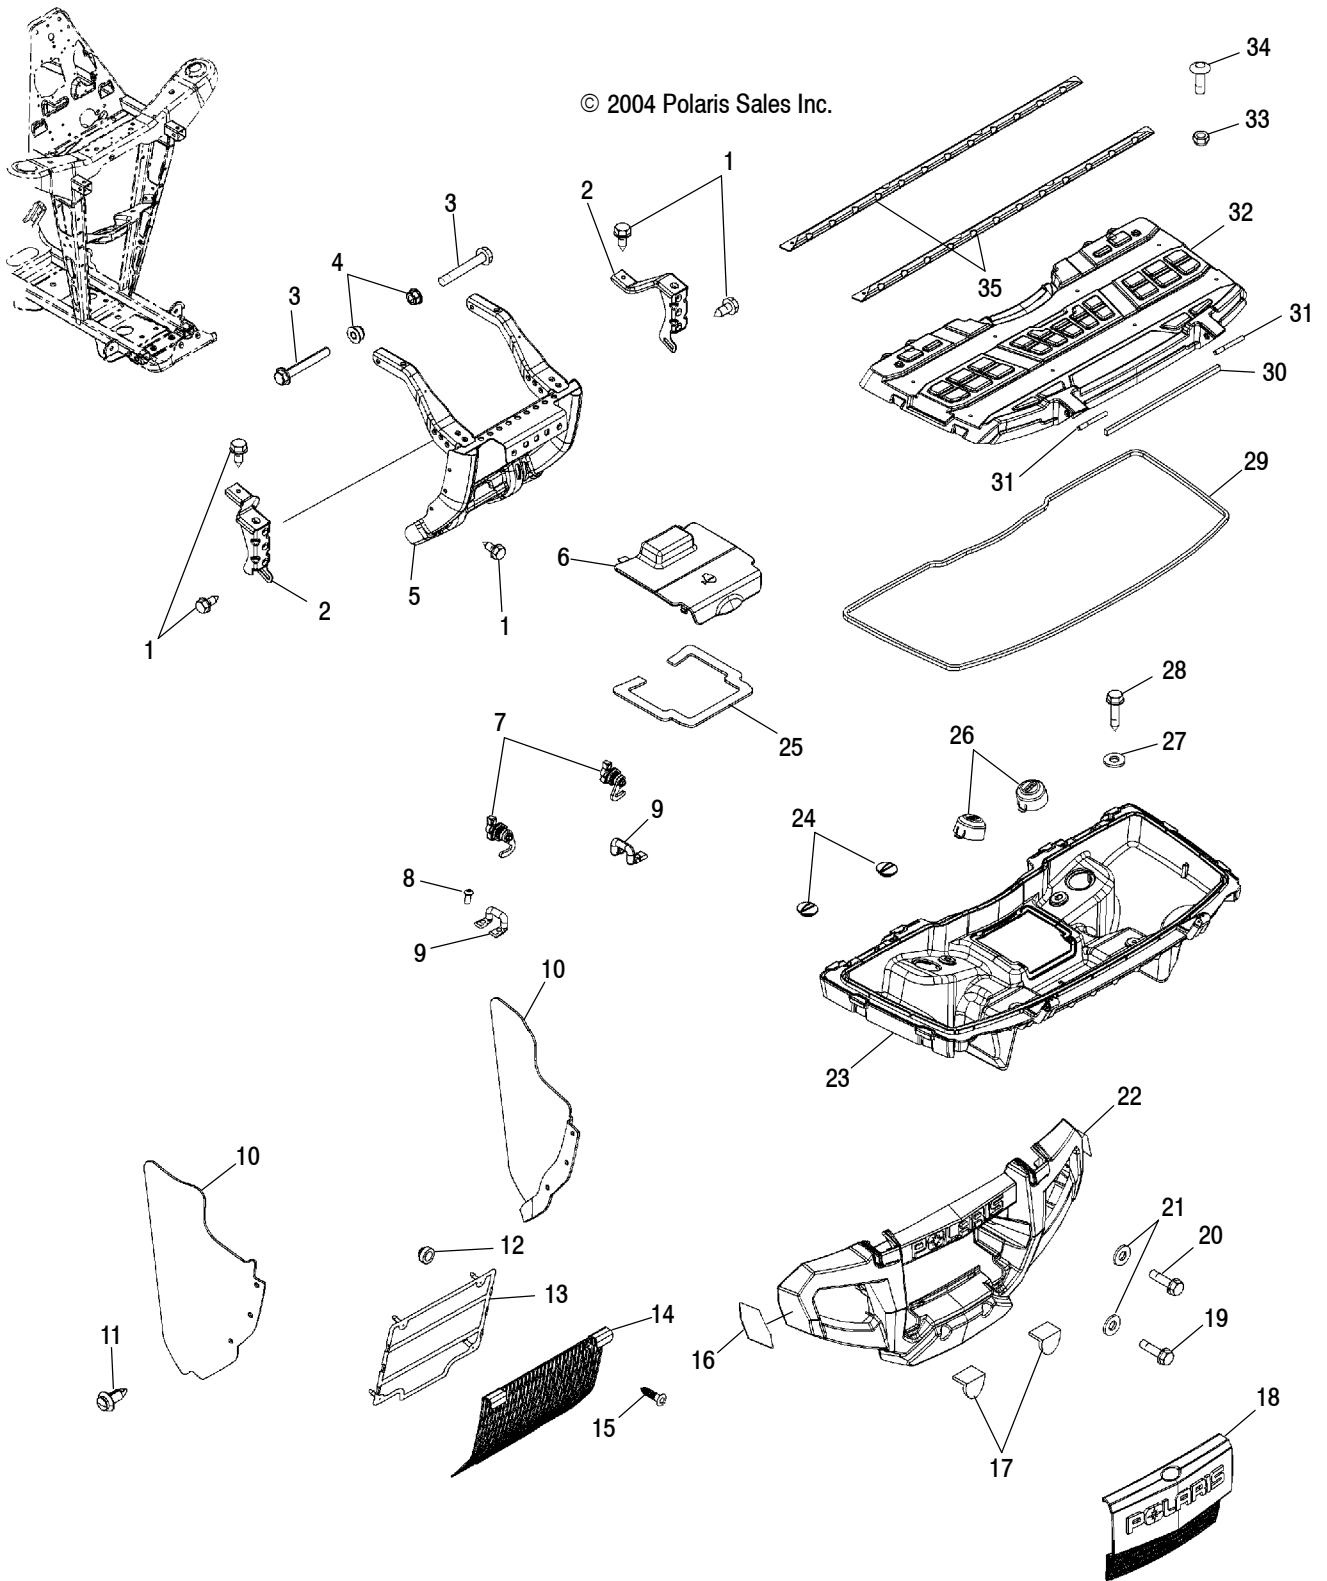

STORAGE, FRONT and BUMPER MOUNTING

SPORTSMAN 800 EFI A05MH76AC and SPORTSMAN 800 EFI A05MH76AU and SPORTSMAN 800 EFI A05MH76AW

© 2004 Polaris Sales Inc.

STORAGE, FRONT and BUMPER MOUNTING

SPORTSMAN 800 EFI A05MH76AC and SPORTSMAN 800 EFI A05MH76AU and SPORTSMAN 800 EFI A05MH76AW

Part numbers may change after the making of the microfiche or paper copies. Electronic records are the most current.

Ref.	Part No.	Qty.	Description
1	7515399	6	Screw
2	1014591-067	1	Support, Rack, Black, LH
	1014592-067	1	Support, Rack, Black, RH
3	7518341	2	Bolt, Flange
4	7542343	2	Nut, Flange
5	1014635-067	1	Guard, Brush, Black
6	5435629	1	Cover, Radiator
7	7081241	1	Latch, LH
	7081242	1	Latch, RH
8	7512076	4	Screw
9	5334257	2	Latch, Wire
10	5434314	1	Shield, Side, Radiator, LH
	5434315	1	Shield, Side, Radiator, RH
11	7661855	6	Rivet
12	5412504	4	Grommet, Rubber Mount
13	5435046	1	Cover, Radiator
14	5247507-067	1	Grill, Brush Guard, Black
15	7518046	4	Screw
16	7172687	1	Decal, Amber Reflector, LH
	7172688	1	Decal, Amber Reflector, RH
17	5435701	1	Cover, Bumper, ACC, LH
	5435702	1	Cover, Bumper, ACC, RH

Ref.	Part No.	Qty.	Description
18	5435357-070	1	Panel, Bumper, Front, Black
19	7518383	2	Screw
20	7518382	2	Bolt
21	7556341	4	Washer, Flat
22	2632865-070	1	Asm., Bumper, Front, Black (Incl. Warning Decal)
23	1202838	1	Asm., Box, Lower, Front
24	5412352	3	Plug, Compartment
25	5812778	1	Seal, Radiator Cover
26	5435628	2	Cover, Strut
27	7555960	4	Washer, Flat
28	7517208	4	Screw
29	5521693	1	Seal
30	5521706	1	Seal, Lid/Bumper
31	5134576	2	Pin, Hinge, Front
32	2633157	1	Asm., Front Cover (Incl. 30 and Warning Decal)
33	7542122	8	Nut, Nylok
34	7518427	8	Screw
35	5247653-418	2	Channel, Lid, Front, Flat Black Wrinkle

7/04