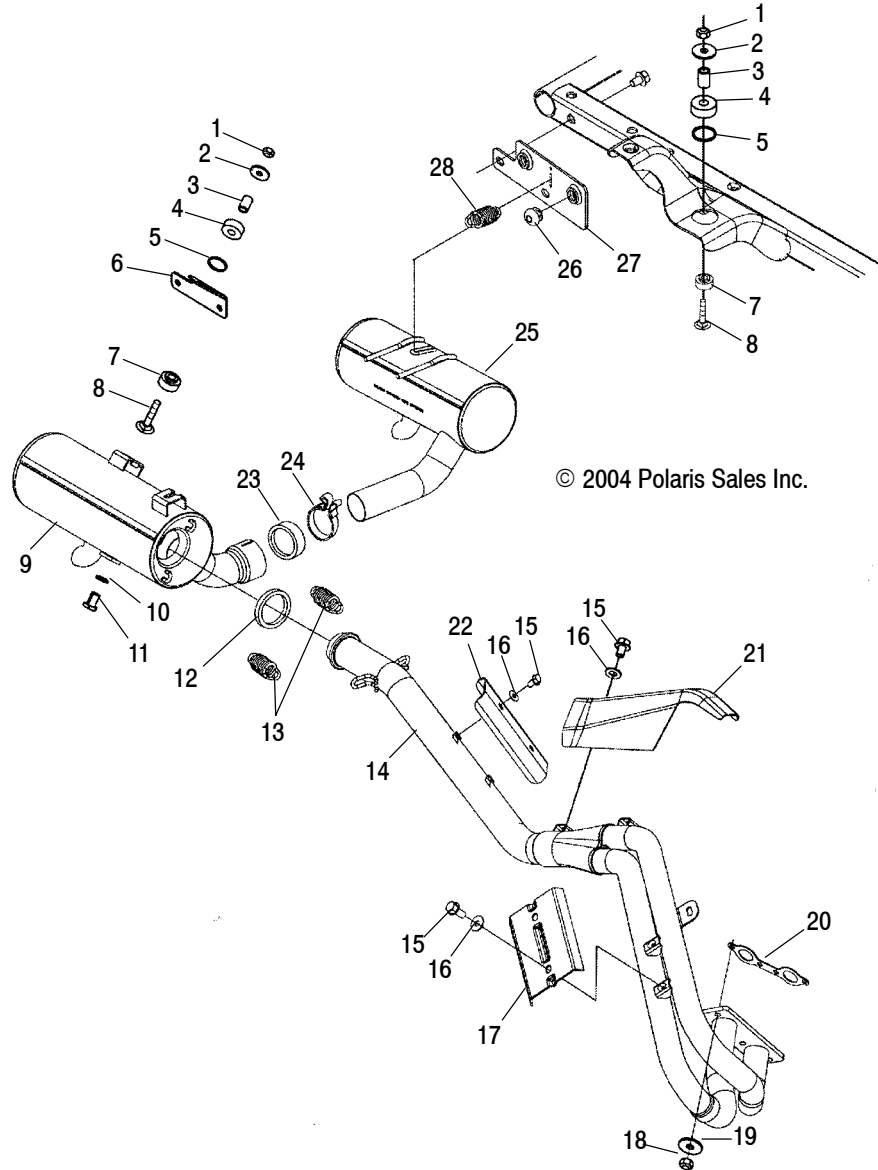

EXHAUST SYSTEM

SPORTSMAN 800 EFI A05MH76AC and SPORTSMAN 800 EFI A05MH76AU and SPORTSMAN 800 EFI A05MH76AW

© 2004 Polaris Sales Inc.

Part numbers may change after the making of the microfiche or paper copies. Electronic records are the most current.

Ref. Part No.	Qty.	Description
1	2	Nut, Nylok
2	2	Washer
3	2	Bushing
4	2	Washer, Rubber
5	2	Bushing
6	1	Bracket, Silencer, Frame
7	2	Dampener, Vibration
8	2	Bolt
9	1	Exhaust, Silencer, RH
10	1	Washer, Clean Out
11	1	Bolt
12	1	Seal, Exhaust Socket
13	2	Spring
14	1	Exhaust, Pipe, Dual, Black

Ref. Part No.	Qty.	Description
15	6	Screw
16	6	Washer
17	1	Shield, Heat, Dual
18	4	Nut
19	4	Washer
20	1	Gasket
21	1	Shield, Heat, Exhaust, Top
22	1	Shield, Heat
23	1	Seal, Exhaust
24	1	Clamp, Exhaust
25	1	Exhaust, Silencer, LH
26	2	Grommet, Silencer, Mount
27	1	Bracket, Silencer, Mount
28	1	Spring