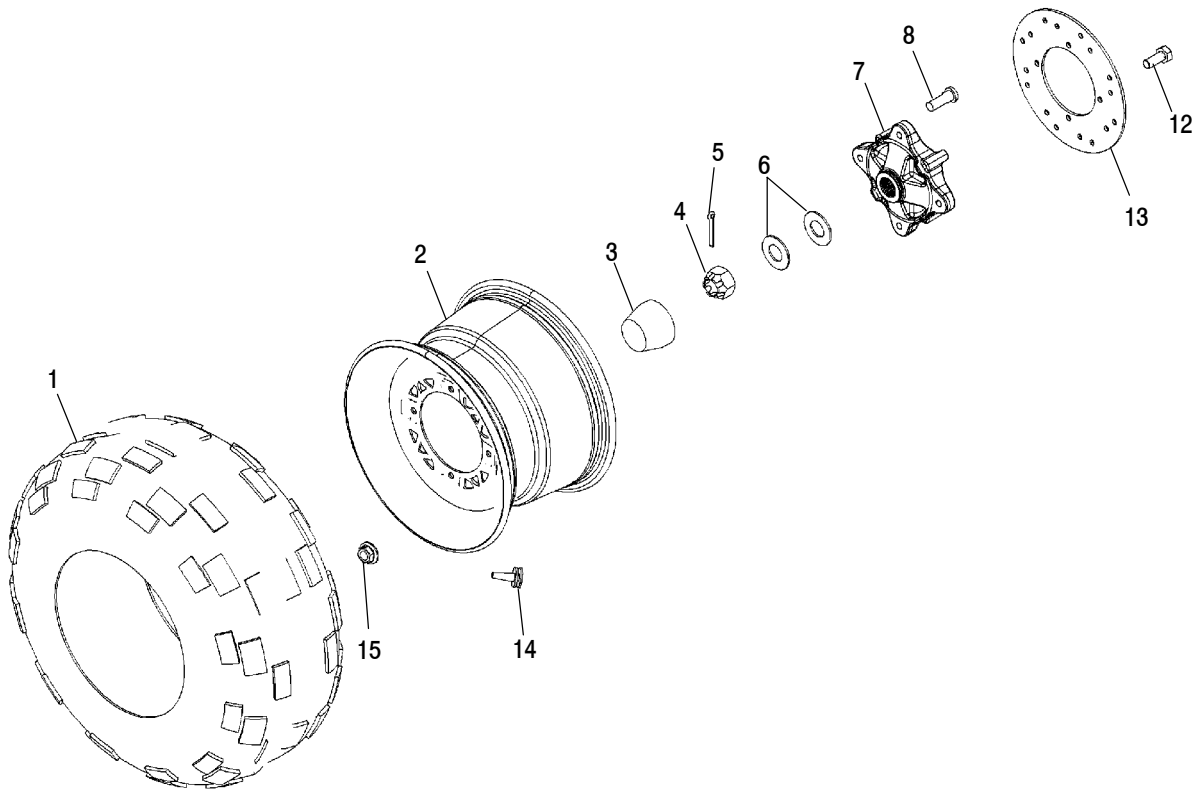

© 2004 Polaris Sales Inc.