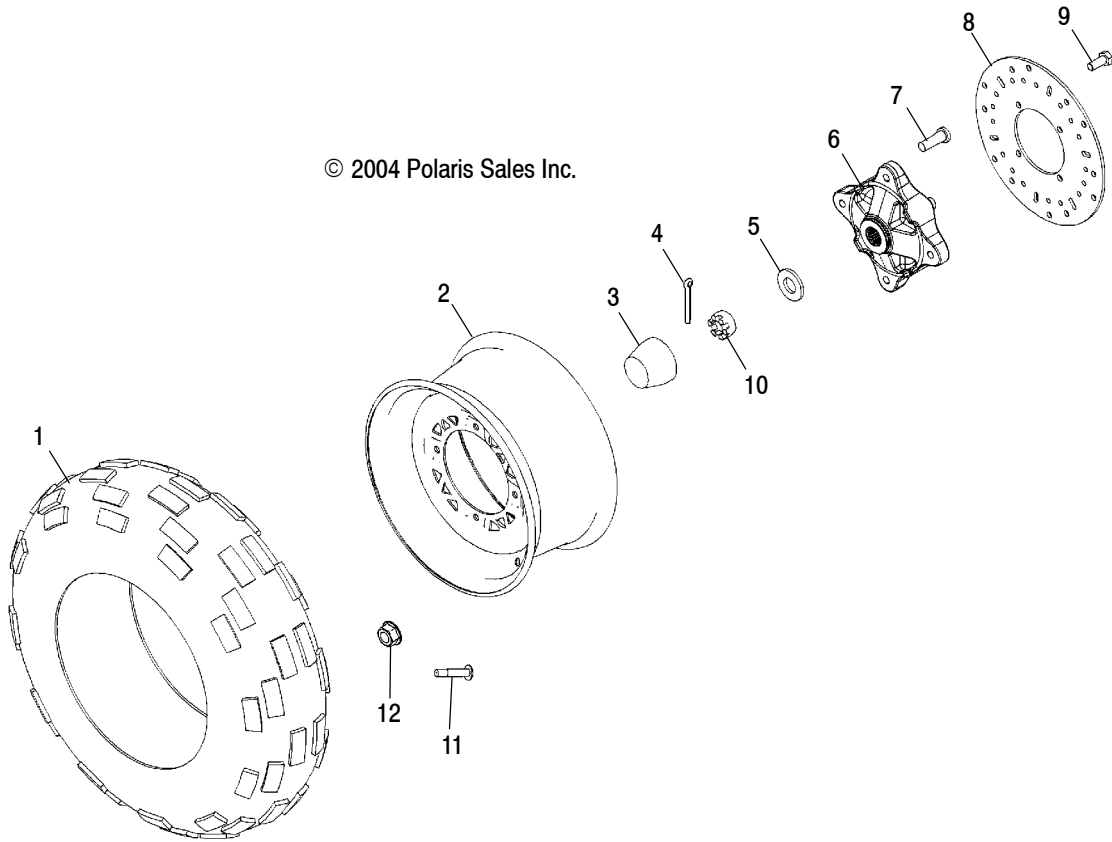

WHEEL, FRONT

SPORTSMAN 800 EFI A05MH76AC

Part numbers may change after the making of the microfiche or paper copies. Electronic records are the most current.

Ref. Part No.	Qty.	Description	
1	5412660	2	Tire, Front, 26x8-12
2	1520269-067	2	Rim, Front, Black
3	5411164	2	Cover, Dust, Hub
4	7661401	2	Pin, Cotter
5	7556004	2	Washer
6	5134310	2	Hub, Wheel

Ref. Part No.	Qty.	Description	
7	7515513	8	Stud
8	5244314	2	Disc, Brake, Front
9	7512325	8	Bolt
10	7542810	2	Nut, Slotted
11	1525017	2	Valve, Rim
12	7547237	8	Nut, Flange