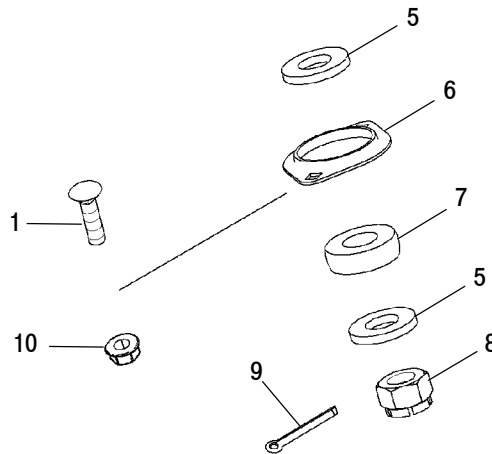

Part numbers may change after the making of the microfiche or paper copies. Electronic records are the most current.

Ref.	Part No.	Qty.	Description
1	7517428	4	Bolt
2	5246732	1	Bracket, Upper, Bushing
3	5433866	2	Bushing, Upper
4	1822630-067	1	Post, Steering, Black
5	7556162	2	Bushing

Ref.	Part No.	Qty.	Description
6	5222393	1	Flangette
7	3514352	1	Bearing
8	7547158	1	Nut, Slotted, Hex
9	7661633	1	Pin, Cotter
10	7542343	4	Nut, Flange