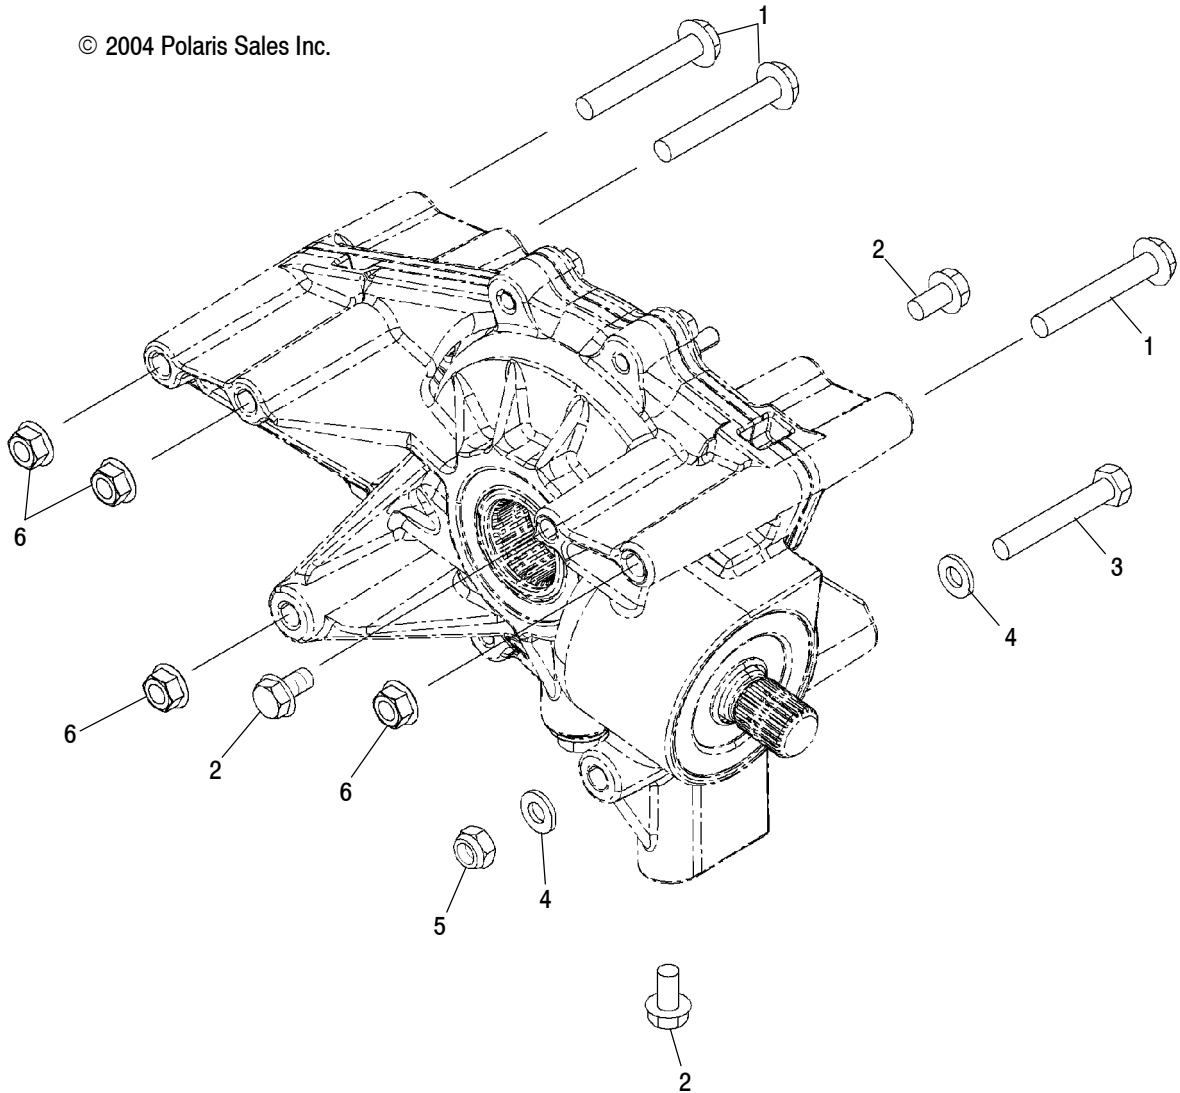

GEARCASE MOUNTING, REAR

SPORTSMAN 800 EFI A05MH76AC and SPORTSMAN 800 EFI A05MH76AU and SPORTSMAN 800 EFI A05MH76AW

© 2004 Polaris Sales Inc.

Part numbers may change after the making of the microfiche or paper copies. Electronic records are the most current.

Ref. Part No.	Qty.	Description	Ref. Part No.	Qty.	Description
1	4	Bolt, Flange	4	12	Washer, Flat
2	6	Screw	5	5	Nut, FLEXLOC
3	5	Screw	6	4	Nut, Flange