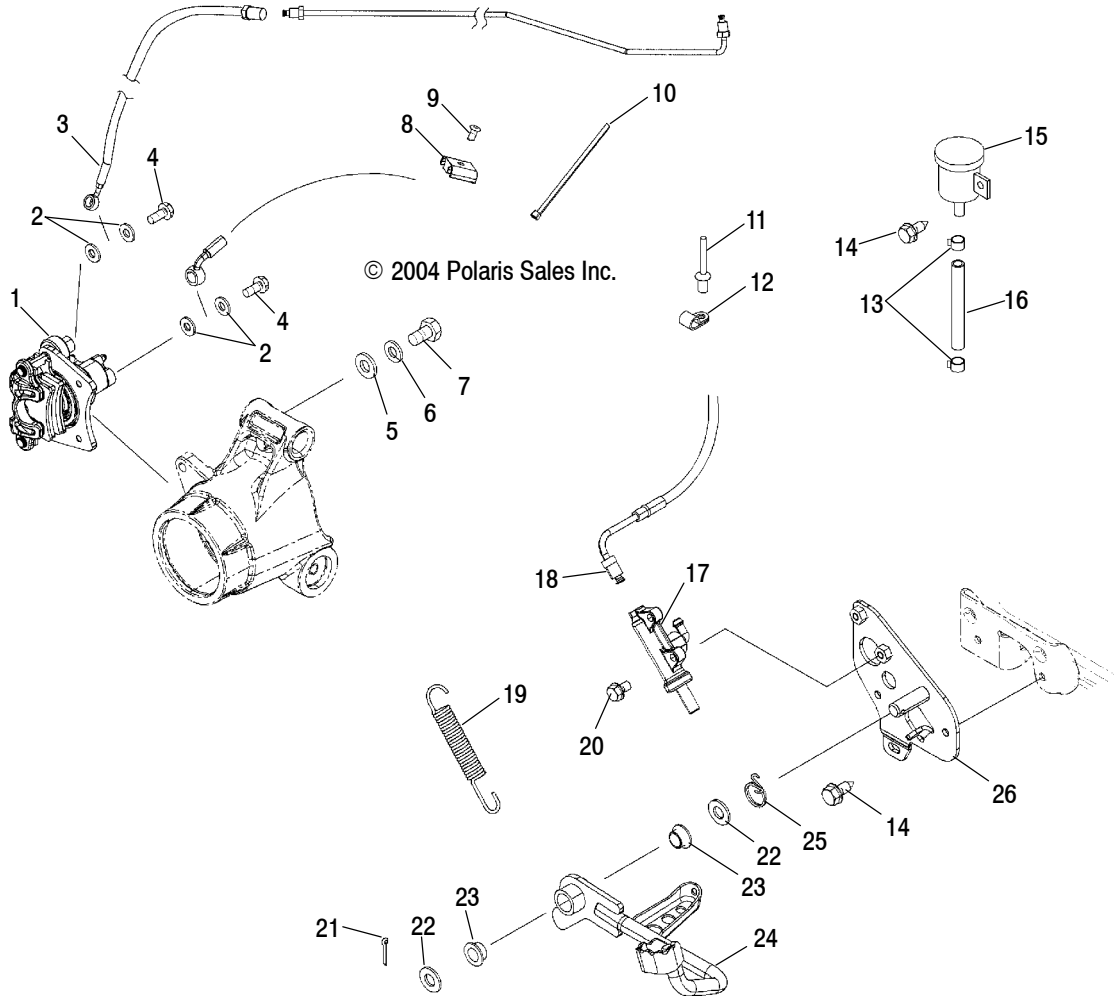

MASTER CYLINDER, REAR and FOOT PEDAL

SPORTSMAN 800 EFI A05MH76AC and SPORTSMAN 800 EFI A05MH76AU and SPORTSMAN 800 EFI A05MH76AW

Part numbers may change after the making of the microfiche or paper copies. Electronic records are the most current.

Ref. Part No.	Qty.	Description
2202709	1	Kit, Brake Line, Rear (Foot)(Incl. 2,4,18)
2202644	1	Kit, Brake Line, Rear (Hand)(Incl. 2-4)
1	1	Asm., Caliper (See Rear Caliper Pg. B8 for Details)
2	4	Seal
3	1	Line, Brake, Rear (Hand)
1910805	1	Line, Brake, Hardline
4	2	Bolt, Banjo
5	2	Washer, Flat
6	2	Washer, Spring Lock
7	2	Screw, Cap
8	1	Clip, Retaining
9	1	Screw
10	3	Cable Tie
11	3	Rivet

Ref. Part No.	Qty.	Description
12	3	Clamp, Cable
13	2	Clamp, Hose
14	4	Screw
15	1	Asm., Reservoir, Brake, Rear
16	1	Hose, Reservoir
17	1	Asm., Master Cylinder, Brake, Rear
18	1	Line, Rear Brake, Foot
19	1	Spring
20	2	Screw
21	1	Pin, Cotter
22	2	Washer
23	2	Bushing, Pivot, Pedal
24	1	Rod, Brake, Black
25	1	Spring, Torsion
26	1	Mount, Brake, Black