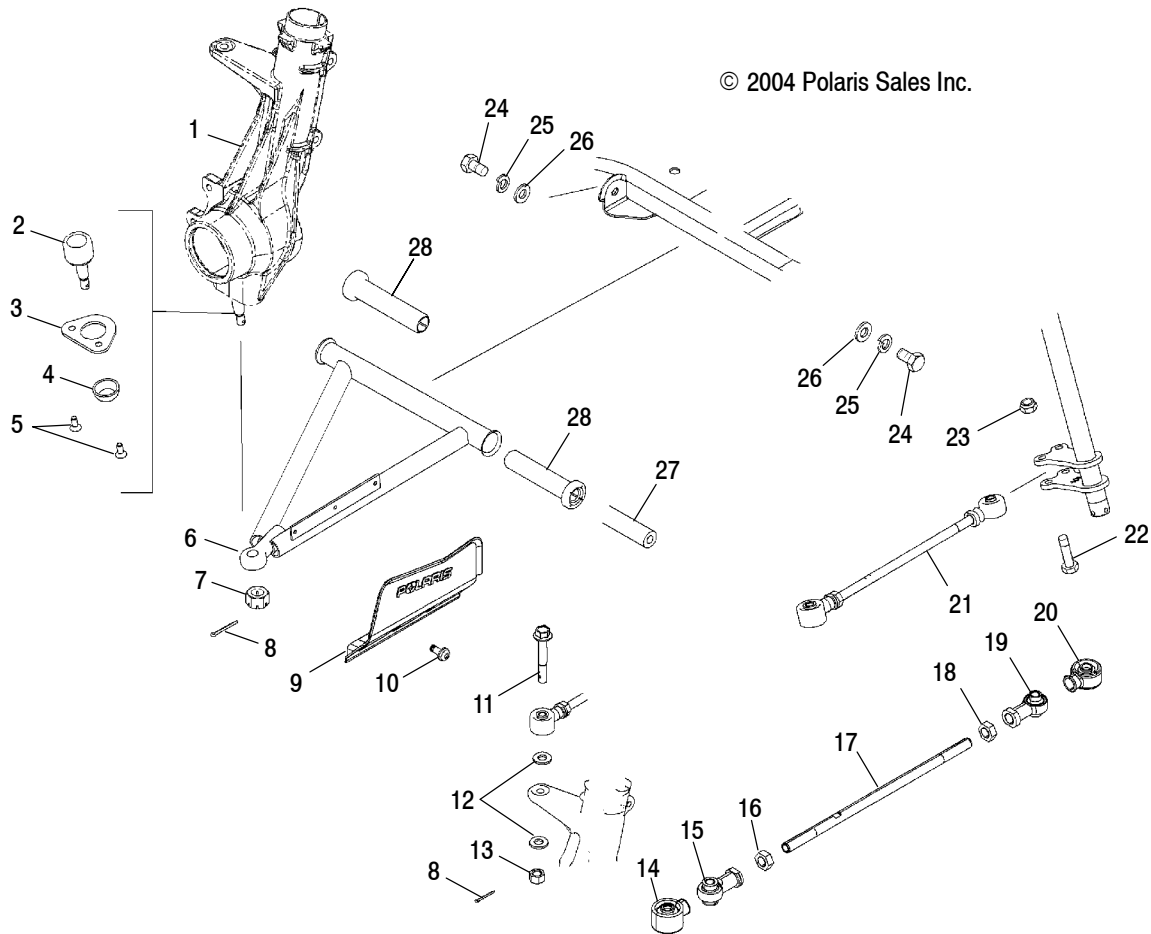

A-ARM and STRUT MOUNTING

SPORTSMAN 800 EFI A05MH76AC and SPORTSMAN 800 EFI A05MH76AU and SPORTSMAN 800 EFI A05MH76AW

© 2004 Polaris Sales Inc.

Part numbers may change after the making of the microfiche or paper copies. Electronic records are the most current.

Ref.	Part No.	Qty.	Description
1	-----	1	Support, Hubstrut (See Front Strut Pg. C3, Ref. 12)
2	7080927	2	Joint, Ball
3	5211121	2	Bracket, Ball Joint
4	5410548	2	Boot, Rubber
5	7512284	4	Bolt, Socket
6	2202865	1	Kit, A-Frame, LH (Incl. 8,24,25,27,28)
	2202866	1	Kit, A-Frame, RH (Incl. 8,24,25,27,28)
7	7542438	2	Nut, Castle
8	7661203	4	Pin, Cotter
9	5435028-070	1	Shield, CV Front, Black, LH
	5435029-070	1	Shield, CV Front, Black, RH
10	7512084	6	Screw
11	7517909	2	Bolt
12	7556099	4	Washer
13	7547177	2	Nut

Ref.	Part No.	Qty.	Description
14	5411920	1	Boot, Seal, Rod End
15	7061054	2	Rod End, LH
16	7547028	2	Nut, Jam, LH
17	5134242	2	Tie Rod
18	7542711	2	Nut, Jam
19	7061034	2	Rod End, RH
20	5411291	2	Boot, Seal, Rod End
21	1821498	2	Asm., Tie Rod (Incl. 15-20)
22	7515415	2	Screw
23	7542439	2	Nut, Nylok
24	7512492	4	Screw
25	7552603	4	Washer, Spring Lock
26	7555832	4	Washer
27	5133806	2	Shaft, A-Arm
28	5434551	4	Bushing, A-Arm, Long