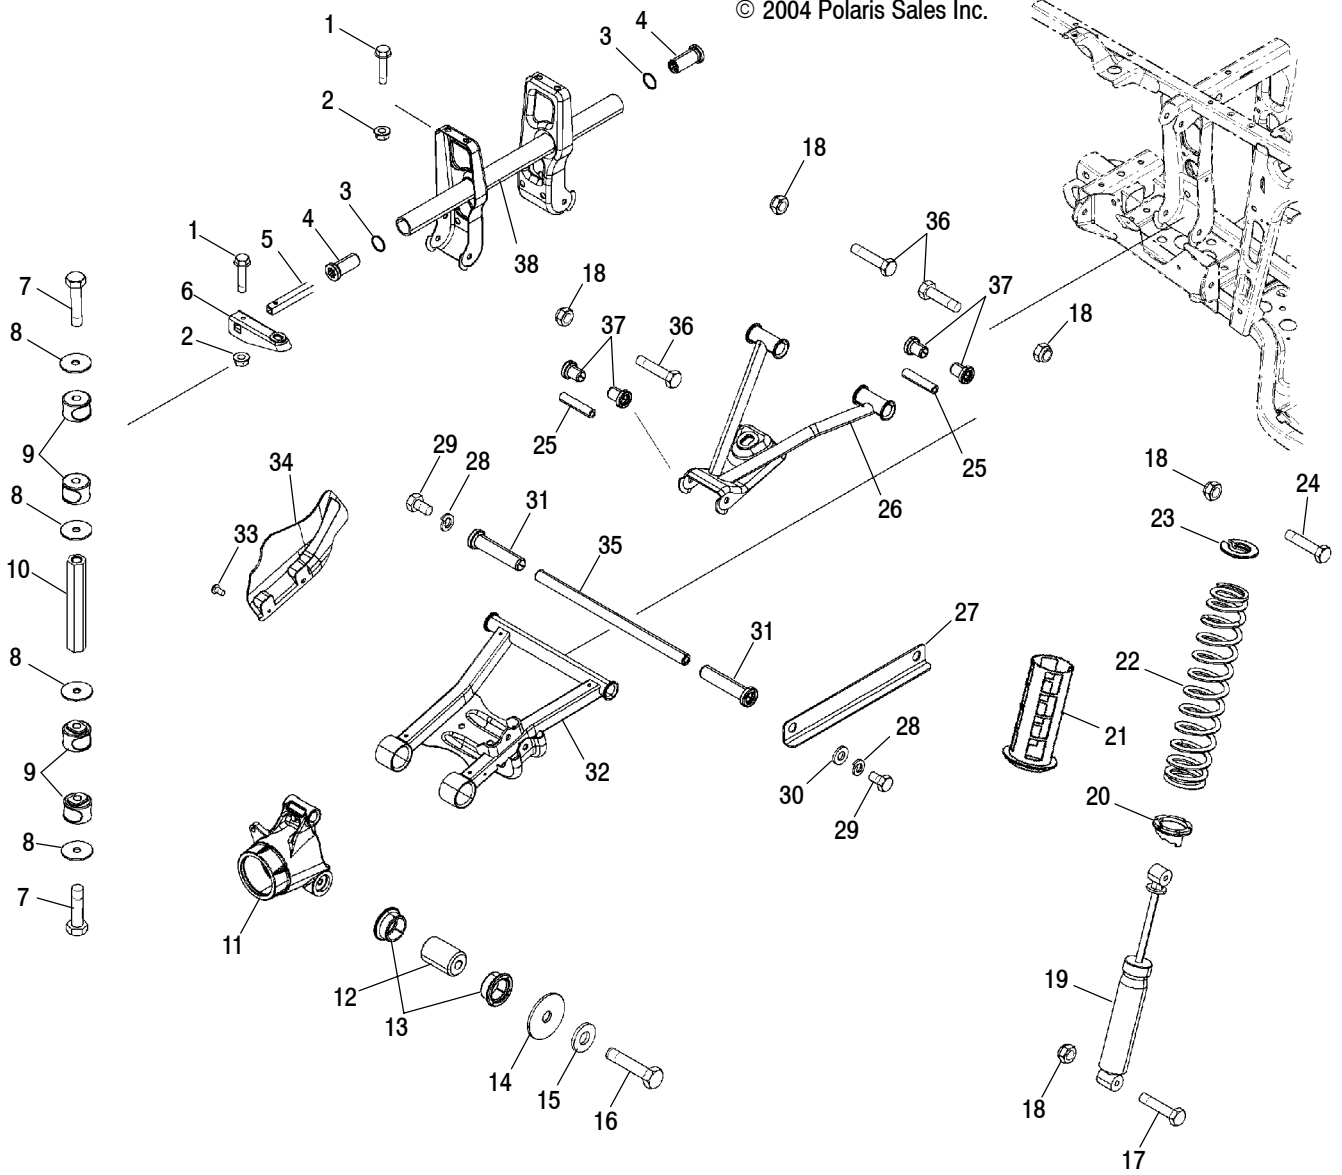

SUSPENSION, REAR

SPORTSMAN 800 EFI A05MH76AC and SPORTSMAN 800 EFI A05MH76AU and SPORTSMAN 800 EFI A05MH76AW

© 2004 Polaris Sales Inc.

SUSPENSION, REAR

SPORTSMAN 800 EFI A05MH76AC and SPORTSMAN 800 EFI A05MH76AU and SPORTSMAN 800 EFI A05MH76AW

Part numbers may change after the making of the microfiche or paper copies. Electronic records are the most current.

Ref. Part No.	Qty.	Description	Ref. Part No.	Qty.	Description
1	7518341	6 Bolt, Flange	24	7515433	2 Screw
2	7542343	6 Nut, Flange	25	5020826	6 Shaft, A-Arm, Short
3	7555939	2 Washer	26	1014320-067	1 Arm, Control, Upper, Black, LH (AC)
4	5434549	2 Bushing, Stabilizer Tube		1014321-067	1 Arm, Control, Upper, Black, RH (AC)
5	5334114-067	1 Bar, Stabilizer Tube, Black		1014320-293	1 Arm, Control, Upper, Red, LH (AW)(AU)
6	1580107-067	2 Arm, Stabilizer Bar, Black		1014321-293	1 Arm, Control, Upper, Red, RH (AW)(AU)
7	7517231	4 Screw	27	5245140-067	1 Strap, Black
8	7555761	8 Washer	28	7552603	4 Washer, Spring Lock
9	5432598	8 Bushing, Stabilizer, Link	29	7512492	4 Screw
10	5020827	2 Rod, Linkage, Stabilizer	30	7555832	2 Washer
11	5134206	2 Carrier, Wheel Bearing	31	5434551	4 Bushing, A-Arm, Long
12	5631142	4 Bushing, Bearing Carrier	32	1014174-067	1 Arm, Control, Lower, Black, LH (AC)
13	5434550	8 Bushing, Control, Lower		1014175-067	1 Arm, Control, Lower, Black, RH (AC)
14	7552614	4 Washer, Lock		1014174-293	1 Arm, Control, Lower, Red, LH (AW)(AU)
15	7555740	4 Washer		1014175-293	1 Arm, Control, Lower, Red, RH (AW)(AU)
16	7517873	4 Bolt	33	7512084	4 Screw
17	7515415	2 Screw	34	5434890-1038	1 Shield, CV, Rear, Black, LH
18	7542439	10 Nut, Nylok		5434891-1038	1 Shield, CV, Rear, Black, RH
19	7041959	2 Shock, Rear	35	5133806	2 Shaft, A-Arm
20	5631014	2 Cam, Adjusting, Spring	36	7515472	6 Bolt
21	5435273	2 Sleeve, Shock Protector	37	5434548	12 Bushing, A-Arm, Short
22	7042311-067	2 Spring, Compression, Rear, Black (AC)	38	1541801-067	1 Support, Stabilizer, Black
	7042311-293	2 Spring, Compression, Rear, Red (AW)(AU)			
23	5630885	2 Retainer, Spring			

11/04