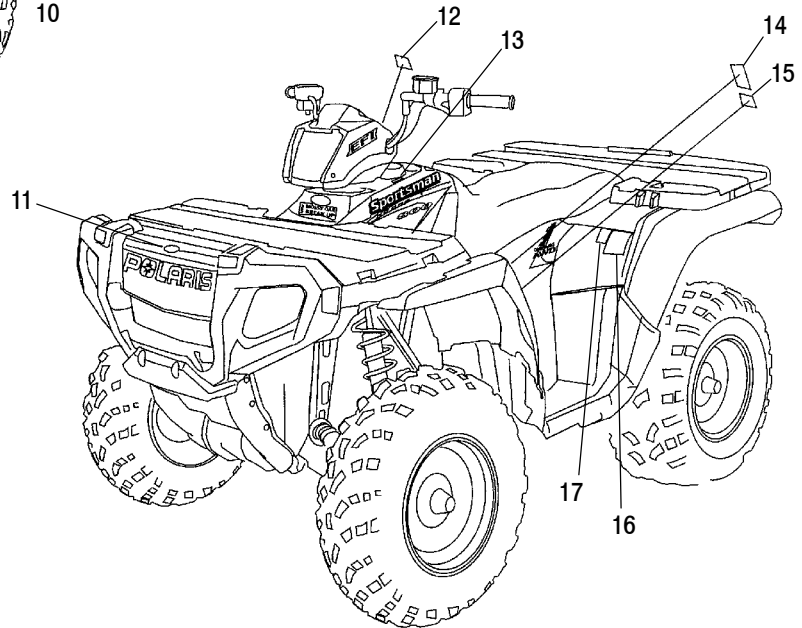

Part numbers may change after the making of the microfiche or paper copies. Electronic records are the most current.

Ref.	Part No.	Qty.	Description
1	7172689	2	Decal, Reflector, Red
2	7173013	1	Urocal, 50th Anniversary
3	7172749	2	Decal, Warning, Rack, Front/Rear
4	7172707	1	Decal, Rear Cab, "AWD", LH
	7172708	1	Decal, Rear Cab, "AWD", RH
5	7172559	1	Decal, Age Warning, 16
6	7172704	1	Decal, "SPORTSMAN", LH
	7172710	1	Decal, "SPORTSMAN", RH
7	7079780	1	Decal, Switch Warning, AWD
8	7172709	2	Decal, Headlight Pod, "EFI"
9	7172717	1	Decal, Tank Side, "800 TWIN", LH
	7172718	1	Decal, Tank Side, "800 TWIN", RH

Ref.	Part No.	Qty.	Description
10	7172687	1	Decal, Reflector, Amber, LH
	7172688	1	Decal, Reflector, Amber, RH
11	7078465	1	Logo, Polaris Star
12	7079672	1	Decal, Auxiliary Foot Brake
13	7172564	1	Decal, Override Warning, AWD
14	7172560	1	Decal, Warning, General, CPSC
15	7172561	1	Decal, Warning, Discretionary
16	7172748	1	Decal, Tire Pressure/Load
17	7172566	1	Decal, Passenger Warning