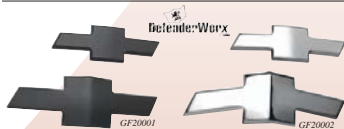

Billet Bow Ties

GF20001	2010-11	black	134.99	pr
GF20002	2010-11	chrome	134.99	pr