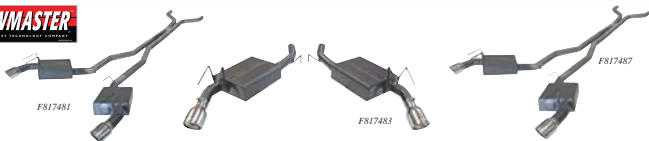

CAMARO Exhaust Systems

Flowmaster American Thunder Exhaust System