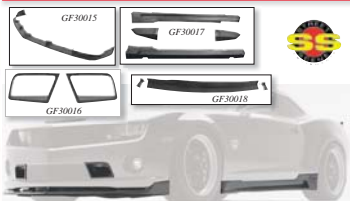

CAMARO Restyling

Street Scene Camaro Aero Body Components