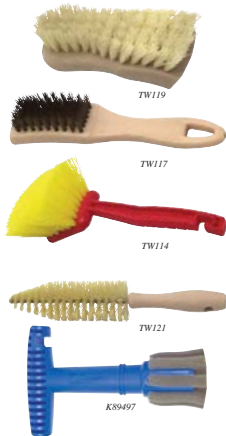

Specialty Brushes

Attaches to any standard drill.