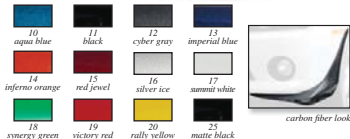

Classic

INDUSTRIES®

Parts & Accessories

PRSRST STD
U.S. POSTAGE PAID
CLASSIC
INDUSTRIES INC.

New Product Showcase

2010 Camaro Foiler

Notes: Please specify color.

4 piece set (front and rear)

GF3010	2010-11	LS/RS	unpainted	296.99	set
GF3011*	2010-11	LS/RS	paint (specify color suffix)	525.99	set
GF3012	2010-11	LS/RS	carbon fiber look	689.99	set
GF3020	2010-11	SS	unpainted	296.99	set
GF3021*	2010-11	SS	paint (specify color suffix)	525.99	set
GF3022	2010-11	SS	carbon fiber look	689.99	set

2 piece set - front only

GF3030	2010-11	LS/RS	unpainted	209.99	set
GF3031*	2010-11	LS/RS	paint (specify color suffix)	365.99	set
GF3032	2010-11	LS/RS	carbon fiber look	469.99	set
GF3040	2010-11	SS	unpainted	209.99	set
GF3041*	2010-11	SS	paint (specify color suffix)	365.99	set
GF3042	2010-11	SS	carbon fiber look	469.99	set

2 piece set - rear only