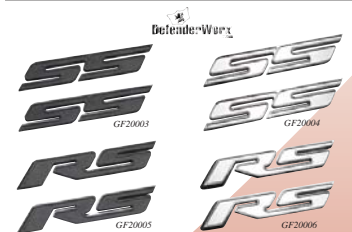

Billet Badges

CNC machined SS or RS badges. Machined from T6061 aircraft-grade aluminum billet, they are meant to last. These badges can be placed on the hood, trunk, side panels or fenders. GM Official Licensed Product. Adhesive-backed with 3M automotive tape for easy installation. Available in RS or SS and in chrome or black.

GF20003	2010-11	SS - black	114.99	pr
GF20004	2010-11	SS - chrome	114.99	pr
GF20005	2010-11	RS - black	114.99	pr
GF20006	2010-11	RS - chrome	114.99	pr