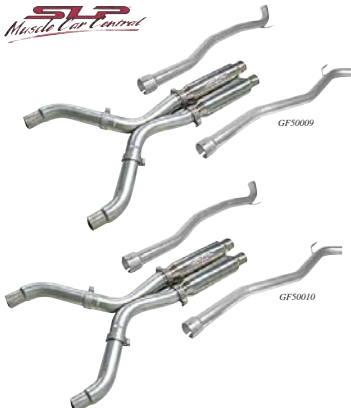

SLP PowerFlo-X Crossover Pipe