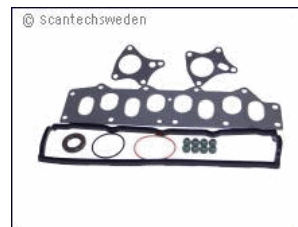

Decarb Gasket Sets

Description: Decarb Gasket Set

Part No: 11.1602

VOLVO	O/E Ref	Engine	Year	Application
S40/V40		D4192	1996~04	

Gaskets