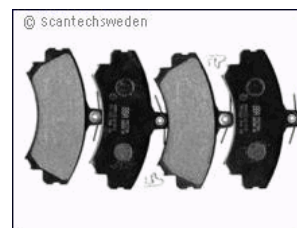

BRAKES

Brake Pads, Front

Description: Brake Pads, Front

Part No: 40.0976

VOLVO	O/E Ref	Engine	Year	Application
S40/V40	30623259 30630555 30630612 30850976		1998~04	

Brake Pads, Front

Description: Brake Pads, Front

Part No: 40.5670

VOLVO	O/E Ref	Engine	Year	Application
S40/V40	3345670		~1997	

Brake Pads

Brake Pads, Rear

Description: Brake Pads, Rear

Part No: 40.0978

VOLVO	O/E Ref	Engine	Year	Application
S40/V40	30769186 3345678 30623264 30850978		1996~04	

Hand Brake Cables

Description: Hand Brake Cable

Part No: 30.4537

VOLVO	O/E Ref	Engine	Year	Application
S40/V40	30884537		2001~04	Left