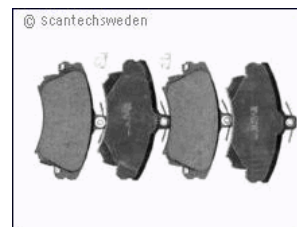

BRAKES

Brake Pads, Front

Description: Brake Pads, Front

Part No: 40.0976

VOLVO	O/E Ref	Engine	Year	Application
S40/V40	30623259 30630555 30630612 30850976		1998~04	

Brake Pads