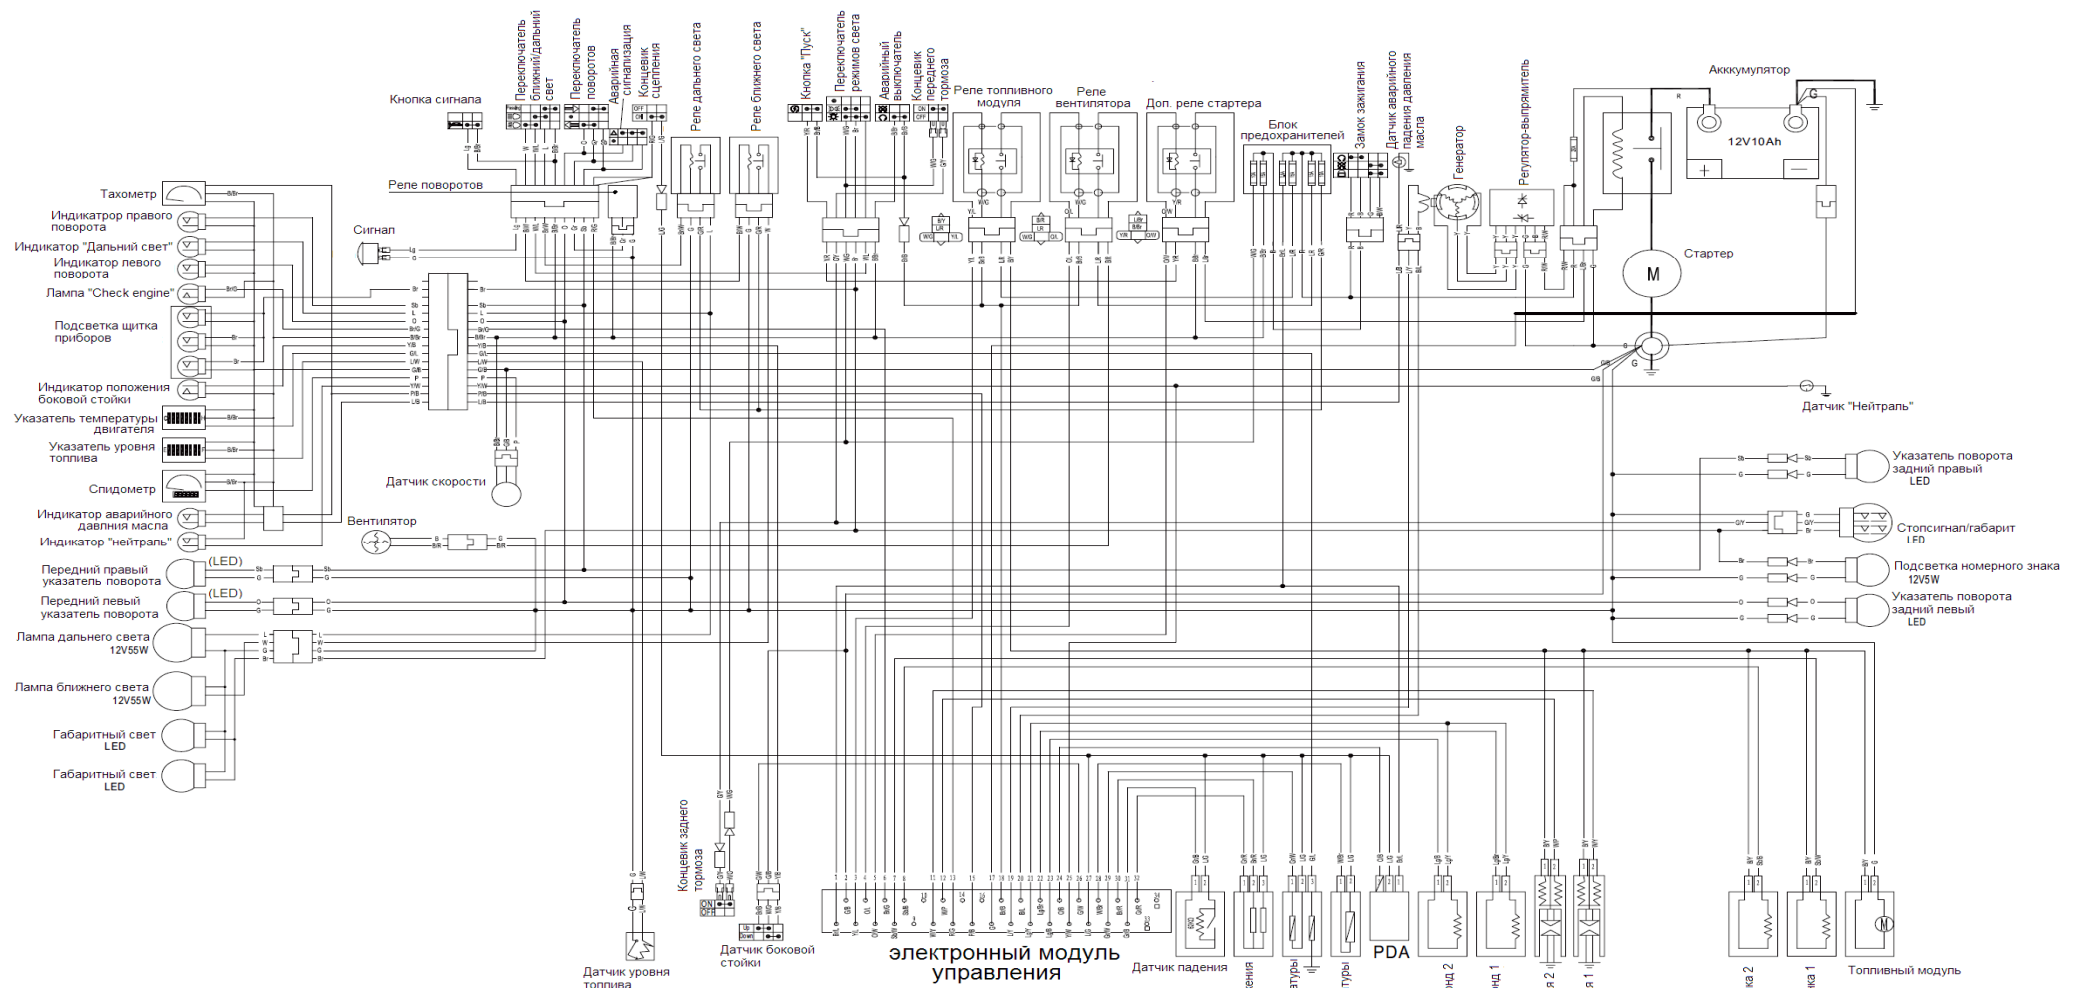

ПРИНЦИПИАЛЬНАЯ СХЕМА ЭЛЕКТРООБОРУДОВАНИЯ МОТОЦИКЛА CF650-NK

Code	R	R/W	R/G	B	B/W	B/Y	B/L	B/R	G	G/R	G/Y	G/B	G/W	G/L	L	L/R	L/W	L/G	O	O/B	O/W	O/L	W	W/Y	W/L	W/B	W/G	W/B	W/P	P	P/B
Color	Red	Red/White	Red/Green	Black	Black/White	Black/Yellow	Black/Blue	Black/Red	Green	Green/Red	Green/Yellow	Green/Blue	Green/White	Green/Blue	Blue	Blue/Red	Blue/White	Blue/Green	Orange	Orange/Black	Orange/White	Orange/Blue	White	White/Yellow	White/Blue	White/Red	White/Green	White/Black	White/Pink	Pink	Pink/Black
Code	Y	Y/W	Y/R	Y/B	Y/L	Gr	Gr/R	Gr/W	Gr/B	Br	Br/R	Gr/L	Gr/G	Gr/W	Br/B	Lg	Lg/R	Lg/G	Lg/Y	Lg/Br	Lg/B	Sb	Sb/W	Sb/B							
Color	Yellow	Yellow/White	Yellow/Red	Yellow/Blue	Yellow/Black	Grey	Grey/Red	Grey/White	Grey/Black	Brown	Brown/Red	Brown/Blue	Brown/Green	Brown/White	Brown/Black	Light Green	Light Green/Red	Light Green/Green	Light Green/Yellow	Light Green/Brown	Light Green/Blue	Black	Black/White	Black/Blue							